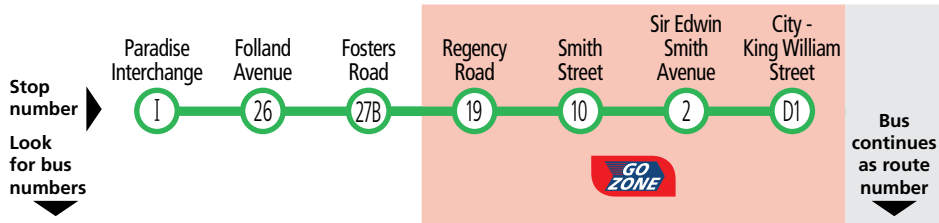

204, 208 Paradise Interchange, Northgate & Broadview to city

Monday to Friday

	Paradise Interchange (I)	Folland Avenue (26)	Fosters Road (27B)	Regency Road (19)	Smith Street (10)	Sir Edwin Smith Avenue (2)	City - King William Street (D1)	Bus continues as route number		
AM	204	-	6.03	-	6.12	6.19	6.25	6.30	200	
	204	-	6.33	-	6.42	6.49	6.55	7.00	200	
	208	6.34	6.42	6.47	6.56	7.03	7.11	7.18	200	
	204	-	6.59	-	7.08	7.16	7.22	7.29	200c	
	208	6.56	7.05	7.10	7.20	7.28	7.37	7.44	200B	
	208	7.10	7.19	7.24	7.34	7.43	7.52	7.59	200c	
	204	-	7.35	-	7.44	7.53	8.04	8.11	200B	
	208	7.32	7.41	7.46	7.57	8.07	8.18	8.25	200c	
	204	-	7.50	-	8.01	8.11	Q	Z8.30	-	
	208	7.47	7.56	8.01	8.12	8.22	8.34	8.41	200	
	204	-	8.16	-	8.27	8.37	8.49	8.56	200c	
	208	8.09	8.19	8.24	8.35	8.45	Q	Z9.02	-	
	204	-	8.37	-	8.46	8.54	9.04	9.11	200	
	208	8.32	8.42	8.47	8.58	9.06	9.16	9.23	200c	
	204	-	9.03	-	9.12	9.20	9.30	9.37	200	
	208	9.02	9.11	9.16	9.26	9.34	9.44	9.51	200c	
	204	-	9.32	-	9.41	9.49	9.59	10.06	200	
	208	9.32	9.41	9.46	9.56	10.04	10.14	10.21	200c	
	PM	208	-	-	-	10.11	10.19	10.29	10.36	200
		208	10.01	10.10	10.15	10.25	10.33	10.43	10.50	200c
208		-	-	-	10.40	10.48	10.58	11.05	200	
208		10.31	10.40	10.45	10.55	11.03	11.13	11.20	200c	
208		-	-	-	11.10	11.18	11.28	11.35	200	
208		11.01	11.10	11.15	11.25	11.33	11.43	11.50	200c	
208		-	-	-	11.40	11.48	11.58	12.05	200	
208		11.31	11.40	11.45	11.55	12.03	12.13	12.20	200c	
208		-	-	-	12.10	12.18	12.28	12.35	200	
208		12.01	12.10	12.15	12.25	12.33	12.42	12.49	200c	
208		-	-	-	12.40	12.48	12.57	1.04	200	
208		12.32	12.41	12.46	12.55	1.03	1.12	1.19	200c	
208		-	-	-	1.10	1.18	1.27	1.34	200	
208		1.02	1.11	1.16	1.25	1.33	1.42	1.49	200c	
208		-	-	-	1.40	1.48	1.57	2.04	200	
208		1.31	1.40	1.45	1.54	2.02	2.11	2.18	200c	
208		-	-	-	2.09	2.17	2.26	2.33	200	
208		2.01	2.10	2.15	2.24	2.32	2.41	2.48	200c	
208		-	-	-	2.39	2.47	2.56	3.03	200B	
208		2.31	2.40	2.45	2.54	3.02	3.11	3.18	200c	
208	-	-	-	3.04	3.12	3.21	3.28	200B		
208	-	-	-	3.13	3.21	3.30	3.37	200c		
208	3.01	3.10	3.15	3.24	3.32	3.41	3.48	200B		
208	-	-	-	3.35	3.43	3.52	3.59	200c		
208	3.25	3.35	3.40	3.49	3.57	4.06	4.13	200B		
204	-	3.55	-	4.04	4.12	4.21	4.28	200c		
208	3.55	4.05	4.10	4.19	4.27	4.36	4.43	200B		
204	-	4.24	-	4.33	4.41	4.50	4.57	200c		
208	4.25	4.34	4.39	4.48	4.56	5.05	5.12	200c		
204	-	4.54	-	5.03	5.11	5.20	5.27	200B		
208	4.55	5.04	5.09	5.18	5.26	5.35	5.42	200c		
204	-	5.25	-	5.33	5.41	5.50	5.57	200		
208	5.26	5.35	5.40	5.48	5.56	6.05	6.12	200c		
204	-	5.55	-	6.03	6.11	6.19	6.26	200		
208	5.56	6.05	6.10	6.18	6.26	6.34	6.40	200c		
204	-	6.23	-	6.31	6.38	6.45	6.51	200		
208	6.24	6.33	6.38	6.46	6.53	7.00	7.05	200c		
204	-	6.49	-	6.57	7.04	7.11	7.16	200		
208	7.06	7.14	7.19	7.27	7.34	7.41	7.46	200c		
208	7.36	7.44	7.49	7.57	8.04	8.11	8.16	200		
208	-	8.15	8.20	8.28	8.34	8.41	8.46	200c		
208	-	8.45	8.50	8.58	9.04	9.11	9.16	200		
208	-	9.15	9.20	9.28	9.34	9.41	9.46	200c		
208	-	9.45	9.50	9.58	10.04	10.11	10.16	200		
208	-	10.15	10.20	10.28	10.34	10.41	10.46	200c		
208	-	10.45	10.50	10.58	11.04	11.11	11.16	200		

Buses continue to...

- 200, 200B Marion Centre Interchange
- 200c Clapham

Legend

- Q – Bus services this stop.
- Z – Bus terminates at stop F1 Victoria Square, city 2 minutes after the time shown.

See other side for timetables to Paradise Interchange & map →