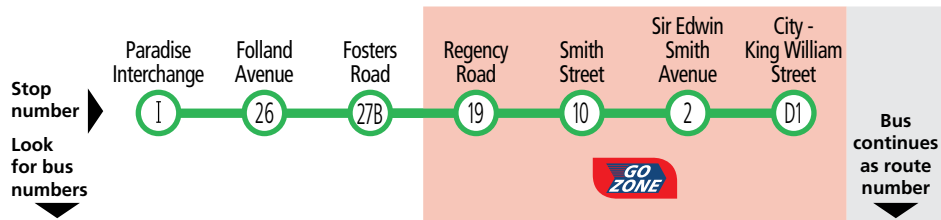

208 Paradise Interchange, Northgate & Broadview to city

Saturday only

AM	208	-	-	-	7.10	7.17	7.25	7.30	200
	208	7.17	7.26	7.31	7.39	7.46	7.54	7.59	200c
	208	-	-	-	8.09	8.16	8.24	8.29	200

Saturday, Sunday & public holidays

AM	208	8.17	8.26	8.31	8.39	8.46	8.54	8.59	200c
	208	-	-	-	9.09	9.16	9.24	9.29	200
	208	9.17	9.26	9.31	9.39	9.46	9.54	9.59	200c
	208	-	-	-	10.09	10.16	10.24	10.29	200
	208	10.17	10.26	10.31	10.39	10.46	10.54	10.59	200c
	208	-	-	-	11.09	11.16	11.24	11.29	200
PM	208	11.17	11.26	11.31	11.39	11.46	11.54	11.59	200c
	208	-	-	-	12.09	12.16	12.24	12.29	200
	208	12.17	12.26	12.31	12.39	12.46	12.54	12.59	200c
	208	-	-	-	1.09	1.16	1.24	1.29	200
	208	1.17	1.26	1.31	1.39	1.46	1.54	1.59	200c
	208	-	-	-	2.09	2.16	2.24	2.29	200
	208	2.17	2.26	2.31	2.39	2.46	2.54	2.59	200c
	208	-	-	-	3.09	3.16	3.24	3.29	200
	208	3.17	3.26	3.31	3.39	3.46	3.54	3.59	200c
	208	-	-	-	4.09	4.16	4.24	4.29	200
	208	4.17	4.26	4.31	4.39	4.46	4.54	4.59	200c
	208	-	-	-	5.09	5.16	5.24	5.29	200
	208	5.17	5.26	5.31	5.39	5.46	5.54	5.59	200c
	208	5.35	5.44	5.49	5.57	6.04	6.11	6.16	200
	208	-	6.14	6.19	6.27	6.34	6.41	6.46	200c
	208	-	6.44	6.49	6.57	7.04	7.11	7.16	200
	208	-	7.14	7.19	7.27	7.34	7.41	7.46	200c
	208	-	7.44	7.49	7.57	8.04	8.11	8.16	200
	208	-	8.15	8.20	8.28	8.34	8.41	8.46	200c
	208	-	8.45	8.50	8.58	9.04	9.11	9.16	200
	208	-	9.15	9.20	9.28	9.34	9.41	9.46	200c
	208	-	9.45	9.50	9.58	10.04	10.11	10.16	200
	208	-	10.15	10.20	10.28	10.34	10.41	10.46	200c
	208	-	10.45	10.50	10.58	11.04	11.11	11.16	200

Buses continue to...

200 Marion Centre Interchange

200c Clapham