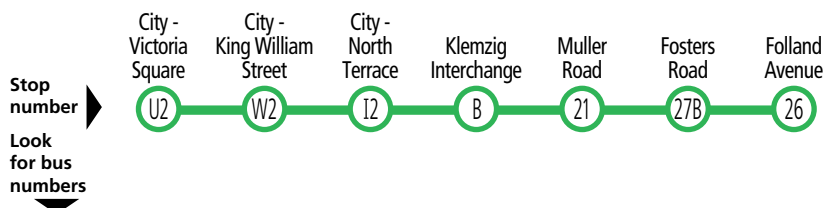

528 City to Northgate

PM peak hours only

Monday to Friday

PM	528	4.09	4.11	4.20	4.28	4.36	4.43	4.50
	528	4.39	4.41	4.51	4.59	5.07	5.14	5.21
	528	4.55	4.57	5.07	5.15	5.23	5.30	5.37
	528	5.10	5.12	5.22	5.30	5.38	5.45	5.52
	528	5.25	5.27	5.37	5.45	5.53	6.00	6.07
	528	5.40	5.42	5.51	5.59	6.06	6.13	6.19
	528	6.12	6.14	6.23	6.30	6.36	6.43	6.49