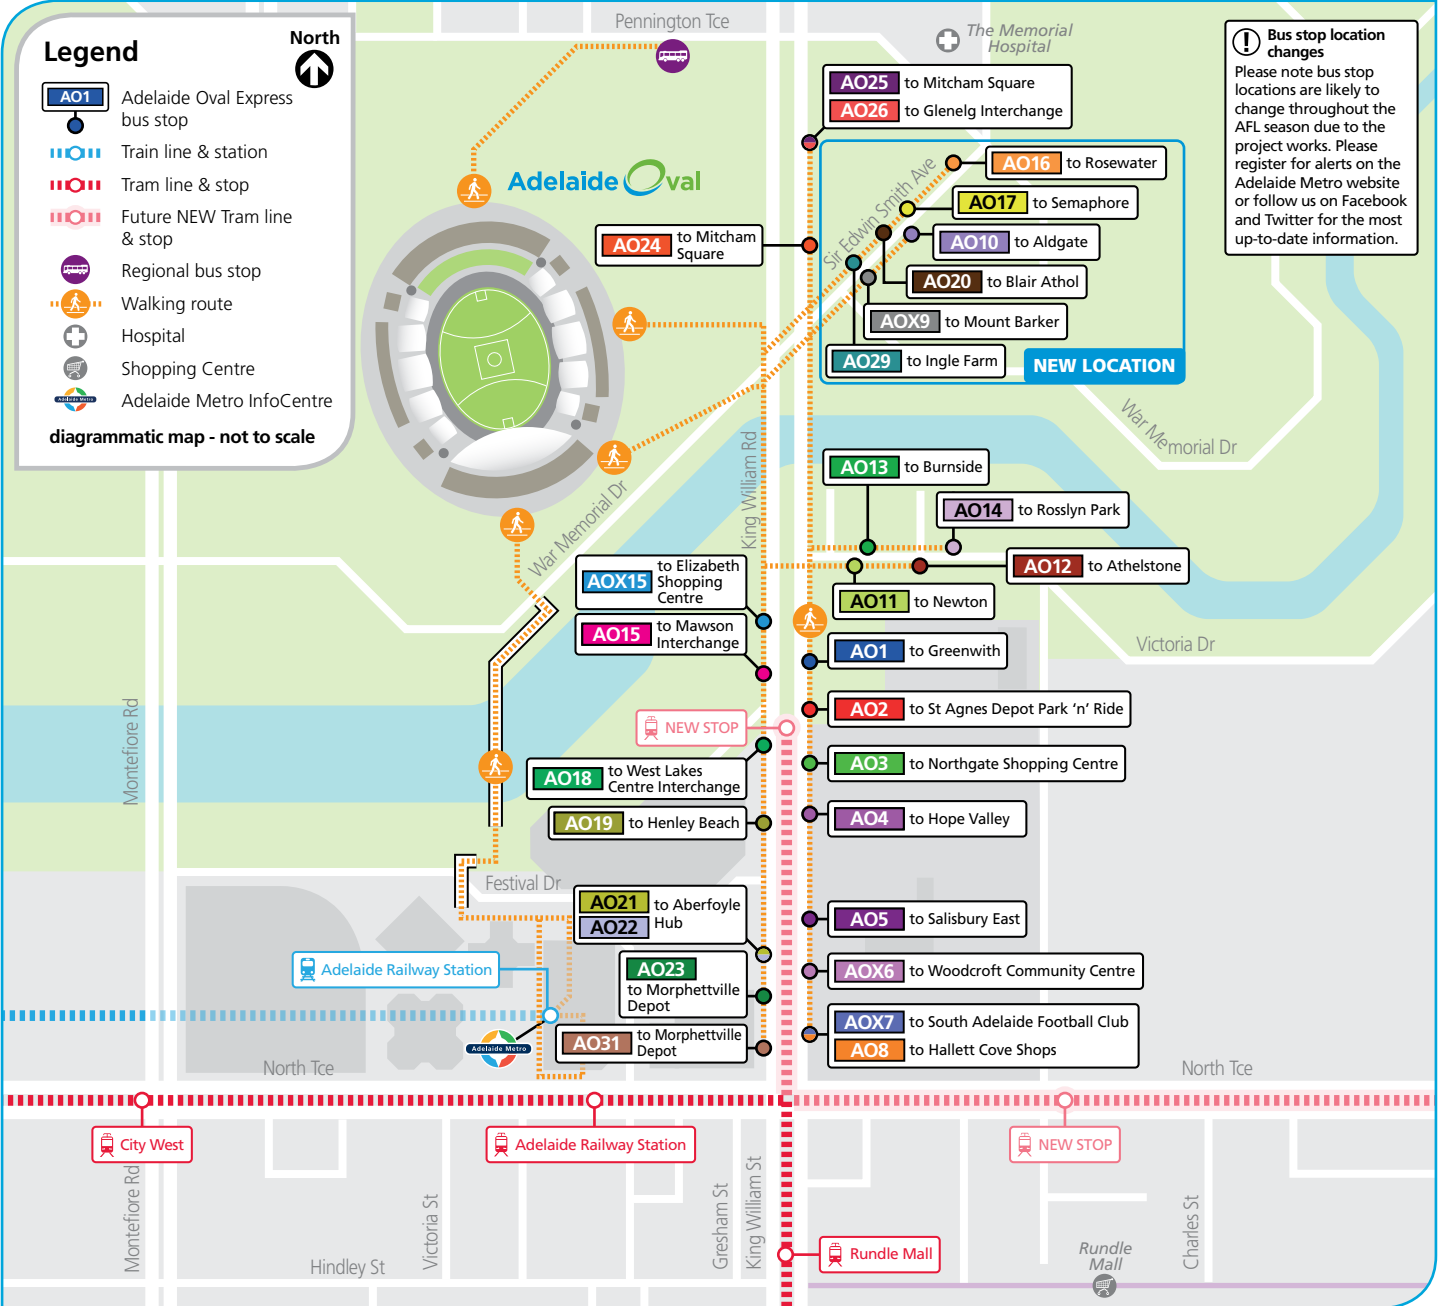

MAC FOOTY EXPRESS interchange map

Legend

- Adelaide Oval Express bus stop
- Train line & station
- Tram line & stop
- Future NEW Tram line & stop
- Regional bus stop
- Walking route
- Hospital
- Shopping Centre
- Adelaide Metro InfoCentre

diagrammatic map - not to scale

Bus stop location changes
Please note bus stop locations are likely to change throughout the AFL season due to the project works. Please register for alerts on the Adelaide Metro website or follow us on Facebook and Twitter for the most up-to-date information.

NEW LOCATION

NEW STOP

NEW STOP