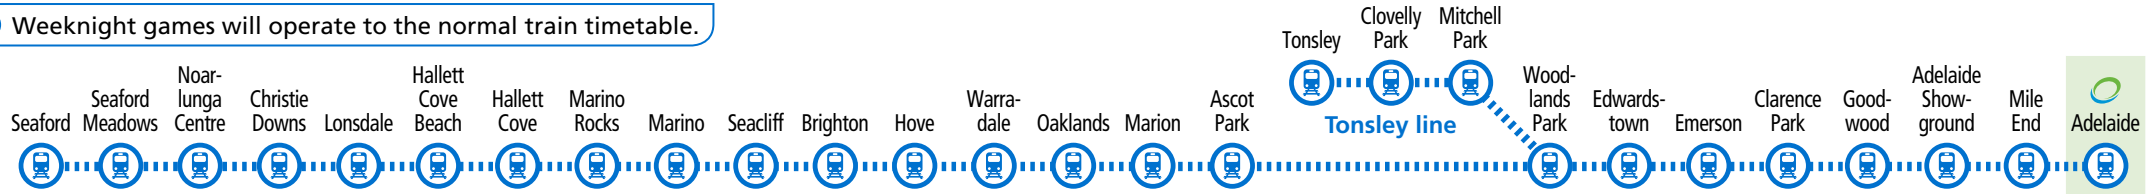

Additional MAG FOOTY EXPRESS services.

Trains depart Adelaide Railway Station at a high frequency for up to 1 hour after the final siren.

Timetable continues to next page →

# MAV FOOTY EXPRESS & regular trains - Seaford & Tonsley to Adelaide Oval

All stations

! Weeknight games will operate to the normal train timetable.

# MAG FOOTY EXPRESS & regular trains - Seaford & Tonsley to Adelaide Oval

All stations

! Weeknight games will operate to the normal train timetable.