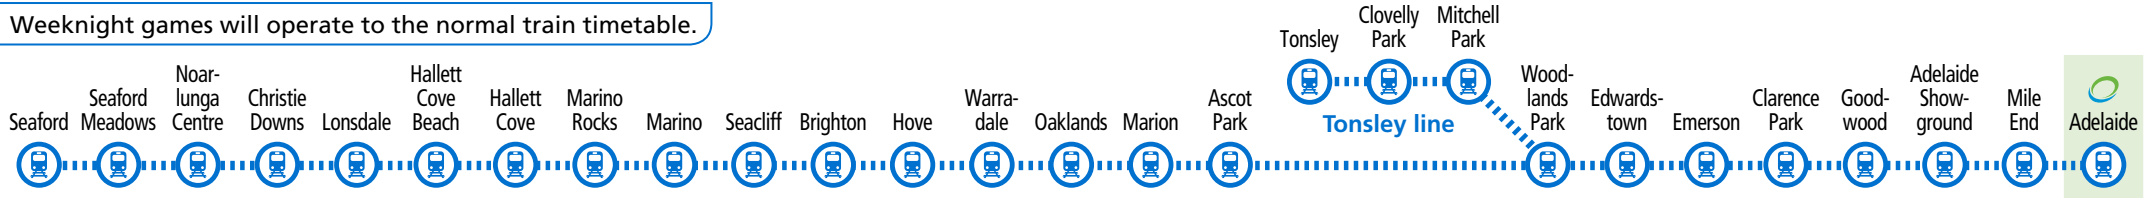

# MAG FOOTY EXPRESS & regular trains - Seaford & Tonsley to Adelaide Oval

All stations

! Weeknight games will operate to the normal train timetable.