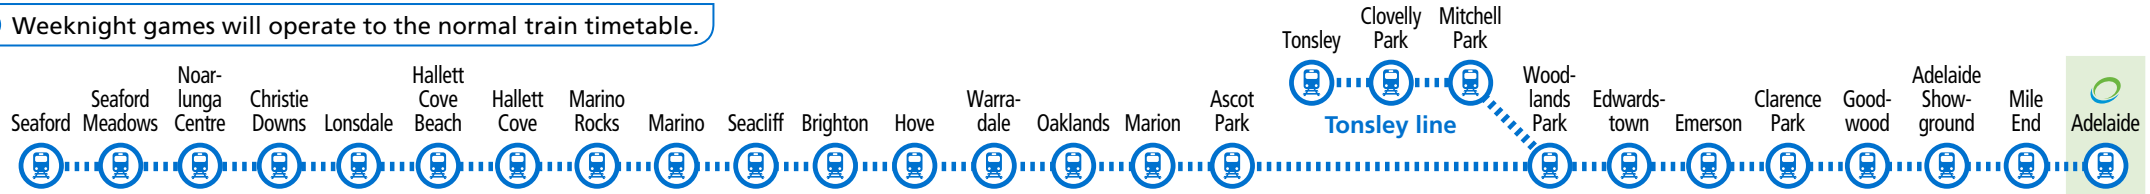

Additional MAG FOOTY EXPRESS services.

! Trains depart Adelaide Railway Station at a high frequency for up to 1 hour after the final siren.

i Timetable continues to next page →

# MAG FOOTY EXPRESS & regular trains - Seaford & Tonsley to Adelaide Oval

All stations

! Weeknight games will operate to the normal train timetable.