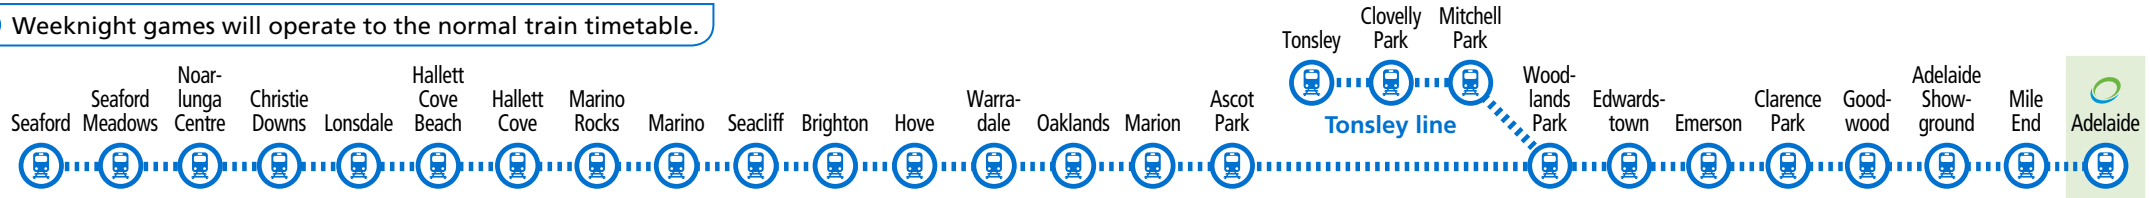

Additional MAG FOOTY EXPRESS services.

! Trains depart Adelaide Railway Station at a high frequency for up to 1 hour after the final siren.

i Timetable continues to next page →

# MAG FOOTY EXPRESS & regular trains - Seaford & Tonsley to Adelaide Oval

All stations

! Weeknight games will operate to the normal train timetable.