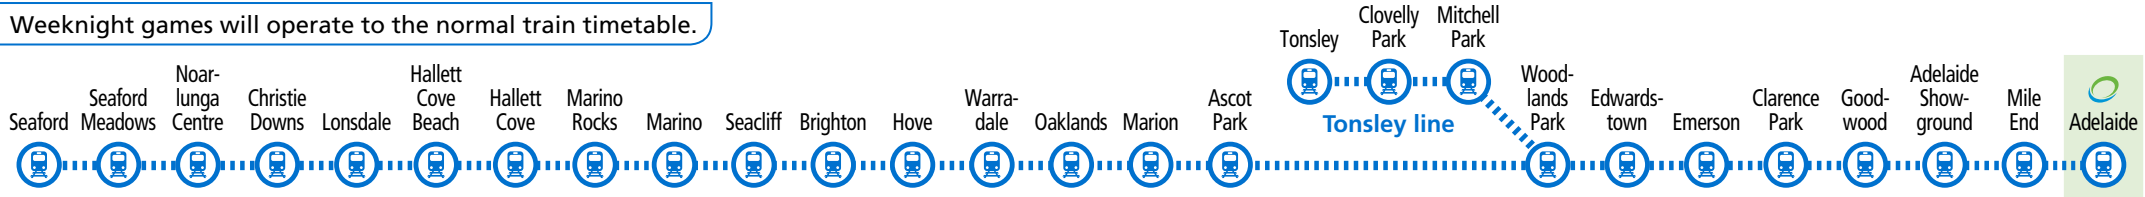

# MAV FOOTY EXPRESS & regular trains - Seaford & Tonsley to Adelaide Oval

All stations

! Weeknight games will operate to the normal train timetable.

## 4.05/4.10pm GAME TIME (Saturday, Sunday & public holidays) (continued)

PM	9.00	9.02	9.05	9.07	9.09	9.13	9.15	9.17	9.18	9.20	9.22	9.24	9.26	9.28	9.30	9.32	-	-	-	9.34	9.36	9.37	9.39	9.42	9.43	9.46	9.50
	9.30	9.32	9.35	9.37	9.39	9.43	9.45	9.47	9.48	9.50	9.52	9.54	9.56	9.58	10.00	10.02	-	-	-	10.04	10.06	10.07	10.09	10.12	10.13	10.16	10.20
	10.00	10.02	10.05	10.07	10.09	10.13	10.15	10.17	10.18	10.20	10.22	10.24	10.26	10.28	10.30	10.32	-	-	-	10.34	10.36	10.37	10.39	10.42	10.43	10.46	10.50
	10.30	10.32	10.35	10.37	10.39	10.43	10.45	10.47	10.48	10.50	10.52	10.54	10.56	10.58	11.00	11.02	-	-	-	11.04	11.06	11.07	11.09	11.12	11.13	11.16	11.20
	11.00	11.02	11.05	11.07	11.09	11.13	11.15	11.17	11.18	11.20	11.22	11.24	11.26	11.28	11.30	11.32	-	-	-	11.34	11.36	11.37	11.39	11.42	11.43	11.46	11.50
	11.30	11.32	11.35	11.37	11.39	11.43	11.45	11.47	11.48	11.50	11.52	11.54	11.56	11.58	12.00	12.02	-	-	-	12.04	12.06	12.07	12.09	12.12	12.13	12.16	12.20

# MAG FOOTY EXPRESS & regular trains - Seaford & Tonsley to Adelaide Oval

All stations

! Weeknight games will operate to the normal train timetable.