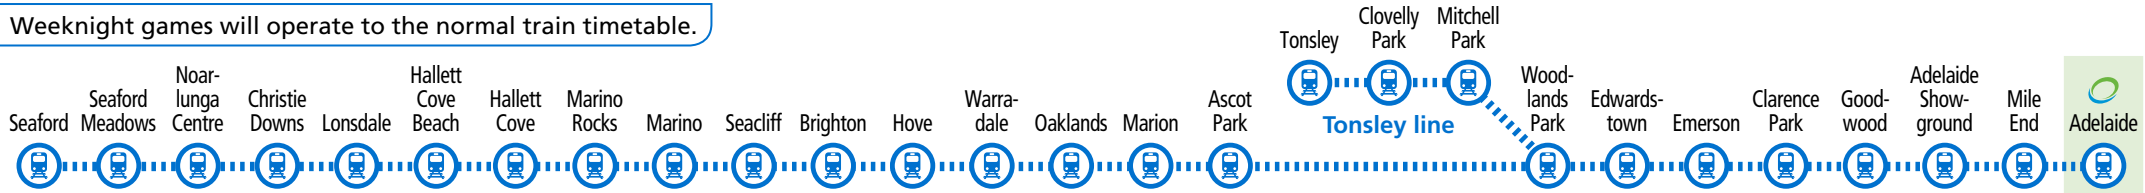

# MAG FOOTY EXPRESS & regular trains - Seaford & Tonsley to Adelaide Oval

All stations

Weeknight games will operate to the normal train timetable.

Additional MAG FOOTY EXPRESS services.

Trains depart Adelaide Railway Station at a high frequency for up to 1 hour after the final siren.

Timetable continues to next page →

# MAV FOOTY EXPRESS & regular trains - Seaford & Tonsley to Adelaide Oval

All stations

! Weeknight games will operate to the normal train timetable.

# MAG FOOTY EXPRESS & regular trains - Seaford & Tonsley to Adelaide Oval

All stations

! Weeknight games will operate to the normal train timetable.