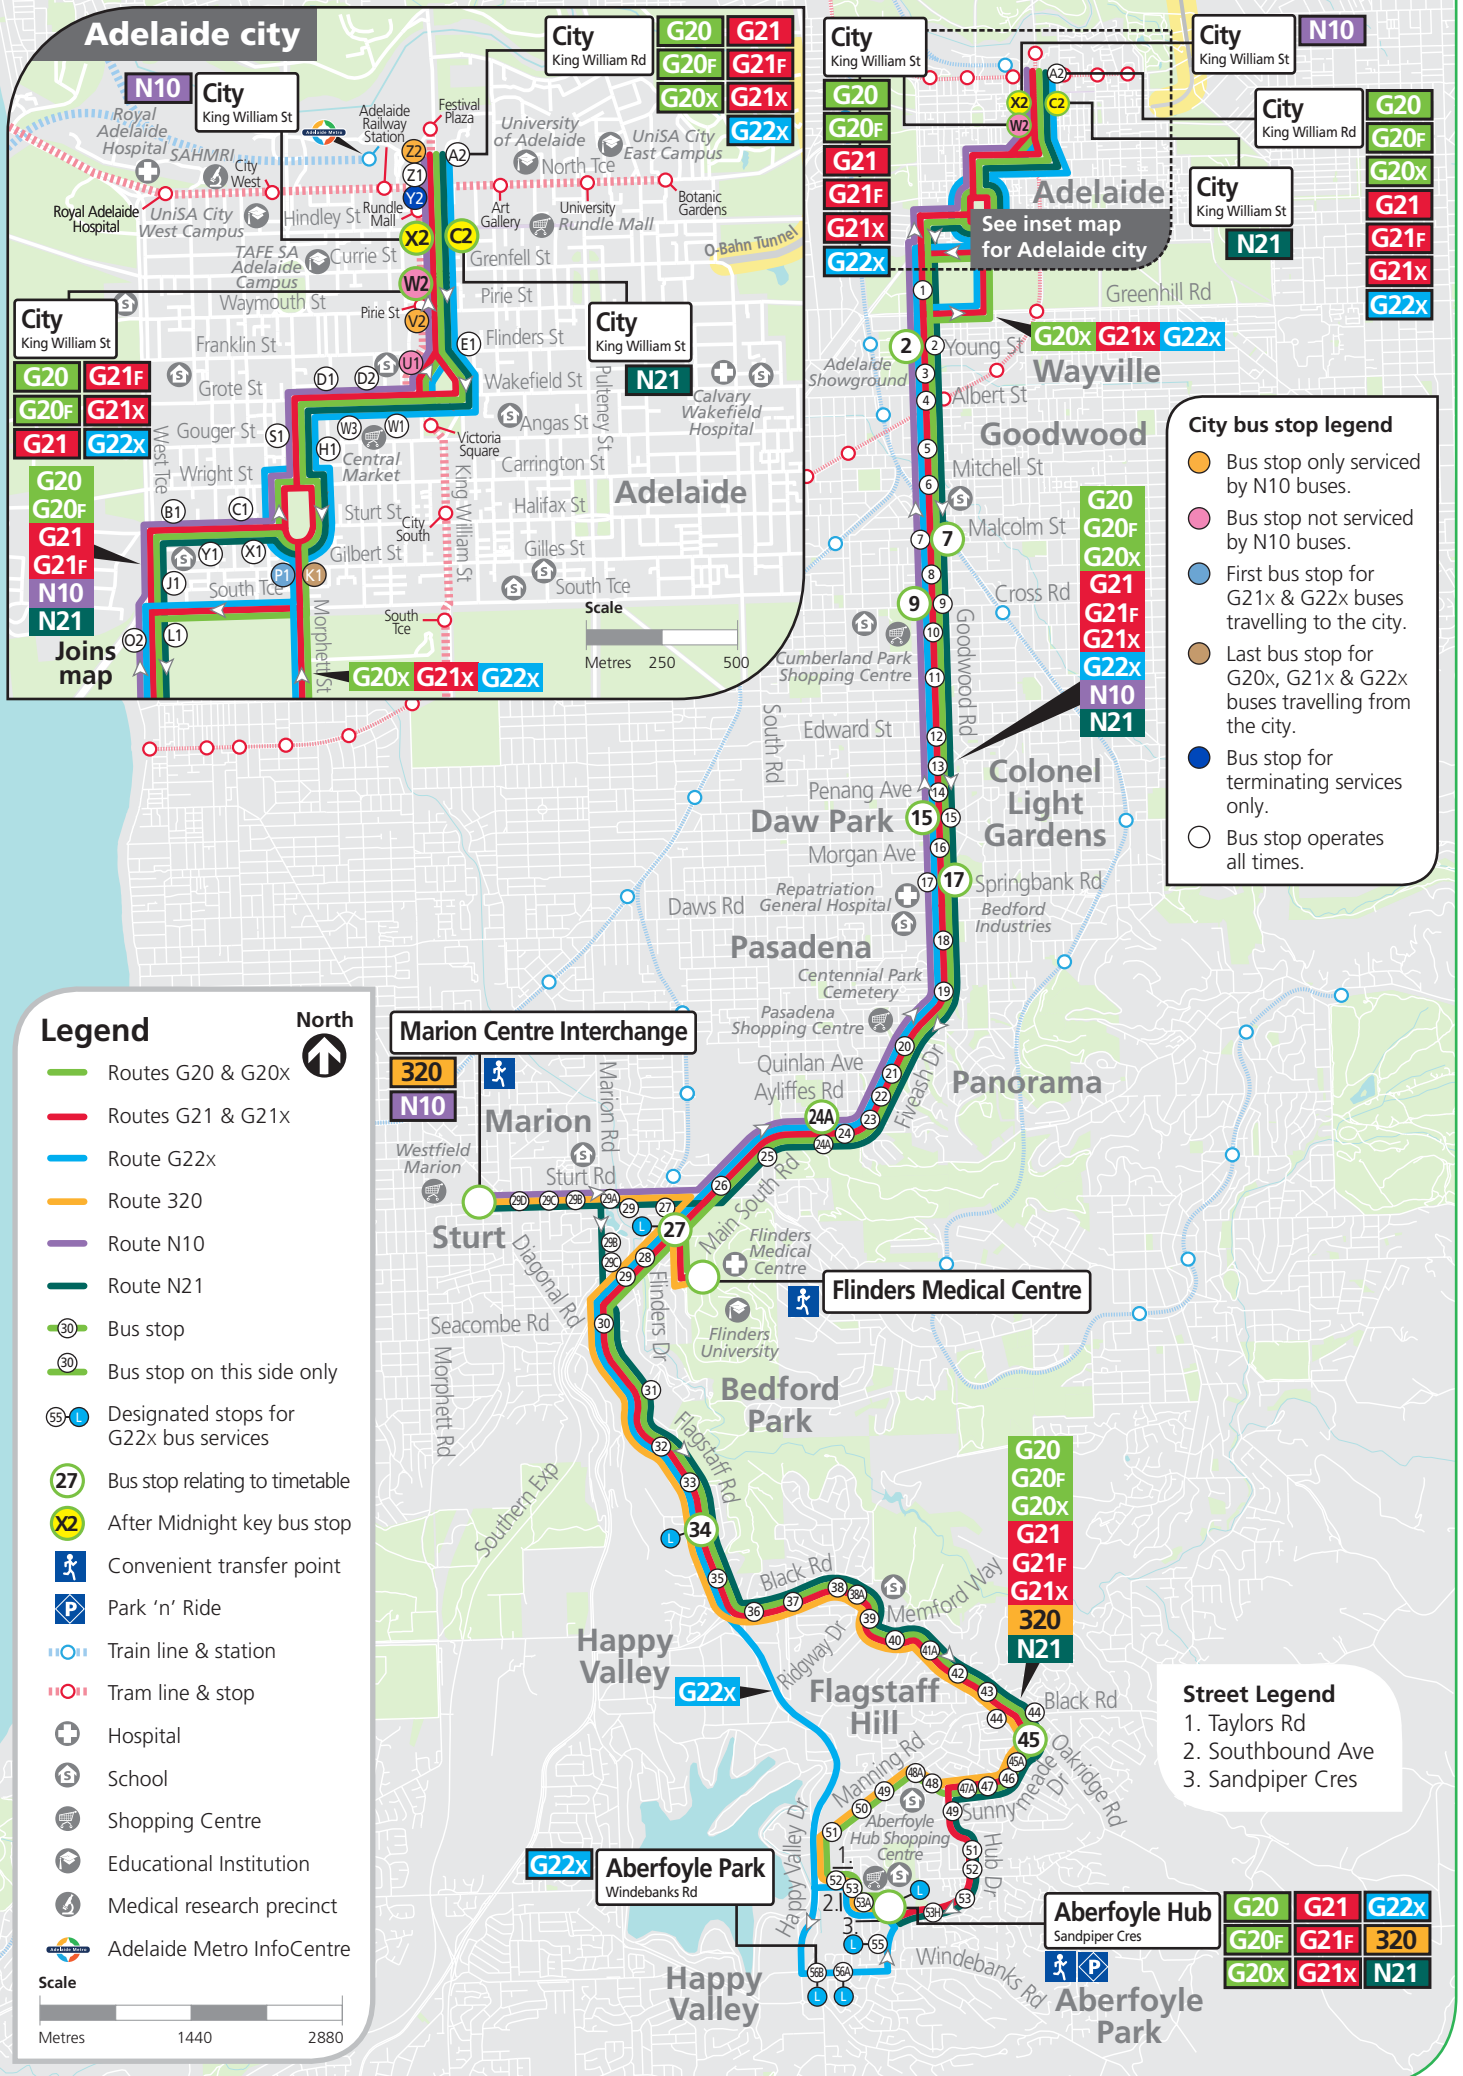

G20, G21, G22x, 320, N10, N21 Aberfoyle Park & Aberfoyle Hub to Marion Centre & city

Legend

- Routes G20 & G20x
- Routes G21 & G21x
- Route G22x
- Route 320
- Route N10
- Route N21
- Bus stop
- Bus stop on this side only
- Designated stops for G22x bus services
- Bus stop relating to timetable
- After Midnight key bus stop
- Convenient transfer point
- Park 'n' Ride
- Train line & station
- Tram line & stop
- Hospital
- School
- Shopping Centre
- Educational Institution
- Medical research precinct
- Adelaide Metro InfoCentre

Scale: 0, 1440, 2880 Metres

City bus stop legend

- Bus stop only serviced by N10 buses.
- Bus stop not serviced by N10 buses.
- First bus stop for G21x & G22x buses travelling to the city.
- Last bus stop for G20x, G21x & G22x buses travelling from the city.
- Bus stop for terminating services only.
- Bus stop operates all times.

Street Legend

- Taylor's Rd
- Southbound Ave
- Sandpiper Cres

Joins map

City King William St

G20, G20F, G21, G21F, G21x, G21x, N10, N21

See inset map for Adelaide city

City King William St

G20, G20F, G21, G21F, G21x, G22x

G20, G20F, G20x, G21, G21F, G21x, G22x, N10, N21

Aberfoyle Hub Sandpiper Cres

Aberfoyle Park Windebanks Rd

G20, G21, G22x, G20F, G21F, 320, G20x, G21x, N21