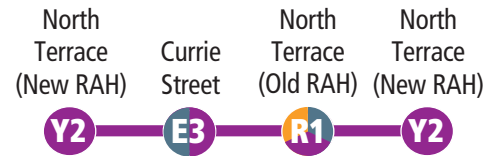

Adelaide Botanic Gardens

The Adelaide Botanic Gardens are a 51 hectare urban paradise located in the north-eastern corner of the city.

CITY

CITY

Monday to Friday

AM	97A	7.15	7.22	7.34	7.41
	97A	7.45	7.52	8.04	8.11
	97A	8.15	8.22	8.34	8.41
	97A	8.45	8.52	9.04	9.11
	97A	9.15	9.22	9.34	9.41
	97A	9.45	9.52	10.04	10.11
	97A	10.15	10.22	10.34	10.41
	97A	10.45	10.52	11.04	11.11
	97A	11.15	11.22	11.34	11.41
	97A	11.45	11.52	12.04	12.11
PM	97A	12.15	12.22	12.34	12.41
	97A	12.45	12.52	1.04	1.11
	97A	1.15	1.22	1.34	1.41
	97A	1.45	1.52	2.04	2.11
	97A	2.15	2.22	2.34	2.41
	97A	2.45	2.52	3.04	3.11
	97A	3.15	3.22	3.34	3.41
	97A	3.45	3.52	4.04	4.11
	97A	4.15	4.22	4.34	4.41
	97A	4.45	4.52	5.04	5.11
	97A	5.15	5.22	5.34	5.41
	97A	5.45	5.52	6.04	6.11
	97A	6.15	6.22	6.34	6.41
	97A	6.45	6.52	7.04	7.11
	97A	7.15	7.22	7.34	7.41

Saturday, Sunday & public holidays

AM	97A	8.15	8.22	8.34	8.41	
	97A	8.45	8.52	9.04	9.11	
	97A	9.15	9.22	9.34	9.41	
	97A	9.45	9.52	10.04	10.11	
	97A	10.15	10.22	10.34	10.41	
	97A	10.45	10.52	11.04	11.11	
	97A	11.15	11.22	11.34	11.41	
	97A	11.45	11.52	12.04	12.11	
	PM	97A	12.15	12.22	12.34	12.41
		97A	12.45	12.52	1.04	1.11
97A		1.15	1.22	1.34	1.41	
97A		1.45	1.52	2.04	2.11	
97A		2.15	2.22	2.34	2.41	
97A		2.45	2.52	3.04	3.11	
97A		3.15	3.22	3.34	3.41	
97A		3.45	3.52	4.04	4.11	
97A		4.15	4.22	4.34	4.41	
97A		4.45	4.52	5.04	5.11	
97A		5.15	5.22	5.34	5.41	
97A		5.45	5.52	6.04	6.11	
97A		6.15	6.22	6.34	6.41	