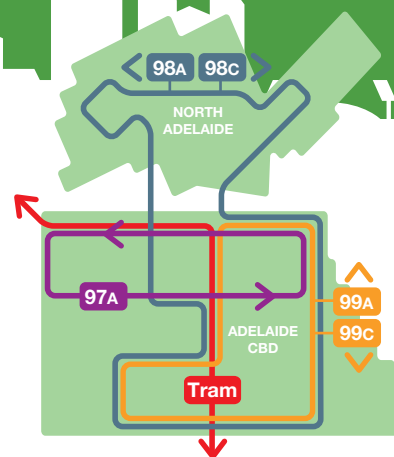

free CITY CONNECTOR

EXPLORE ADELAIDE BY BUS

NEW 97A

Temporary service linking the old RAH with the new RAH

Effective 17 December 2017

USING THE SERVICE

The free City Connector bus service runs on two loops – an inner city loop and an extended loop around North Adelaide providing a link to popular attractions, shopping, dining and destinations.

The large loop (98A and 98C) connects North Adelaide and the city seven days a week, while the small loop (99A and 99C) connects the inner city areas on weekdays. Together the two loops provide a service every 15 minutes on weekdays.

The temporary 97A anti-clockwise loop service will operate from stop R1 North Terrace, opposite the old Royal Adelaide Hospital along North Terrace to stop Y2 opposite the new Royal Adelaide Hospital operating every 30 minutes between 7.15am and 7.15pm on weekdays and 8.15am to 6.15pm on weekends and public holidays.

Central Market and Chinatown

Located in the city's premier food district, Chinatown sits between Gouger and Grote Streets, next to the Adelaide Central Market, which supplies a diverse range of fresh produce to the precinct's restaurants, kitchens and food courts.