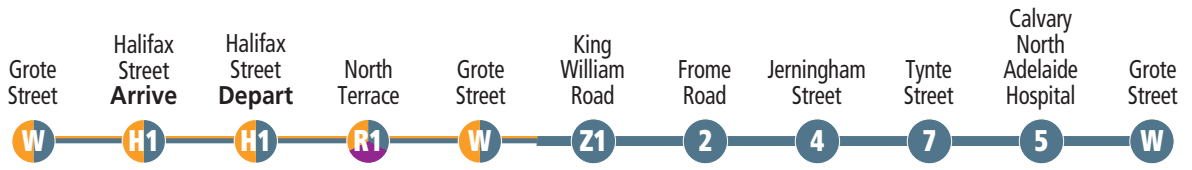

The temporary 97A anti-clockwise loop service will operate from stop R1 North Terrace, opposite the old Royal Adelaide Hospital along North Terrace to stop Y2 opposite the new Royal Adelaide Hospital operating every 30 minutes between 7.15am and 7.15pm on weekdays and 8.15am to 6.15pm on weekends and public holidays.

New Royal Adelaide Hospital and medical precinct

The New Royal Adelaide Hospital is located at the corner of North Terrace and West Terrace, at the western end of the city. Also located in this precinct is the South Australian Health and Medical Research Institute and Adelaide Dental Hospital.

Central Market and Chinatown

Located in the city's premier food district, Chinatown sits between Gouger and Grote Streets, next to the Adelaide Central Market, which supplies a diverse range of fresh produce to the precinct's restaurants, kitchens and food courts.

All services are wheelchair accessible

98A

99A

Anti-clockwise service

CITY	NORTH ADELAIDE
-------------	-----------------------

Saturday only

AM	98A	8.15	8.22	8.26	8.35	-	8.41	8.45	8.49	8.54	8.59	9.15
	98A	8.45	8.52	8.56	9.05	-	9.11	9.15	9.19	9.24	9.29	9.45
	98A	9.15	9.22	9.26	9.35	-	9.41	9.45	9.49	9.54	9.59	10.15