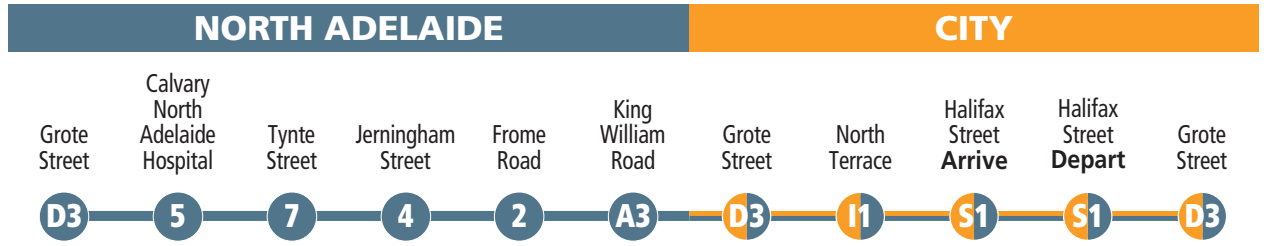

Saturday only

AM	98c	8.00	8.14	8.20	8.25	8.28	8.34	-	8.40	8.48	8.52	9.00
	98c	8.30	8.44	8.50	8.55	8.58	9.04	-	9.10	9.18	9.22	9.30
	98c	9.00	9.14	9.20	9.25	9.28	9.34	-	9.40	9.48	9.52	10.00

Saturday, Sunday & public holidays

AM	98c	9.30	9.44	9.50	9.55	9.58	10.04	-	10.10	10.18	10.22	10.30
	98c	10.00	10.14	10.20	10.25	10.28	10.34	-	10.40	10.48	10.52	11.00
	98c	10.30	10.44	10.50	10.55	10.58	11.04	-	11.10	11.18	11.22	11.30
	98c	11.00	11.14	11.20	11.25	11.28	11.34	-	11.40	11.48	11.52	12.00
PM	98c	11.30	11.44	11.50	11.55	11.58	12.04	-	12.10	12.18	12.22	12.30
	98c	12.00	12.14	12.20	12.25	12.28	12.34	-	12.40	12.48	12.52	1.00
	98c	12.30	12.44	12.50	12.55	12.58	1.04	-	1.10	1.18	1.22	1.30
	98c	1.00	1.14	1.20	1.25	1.28	1.34	-	1.40	1.48	1.52	2.00
	98c	1.30	1.44	1.50	1.55	1.58	2.04	-	2.10	2.18	2.22	2.30
	98c	2.00	2.14	2.20	2.25	2.28	2.34	-	2.40	2.48	2.52	3.00
	98c	2.30	2.44	2.50	2.55	2.58	3.04	-	3.10	3.18	3.22	3.30
	98c	3.00	3.14	3.20	3.25	3.28	3.34	-	3.40	3.48	3.52	4.00
	98c	3.30	3.44	3.50	3.55	3.58	4.04	-	4.10	4.18	4.22	4.30
	98c	4.00	4.14	4.20	4.25	4.28	4.34	-	4.40	4.48	4.52	5.00
	98c	4.30	4.44	4.50	4.55	4.58	5.04	-	5.10	5.18	5.22	5.30
	98c	5.00	5.14	5.20	5.25	5.28	5.34	-	5.40	5.48	5.52	6.00
	98c	5.30	5.44	5.50	5.55	5.58	6.04	-	6.10	6.18	6.22	6.30
	98c	6.00	6.14	6.20	6.25	6.28	6.34	-	6.40	6.48	6.52	7.00
	98c	6.30	6.44	6.50	6.55	6.58	7.04	-	7.10	7.18	7.22	7.30
	98c	7.00	7.14	7.20	7.25	7.28	7.34	-	7.40	7.48	7.52	8.00

Services do not operate on Christmas Day or Good Friday

All services are wheelchair accessible