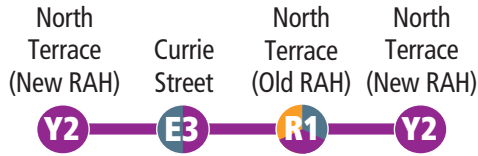

Melbourne and O'Connell Streets

Upmarket shopping strips with designer fashion, dining, accommodation and lively hotels.

Hutt Street

Hutt Street provides a 'Village in the City' atmosphere, offering convenience and service with an eclectic mix of cafes, restaurants and hotels.

Adelaide Botanic Gardens

The Adelaide Botanic Gardens are a 51 hectare urban paradise located in the north-eastern corner of the city.

CITY

CITY

Monday to Friday

AM	97A	7.15	7.22	7.34	7.41
	97A	7.45	7.52	8.04	8.11
	97A	8.15	8.22	8.34	8.41
	97A	8.45	8.52	9.04	9.11
	97A	9.15	9.22	9.34	9.41
	97A	9.45	9.52	10.04	10.11
	97A	10.15	10.22	10.34	10.41
	97A	10.45	10.52	11.04	11.11
	97A	11.15	11.22	11.34	11.41
	97A	11.45	11.52	12.04	12.11
PM	97A	12.15	12.22	12.34	12.41
	97A	12.45	12.52	1.04	1.11
	97A	1.15	1.22	1.34	1.41
	97A	1.45	1.52	2.04	2.11
	97A	2.15	2.22	2.34	2.41
	97A	2.45	2.52	3.04	3.11
	97A	3.15	3.22	3.34	3.41
	97A	3.45	3.52	4.04	4.11
	97A	4.15	4.22	4.34	4.41
	97A	4.45	4.52	5.04	5.11
	97A	5.15	5.22	5.34	5.41
	97A	5.45	5.52	6.04	6.11
	97A	6.15	6.22	6.34	6.41
	97A	6.45	6.52	7.04	7.11
	97A	7.15	7.22	7.34	7.41