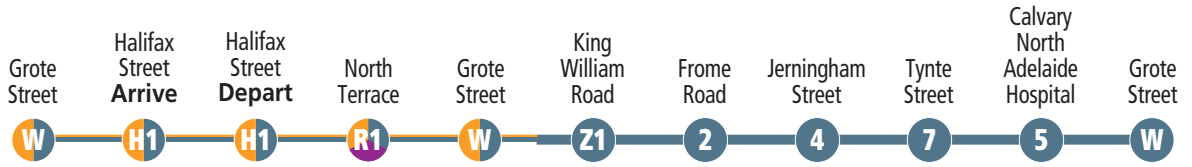

98A

99A

Anti-clockwise service

CITY	NORTH ADELAIDE

Monday to Friday

		Grote Street	Halifax Street Arrive	Halifax Street Depart	North Terrace	Grote Street	King William Road	Frome Road	Jerningham Street	Tynte Street	Calvary North Adelaide Hospital	Grote Street	
AM	98A	6.45	6.52	6.56	7.05	-	7.11	7.15	7.19	7.24	7.29	7.45	
	98A	7.45	7.52	7.56	8.05	-	8.11	8.15	8.19	8.24	8.29	8.45	
	98A	8.15	8.22	8.26	8.35	-	8.41	8.45	8.49	8.54	8.59	9.15	
	99A	8.30	8.37	8.41	8.50	9.00	-	-	-	-	-	-	
	98A	8.45	8.52	8.56	9.05	-	9.11	9.15	9.19	9.24	9.29	9.45	
	99A	9.00	9.07	9.11	9.20	9.30	-	-	-	-	-	-	
	98A	9.15	9.22	9.26	9.35	-	9.41	9.45	9.49	9.54	9.59	10.15	
	99A	9.30	9.37	9.41	9.50	10.00	-	-	-	-	-	-	
	98A	9.45	9.52	9.56	10.05	-	10.11	10.15	10.19	10.24	10.29	10.45	
	99A	10.00	10.07	10.11	10.20	10.30	-	-	-	-	-	-	
	98A	10.15	10.22	10.26	10.35	-	10.41	10.45	10.49	10.54	10.59	11.15	
	99A	10.30	10.37	10.41	10.50	11.00	-	-	-	-	-	-	
	98A	10.45	10.52	10.56	11.05	-	11.11	11.15	11.19	11.24	11.29	11.45	
	99A	11.00	11.07	11.11	11.20	11.30	-	-	-	-	-	-	
	98A	11.15	11.22	11.26	11.35	-	11.41	11.45	11.49	11.54	11.59	12.15	
	99A	11.30	11.37	11.41	11.50	12.00	-	-	-	-	-	-	
	98A	11.45	11.52	11.56	12.05	-	12.11	12.15	12.19	12.24	12.29	12.45	
	99A	12.00	12.07	12.11	12.20	12.30	-	-	-	-	-	-	
	PM	98A	12.15	12.22	12.26	12.35	-	12.41	12.45	12.49	12.54	12.59	1.15
		99A	12.30	12.37	12.41	12.50	1.00	-	-	-	-	-	-
98A		12.45	12.52	12.56	1.05	-	1.11	1.15	1.19	1.24	1.29	1.45	
99A		1.00	1.07	1.11	1.20	1.30	-	-	-	-	-	-	
98A		1.15	1.22	1.26	1.35	-	1.41	1.45	1.49	1.54	1.59	2.15	
99A		1.30	1.37	1.41	1.50	2.00	-	-	-	-	-	-	
98A		1.45	1.52	1.56	2.05	-	2.11	2.15	2.19	2.24	2.29	2.45	
99A		2.00	2.07	2.11	2.20	2.30	-	-	-	-	-	-	
98A		2.15	2.22	2.26	2.35	-	2.41	2.45	2.49	2.54	2.59	3.15	
99A		2.30	2.37	2.41	2.50	3.00	-	-	-	-	-	-	
98A		2.45	2.52	2.56	3.05	-	3.11	3.15	3.19	3.24	3.29	3.45	
99A		3.00	3.07	3.11	3.20	3.30	-	-	-	-	-	-	
98A		3.15	3.22	3.26	3.35	-	3.41	3.45	3.49	3.54	3.59	4.15	
99A		3.30	3.37	3.41	3.50	4.00	-	-	-	-	-	-	
98A		3.45	3.52	3.56	4.05	-	4.11	4.15	4.19	4.24	4.29	4.45	
99A		4.00	4.07	4.11	4.20	4.30	-	-	-	-	-	-	
98A		4.15	4.22	4.26	4.35	-	4.41	4.45	4.49	4.54	4.59	5.15	
99A		4.30	4.37	4.41	4.50	5.00	-	-	-	-	-	-	
98A		4.45	4.52	4.56	5.05	-	5.11	5.15	5.19	5.24	5.29	5.45	
99A		5.00	5.07	5.11	5.20	5.30	-	-	-	-	-	-	
98A	5.15	5.22	5.26	5.35	-	5.41	5.45	5.49	5.54	5.59	6.15		
99A	5.30	5.37	5.41	5.50	6.00	-	-	-	-	-	-		
98A	5.45	5.52	5.56	6.05	-	6.11	6.15	6.19	6.24	6.29	6.45		
99A	6.00	6.07	6.11	6.20	6.30	-	-	-	-	-	-		
98A	6.15	6.22	6.26	6.35	-	6.41	6.45	6.49	6.54	6.59	7.15		
99A	6.30	6.37	6.41	6.50	7.00	-	-	-	-	-	-		
98A	6.45	6.52	6.56	7.05	-	7.11	7.15	7.19	7.24	7.29	7.45		
99A	7.00	7.07	7.11	7.20	7.30	-	-	-	-	-	-		
98A	7.15	7.22	7.26	7.35	-	7.41	7.45	7.49	7.54	7.59	8.15		

Friday only

PM	98A	7.45	7.52	7.56	8.05	-	8.11	8.15	8.19	8.24	8.29	8.45
	98A	8.15	8.22	8.26	8.35	-	8.41	8.45	8.49	8.54	8.59	9.15
	98A	8.45	8.52	8.56	9.05	-	9.11	9.15	9.19	9.24	9.29	9.45
	98A	9.15	9.22	9.26	9.35	-	9.41	9.45	9.49	9.54	9.59	10.15

All services are wheelchair accessible