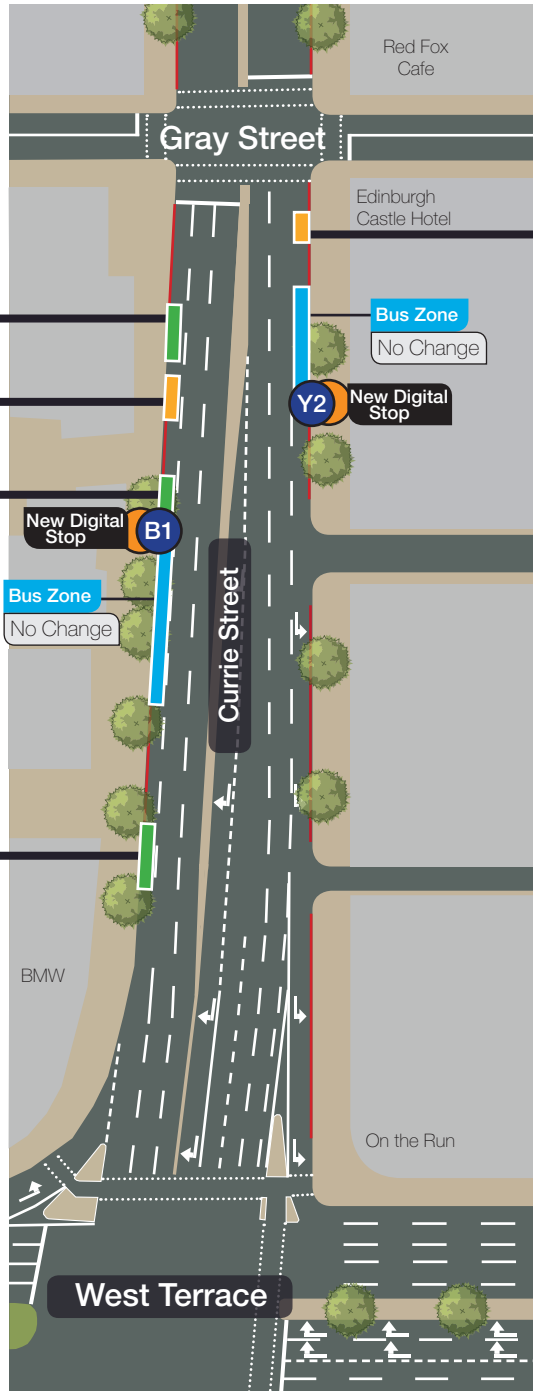

Currie Street

Gray Street - West Terrace

Current 1 Space	Proposed 1 Space
2Hr Car Parking	2Hr Car Parking
Mon-Fri 10am-7pm Sat 8am-12pm	Mon-Fri 10am-3pm Sat-Sun 7am-7pm
No Stopping	No Stopping
Mon-Fri 7am-10am	Mon-Fri 7am-10am 3pm-7pm

Current 1 Space	Proposed 1 Space
Loading	Loading
Mon-Fri 10am-7pm Sat 8am-12pm	Mon-Fri 10am-7pm Sat-Sun 7am-7pm
No Stopping	No Stopping
Mon-Fri 7am-10am	Mon-Fri 7am-10am 3pm-7pm

Current 1 Space	Proposed 1 Space
2Hr Car Parking	2Hr Car Parking
Mon-Fri 10am-7pm Sat 8am-12pm	Mon-Fri 10am-3pm Sat-Sun 7am-7pm
No Stopping	No Stopping
Mon-Fri 7am-10am	Mon-Fri 7am-10am 3pm-7pm

Current 1 Space	Proposed 1 Space
2Hr Car Parking	2Hr Car Parking
Mon-Fri 10am-7pm Sat 8am-12pm	Mon-Fri 10am-3pm Sat-Sun 7am-7pm
No Stopping	No Stopping
Mon-Fri 7am-10am	Mon-Fri 7am-10am 3pm-7pm

Current 1 Spaces	Proposed 1 Spaces
Loading	Loading
Mon-Fri 7am-3pm Sat 8am-12pm	Mon-Fri 7am-3pm Sat-Sun 7am-7pm
No Stopping	No Stopping
Mon-Fri 3pm-7pm	Mon-Fri 3pm-7pm

Current 1 Spaces	Proposed 1 Spaces
Loading	Loading
Mon-Fri 7am-3pm Sat 8am-12pm	Mon-Fri 7am-3pm Sat-Sun 7am-7pm
No Stopping	No Stopping
Mon-Fri 3pm-7pm	Mon-Fri 3pm-7pm

Legend

		Car Parking
		Taxi
		Loading
		No Stopping
		No Parking
		Motorbike
		Bus Zone
		Ticket Parking
		Mail Zone