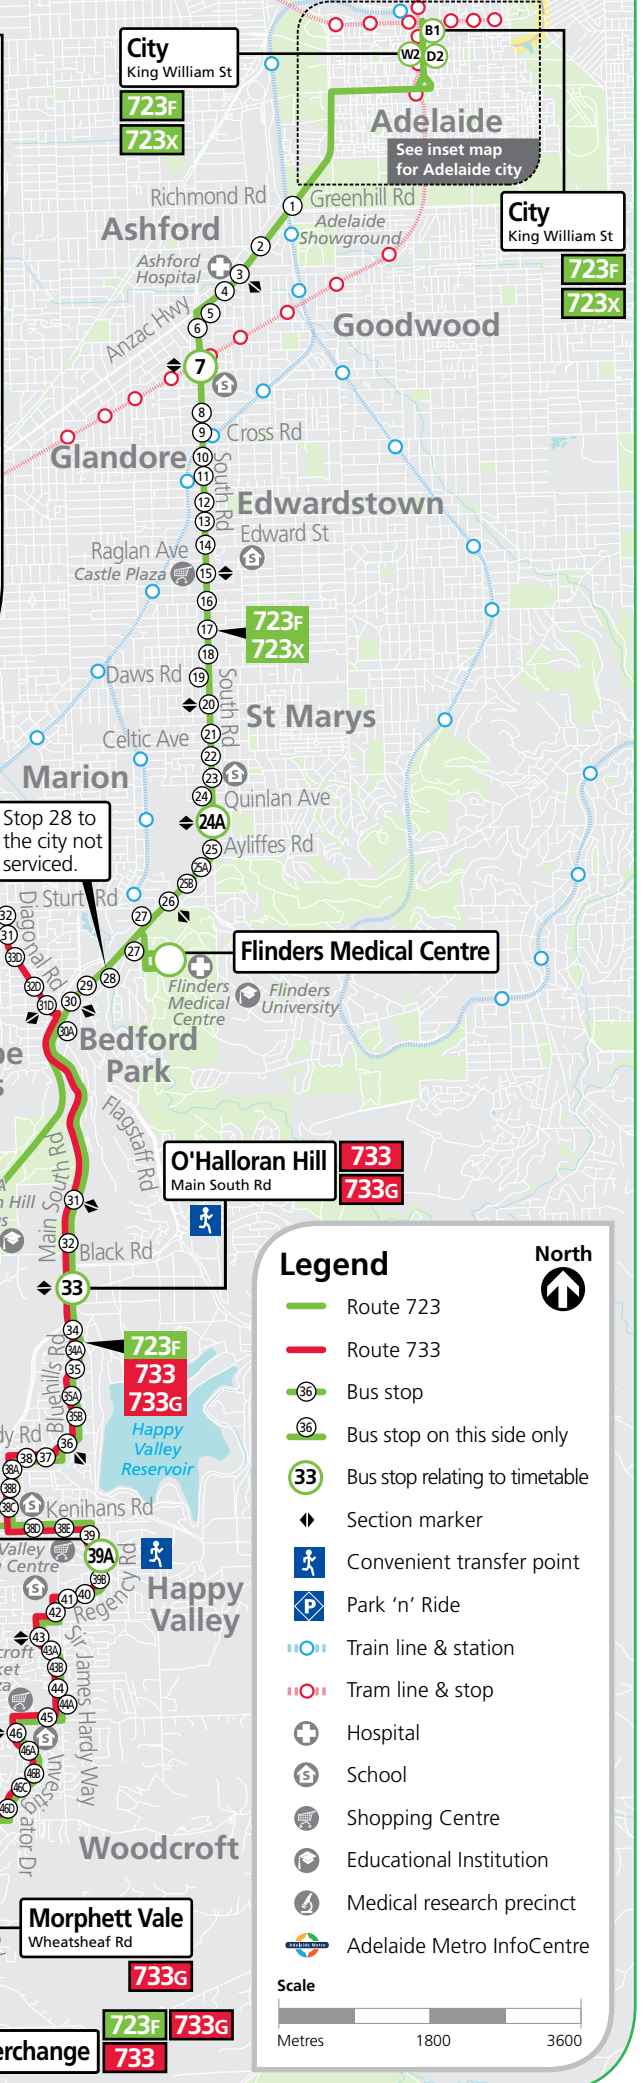

# 723F, 723X, 733 Colonnades, Noarlunga, Morphett Vale & Woodcroft to O'Halloran Hill, Marion & city

**Legend**

-  Route 723
-  Route 733
-  Bus stop
-  Bus stop on this side only
-  Bus stop relating to timetable
-  Section marker
-  Convenient transfer point
-  Park 'n' Ride
-  Train line & station
-  Tram line & stop
-  Hospital
-  School
-  Shopping Centre
-  Educational Institution
-  Medical research precinct
-  Adelaide Metro InfoCentre

**Scale**

Metres 1800 3600

**North**