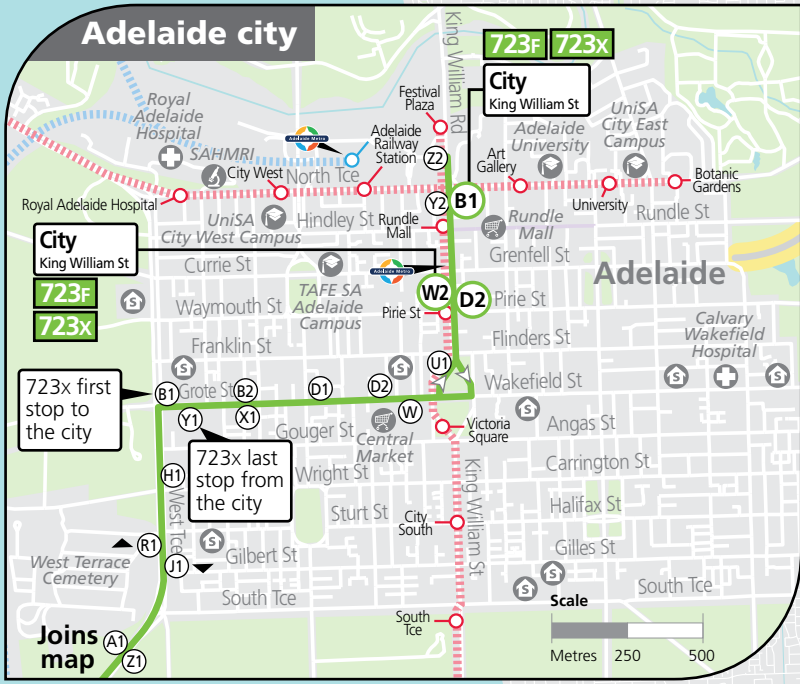

# 723F, 723X, 733 Colonnades, Noarlunga, Morphett Vale & Woodcroft to O'Halloran Hill, Marion & city

**Legend**

-  Route 723
-  Route 733
-  Bus stop
-  Bus stop on this side only
-  Bus stop relating to timetable
-  Section marker
-  Convenient transfer point
-  Park 'n' Ride
-  Train line & station
-  Tram line & stop
-  Hospital
-  School
-  Shopping Centre
-  Educational Institution
-  Medical research precinct
-  Adelaide Metro InfoCentre

**Scale**

Metres 1800 3600

**North**