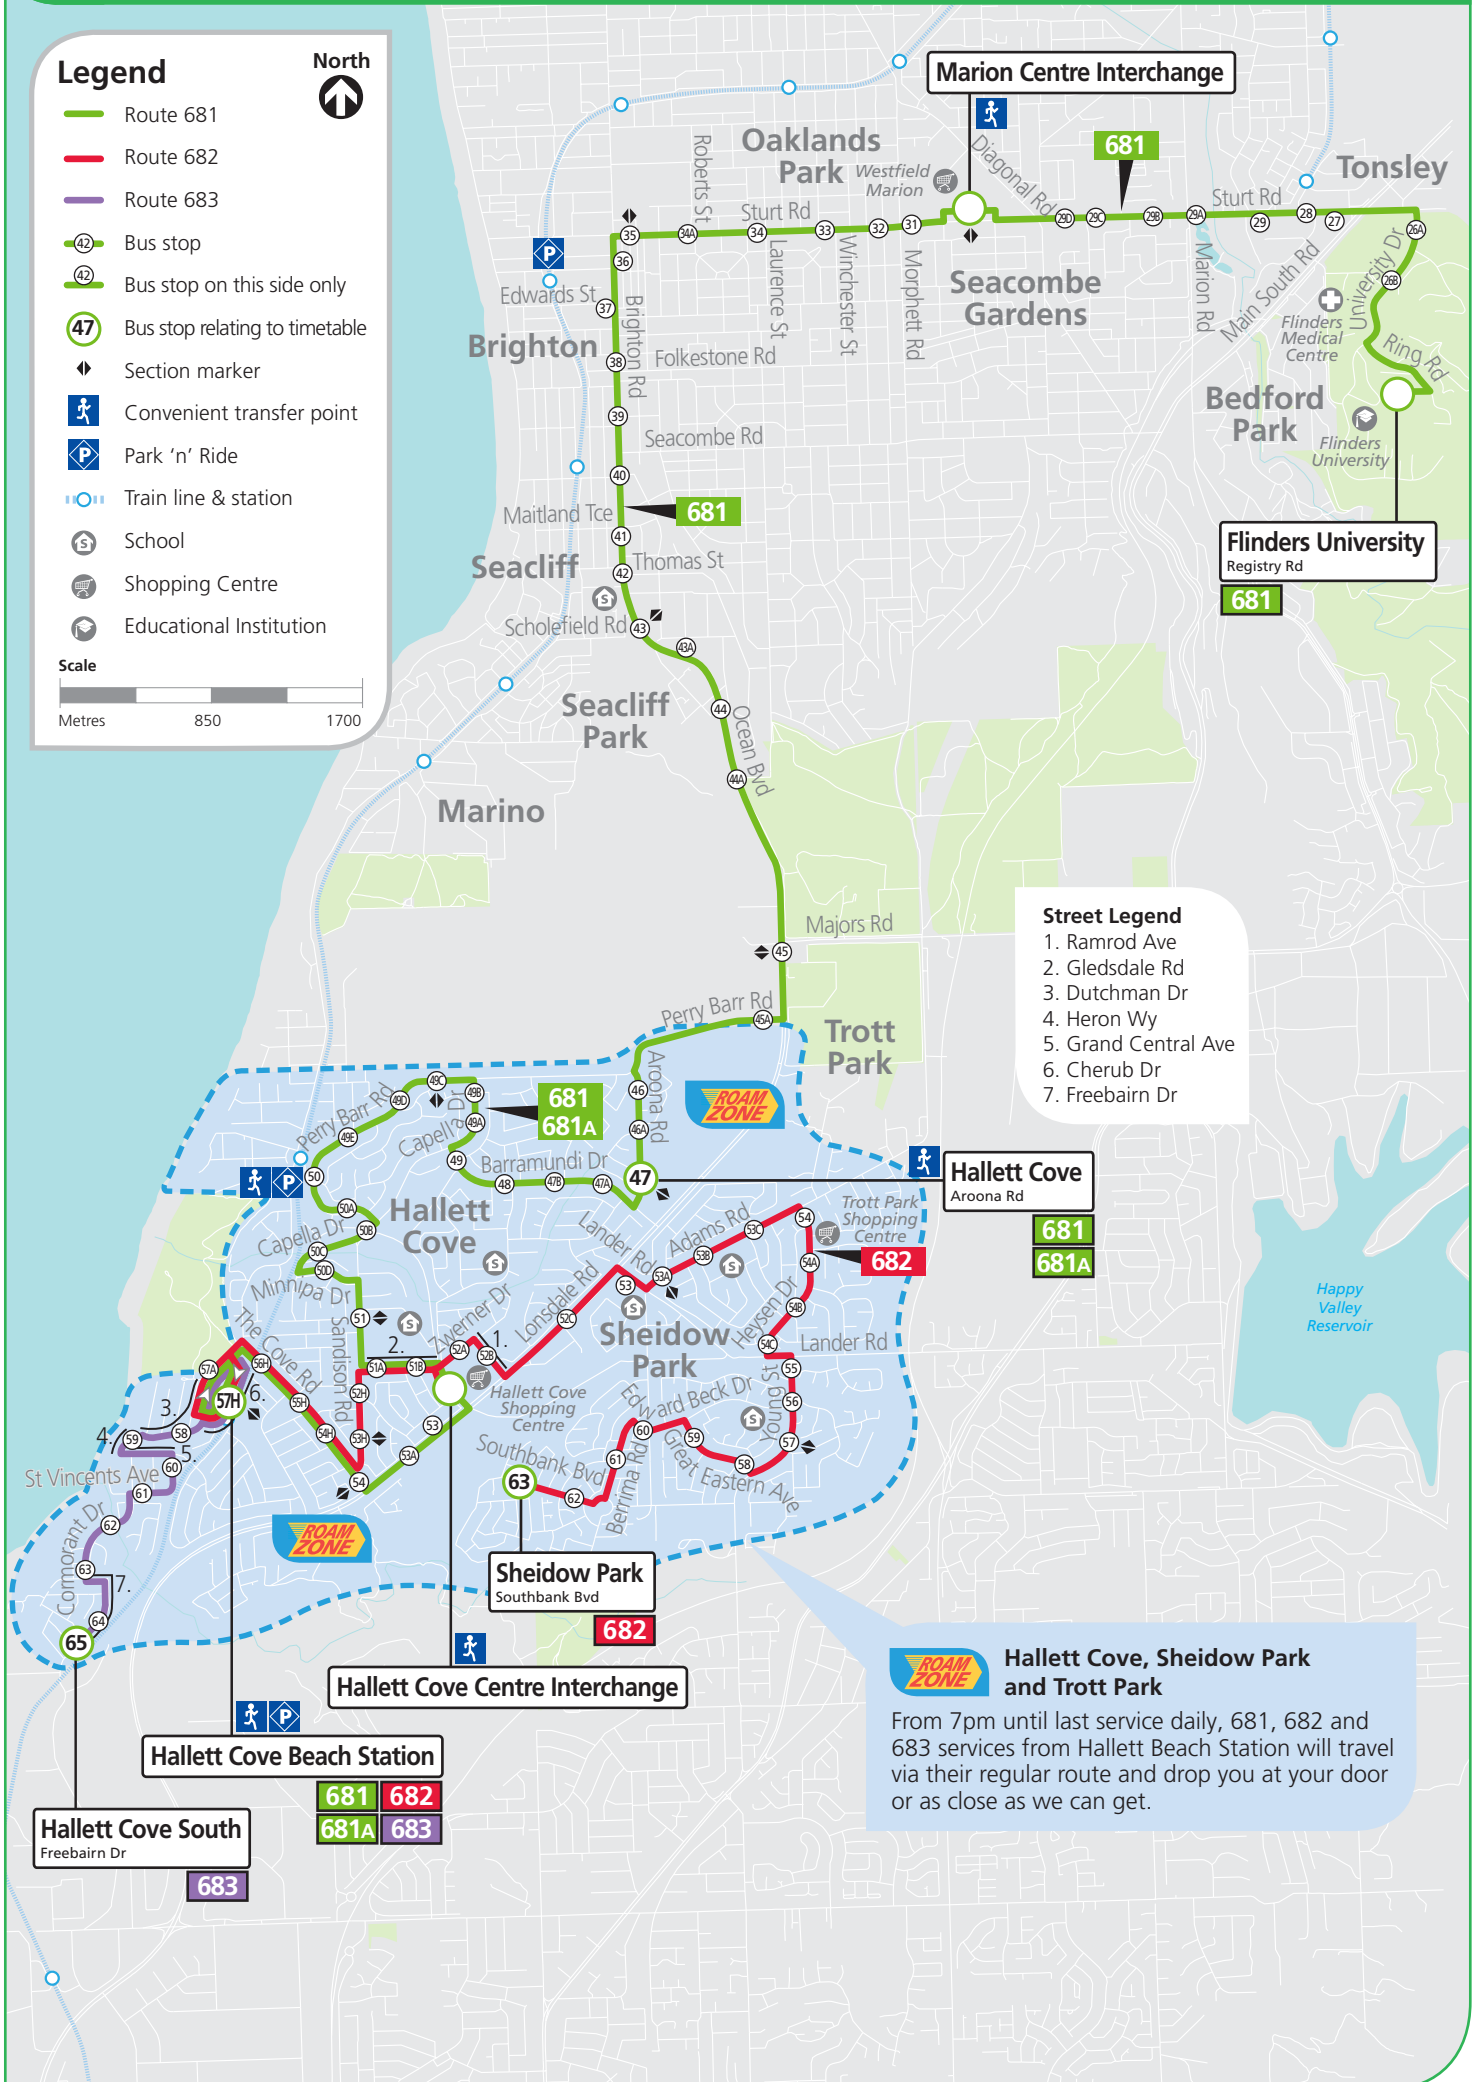

## Legend

- Route 681
- Route 682
- Route 683
- Bus stop
- Bus stop on this side only
- Bus stop relating to timetable
- Section marker
- Convenient transfer point
- Park 'n' Ride
- Train line & station
- School
- Shopping Centre
- Educational Institution

## Street Legend

1. Ramrod Ave
2. Gledsdale Rd
3. Dutchman Dr
4. Heron Wy
5. Grand Central Ave
6. Cherub Dr
7. Freebairn Dr

Marion Centre Interchange

681

Flinders University  
Registry Rd

681

Hallett Cove  
Aroona Rd

681  
681A

Seidow Park  
Southbank Bvd

682

Hallett Cove Centre Interchange

Hallett Cove Beach Station

681 682  
681A 683

Hallett Cove South  
Freebairn Dr

683

## Hallett Cove, Seidow Park and Trott Park

From 7pm until last service daily, 681, 682 and 683 services from Hallett Beach Station will travel via their regular route and drop you at your door or as close as we can get.