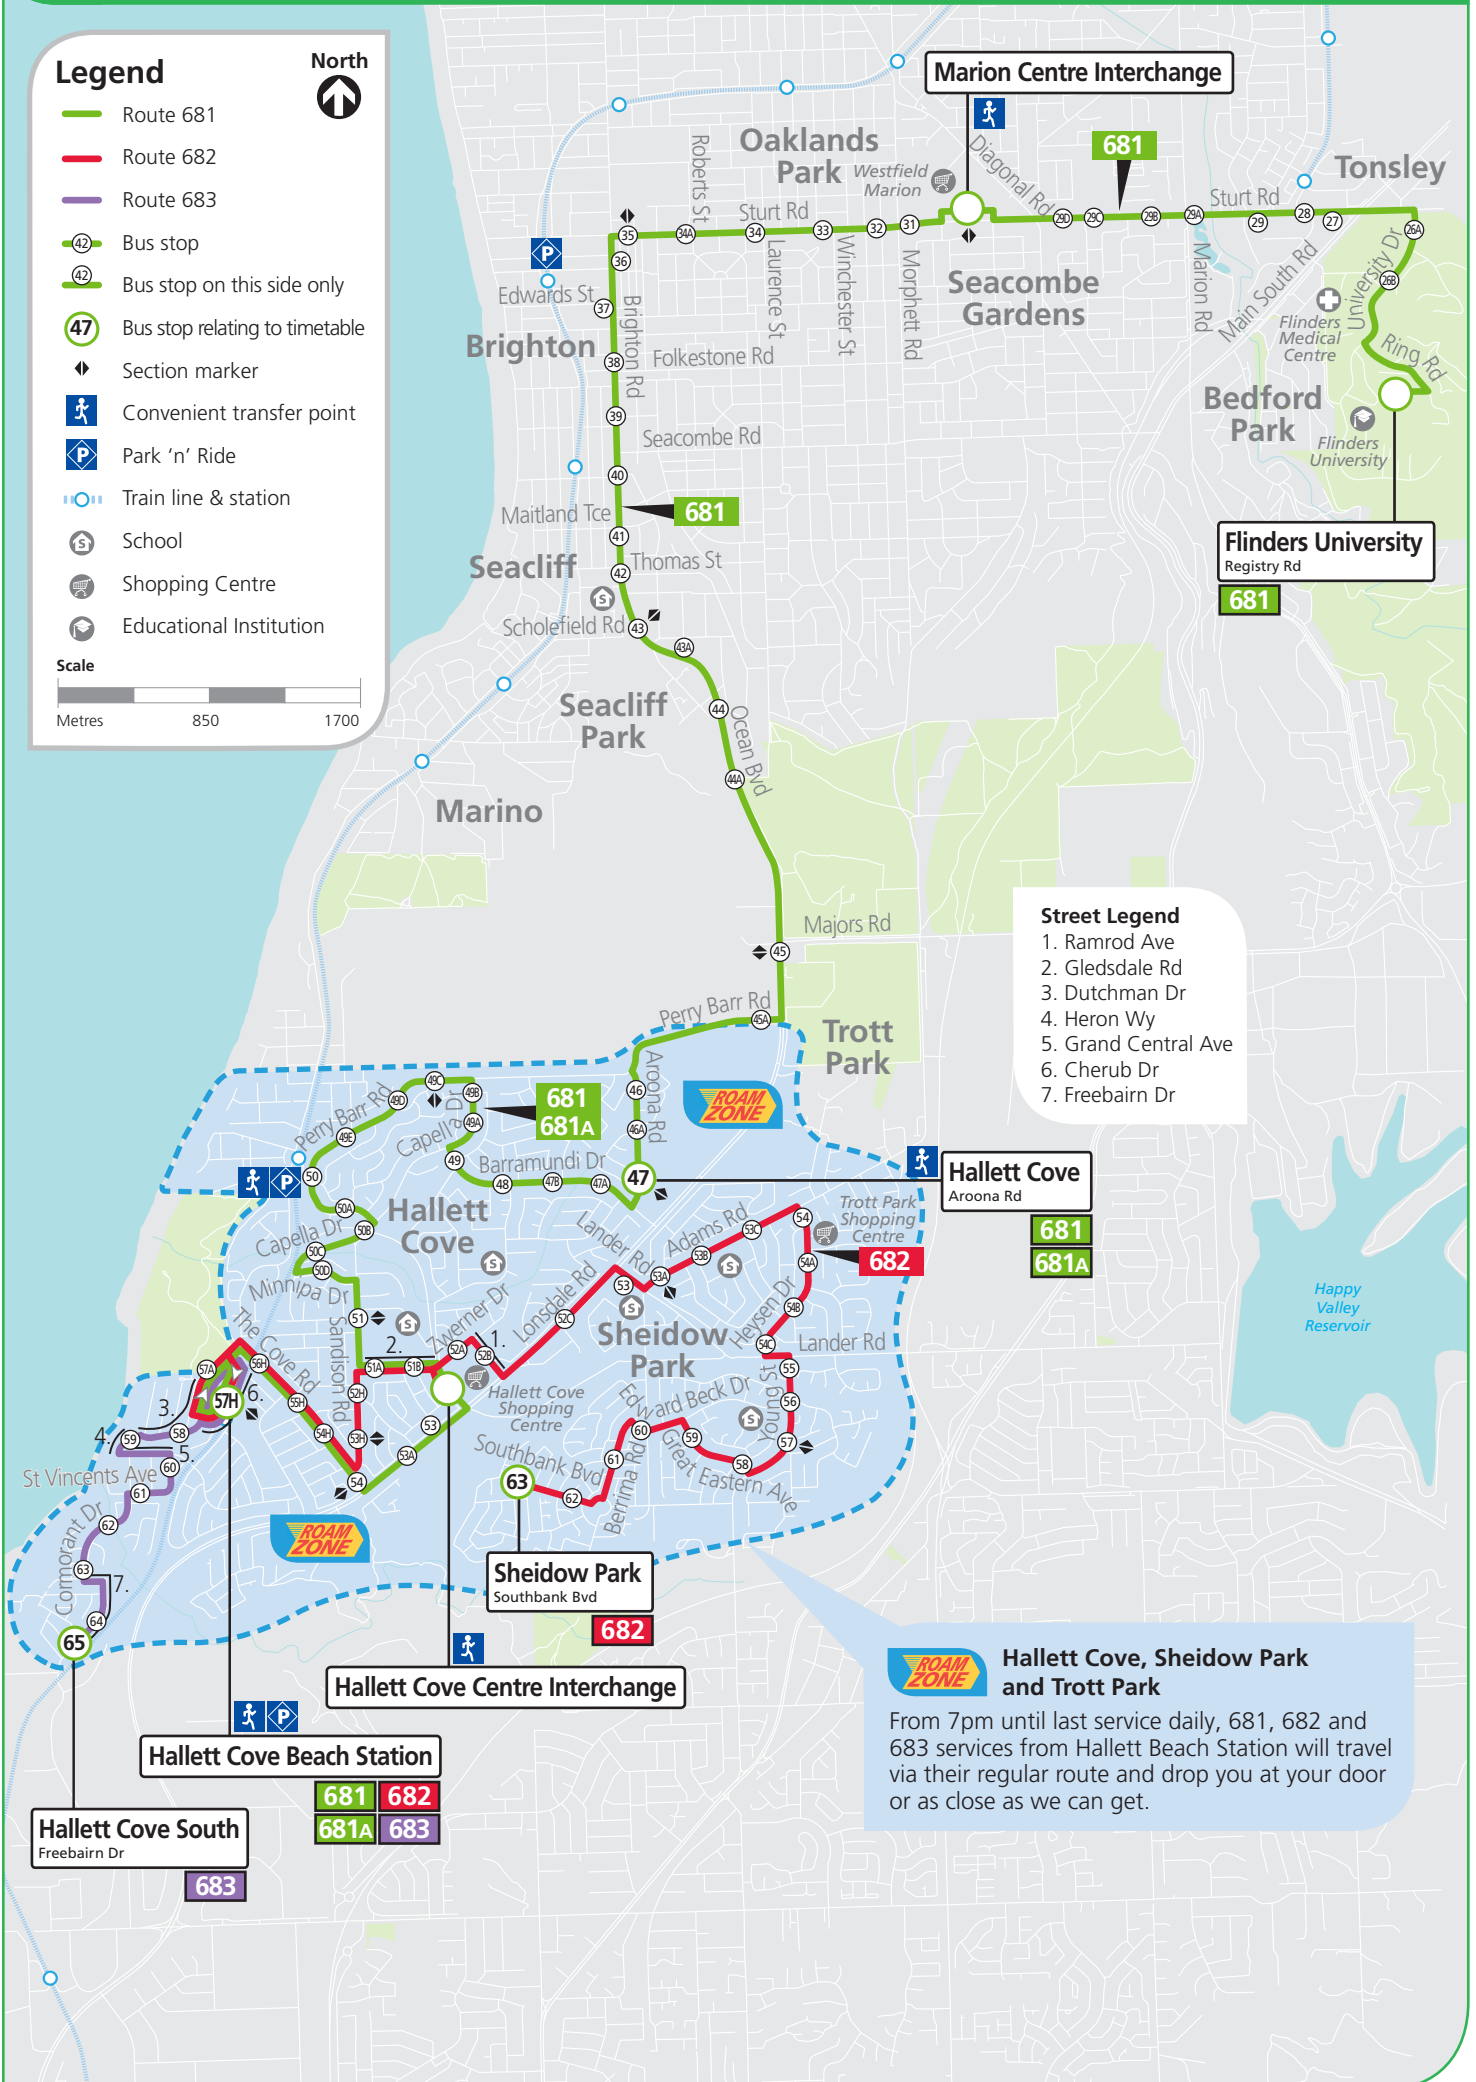

682 Hallett Cove Beach Station to Sheidow Park via Hallett Cove Centre Interchange. Service operates 7 days.

683 Hallett Cove Beach Station to Hallett Cove South via Cormorant Drive. Service operates 7 days.

Hallett Cove, Sheidow Park and Trott Park

From 7pm until last service daily, 681, 682 and 683 services from Hallett Beach Station will travel via their regular route and drop you at your door or as close as we can get.

681, 682, 683 Flinders University & Seidow Park to Hallett Cove

Legend

- Route 681
- Route 682
- Route 683
- Bus stop
- Bus stop on this side only
- Bus stop relating to timetable
- Section marker
- Convenient transfer point
- Park 'n' Ride
- Train line & station
- School
- Shopping Centre
- Educational Institution

Street Legend

1. Ramrod Ave
2. Gledsdale Rd
3. Dutchman Dr
4. Heron Wy
5. Grand Central Ave
6. Cherub Dr
7. Freebairn Dr

Hallett Cove, Seidow Park and Trott Park

From 7pm until last service daily, 681, 682 and 683 services from Hallett Beach Station will travel via their regular route and drop you at your door or as close as we can get.