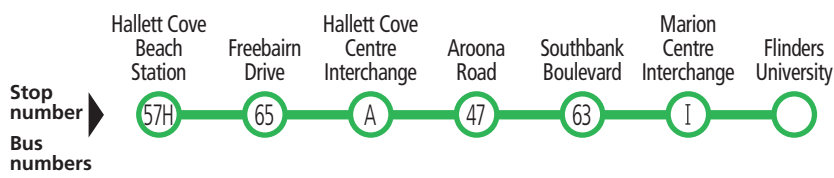

681, 682, 683 Hallett Cove to Sheidow Park & Flinders University

Monday to Friday								
AM	681	6.12	-	6.18	6.30	-	6.46	6.58
	682	6.14	-	6.20	-	6.36	-	-
	681	6.42	-	6.48	7.00	-	7.16	7.28
	682	6.44	-	6.50	-	7.06	-	-
	682	7.14	-	7.20	-	7.36	-	-
	681	7.14	-	7.20	7.32	-	7.48	8.00
	681	7.25	-	7.31	7.43	-	7.59	8.11
	682	7.44	-	7.50	-	8.06	-	-
	681	7.45	-	7.51	8.03	-	8.19	8.31
	681	7.59	-	8.05	8.17	-	8.33	8.45
	682	8.14	-	8.20	-	8.36	-	-
	681	8.15	-	8.21	8.33	-	8.49	9.01
	681	8.29	-	8.35	8.47	-	9.03	9.15
	682	8.44	-	8.50	-	9.06	-	-
	681	8.59	-	9.05	9.17	-	9.33	9.45
	682	9.17	-	9.23	-	9.39	-	-
	683	9.26	9.34	-	-	-	-	-
	681	9.29	-	9.35	9.47	-	10.03	10.15
	682	9.47	-	9.53	-	10.09	-	-
	681	9.59	-	10.05	10.17	-	10.33	10.45
682	10.17	-	10.23	-	10.39	-	-	
681	10.29	-	10.35	10.47	-	11.03	11.15	
682	10.47	-	10.53	-	11.09	-	-	
681	10.59	-	11.05	11.17	-	11.33	11.45	
682	11.17	-	11.23	-	11.39	-	-	
683	11.29	11.37	-	-	-	-	-	
681	11.29	-	11.35	11.47	-	12.03	12.15	
682	11.47	-	11.53	-	12.09	-	-	
PM	681	11.59	-	12.05	12.17	-	12.33	12.45
	682	12.17	-	12.23	-	12.39	-	-
	681	12.29	-	12.35	12.47	-	1.03	1.15
	682	12.47	-	12.53	-	1.09	-	-
	681	12.59	-	1.05	1.17	-	1.33	1.45
	682	1.17	-	1.23	-	1.39	-	-
	683	1.26	1.34	-	-	-	-	-
	681	1.29	-	1.35	1.47	-	2.03	2.15
	682	1.47	-	1.53	-	2.09	-	-
	681	1.59	-	2.05	2.17	-	2.33	2.45
	682	2.17	-	2.23	-	2.39	-	-
	681	2.29	-	2.35	2.47	-	3.03	3.15
	682	2.47	-	2.53	-	3.09	-	-
	681	2.59	-	3.05	3.17	-	3.33	3.45
	682	3.17	-	3.23	-	3.39	-	-
	683	3.29	3.37	-	-	-	-	-
	681	3.29	-	3.35	3.47	-	4.03	4.15
	682	3.47	-	3.53	-	4.09	-	-
	681	3.59	-	4.05	4.17	-	4.33	4.45
	681	4.18	-	4.24	4.36	-	4.52	5.04
682	4.19	-	4.25	-	4.41	-	-	
681	4.29	-	4.35	4.47	-	5.03	5.15	
683	4.41	4.49	-	-	-	-	-	
682	4.49	-	4.55	-	5.11	-	-	
681	4.49	-	4.55	5.07	-	5.23	5.35	
682	5.00	-	5.06	-	5.22	-	-	
681	5.03	-	5.09	5.21	-	5.37	5.49