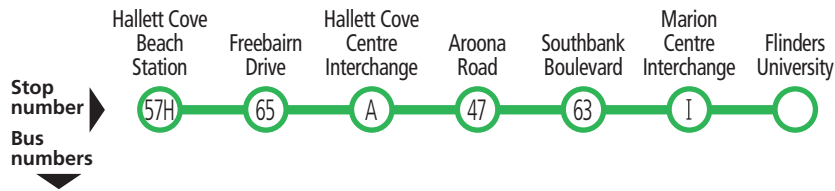

681, 682, 683 Hallett Cove to Sheidow Park & Flinders University

Monday to Friday (continued)

PM	683	5.10	5.18	-	-	-	-	-
	681	5.14	-	5.20	5.32	-	5.47	6.00
	682	5.19	-	5.24	-	5.41	-	-
	683	5.30	5.38	-	-	-	-	-
	682	5.30	-	5.36	-	5.52	-	-
	681	5.30	-	5.36	5.48	-	6.04	6.16
	683	5.50	5.58	-	-	-	-	-
	682	5.50	-	5.56	-	6.12	-	-
	681	5.50	-	5.56	6.08	-	6.24	6.36
	682	6.10	-	6.16	-	6.32	-	-
	681	6.23	-	6.29	6.41	-	6.57	7.09
	682	6.26	-	6.32	-	6.48	-	-
	683	6.35	6.43	-	-	-	-	-
	682	6.48	-	6.54	-	7.10	-	-
	681	7.05	-	7.11	7.23	-	7.39	7.51
	683	7.05	7.13	-	-	-	-	-
	682	7.05	-	7.11	-	7.27	-	-
	682	7.18	-	7.24	-	7.40	-	-
	682	7.44	-	7.50	-	8.06	-	-
	681A	7.48	-	7.54	8.06	-	-	-
	683	7.48	7.56	-	-	-	-	-
	682	8.44	-	8.50	-	9.06	-	-
	681A	8.48	-	8.54	9.06	-	-	-
	682	9.44	-	9.50	-	10.06	-	-
	681A	9.48	-	9.54	10.06	-	-	-
	682	10.44	-	10.50	-	11.06	-	-
	681A	10.48	-	10.54	11.06	-	-	-

Hallett Cove, Sheidow Park and Trott Park

From 7pm until last service daily, 681, 682 and 683 services from Hallett Beach Station will travel via their regular route and drop you at your door or as close as we can get.