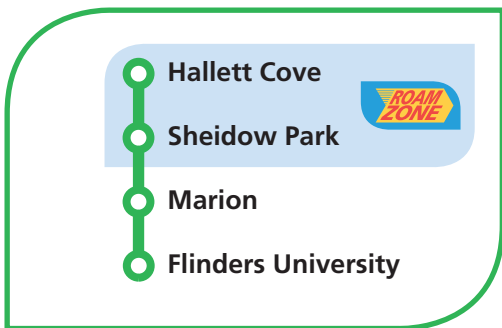

 **681**
682
683

Effective **27 January 2019**

 **681** Hallett Cove to Flinders University

 **682** Hallett Cove to Sheidow Park

 **683** Hallett Cove

Useful information

Visit adelaidemetro.com.au

Get real time journey planning, fare information, disruption alerts & more

Route descriptions

681 Hallett Cove Beach Station to Flinders University via Hallett Cove Centre Interchange, Hallett Cove & Marion Centre Interchange. Service operates 7 days.
681A - terminates at stop 47 Aroona Road, Hallett Cove.

Street Legend

1. Ramrod Ave
2. Gledsdale Rd
3. Dutchman Dr
4. Heron Wy
5. Grand Central Ave
6. Cherub Dr
7. Freebairn Dr

Hallett Cove, Seidow Park and Trott Park

From 7pm until last service daily, 681, 682 and 683 services from Hallett Beach Station will travel via their regular route and drop you at your door or as close as we can get.