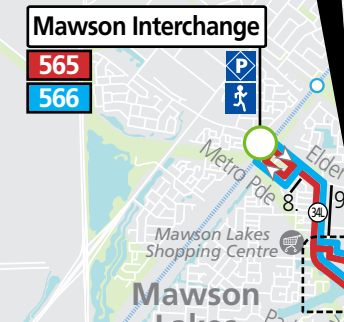

560, 565, 566

Elizabeth, Salisbury & Mawson to Ingle Farm, Golden Grove & Tea Tree Plaza

Legend

- Route 560
- Route 565
- Route 566
- Bus stop
- Bus stop on this side only
- Bus stop relating to timetable
- Section marker
- Convenient transfer point
- Park 'n' Ride
- Train line & station
- Hospital
- School
- Shopping Centre
- Educational Institution

Scale

Street Legend

1. March St
2. Brian St
3. Commerical Rd
4. John St
5. Ann St
6. Wiltshire St
7. Church St
8. Central Link
9. Main St

Salisbury Interchange
560A
560B

Golden Grove Interchange
566

Mawson Interchange
565
566

Ingle Farm
Bridge Rd
560A
560B

560
560A
560B
566

Ingle Farm
Beovich Rd
565

Tea Tree Plaza Interchange
560

Timing point for 566 services only.

Timing point for 566 services only.

Timing point for 560 services only.