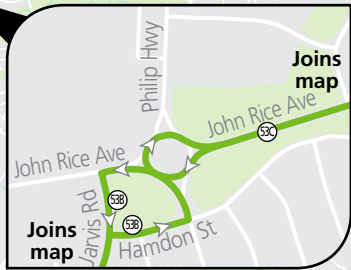

560, 565, 566

Elizabeth, Salisbury & Mawson to Ingle Farm, Golden Grove & Tea Tree Plaza

Legend

- Route 560
- Route 565
- Route 566
- Bus stop
- Bus stop on this side only
- Bus stop relating to timetable
- Section marker
- Convenient transfer point
- Park 'n' Ride
- Train line & station
- Hospital
- School
- Shopping Centre
- Educational Institution

Scale

Street Legend

1. March St
2. Brian St
3. Commerical Rd
4. John St
5. Ann St
6. Wiltshire St
7. Church St
8. Central Link
9. Main St

Salisbury Interchange
560A
560B

Golden Grove Interchange
566

Mawson Interchange
565
566

Ingle Farm
Bridge Rd
560A
560B

560
560A
560B
566

Ingle Farm
Beovich Rd
565

Tea Tree Plaza Interchange
560

Timing point for 566 services only.

Timing point for 566 services only.

Timing point for 560 services only.