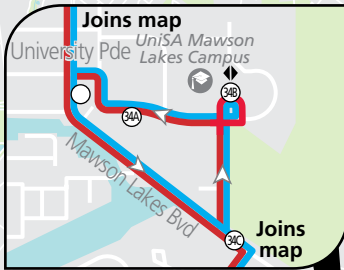

560, 565, 566

Elizabeth, Salisbury & Mawson to Ingle Farm, Golden Grove & Tea Tree Plaza

Legend

- Route 560
- Route 565
- Route 566
- Bus stop
- Bus stop on this side only
- Bus stop relating to timetable
- Section marker
- Convenient transfer point
- Park 'n' Ride
- Train line & station
- Hospital
- School
- Shopping Centre
- Educational Institution

Scale

Street Legend

1. March St
2. Brian St
3. Commerical Rd
4. John St
5. Ann St
6. Wiltshire St
7. Church St
8. Central Link
9. Main St

Salisbury Interchange
560A
560B

Golden Grove Interchange
566

Mawson Interchange
565
566

Ingle Farm
Bridge Rd
560A
560B

560
560A
560B
566

Ingle Farm
Beovich Rd
565

Tea Tree Plaza Interchange
560

Timing point for 566 services only.

Timing point for 566 services only.

Timing point for 560 services only.