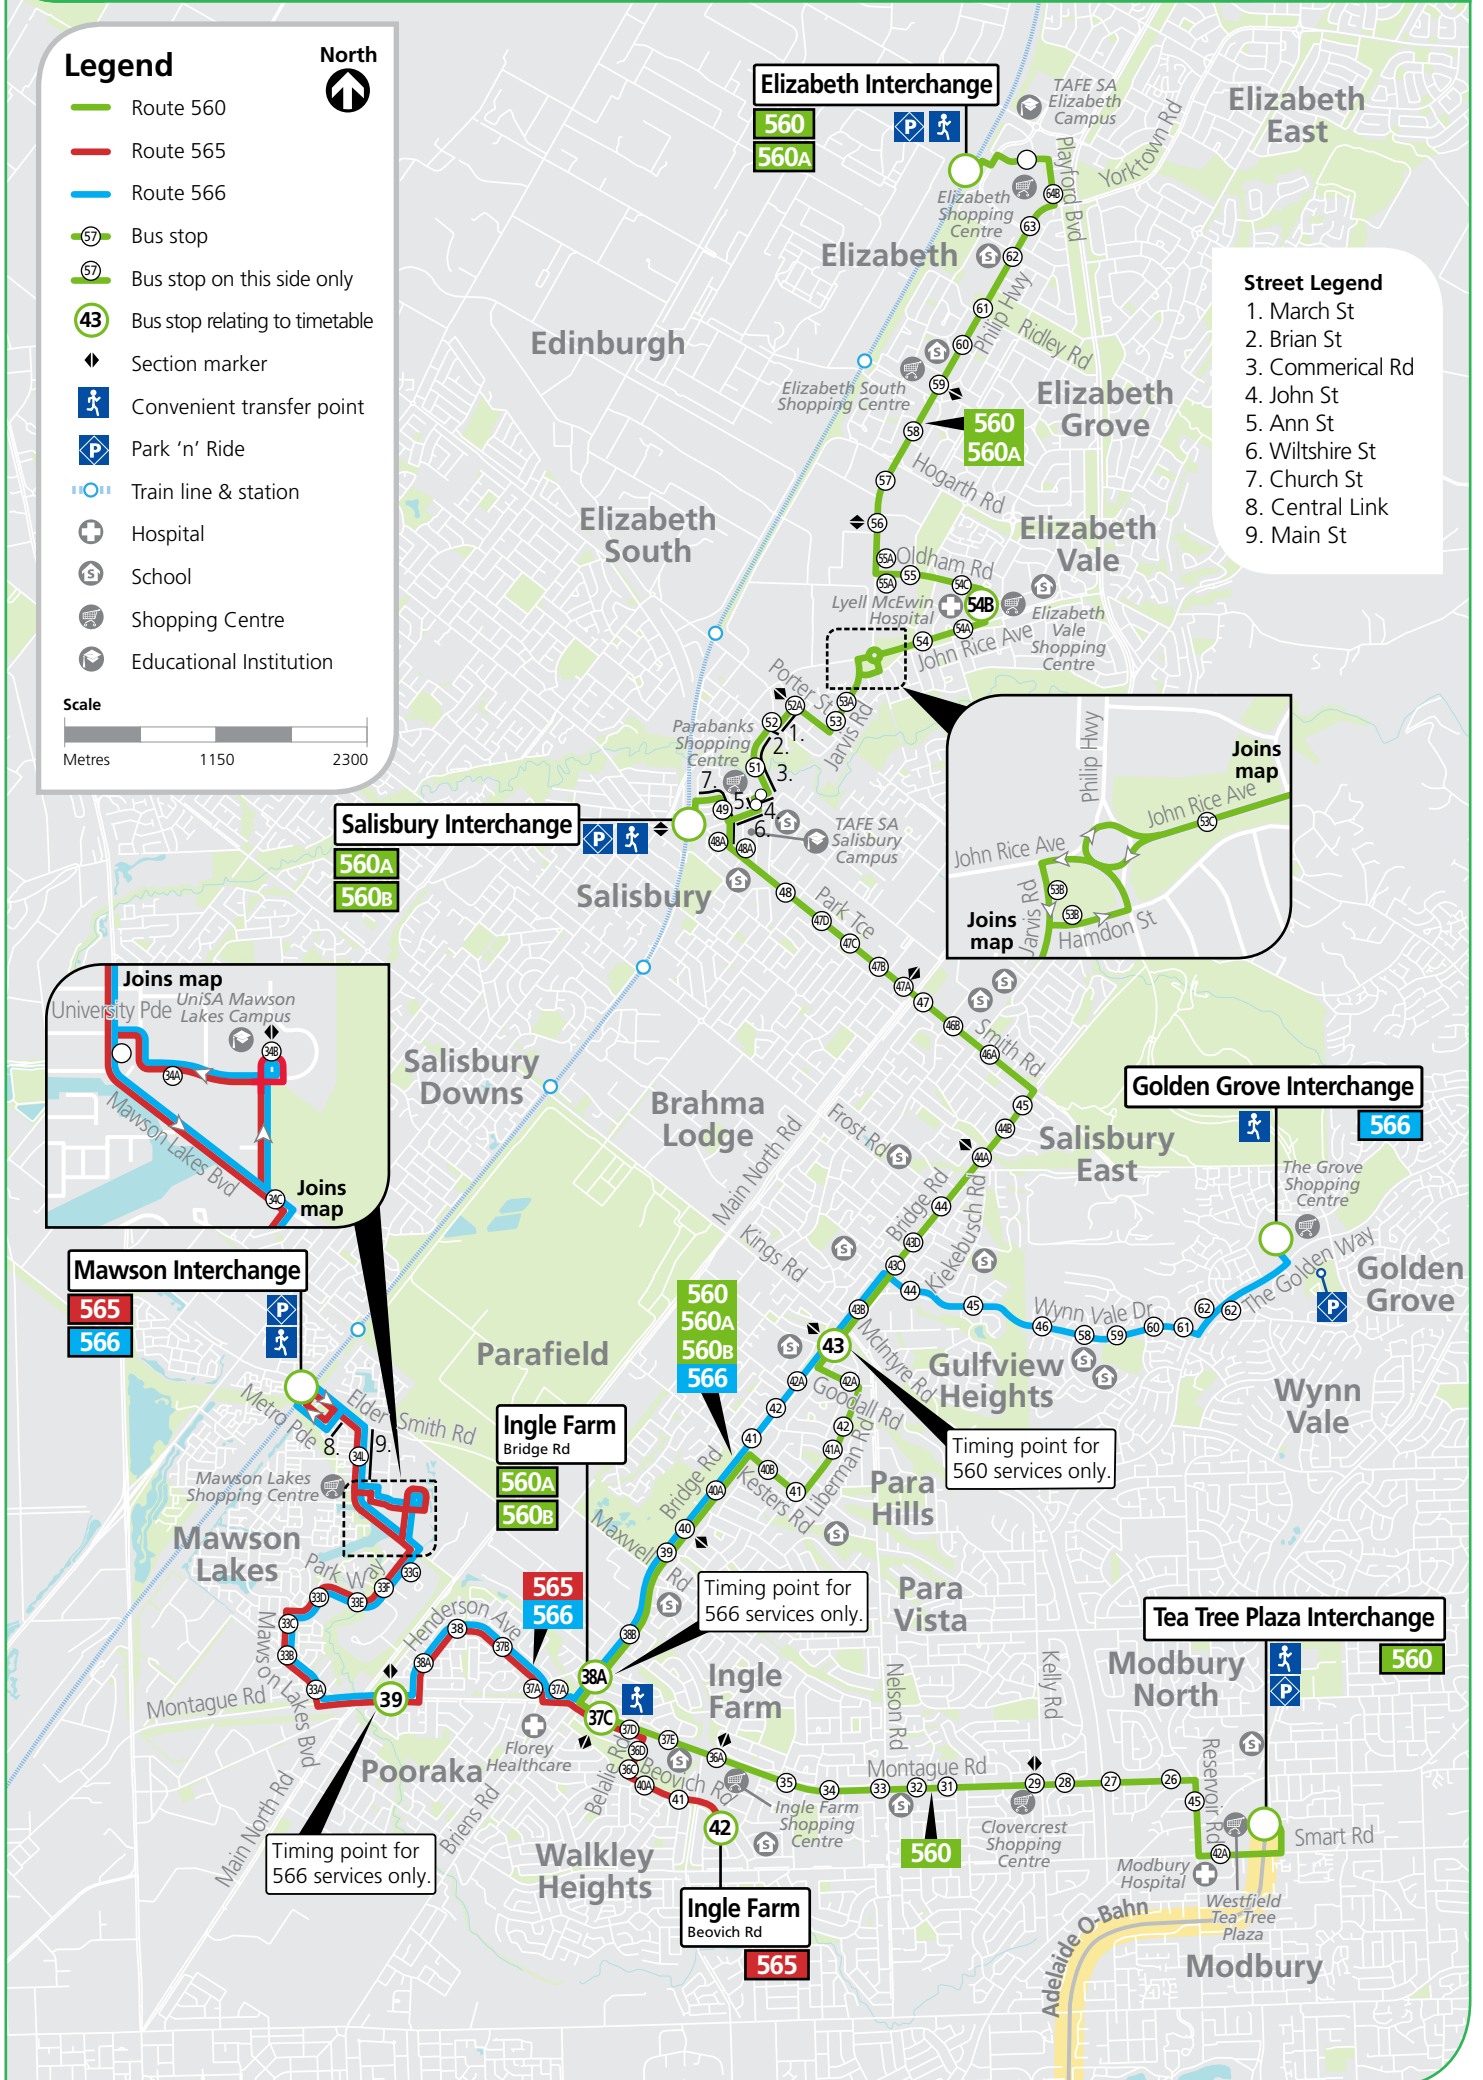

560, 565, 566

Elizabeth, Salisbury & Mawson to Ingle Farm, Golden Grove & Tea Tree Plaza

Legend

- Route 560
- Route 565
- Route 566
- Bus stop
- Bus stop on this side only
- Bus stop relating to timetable
- Section marker
- Convenient transfer point
- Park 'n' Ride
- Train line & station
- Hospital
- School
- Shopping Centre
- Educational Institution

Scale

Street Legend

1. March St
2. Brian St
3. Commerical Rd
4. John St
5. Ann St
6. Wiltshire St
7. Church St
8. Central Link
9. Main St

Salisbury Interchange
560A
560B

Golden Grove Interchange
566

Mawson Interchange
565
566

Ingle Farm
Bridge Rd
560A
560B

560
560A
560B
566

Ingle Farm
Beovich Rd
565

Tea Tree Plaza Interchange
560

Timing point for 566 services only.

Timing point for 566 services only.

Timing point for 560 services only.