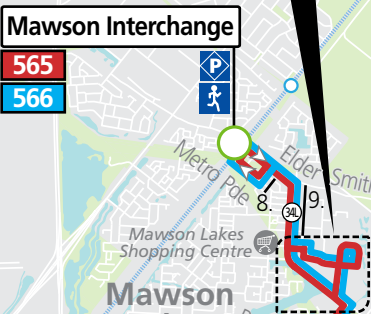

Connections

Connections available at stop 37C Montague Road, Ingle Farm between routes 560 and 565.

560 Tea Tree Plaza to Elizabeth

Sunday & public holidays

AM	560	11.10	11.27	11.38	11.50	12.00	12.13
PM	560	12.10	12.27	12.38	12.50	1.00	1.13
	560	1.10	1.27	1.38	1.50	2.00	2.13
	560	2.10	2.27	2.38	2.50	3.00	3.13
	560	3.10	3.27	3.38	3.50	4.00	4.13
	560	4.10	4.27	4.38	4.50	5.00	5.13
	560	5.10	5.27	5.38	5.50	6.00	6.13
	560	6.10	6.27	6.38	6.50	7.00	7.13

560, 565, 566

Elizabeth, Salisbury & Mawson to Ingle Farm, Golden Grove & Tea Tree Plaza

Legend

- Route 560
- Route 565
- Route 566
- Bus stop
- Bus stop on this side only
- Bus stop relating to timetable
- Section marker
- Convenient transfer point
- Park 'n' Ride
- Train line & station
- Hospital
- School
- Shopping Centre
- Educational Institution

Scale

Street Legend

1. March St
2. Brian St
3. Commerical Rd
4. John St
5. Ann St
6. Wiltshire St
7. Church St
8. Central Link
9. Main St

Timing point for 560 services only.

Timing point for 566 services only.