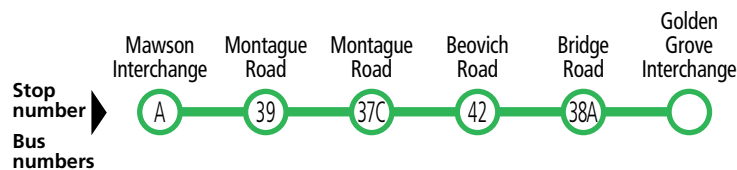

565, 566 Mawson to Ingle Farm and Golden Grove

Monday to Friday							
AM	566	7.43	7.58	-	-	8.03	8.20
	566	8.21	8.36	-	-	8.41	8.58
	565	8.49	-	9.09	9.14	-	-
	566	9.19	9.33	-	-	9.38	9.54
	565	9.49	-	10.09	10.14	-	-
	566	10.19	10.33	-	-	10.38	10.54
	565	10.49	-	11.09	11.14	-	-
	566	11.19	11.33	-	-	11.38	11.54
	565	11.49	-	12.09	12.14	-	-
PM	566	12.19	12.33	-	-	12.38	12.54
	565	12.49	-	1.09	1.14	-	-
	566	1.19	1.33	-	-	1.38	1.54
	565	1.49	-	2.09	2.14	-	-
	566	2.19	2.33	-	-	2.38	2.54
	565	2.49	-	3.09	3.14	-	-
	566	3.19	3.33	-	-	3.38	3.54
	565	3.49	-	4.09	4.14	-	-
	566	4.19	4.34	-	-	4.39	4.56
	565	4.47	-	5.07	5.12	-	-

Connections

Connections available at stop 37C Montague Road, Ingle Farm between routes 560 and 565.