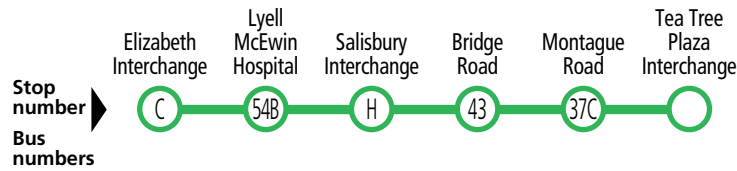

Route descriptions

560 Elizabeth Interchange to Tea Tree Plaza Interchange
via Lyell McEwin Hospital, Salisbury Interchange & Ingle Farm. Service operates 7 days.
560A - terminates at Salisbury Interchange.
560B - Salisbury Interchange to stop 38A Bridge Road, Ingle Farm.

565 Mawson Interchange to Ingle Farm
via Montague Road. Service operates Monday–Saturday.

566 Mawson Interchange to Golden Grove Interchange
via Montague Road & Wynn Vale Drive. Service operates Monday–Saturday.

Government of South Australia

560 Elizabeth & Salisbury to Ingle Farm & Tea Tree Plaza

Monday to Friday							
AM	560	6.07	6.22	6.35	6.48	6.59	7.15
	560	7.07	7.22	7.35	7.48	7.59	8.15
	560B	-	-	7.52	8.08	N8.18	-
	560	7.37	7.52	8.05	8.18	8.29	8.45
	560	8.17	8.32	8.45	8.58	9.09	9.25
	560	8.47	9.02	9.15	9.28	9.39	9.55
	560	9.17	9.32	9.45	9.58	10.09	10.25
	560	9.47	10.02	10.15	10.28	10.39	10.55
	560	10.17	10.32	10.45	10.58	11.09	11.25
	560	10.47	11.02	11.15	11.28	11.39	11.55
	560	11.17	11.32	11.45	11.58	12.09	12.25
	560	11.47	12.02	12.15	12.28	12.39	12.55
PM	560	12.17	12.32	12.45	12.58	1.09	1.25
	560	12.47	1.02	1.15	1.28	1.39	1.55
	560	1.17	1.32	1.45	1.58	2.09	2.25
	560	1.47	2.02	2.15	2.28	2.39	2.55
	560	2.17	2.32	2.45	2.58	3.09	3.25
	560	2.47	3.02	3.15	3.28	3.39	3.55
	560	3.17	3.32	3.45	3.58	4.09	4.25
	560	3.45	4.00	4.13	4.26	4.37	4.53
	560	4.15	4.30	4.43	4.56	5.07	5.23
	560	4.45	5.00	5.13	5.26	5.37	5.53
	560	5.21	5.36	5.49	6.02	6.13	6.29
	560A	6.01	6.16	6.29	-	-	-
	560A	6.43	6.58	7.11	-	-	-

Scale

Street Legend

1. March St
2. Brian St
3. Commerical Rd
4. John St
5. Ann St
6. Wiltshire St
7. Church St
8. Central Link
9. Main St

Timing point for 560 services only.

Timing point for 566 services only.