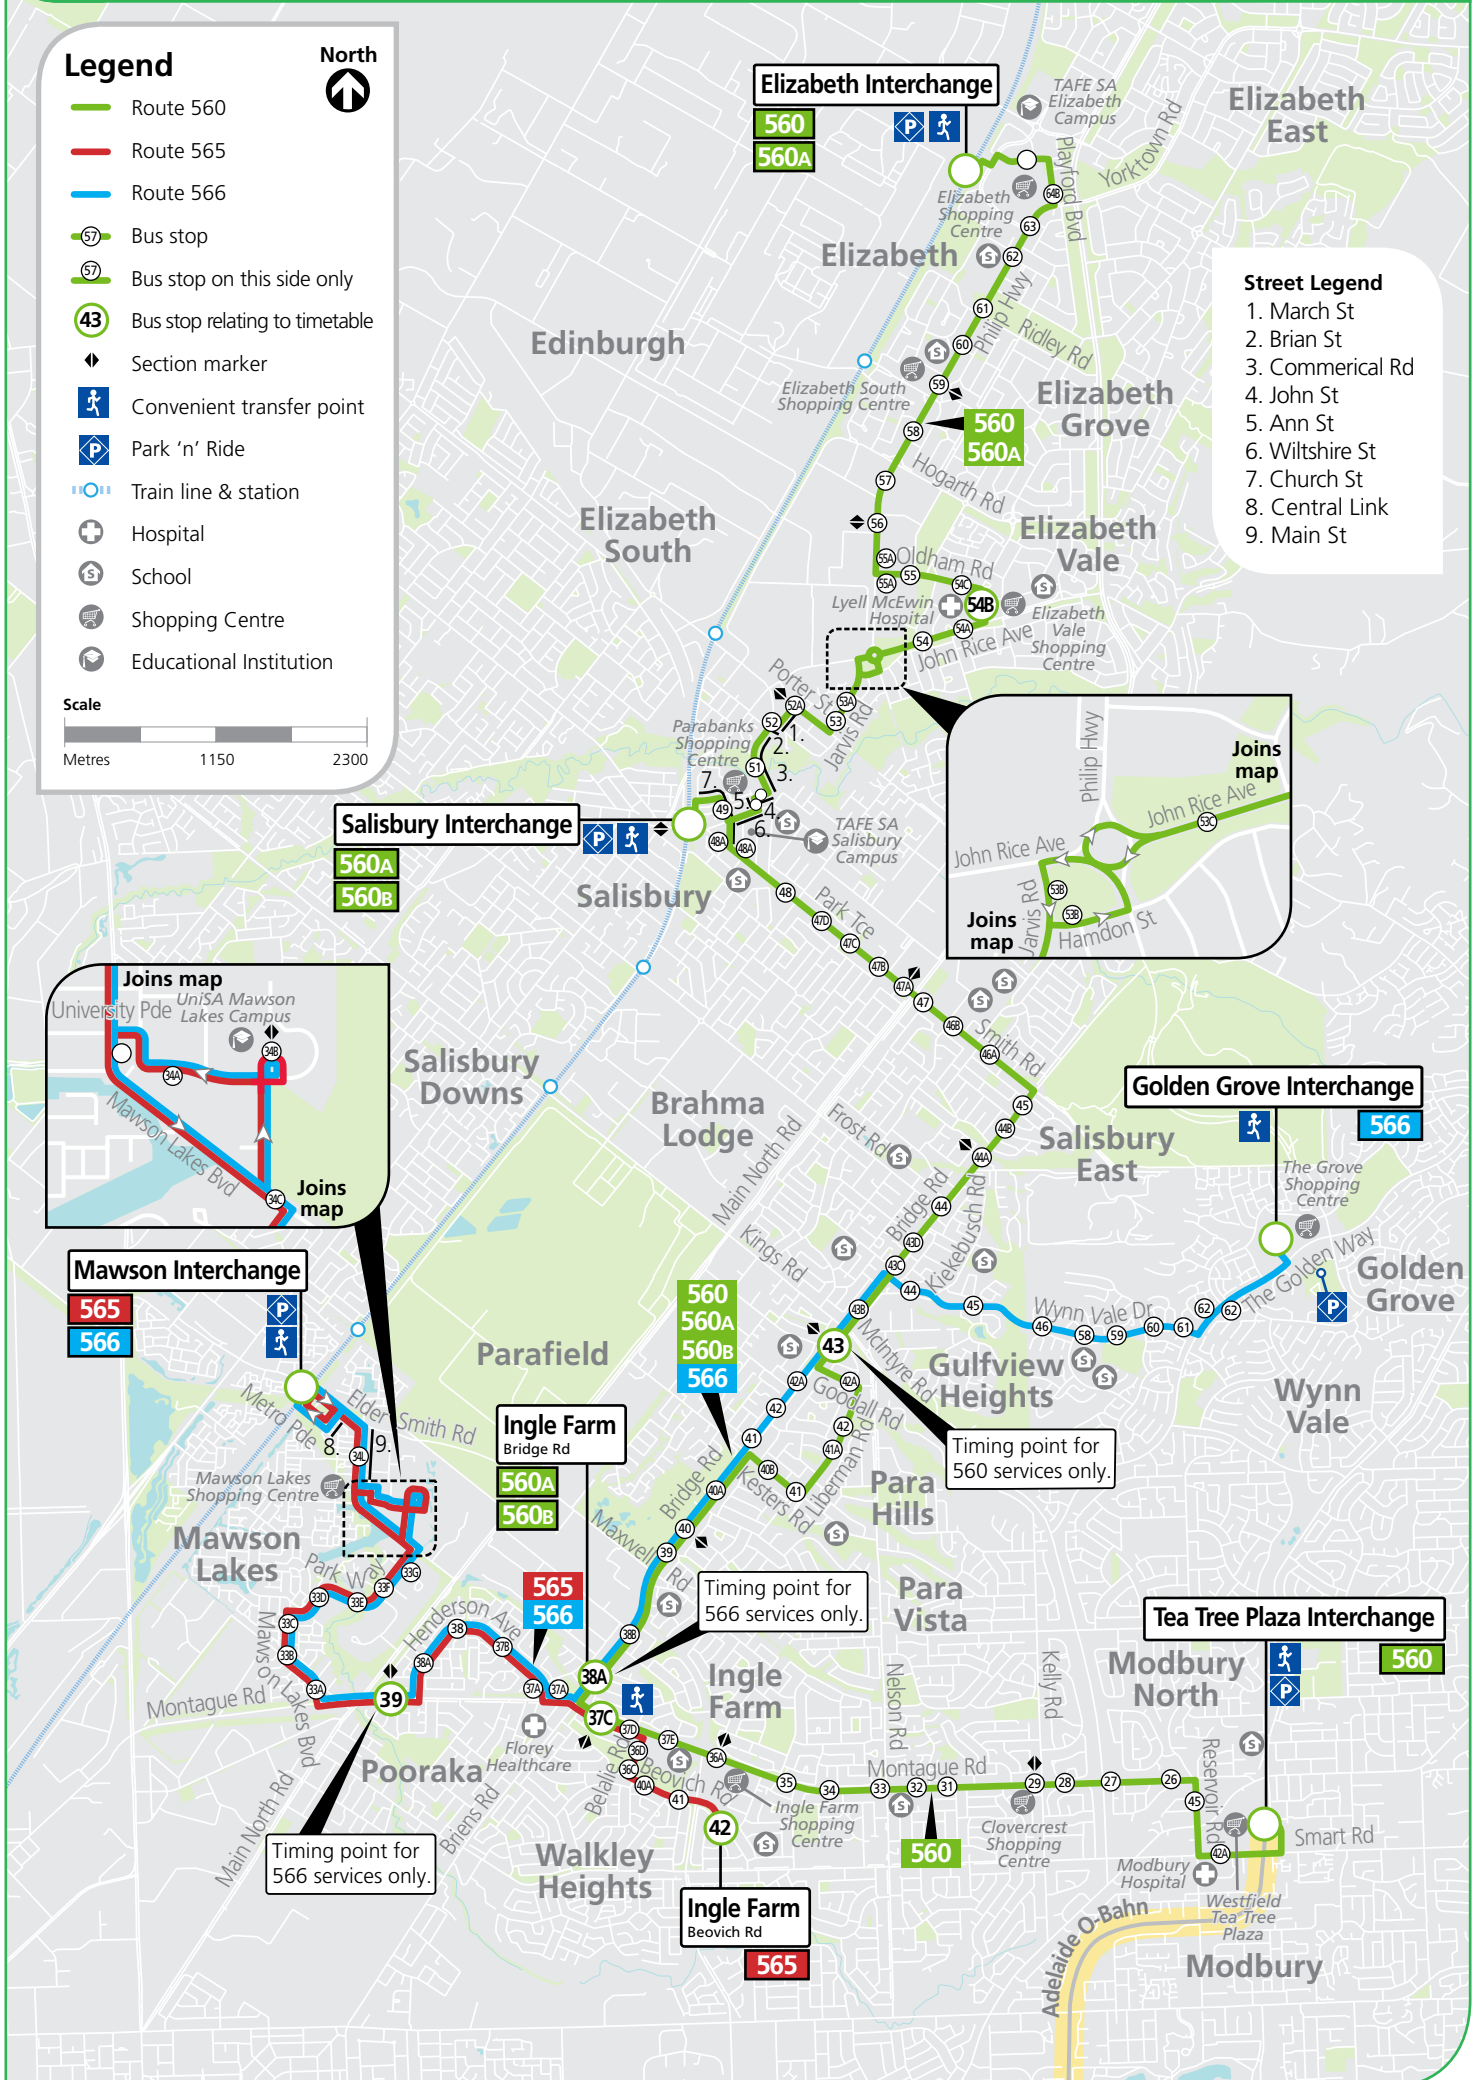

Connections

Connections available at stop 37C Montague Road, Ingle Farm between routes 560 and 565.

560 Tea Tree Plaza to Elizabeth

Saturday only

AM	560	9.10	9.27	9.38	9.50	10.00	10.13
	560	10.10	10.27	10.38	10.50	11.00	11.13
PM	560	11.10	11.27	11.38	11.50	12.00	12.13
	560	12.10	12.27	12.38	12.50	1.00	1.13
	560	1.10	1.27	1.38	1.50	2.00	2.13
	560	2.10	2.27	2.38	2.50	3.00	3.13
	560	3.10	3.27	3.38	3.50	4.00	4.13
	560	4.10	4.27	4.38	4.50	5.00	5.13
	560	5.10	5.27	5.38	5.50	6.00	6.13
560	6.10	6.27	6.38	6.50	7.00	7.13	

Connections

Connections available at stop 37C Montague Road, Ingle Farm between routes 560 and 565.

560 Tea Tree Plaza to Elizabeth

Sunday & public holidays

AM	560	11.10	11.27	11.38	11.50	12.00	12.13
PM	560	12.10	12.27	12.38	12.50	1.00	1.13
	560	1.10	1.27	1.38	1.50	2.00	2.13
	560	2.10	2.27	2.38	2.50	3.00	3.13
	560	3.10	3.27	3.38	3.50	4.00	4.13
	560	4.10	4.27	4.38	4.50	5.00	5.13
	560	5.10	5.27	5.38	5.50	6.00	6.13
	560	6.10	6.27	6.38	6.50	7.00	7.13

560, 565, 566

Elizabeth, Salisbury & Mawson to Ingle Farm, Golden Grove & Tea Tree Plaza

Legend

- Route 560
- Route 565
- Route 566
- Bus stop
- Bus stop on this side only
- Bus stop relating to timetable
- Section marker
- Convenient transfer point
- Park 'n' Ride
- Train line & station
- Hospital
- School
- Shopping Centre
- Educational Institution

Scale

Street Legend

1. March St
2. Brian St
3. Commerical Rd
4. John St
5. Ann St
6. Wiltshire St
7. Church St
8. Central Link
9. Main St

Timing point for 560 services only.

Timing point for 566 services only.