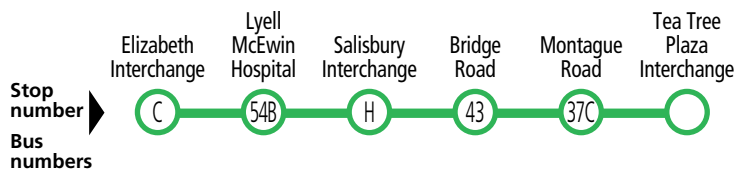

Connections

Connections available at stop 37C Montague Road, Ingle Farm between routes 560 and 565.

560 Elizabeth to Tea Tree Plaza

Saturday only

	560	7.48	8.00	8.11	8.23	8.34	8.50
AM	560	8.58	9.10	9.21	9.33	9.44	10.00
	560	9.58	10.10	10.21	10.33	10.44	11.00
	560	10.58	11.10	11.21	11.33	11.44	12.00
	560	11.58	12.10	12.21	12.33	12.44	1.00
PM	560	12.58	1.10	1.21	1.33	1.44	2.00
	560	1.58	2.10	2.21	2.33	2.44	3.00
	560	2.58	3.10	3.21	3.33	3.44	4.00
	560	3.58	4.10	4.21	4.33	4.44	5.00
	560	4.58	5.10	5.21	5.33	5.44	6.00

Connections

Connections available at stop 37C Montague Road, Ingle Farm between routes 560 and 565.

565, 566 Mawson to Ingle Farm and Golden Grove

Saturday only

	565	8.20	-	8.34	8.39	-	-
AM	566	9.30	9.44	-	-	9.49	10.05
	565	10.30	-	10.44	10.49	-	-
	566	11.30	11.44	-	-	11.49	12.05
	565	12.30	-	12.44	12.49	-	-
PM	566	1.30	1.44	-	-	1.49	2.05
	565	2.30	-	2.44	2.49	-	-
	566	3.30	3.44	-	-	3.49	4.05
	565	4.30	-	4.44	4.49	-	-
	566	5.30	5.44	-	-	5.49	6.05

Connections

Connections available at stop 37C Montague Road, Ingle Farm between routes 560 and 565.

560 Elizabeth to Tea Tree Plaza

Sunday & public holidays

	560	9.48	10.00	10.11	10.23	10.34	10.50
AM	560	10.58	11.10	11.21	11.33	11.44	12.00
	560	11.58	12.10	12.21	12.33	12.44	1.00
	560	12.58	1.10	1.21	1.33	1.44	2.00
PM	560	1.58	2.10	2.21	2.33	2.44	3.00
	560	2.58	3.10	3.21	3.33	3.44	4.00
	560	3.58	4.10	4.21	4.33	4.44	5.00
	560	4.58	5.10	5.21	5.33	5.44	6.00