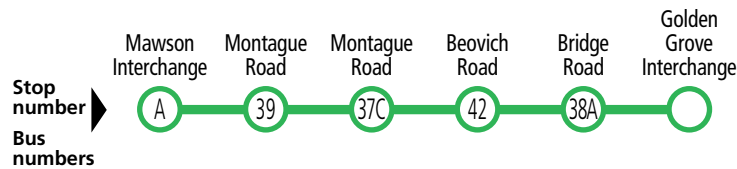

Connections

Connections available at stop 37C Montague Road, Ingle Farm between routes 560 and 565.

560 Elizabeth to Tea Tree Plaza

Saturday only

	560	7.48	8.00	8.11	8.23	8.34	8.50
AM	560	8.58	9.10	9.21	9.33	9.44	10.00
	560	9.58	10.10	10.21	10.33	10.44	11.00
	560	10.58	11.10	11.21	11.33	11.44	12.00
	560	11.58	12.10	12.21	12.33	12.44	1.00
PM	560	12.58	1.10	1.21	1.33	1.44	2.00
	560	1.58	2.10	2.21	2.33	2.44	3.00
	560	2.58	3.10	3.21	3.33	3.44	4.00
	560	3.58	4.10	4.21	4.33	4.44	5.00
	560	4.58	5.10	5.21	5.33	5.44	6.00

Connections

Connections available at stop 37C Montague Road, Ingle Farm between routes 560 and 565.

565, 566 Mawson to Ingle Farm and Golden Grove

Saturday only

	565	8.20	-	8.34	8.39	-	-
AM	566	9.30	9.44	-	-	9.49	10.05
	565	10.30	-	10.44	10.49	-	-
	566	11.30	11.44	-	-	11.49	12.05
	565	12.30	-	12.44	12.49	-	-
PM	566	1.30	1.44	-	-	1.49	2.05
	565	2.30	-	2.44	2.49	-	-
	566	3.30	3.44	-	-	3.49	4.05
	565	4.30	-	4.44	4.49	-	-
	566	5.30	5.44	-	-	5.49	6.05

Connections

Connections available at stop 37C Montague Road, Ingle Farm between routes 560 and 565.

560 Elizabeth to Tea Tree Plaza

Sunday & public holidays

	560	9.48	10.00	10.11	10.23	10.34	10.50
AM	560	10.58	11.10	11.21	11.33	11.44	12.00
	560	11.58	12.10	12.21	12.33	12.44	1.00
	560	12.58	1.10	1.21	1.33	1.44	2.00
PM	560	1.58	2.10	2.21	2.33	2.44	3.00
	560	2.58	3.10	3.21	3.33	3.44	4.00
	560	3.58	4.10	4.21	4.33	4.44	5.00
	560	4.58	5.10	5.21	5.33	5.44	6.00