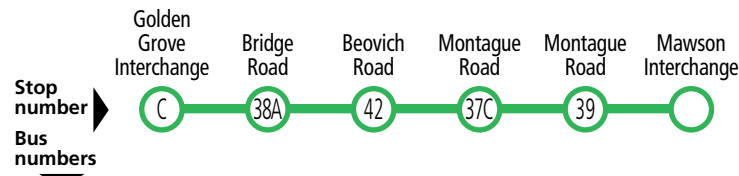

Legend

- G** – Time shown is at stop 38A Bridge Road, Ingle Farm. Service departs Roma Mitchell Secondary College 5 minutes prior to the time shown.
- J** – Time shown is at stop 38A Bridge Road, Ingle Farm. Service departs from Kildare College at 3.30pm.
- S** – School days only.
- V** – School days only, except Wednesdays.
- W** – School day Wednesdays only.

Connections

Connections available at stop 37C Montague Road, Ingle Farm between routes 560 and 565.

565, 566 Golden Grove & Ingle Farm to Mawson

Monday to Friday

	565	-	-	7.54	7.59	-	8.21
AM	566	8.12	8.29	-	-	8.34	8.49
	565	-	-	8.43	8.48	-	9.10
	566	8.49	9.05	-	-	9.10	9.24
	565	-	-	9.17	9.22	-	9.44
	566	9.29	9.45	-	-	9.50	10.04
	565	-	-	10.10	10.15	-	10.37
	566	10.29	10.45	-	-	10.50	11.04
	565	-	-	11.10	11.15	-	11.37
	566	11.29	11.45	-	-	11.50	12.04
	PM	565	-	-	12.10	12.15	-
566		12.29	12.45	-	-	12.50	1.04
565		-	-	1.10	1.15	-	1.37
566		1.29	1.45	-	-	1.50	2.04
565		-	-	2.10	2.15	-	2.37
566		2.29	2.45	-	-	2.50	3.04
565		-	-	3.10	3.15	-	3.37
566		3.29	3.45	-	-	3.50	4.04
565		-	-	4.15	4.20	-	4.42
566		4.27	4.44	-	-	4.49	5.04
565		-	-	5.00	5.05	-	5.27
566		5.02	5.19	-	-	5.24	5.39
565		-	-	5.31	5.36	-	5.57

Connections

Connections available at stop 37C Montague Road, Ingle Farm between routes 560 and 565.

560 Tea Tree Plaza to Elizabeth

Saturday only

AM	560	9.10	9.27	9.38	9.50	10.00	10.13
	560	10.10	10.27	10.38	10.50	11.00	11.13
PM	560	11.10	11.27	11.38	11.50	12.00	12.13
	560	12.10	12.27	12.38	12.50	1.00	1.13
	560	1.10	1.27	1.38	1.50	2.00	2.13
	560	2.10	2.27	2.38	2.50	3.00	3.13
	560	3.10	3.27	3.38	3.50	4.00	4.13
	560	4.10	4.27	4.38	4.50	5.00	5.13
	560	5.10	5.27	5.38	5.50	6.00	6.13
560	6.10	6.27	6.38	6.50	7.00	7.13	