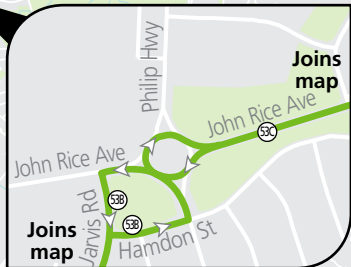

Route descriptions

560 Elizabeth Interchange to Tea Tree Plaza Interchange
via Lyell McEwin Hospital, Salisbury Interchange & Ingle Farm. Service operates 7 days.
560A - terminates at Salisbury Interchange.
560B - Salisbury Interchange to stop 38A Bridge Road, Ingle Farm.

Connections

Connections available at stop 37C Montague Road, Ingle Farm between routes 560 and 565.

560 Tea Tree Plaza to Elizabeth

Sunday & public holidays

AM	560	11.10	11.27	11.38	11.50	12.00	12.13
PM	560	12.10	12.27	12.38	12.50	1.00	1.13
	560	1.10	1.27	1.38	1.50	2.00	2.13
	560	2.10	2.27	2.38	2.50	3.00	3.13
	560	3.10	3.27	3.38	3.50	4.00	4.13
	560	4.10	4.27	4.38	4.50	5.00	5.13
	560	5.10	5.27	5.38	5.50	6.00	6.13
	560	6.10	6.27	6.38	6.50	7.00	7.13

560, 565, 566

Elizabeth, Salisbury & Mawson to Ingle Farm, Golden Grove & Tea Tree Plaza

Legend

- Route 560
- Route 565
- Route 566
- Bus stop
- Bus stop on this side only
- Bus stop relating to timetable
- Section marker
- Convenient transfer point
- Park 'n' Ride
- Train line & station
- Hospital
- School
- Shopping Centre
- Educational Institution

Scale

Street Legend

1. March St
2. Brian St
3. Commerical Rd
4. John St
5. Ann St
6. Wiltshire St
7. Church St
8. Central Link
9. Main St

Timing point for 560 services only.

Timing point for 566 services only.