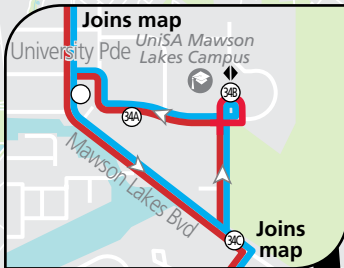

Connections

Connections available at stop 37C Montague Road, Ingle Farm between routes 560 and 565.

560 Tea Tree Plaza to Elizabeth

Saturday only

AM	560	9.10	9.27	9.38	9.50	10.00	10.13
	560	10.10	10.27	10.38	10.50	11.00	11.13
PM	560	11.10	11.27	11.38	11.50	12.00	12.13
	560	12.10	12.27	12.38	12.50	1.00	1.13
	560	1.10	1.27	1.38	1.50	2.00	2.13
	560	2.10	2.27	2.38	2.50	3.00	3.13
	560	3.10	3.27	3.38	3.50	4.00	4.13
	560	4.10	4.27	4.38	4.50	5.00	5.13
	560	5.10	5.27	5.38	5.50	6.00	6.13
560	6.10	6.27	6.38	6.50	7.00	7.13	

Connections

Connections available at stop 37C Montague Road, Ingle Farm between routes 560 and 565.

560 Tea Tree Plaza to Elizabeth

Sunday & public holidays

AM	560	11.10	11.27	11.38	11.50	12.00	12.13
PM	560	12.10	12.27	12.38	12.50	1.00	1.13
	560	1.10	1.27	1.38	1.50	2.00	2.13
	560	2.10	2.27	2.38	2.50	3.00	3.13
	560	3.10	3.27	3.38	3.50	4.00	4.13
	560	4.10	4.27	4.38	4.50	5.00	5.13
	560	5.10	5.27	5.38	5.50	6.00	6.13
	560	6.10	6.27	6.38	6.50	7.00	7.13

560, 565, 566

Elizabeth, Salisbury & Mawson to Ingle Farm, Golden Grove & Tea Tree Plaza

Legend

- Route 560
- Route 565
- Route 566
- Bus stop
- Bus stop on this side only
- Bus stop relating to timetable
- Section marker
- Convenient transfer point
- Park 'n' Ride
- Train line & station
- Hospital
- School
- Shopping Centre
- Educational Institution

Scale

Street Legend

1. March St
2. Brian St
3. Commerical Rd
4. John St
5. Ann St
6. Wiltshire St
7. Church St
8. Central Link
9. Main St

Timing point for 560 services only.

Timing point for 566 services only.