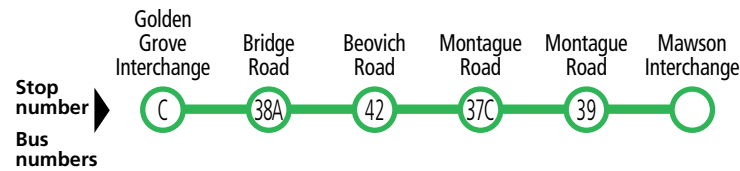

Connections

Connections available at stop 37C Montague Road, Ingle Farm between routes 560 and 565.

560 Tea Tree Plaza to Elizabeth

Saturday only

AM	560	9.10	9.27	9.38	9.50	10.00	10.13
	560	10.10	10.27	10.38	10.50	11.00	11.13
PM	560	11.10	11.27	11.38	11.50	12.00	12.13
	560	12.10	12.27	12.38	12.50	1.00	1.13
	560	1.10	1.27	1.38	1.50	2.00	2.13
	560	2.10	2.27	2.38	2.50	3.00	3.13
	560	3.10	3.27	3.38	3.50	4.00	4.13
	560	4.10	4.27	4.38	4.50	5.00	5.13
	560	5.10	5.27	5.38	5.50	6.00	6.13
560	6.10	6.27	6.38	6.50	7.00	7.13	

Connections

Connections available at stop 37C Montague Road, Ingle Farm between routes 560 and 565.

565, 566 Golden Grove & Ingle Farm to Mawson

Saturday only

AM	566	8.37	8.53	-	-	8.58	9.12
	565	-	-	9.22	9.27	-	9.42
PM	566	10.37	10.53	-	-	10.58	11.12
	565	-	-	11.22	11.27	-	11.42
	566	12.37	12.53	-	-	12.58	1.12
	565	-	-	1.22	1.27	-	1.42
	566	2.37	2.53	-	-	2.58	3.12
	565	-	-	3.22	3.27	-	3.42
	566	4.37	4.53	-	-	4.58	5.12
565	-	-	5.22	5.27	-	5.42	

Connections

Connections available at stop 37C Montague Road, Ingle Farm between routes 560 and 565.

560 Tea Tree Plaza to Elizabeth

Sunday & public holidays

AM	560	11.10	11.27	11.38	11.50	12.00	12.13
PM	560	12.10	12.27	12.38	12.50	1.00	1.13
	560	1.10	1.27	1.38	1.50	2.00	2.13
	560	2.10	2.27	2.38	2.50	3.00	3.13
	560	3.10	3.27	3.38	3.50	4.00	4.13
	560	4.10	4.27	4.38	4.50	5.00	5.13
	560	5.10	5.27	5.38	5.50	6.00	6.13
	560	6.10	6.27	6.38	6.50	7.00	7.13