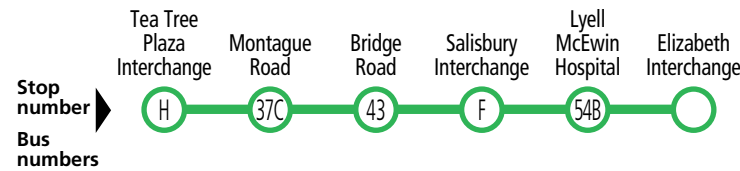

Connections

Connections available at stop 37C Montague Road, Ingle Farm between routes 560 and 565.

560 Tea Tree Plaza to Elizabeth

Saturday only

AM	560	9.10	9.27	9.38	9.50	10.00	10.13
	560	10.10	10.27	10.38	10.50	11.00	11.13
PM	560	11.10	11.27	11.38	11.50	12.00	12.13
	560	12.10	12.27	12.38	12.50	1.00	1.13
	560	1.10	1.27	1.38	1.50	2.00	2.13
	560	2.10	2.27	2.38	2.50	3.00	3.13
	560	3.10	3.27	3.38	3.50	4.00	4.13
	560	4.10	4.27	4.38	4.50	5.00	5.13
	560	5.10	5.27	5.38	5.50	6.00	6.13
560	6.10	6.27	6.38	6.50	7.00	7.13	

Connections

Connections available at stop 37C Montague Road, Ingle Farm between routes 560 and 565.

565, 566 Golden Grove & Ingle Farm to Mawson

Saturday only

AM	566	8.37	8.53	-	-	8.58	9.12
	565	-	-	9.22	9.27	-	9.42
PM	566	10.37	10.53	-	-	10.58	11.12
	565	-	-	11.22	11.27	-	11.42
	566	12.37	12.53	-	-	12.58	1.12
	565	-	-	1.22	1.27	-	1.42
	566	2.37	2.53	-	-	2.58	3.12
	565	-	-	3.22	3.27	-	3.42
	566	4.37	4.53	-	-	4.58	5.12
565	-	-	5.22	5.27	-	5.42	

Connections

Connections available at stop 37C Montague Road, Ingle Farm between routes 560 and 565.

560 Tea Tree Plaza to Elizabeth

Sunday & public holidays

AM	560	11.10	11.27	11.38	11.50	12.00	12.13
PM	560	12.10	12.27	12.38	12.50	1.00	1.13
	560	1.10	1.27	1.38	1.50	2.00	2.13
	560	2.10	2.27	2.38	2.50	3.00	3.13
	560	3.10	3.27	3.38	3.50	4.00	4.13
	560	4.10	4.27	4.38	4.50	5.00	5.13
	560	5.10	5.27	5.38	5.50	6.00	6.13
	560	6.10	6.27	6.38	6.50	7.00	7.13