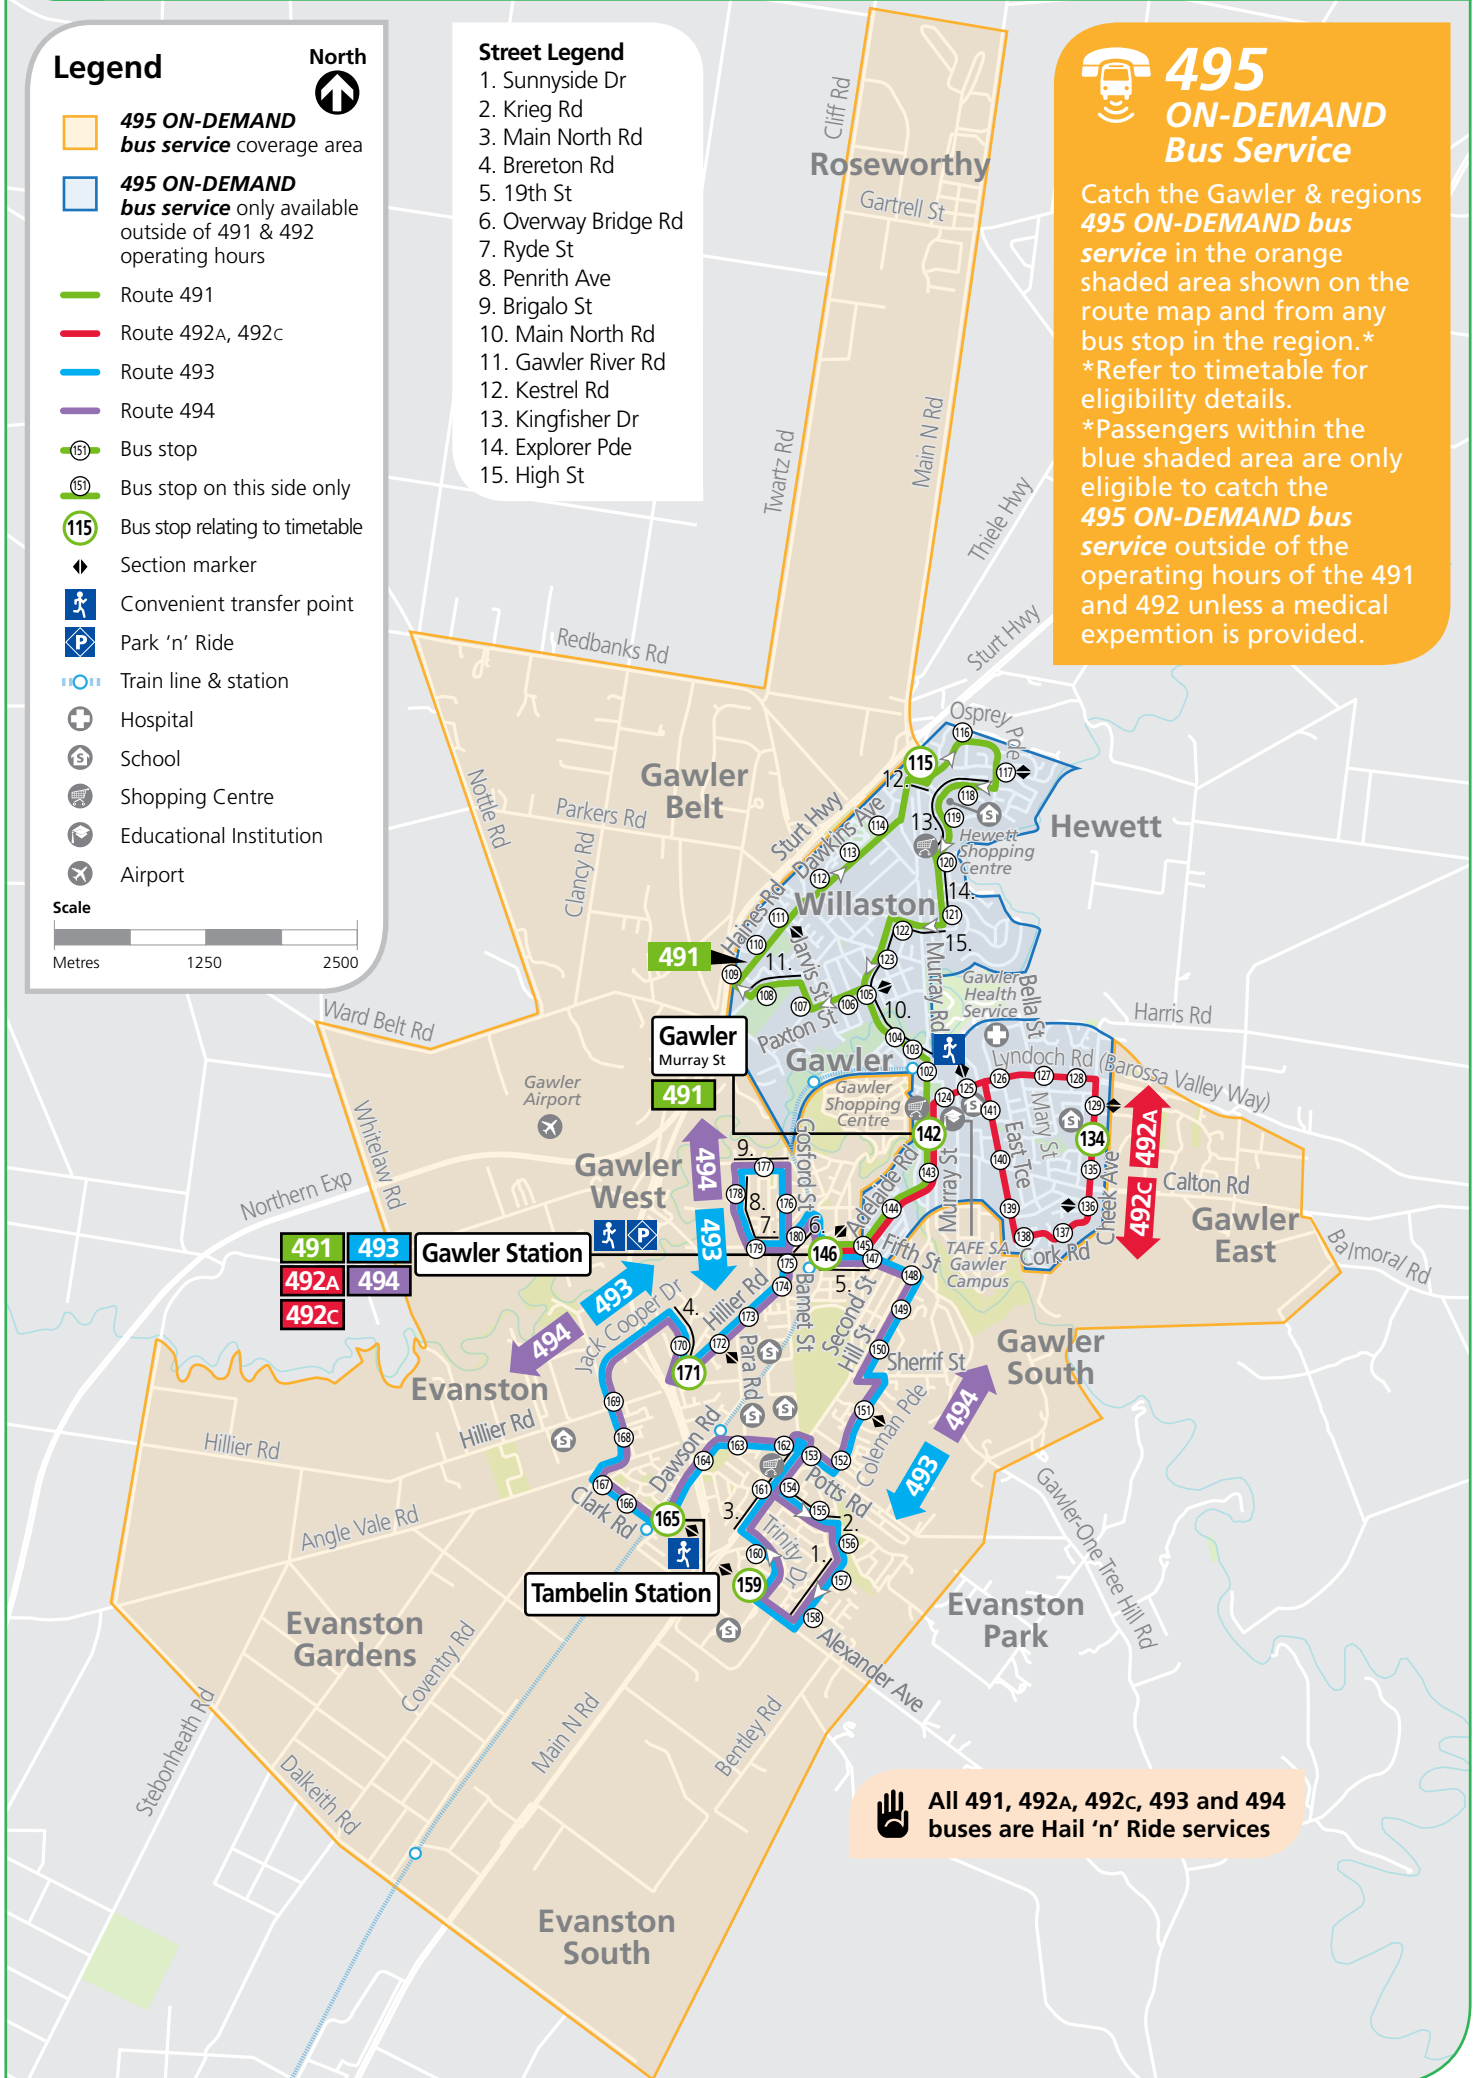

Legend

-  **495 ON-DEMAND bus service** coverage area
-  **495 ON-DEMAND bus service** only available outside of 491 & 492 operating hours
-  Route 491
-  Route 492A, 492C
-  Route 493
-  Route 494
-  Bus stop
-  Bus stop on this side only
-  Bus stop relating to timetable
-  Section marker
-  Convenient transfer point
-  Park 'n' Ride
-  Train line & station
-  Hospital
-  School
-  Shopping Centre
-  Educational Institution
-  Airport

Street Legend

1. Sunnyside Dr
2. Krieg Rd
3. Main North Rd
4. Breerton Rd
5. 19th St
6. Overway Bridge Rd
7. Ryde St
8. Penrith Ave
9. Brigalo St
10. Main North Rd
11. Gawler River Rd
12. Kestrel Rd
13. Kingfisher Dr
14. Explorer Pde
15. High St

495 ON-DEMAND Bus Service

Catch the Gawler & regions **495 ON-DEMAND bus service** in the orange shaded area shown on the route map and from any bus stop in the region.*
 *Refer to timetable for eligibility details.
 *Passengers within the blue shaded area are only eligible to catch the **495 ON-DEMAND bus service** outside of the operating hours of the 491 and 492 unless a medical exemption is provided.

 All 491, 492A, 492C, 493 and 494 buses are Hail 'n' Ride services