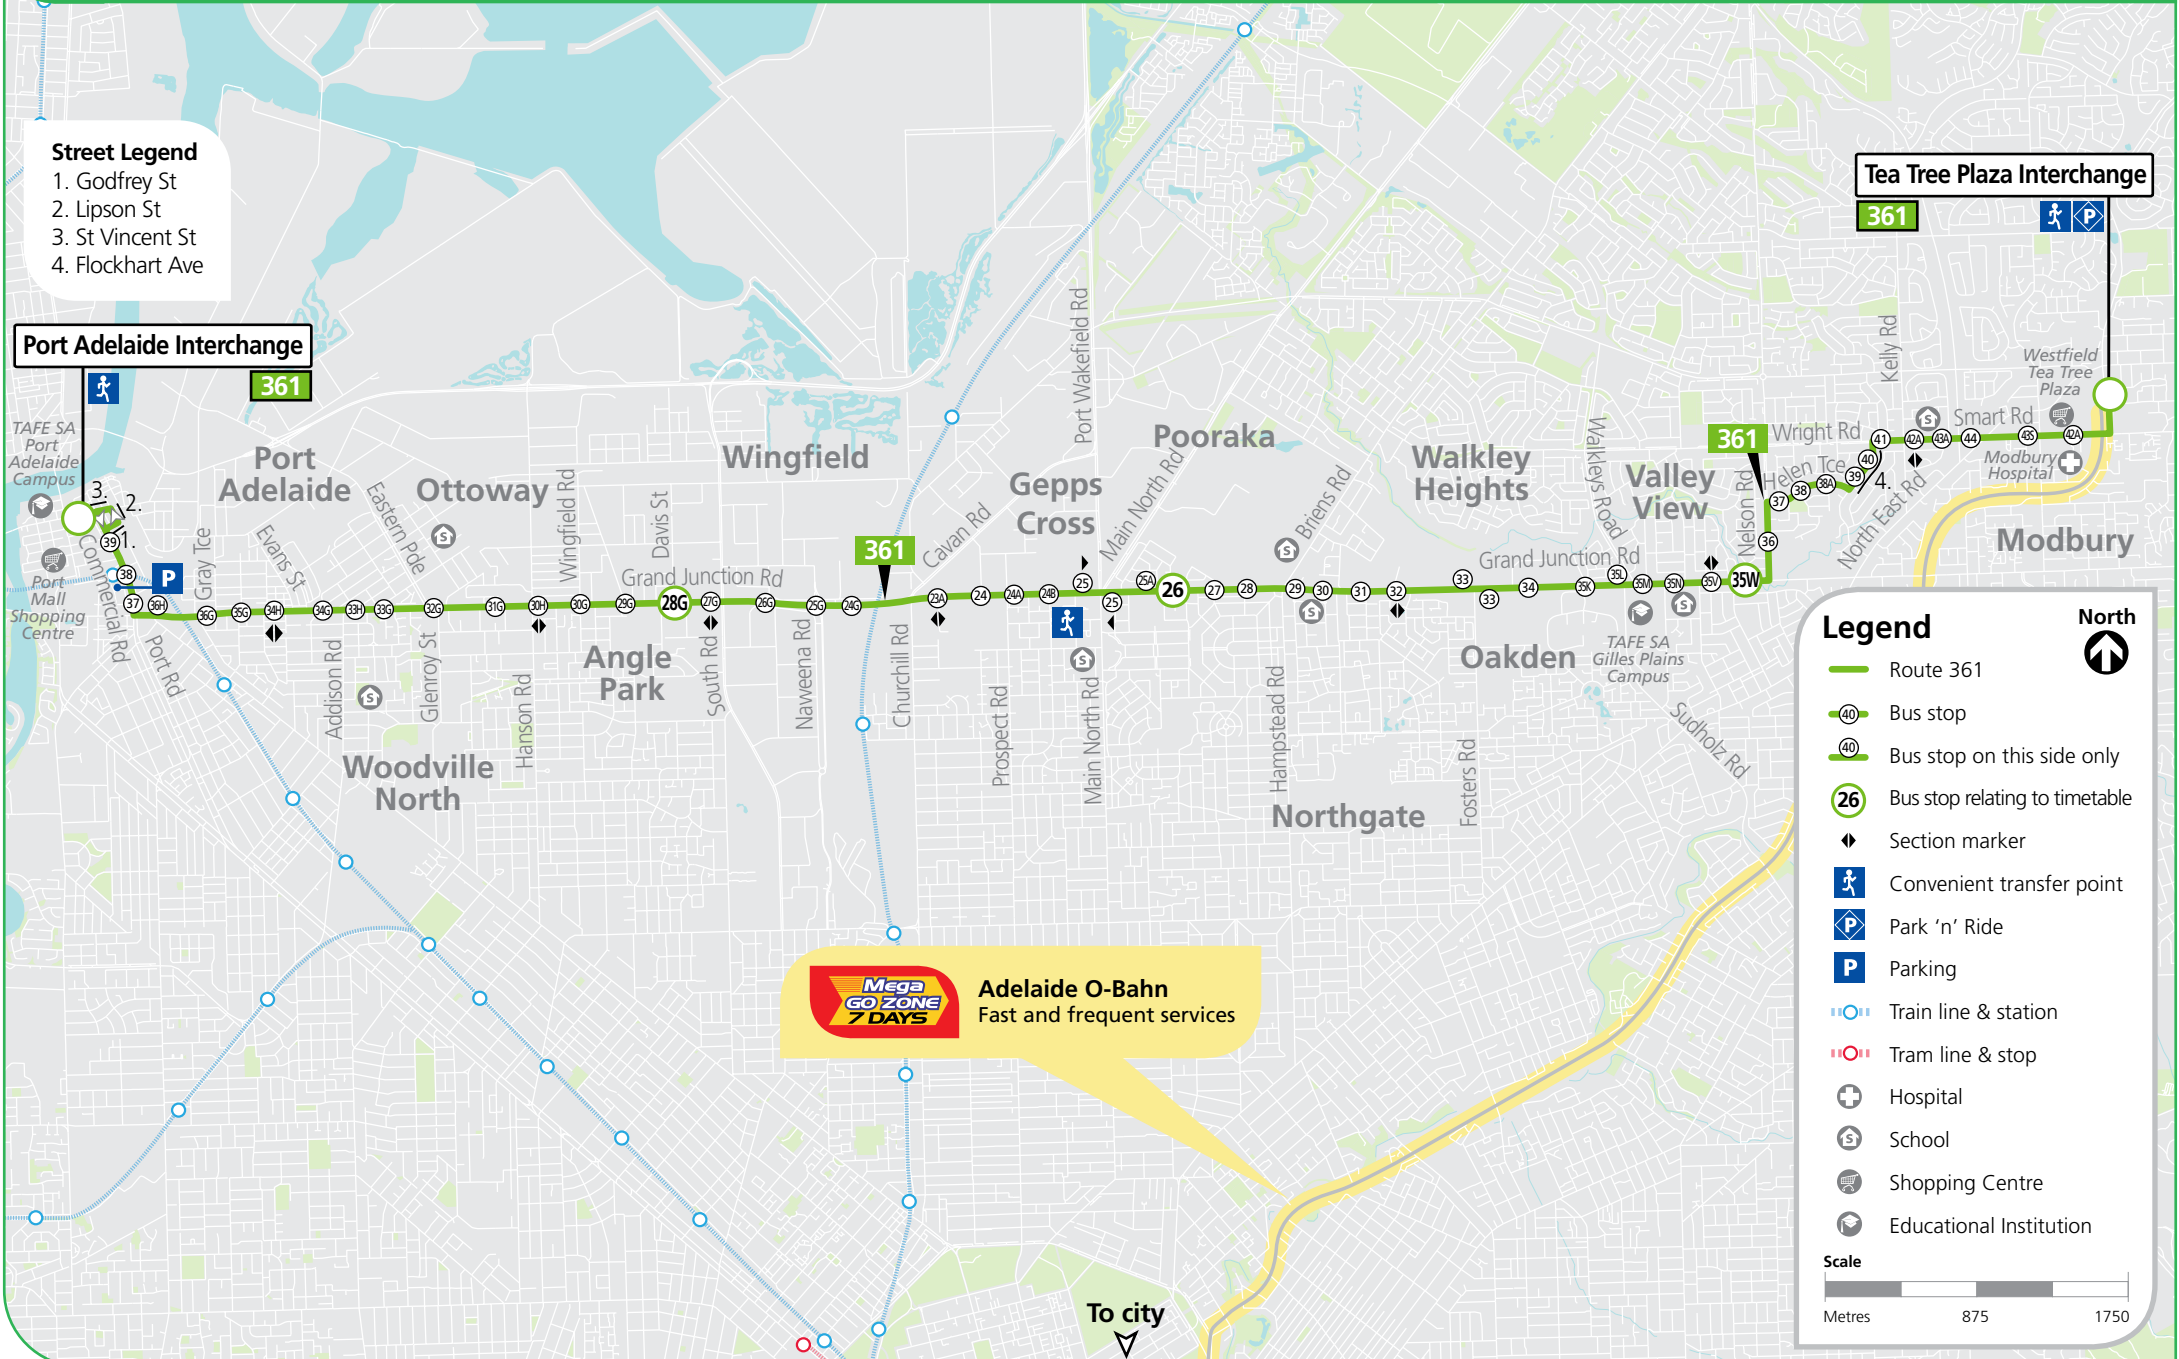

Route descriptions

361 Port Adelaide Interchange to Tea Tree Plaza Interchange via Grand Junction Road & Helen Terrace. Service operates 7 days.

Government of South Australia

361 Port Adelaide to Tea Tree Plaza

Street Legend

1. Godfrey St
2. Lipson St
3. St Vincent St
4. Flockhart Ave

Port Adelaide Interchange

361

Tea Tree Plaza Interchange

361

Legend

- Route 361
- Bus stop
- Bus stop on this side only
- 26 Bus stop relating to timetable
- Section marker
- Convenient transfer point
- Park 'n' Ride
- Parking
- Train line & station
- Tram line & stop
- Hospital
- School
- Shopping Centre
- Educational Institution

Adelaide O-Bahn
Fast and frequent services

To city

361 Port Adelaide to Tea Tree Plaza

Monday to Friday

AM	361	6.52	7.03	7.14	7.23	7.34
	361	7.14	7.25	7.37	7.47	7.58
PM	361	7.37	7.48	8.00	8.12	8.26
	361	8.12	8.23	8.37	8.47	9.01
	361	8.47	8.57	9.08	9.19	9.30
	361	9.21	9.31	9.41	9.51	10.02
	361	10.14	10.24	10.34	10.44	10.55
	361	11.14	11.24	11.34	11.44	11.55
	361	12.14	12.24	12.34	12.44	12.55
	361	1.14	1.24	1.34	1.44	1.55
	361	2.14	2.25	2.35	2.45	2.56
	361	3.15	3.27	3.38	3.51	4.03
PM	361	3.55	4.07	4.20	4.32	4.44
	361	4.27	4.39	4.53	5.03	5.15
	361	4.56	5.08	5.24	5.34	5.45
	361	5.23	5.34	5.46	5.58	6.09
	361	5.53	6.03	6.13	6.24	6.35
	361	6.23	6.32	6.41	6.51	7.01