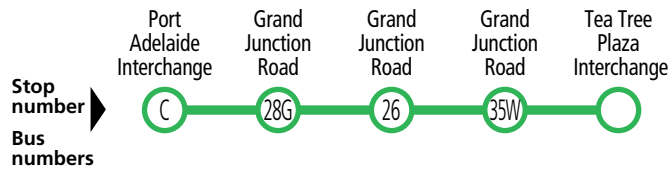

Route descriptions

361 Port Adelaide Interchange to Tea Tree Plaza Interchange via Grand Junction Road & Helen Terrace. Service operates 7 days.

Government of South Australia

361 Port Adelaide to Tea Tree Plaza

Street Legend

1. Godfrey St
2. Lipson St
3. St Vincent St
4. Flockhart Ave

Port Adelaide Interchange

361

Tea Tree Plaza Interchange

361

Legend

- Route 361
- Bus stop
- Bus stop on this side only
- 26 Bus stop relating to timetable
- Section marker
- Convenient transfer point
- Park 'n' Ride
- Parking
- Train line & station
- Tram line & stop
- Hospital
- School
- Shopping Centre
- Educational Institution

Adelaide O-Bahn
Fast and frequent services

To city

361 Port Adelaide to Tea Tree Plaza

Monday to Friday

AM	361	6.52	7.03	7.14	7.23	7.34
	361	7.14	7.25	7.37	7.47	7.58
PM	361	7.37	7.48	8.00	8.12	8.26
	361	8.12	8.23	8.37	8.47	9.01
	361	8.47	8.57	9.08	9.19	9.30
	361	9.21	9.31	9.41	9.51	10.02
	361	10.14	10.24	10.34	10.44	10.55
	361	11.14	11.24	11.34	11.44	11.55
	361	12.14	12.24	12.34	12.44	12.55
	361	1.14	1.24	1.34	1.44	1.55
	361	2.14	2.25	2.35	2.45	2.56
	361	3.15	3.27	3.38	3.51	4.03
PM	361	3.55	4.07	4.20	4.32	4.44
	361	4.27	4.39	4.53	5.03	5.15
	361	4.56	5.08	5.24	5.34	5.45
	361	5.23	5.34	5.46	5.58	6.09
	361	5.53	6.03	6.13	6.24	6.35
	361	6.23	6.32	6.41	6.51	7.01