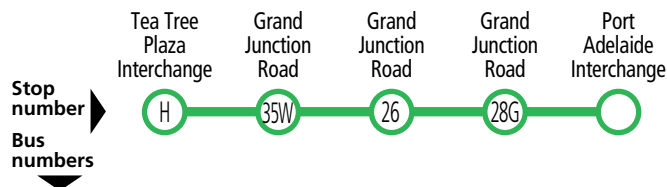

Route descriptions

361 Port Adelaide Interchange to Tea Tree Plaza Interchange via Grand Junction Road & Helen Terrace. Service operates 7 days.

Government of South Australia

361 Port Adelaide to Tea Tree Plaza

361 Port Adelaide to Tea Tree Plaza

Saturday only

AM	361	8.21	8.30	8.38	8.47	8.58
	361	9.21	9.30	9.38	9.47	9.58

Saturday, Sunday & public holidays

AM	361	10.20	10.29	10.39	10.48	10.59
	361	11.20	11.29	11.39	11.48	11.59
PM	361	12.20	12.29	12.39	12.48	12.59
	361	1.20	1.29	1.39	1.48	1.59
	361	2.20	2.29	2.39	2.48	2.59
	361	3.20	3.29	3.39	3.48	3.59
	361	4.20	4.29	4.39	4.48	4.59
	361	5.20	5.29	5.39	5.48	5.59
	361	6.18	6.26	6.34	6.42	6.51
	361	7.18	7.26	7.34	7.42	7.51

Adelaide O-Bahn

Catch fast and frequent services to and from the city at any O-Bahn Interchange.

361 Tea Tree Plaza to Port Adelaide

Monday to Friday

	361	6.01	6.12	6.24	6.34	6.47
AM	361	6.23	6.34	6.46	6.56	7.09
	361	6.47	6.58	7.09	7.19	7.32
	361	7.18	7.29	7.42	7.52	8.07
	361	7.53	8.05	8.18	8.28	8.42
	361	8.26	8.38	8.51	9.02	9.16
	361	9.25	9.36	9.46	9.55	10.09
	361	10.25	10.36	10.46	10.55	11.09
PM	361	11.25	11.36	11.46	11.55	12.09
	361	12.25	12.36	12.46	12.55	1.09
	361	1.25	1.36	1.46	1.55	2.09
	361	2.25	2.36	2.47	2.56	3.10
	361	3.00	3.12	3.24	3.34	3.50
	361	3.30	3.43	3.54	4.05	4.22
	361	3.59	4.12	4.24	4.35	4.52
	361	4.29	4.42	4.53	5.02	5.18
	361	5.01	5.12	5.22	5.33	5.49
	361	5.33	5.44	5.54	6.04	6.19

361 Tea Tree Plaza to Port Adelaide

Saturday only

AM	361	7.37	7.47	7.56	8.04	8.17
	361	8.37	8.47	8.56	9.04	9.17

Saturday, Sunday & public holidays

AM	361	9.34	9.44	9.54	10.03	10.16
	361	10.34	10.44	10.54	11.03	11.16
	361	11.34	11.44	11.54	12.03	12.16
PM	361	12.34	12.44	12.54	1.03	1.16
	361	1.34	1.44	1.54	2.03	2.16
	361	2.34	2.44	2.54	3.03	3.16
	361	3.34	3.44	3.54	4.03	4.16
	361	4.34	4.44	4.54	5.03	5.16
	361	5.34	5.44	5.53	6.01	6.14
	361	6.34	6.44	6.53	7.01	7.14