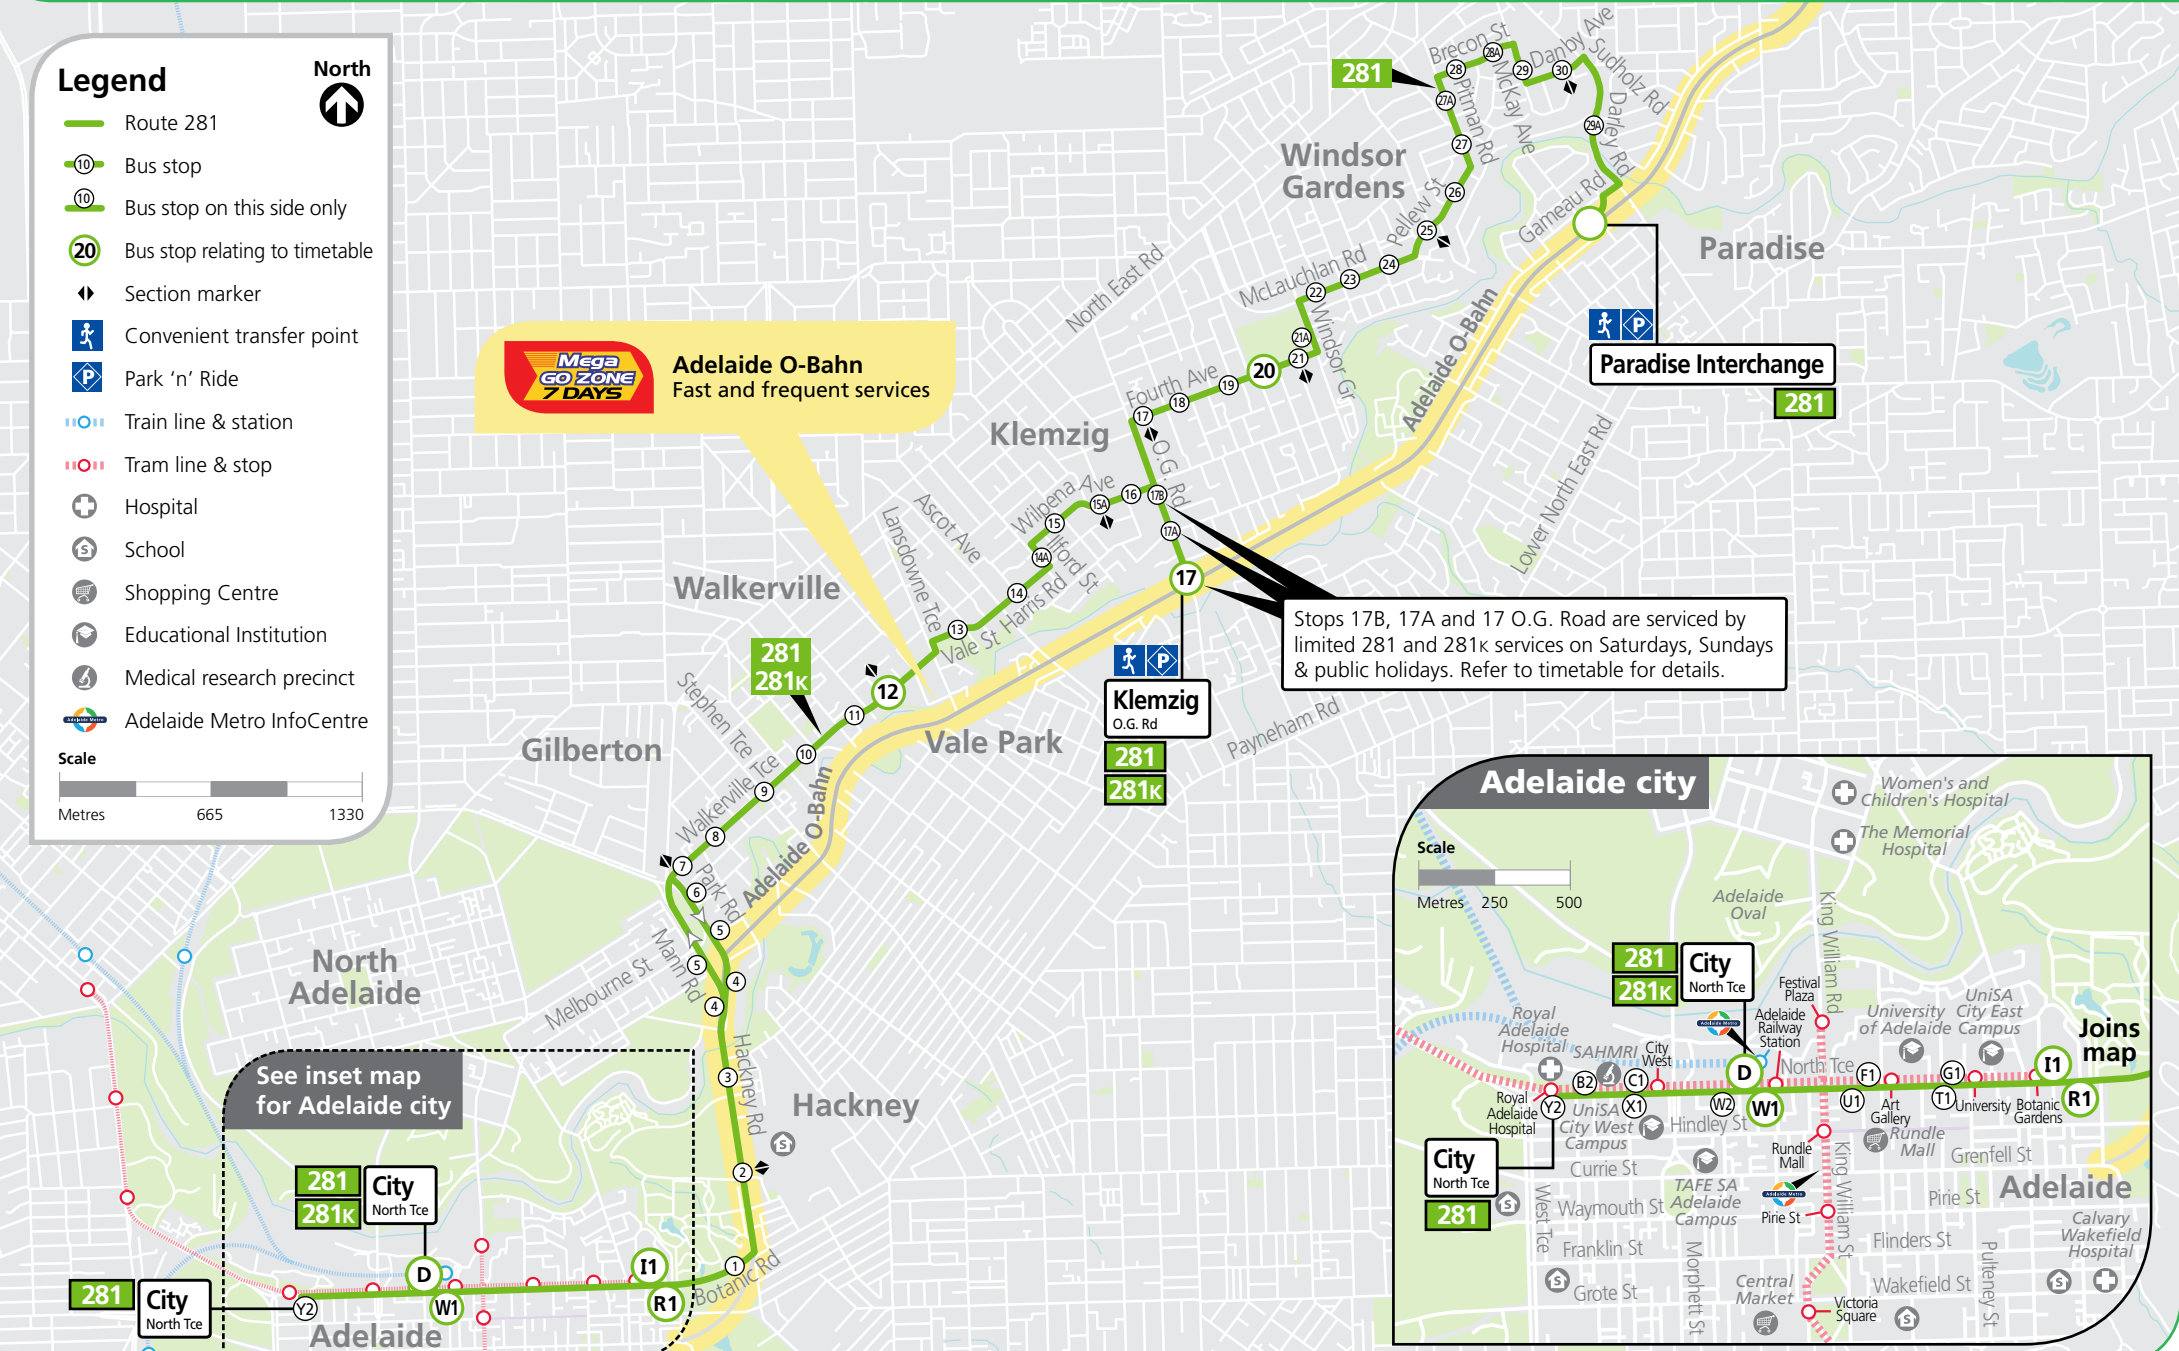

Route descriptions

281

Paradise Interchange to city via McLauchlan Road & Walkerville Terrace. Service operates 7 days.

281k - City to Klemzig. Service operates weekends.

Government of South Australia

281 Paradise to city

Bus continues to...

287 Henley Beach

281 Paradise & Klemzig to city

Legend

- Route 281
- Bus stop
- Bus stop on this side only
- Bus stop relating to timetable
- Section marker
- Convenient transfer point
- Park 'n' Ride
- Train line & station
- Tram line & stop
- Hospital
- School
- Shopping Centre
- Educational Institution
- Medical research precinct
- Adelaide Metro InfoCentre

Mega GO ZONE 7 DAYS
Adelaide O-Bahn
 Fast and frequent services

Stops 17B, 17A and 17 O.G. Road are serviced by limited 281 and 281k services on Saturdays, Sundays & public holidays. Refer to timetable for details.

See inset map for Adelaide city

281 City North Tce

Adelaide city

Scale: Metres 250 500

Key locations: Adelaide Oval, King William Rd, Festival Plaza, Adelaide Railway Station, UniSA City East of Adelaide Campus, University Botanic Gardens, Rundle Mall, Grenfell St, Adelaide, Calvary Wakefield Hospital, Victoria Square, Central Market, Morphet St, Franklin St, Waymouth St, Currie St, City West, UniSA City West, SAHMRI, Royal Adelaide Hospital, The Memorial Hospital, Women's and Children's Hospital.