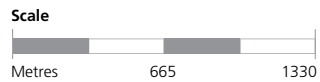

281 Paradise & Klemzig to city

Legend

- Route 281
- Bus stop
- Bus stop on this side only
- Bus stop relating to timetable
- Section marker
- Convenient transfer point
- Park 'n' Ride
- Train line & station
- Tram line & stop
- Hospital
- School
- Shopping Centre
- Educational Institution
- Medical research precinct
- Adelaide Metro InfoCentre