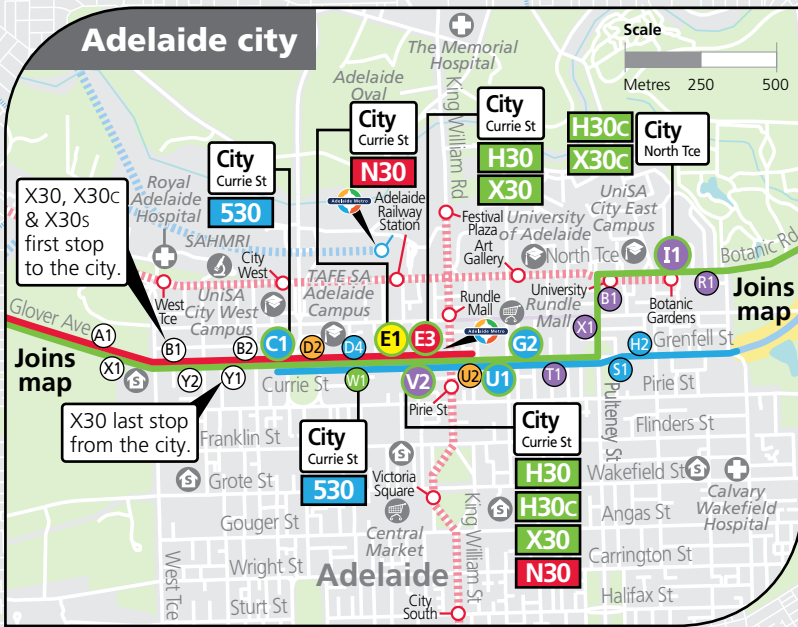

H30, X30, 530, N30 West Lakes & Firlie to city, Newton & Paradise

Adelaide city

West Lakes Centre Interchange

- H30
- X30
- N30

X30, X30c & X30s first stop to the city.

X30 last stop from the city.

- H30 H30s X30c N30
- H30c X30 X30s

- ### City bus stop legend
- City bus stop serviced by N30 route only.
 - City bus stop **not** serviced by 530 route.
 - City bus stop serviced by 530 route.
 - City bus stop **not** serviced by 530 & N30 routes.
 - City bus stop serviced by 530, N30 & terminating routes only.

H30 & H30s buses from the city will not service stop 3 North Tce between 4pm-6pm Monday to Friday.

Legend

- Route H30
- Route N30
- Route 530
- Bus stop
- Bus stop on this side only
- Bus stop relating to timetable
- After Midnight key bus stop
- Section marker
- Convenient transfer point
- Park 'n' Ride
- Train line & station
- Tram line & stop
- Hospital
- School
- Shopping Centre
- Educational Institution
- Medical research precinct
- Adelaide Metro InfoCentre