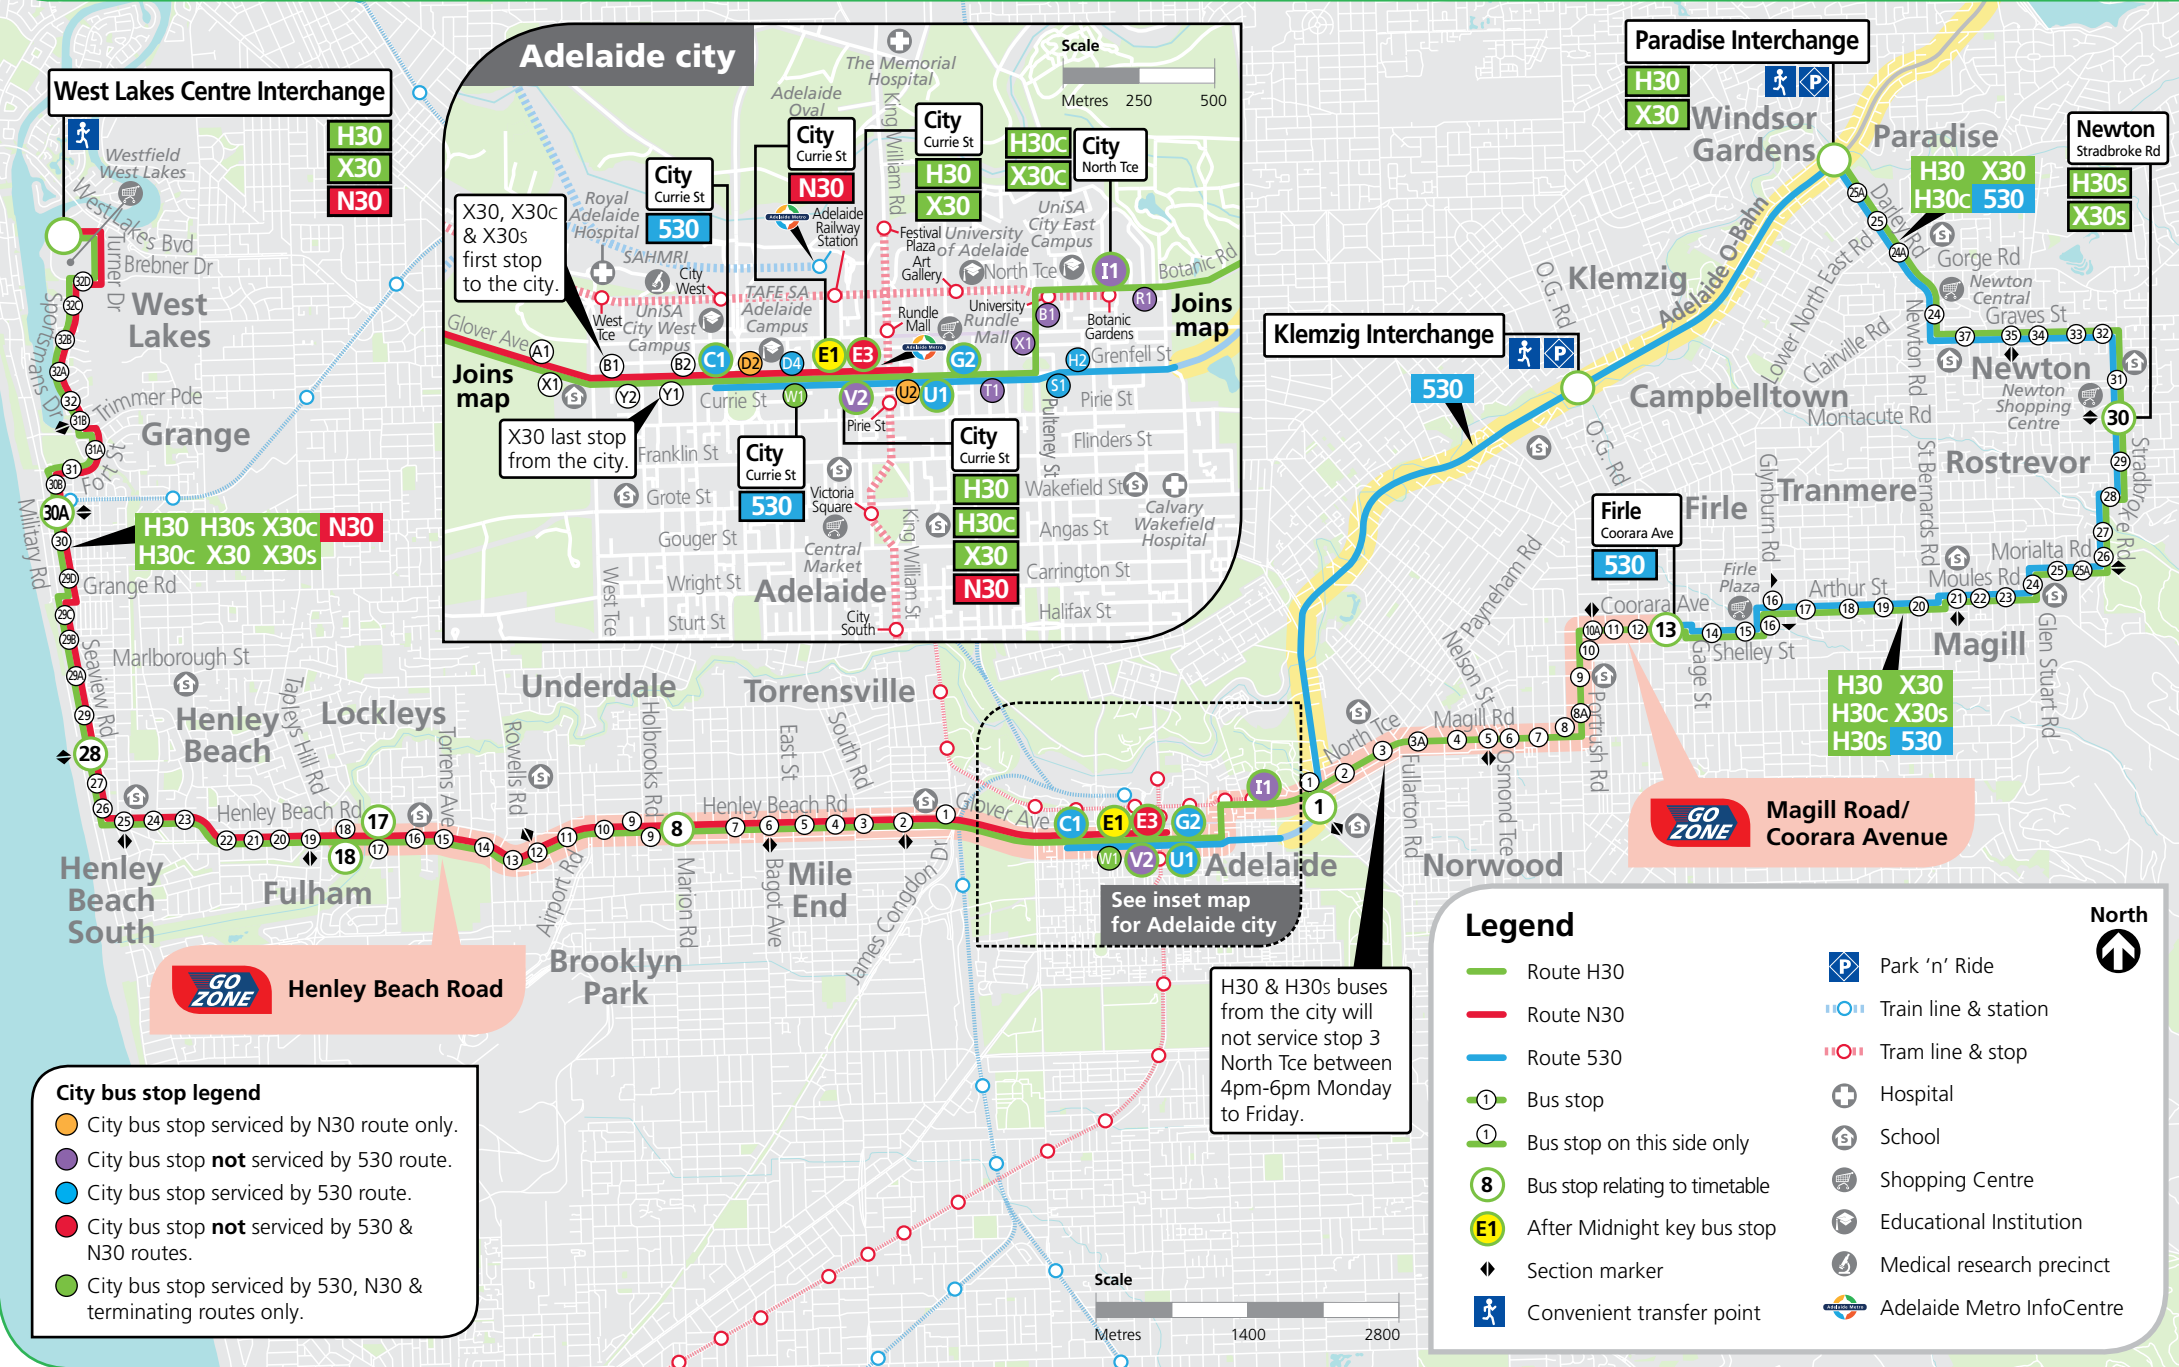

H30, X30, 530, N30 West Lakes & Firlie to city, Newton & Paradise

Adelaide city

West Lakes Centre Interchange

- H30
- X30
- N30

X30, X30c & X30s first stop to the city.

X30 last stop from the city.

- H30 H30s X30c N30
- H30c X30 X30s

- ### City bus stop legend
- City bus stop serviced by N30 route only.
 - City bus stop **not** serviced by 530 route.
 - City bus stop serviced by 530 route.
 - City bus stop **not** serviced by 530 & N30 routes.
 - City bus stop serviced by 530, N30 & terminating routes only.

H30 & H30s buses from the city will not service stop 3 North Tce between 4pm-6pm Monday to Friday.

Legend

- Route H30
- Route N30
- Route 530
- Bus stop
- Bus stop on this side only
- Bus stop relating to timetable
- After Midnight key bus stop
- Section marker
- Convenient transfer point
- Park 'n' Ride
- Train line & station
- Tram line & stop
- Hospital
- School
- Shopping Centre
- Educational Institution
- Medical research precinct
- Adelaide Metro InfoCentre