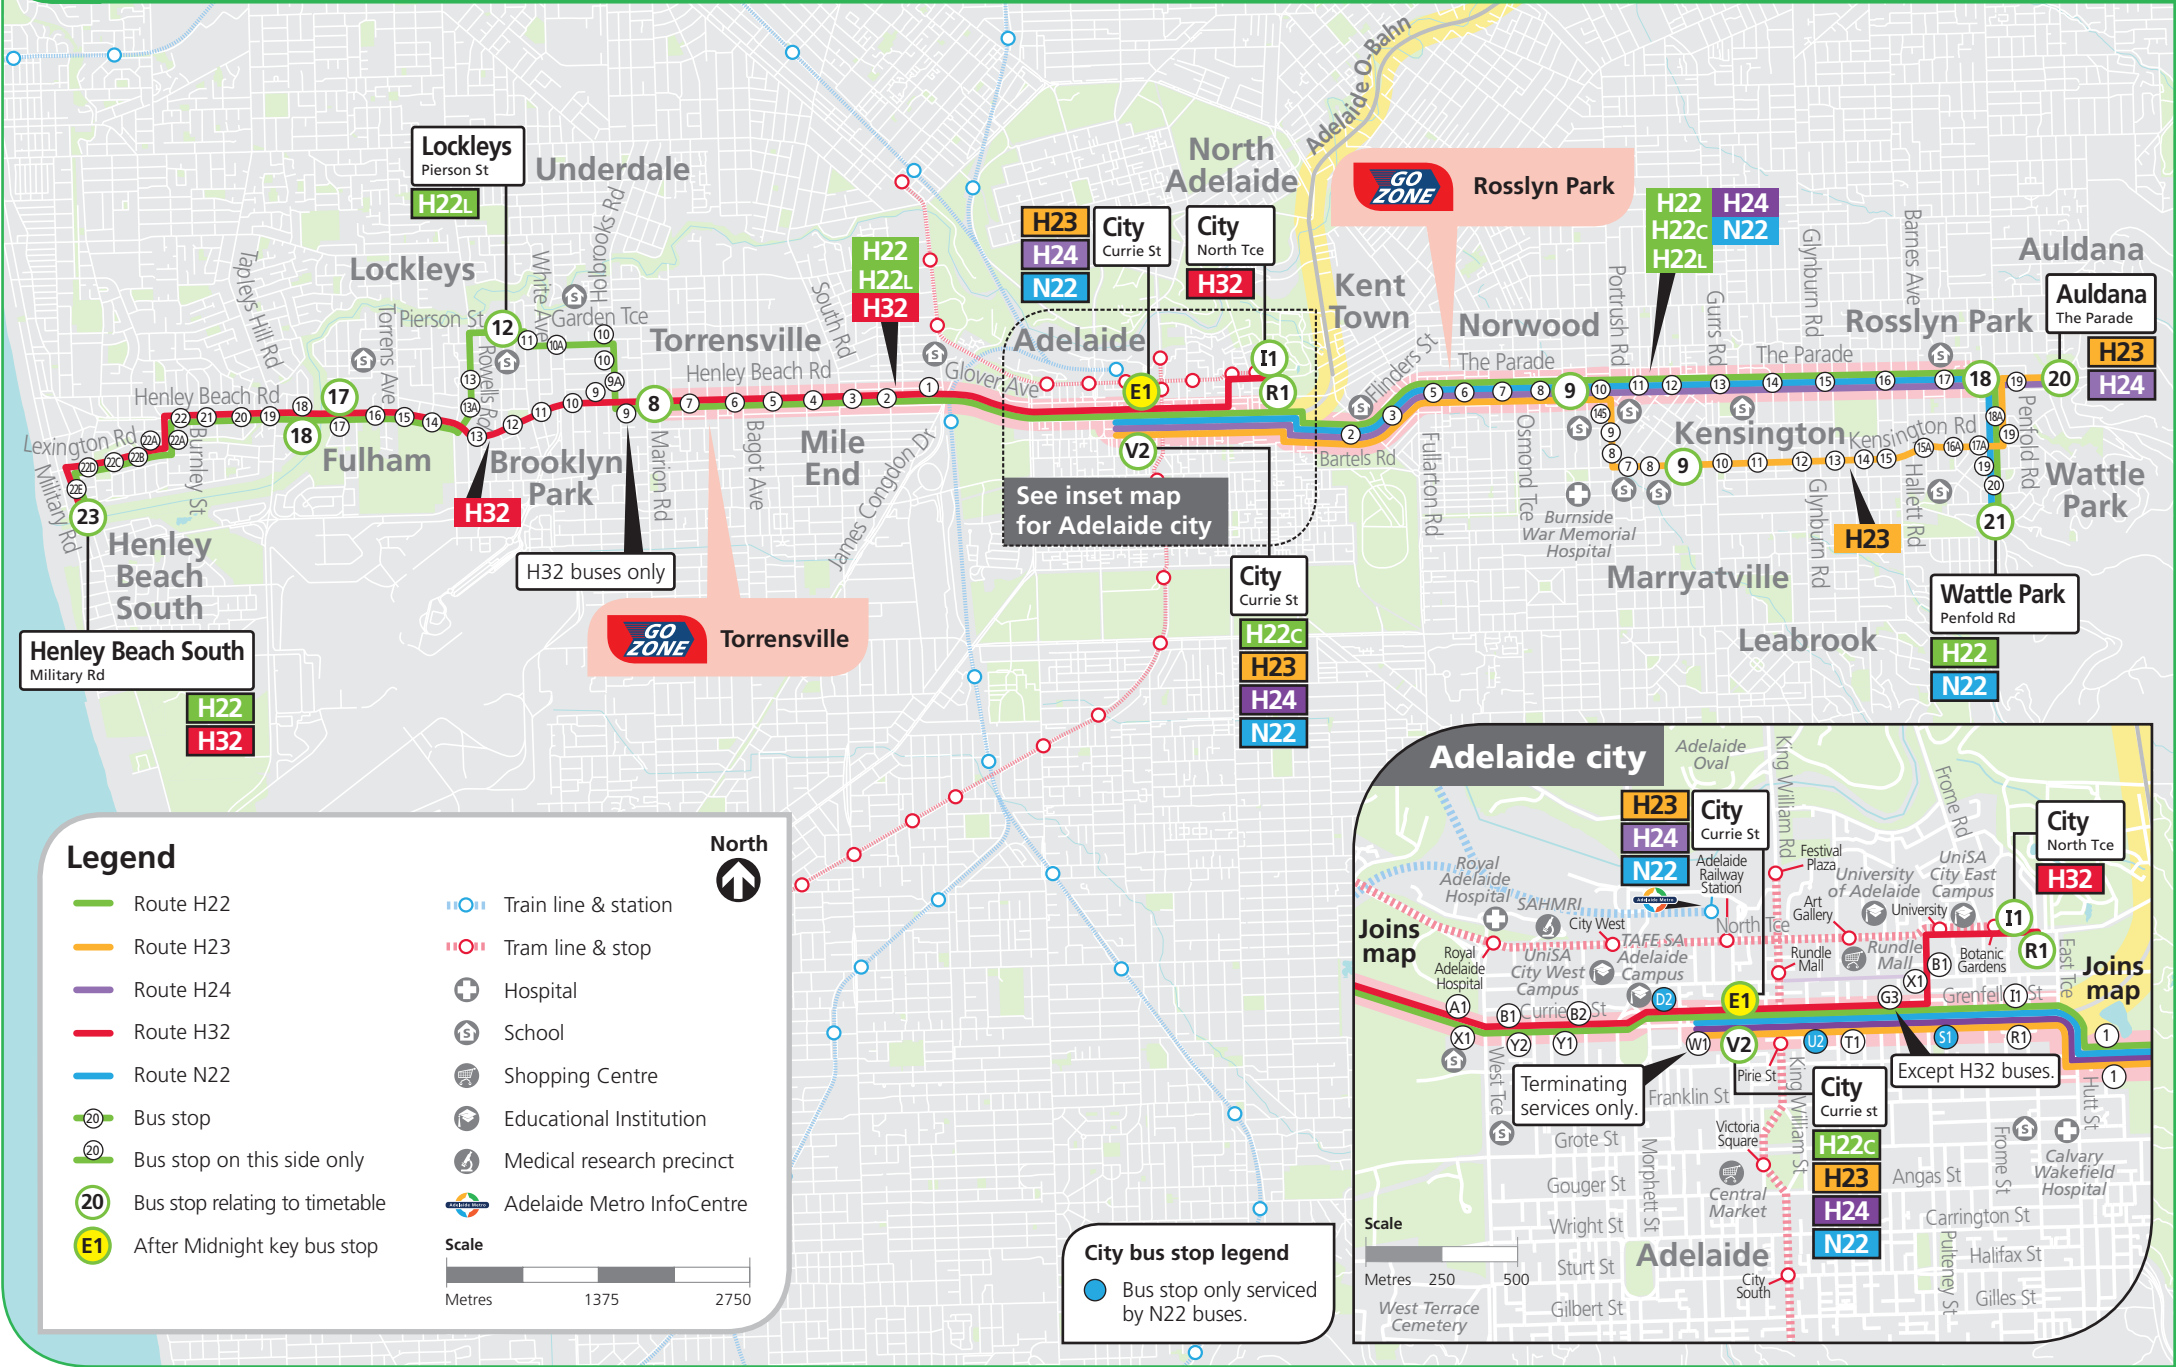

H22, H23, H24, H32, N22 Henley Beach South & Lockleys to city, Auldana & Wattle Park

Legend

- Route H22
 - Route H23
 - Route H24
 - Route H32
 - Route N22
 - Bus stop
 - Bus stop on this side only
 - Bus stop relating to timetable
 - After Midnight key bus stop
 - Train line & station
 - Tram line & stop
 - Hospital
 - School
 - Shopping Centre
 - Educational Institution
 - Medical research precinct
 - Adelaide Metro InfoCentre
- Scale
Metres 1375 2750

See inset map for Adelaide city

City bus stop legend
● Bus stop only serviced by N22 buses.