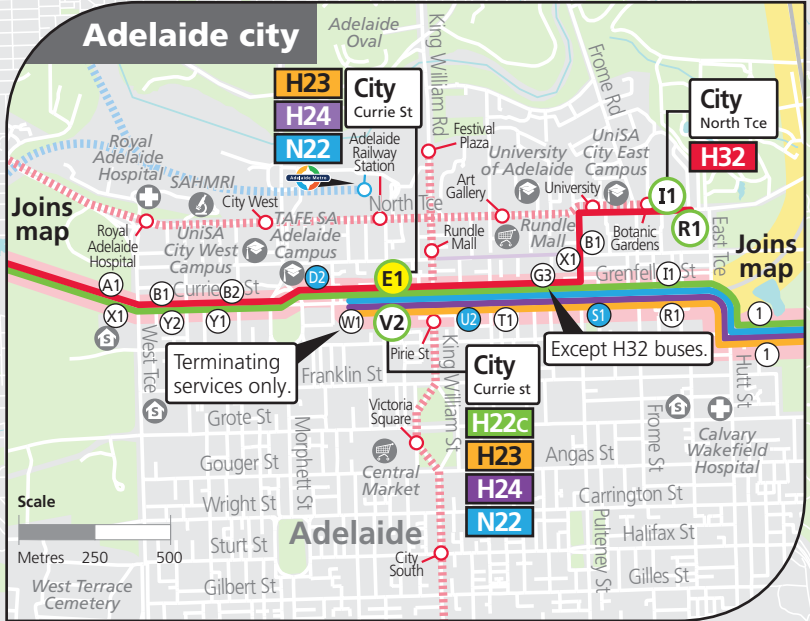

H22, H23, H24, H32, N22 Henley Beach South & Lockleys to city, Auldana & Wattle Park

Legend

- Route H22
 - Route H23
 - Route H24
 - Route H32
 - Route N22
 - Bus stop
 - Bus stop on this side only
 - Bus stop relating to timetable
 - After Midnight key bus stop
 - Train line & station
 - Tram line & stop
 - Hospital
 - School
 - Shopping Centre
 - Educational Institution
 - Medical research precinct
 - Adelaide Metro InfoCentre
- Scale
Metres 1375 2750

See inset map for Adelaide city

City bus stop legend
● Bus stop only serviced by N22 buses.