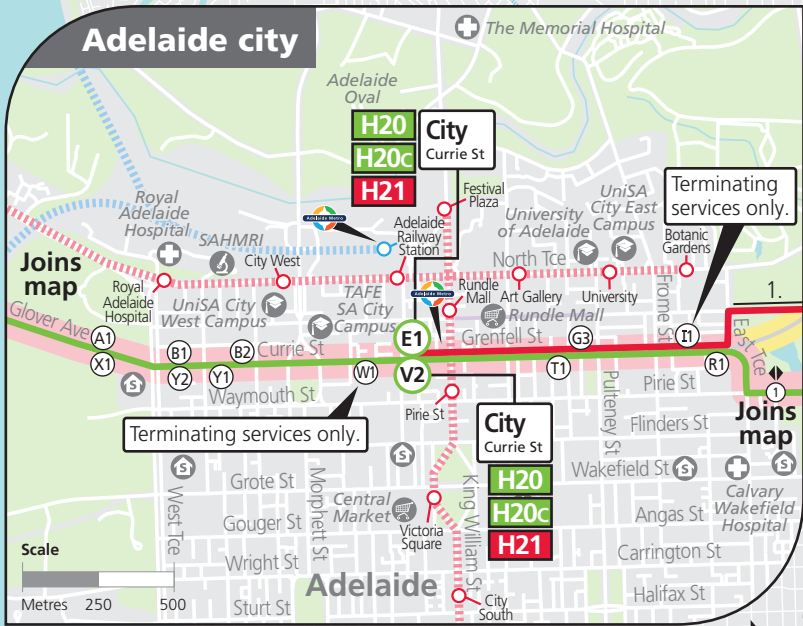

# H20, H21, 580 Glenelg, Camden Park & Keswick to city & Paradise

- Street Legend**
1. Rundle Rd
  2. Rundle St
  3. The Parade West
  4. Flinders St
  5. Clairville Rd
  6. Reserve Rd
  7. Cresdee Rd

**GO ZONE** Torrensville

**GO ZONE** Rosslyn Park

H21 buses travelling to the city do not service this stop.

See inset map for Adelaide city

See inset map for Glenelg