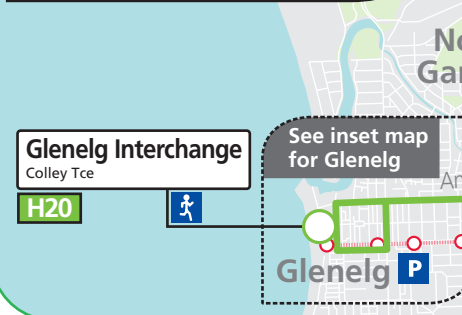

# H20, H21, 580 Glenelg, Camden Park & Keswick to city & Paradise

- Street Legend**
1. Rundle Rd
  2. Rundle St
  3. The Parade West
  4. Flinders St
  5. Clairville Rd
  6. Reserve Rd
  7. Cresdee Rd

**GO ZONE** Torrensville

**GO ZONE** Rosslyn Park

H21 buses travelling to the city do not service this stop.

See inset map for Adelaide city

See inset map for Glenelg