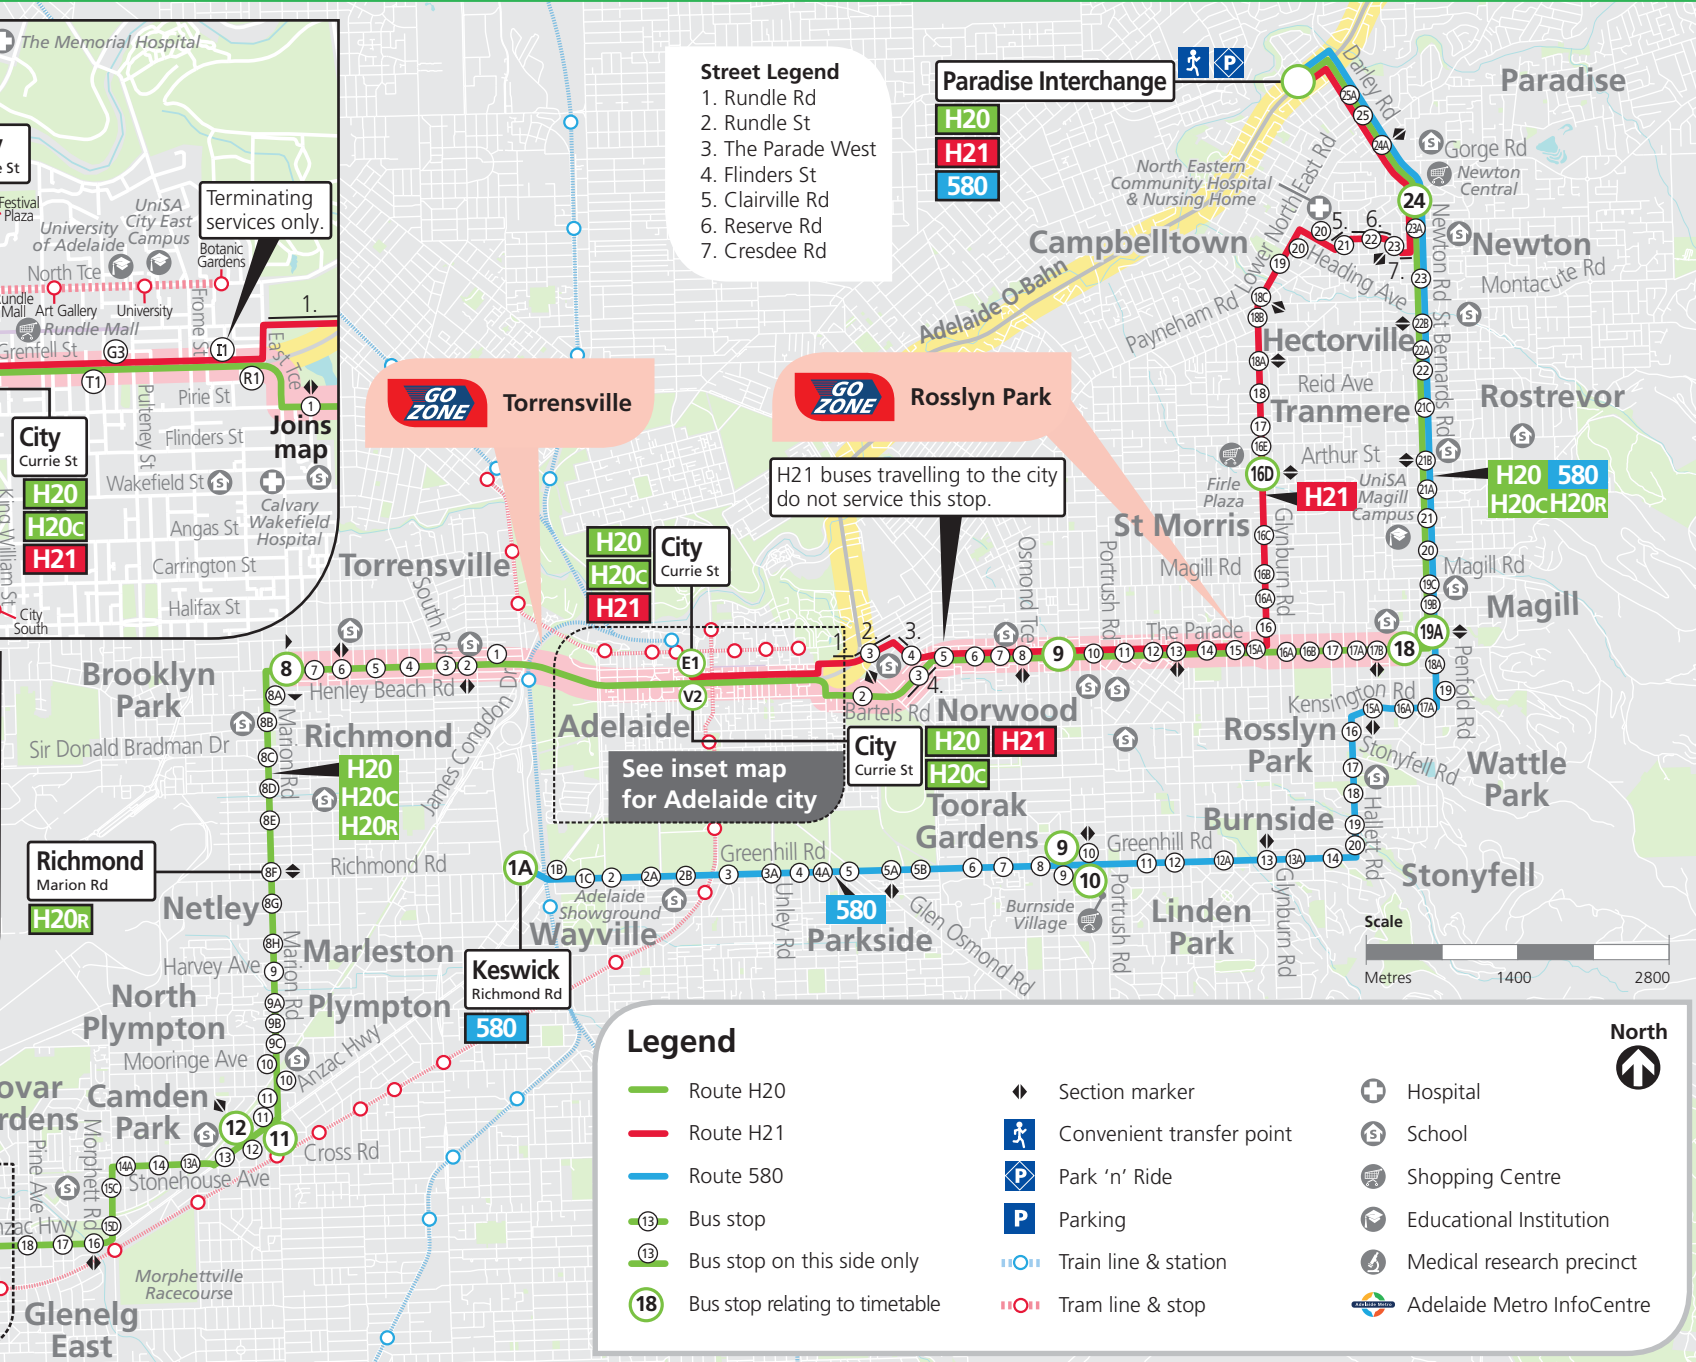

# H20, H21, 580 Glenelg, Camden Park & Keswick to city & Paradise

- Street Legend**
1. Rundle Rd
  2. Rundle St
  3. The Parade West
  4. Flinders St
  5. Clairville Rd
  6. Reserve Rd
  7. Cresdee Rd

**GO ZONE** Torrensville

**GO ZONE** Rosslyn Park

H21 buses travelling to the city do not service this stop.

See inset map for Adelaide city

See inset map for Glenelg