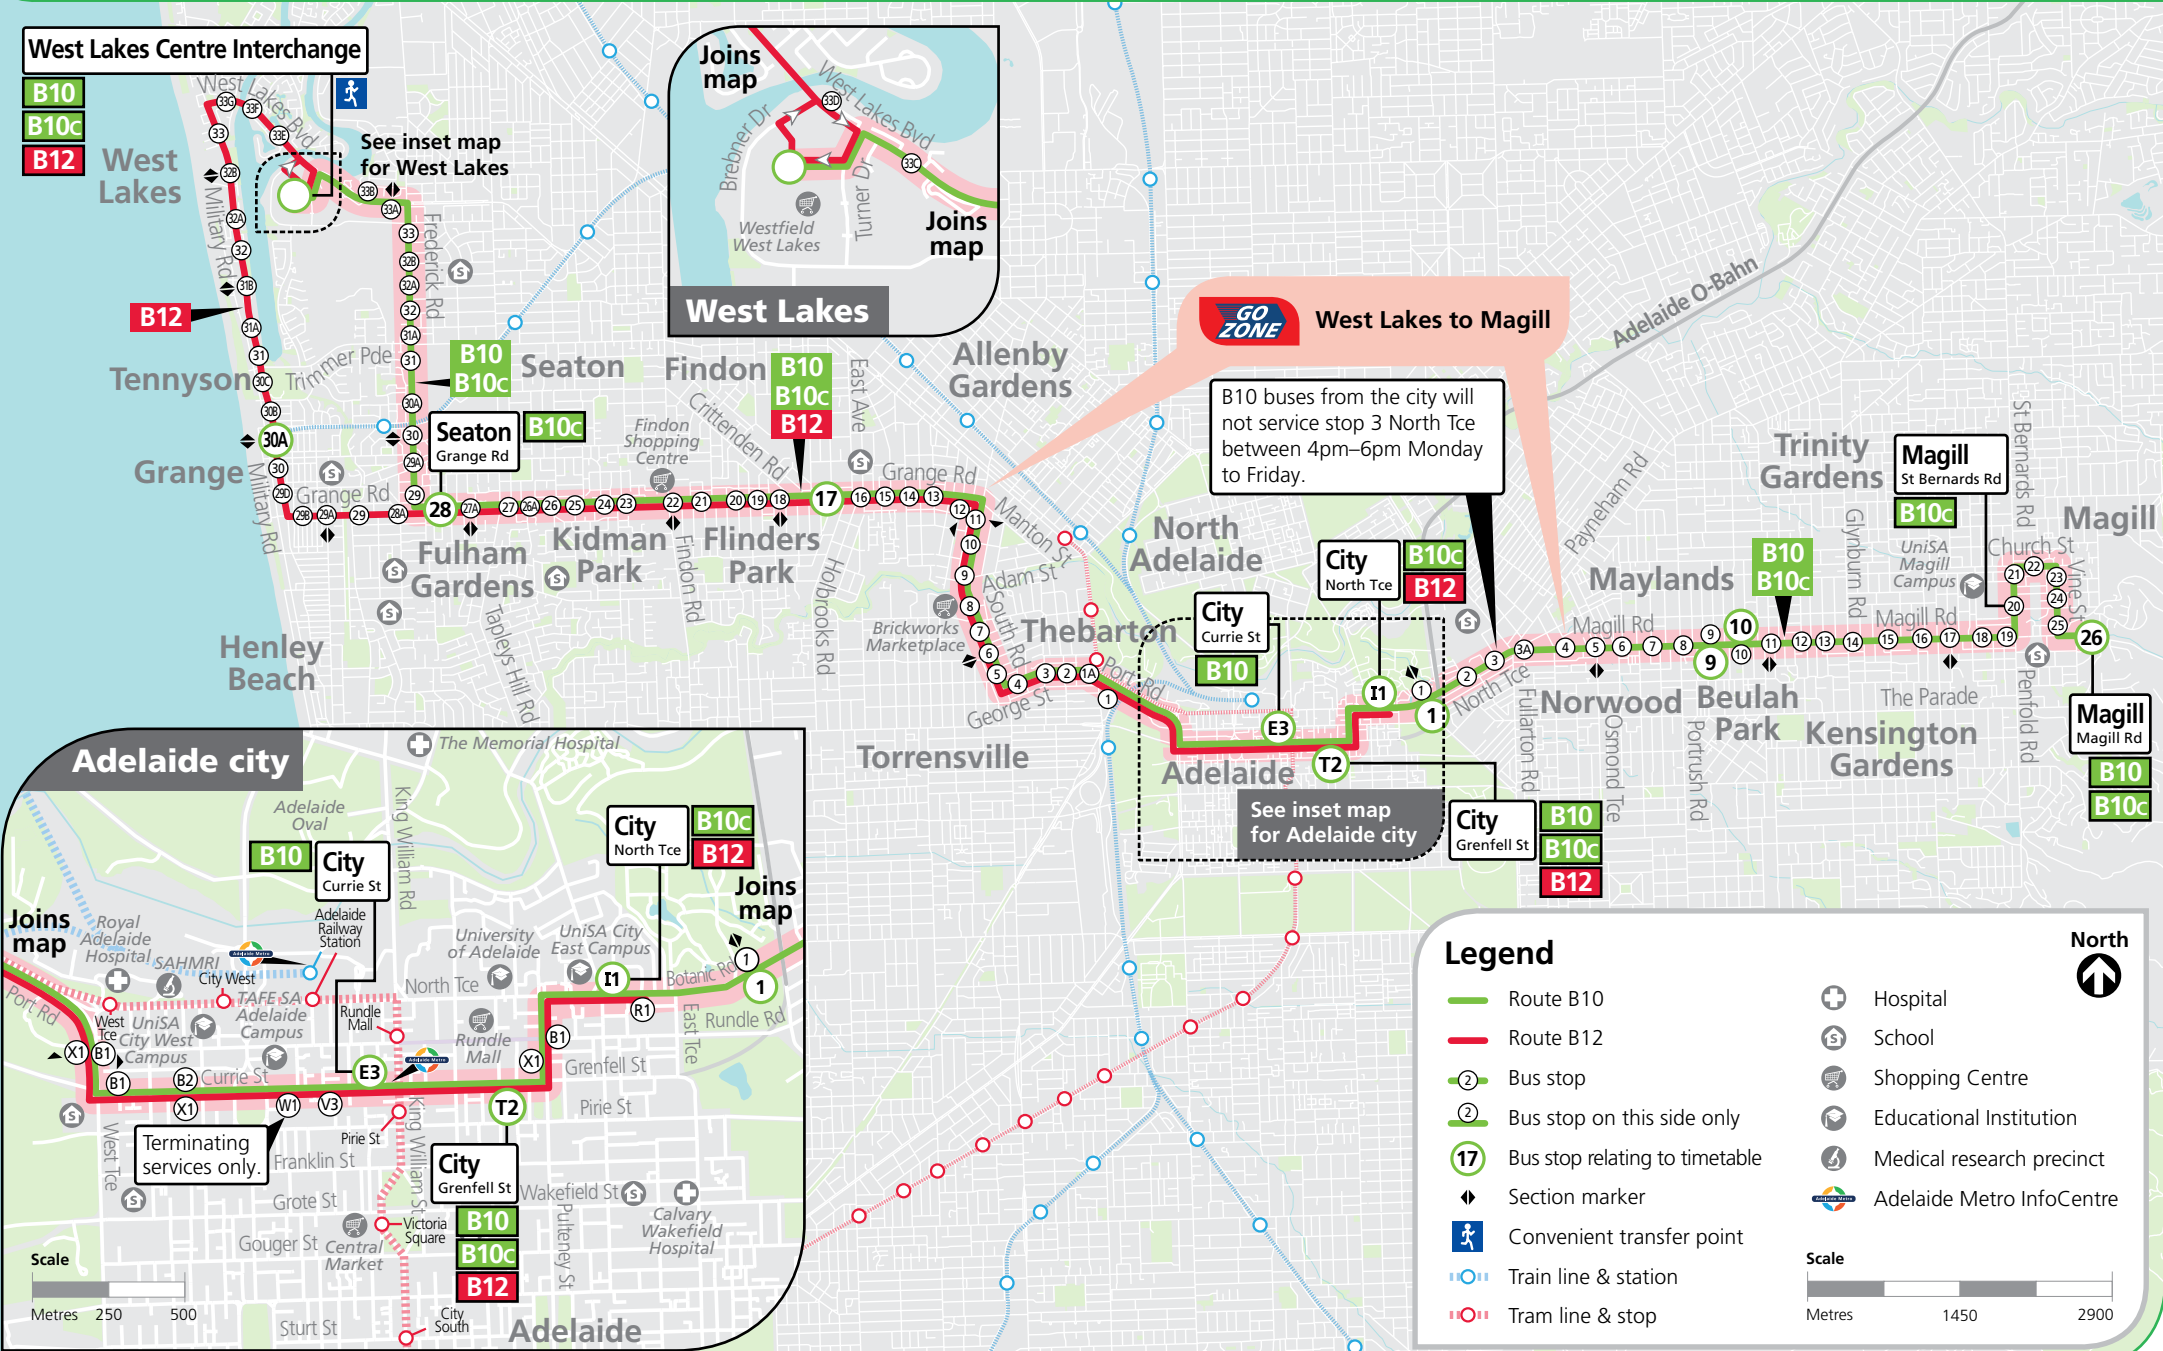

B10, B12 West Lakes Centre Interchange to city & Magill

Also shows route B10c

Legend

- Route B10
- Route B12
- 2 Bus stop
- 2 Bus stop on this side only
- 17 Bus stop relating to timetable
- ◆ Section marker
- Convenient transfer point
- Train line & station
- Tram line & stop
- Hospital
- School
- Shopping Centre
- Educational Institution
- Medical research precinct
- Adelaide Metro InfoCentre

Scale

Metres 1450 2900

North