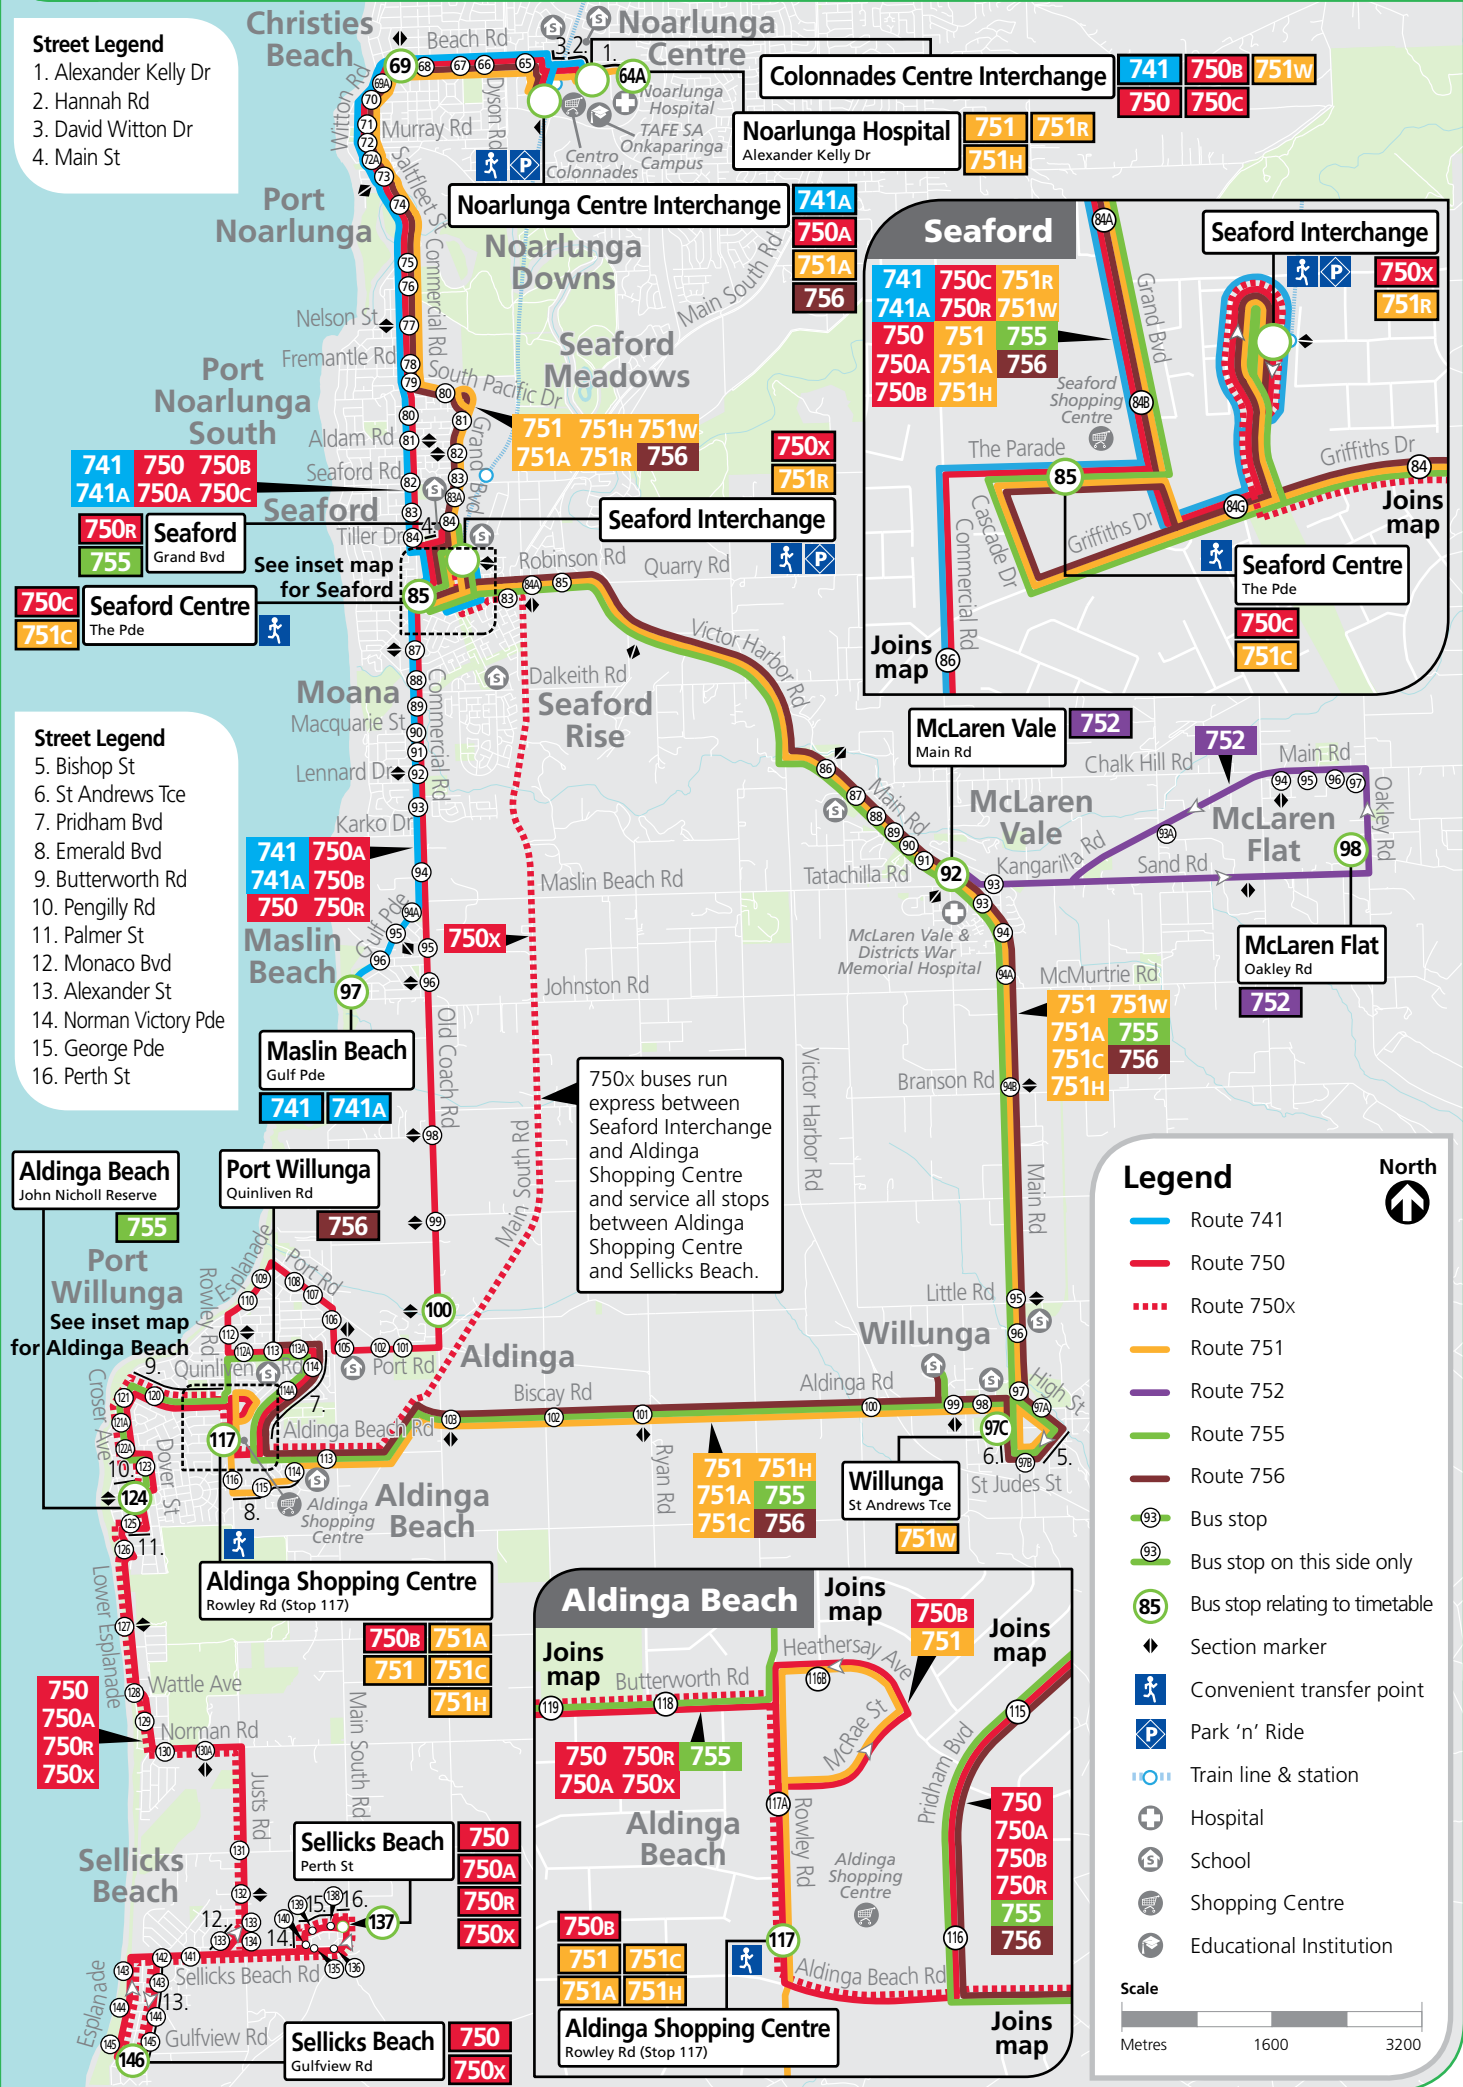

741, 750, 751, 752, 755, 756 Southern Vales bus routes Also shows routes 741A, 750A, 750B, 750C, 750R, 750X, 751A, 751C, 751H, 751R & 751W

Street Legend

- Alexander Kelly Dr
- Hannah Rd
- David Witton Dr
- Main St

Street Legend

- Bishop St
- St Andrews Tce
- Pridham Bvd
- Emerald Bvd
- Butterworth Rd
- Pengilly Rd
- Palmer St
- Monaco Bvd
- Alexander St
- Norman Victory Pde
- George Pde
- Perth St

Legend

- Route 741
- Route 750
- Route 750x
- Route 751
- Route 752
- Route 755
- Route 756
- Bus stop
- Bus stop on this side only
- Bus stop relating to timetable
- Section marker
- Convenient transfer point
- Park 'n' Ride
- Train line & station
- Hospital
- School
- Shopping Centre
- Educational Institution

750x buses run express between Seaford Interchange and Aldinga Shopping Centre and service all stops between Aldinga Shopping Centre and Sellicks Beach.

See inset map for Aldinga Beach

See inset map for Seaford

Joins map

Joins map

Joins map

Joins map

Joins map