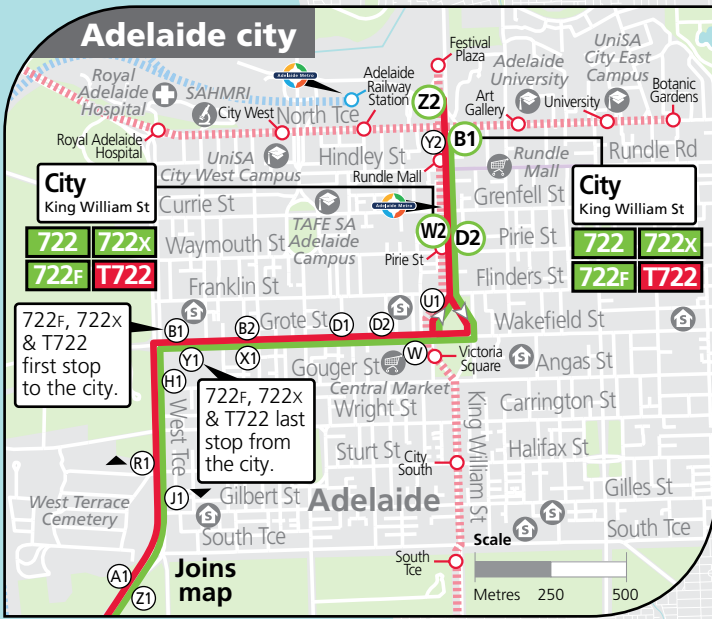

# 722, T722 Seaford & Noarlunga to Old Reynella & city

**Legend**

- Route 722
- Route T722
- Bus stop
- Bus stop on this side only
- Designated stops for T bus services
- Bus stop relating to timetable
- Section marker
- Convenient transfer point
- Park 'n' Ride
- Train line & station
- Tram line & stop
- Hospital
- School
- Shopping Centre
- Educational Institution
- Medical research precinct
- Adelaide Metro InfoCentre

Scale: Metres 1850 3700

North