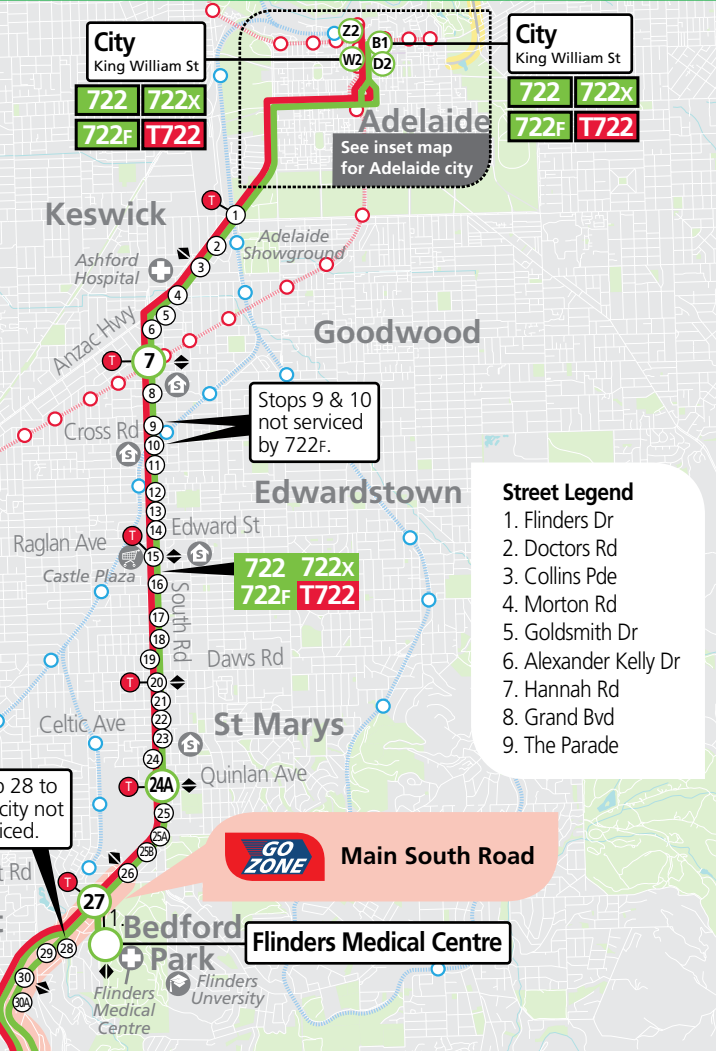

# 722, T722 Seaford & Noarlunga to Old Reynella & city

**Legend**

- Route 722
- Route T722
- Bus stop
- Bus stop on this side only
- Designated stops for T bus services
- Bus stop relating to timetable
- Section marker
- Convenient transfer point
- Park 'n' Ride
- Train line & station
- Tram line & stop
- Hospital
- School
- Shopping Centre
- Educational Institution
- Medical research precinct
- Adelaide Metro InfoCentre

Scale: Metres 1850 3700

North