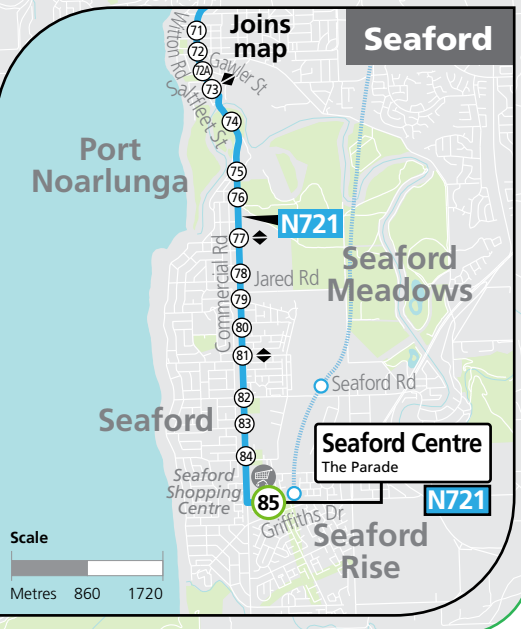

721, T721, N721 Seaford, Noarlunga & Old Reynella to Flinders & City

Legend

North ↑

- Route 721
- Route N721
- Route T721
- Bus stop
- Bus stop on this side only
- Designated stops for T bus services
- Bus stop relating to timetable
- After Midnight Premium City Central bus stop
- Section marker
- Convenient transfer point
- Park 'n' Ride
- Train line & station
- Tram line & stop
- Hospital
- School
- Shopping Centre
- Educational Institution
- Medical research precinct
- Adelaide Metro InfoCentre

Scale: Metres 1900 3800

- ### Street Legend
- Hannah Rd
 - Alexander Kelly Dr
 - Goldsmith Dr
 - Young St