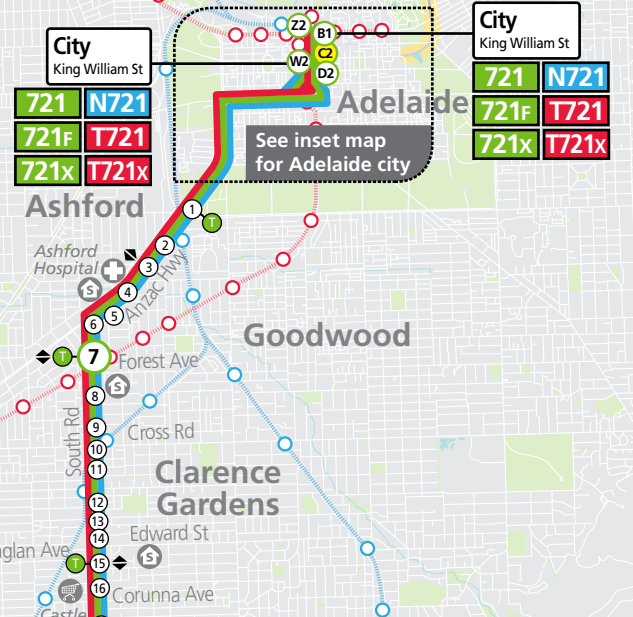

721, T721, N721 Seaford, Noarlunga & Old Reynella to Flinders & City

Legend

North ↑

- Route 721
- Route N721
- Route T721
- Bus stop
- Bus stop on this side only
- Designated stops for T bus services
- Bus stop relating to timetable
- After Midnight Premium City Central bus stop
- Section marker
- Convenient transfer point
- Park 'n' Ride
- Train line & station
- Tram line & stop
- Hospital
- School
- Shopping Centre
- Educational Institution
- Medical research precinct
- Adelaide Metro InfoCentre

Scale: Metres 1900 3800

- ### Street Legend
- Hannah Rd
 - Alexander Kelly Dr
 - Goldsmith Dr
 - Young St