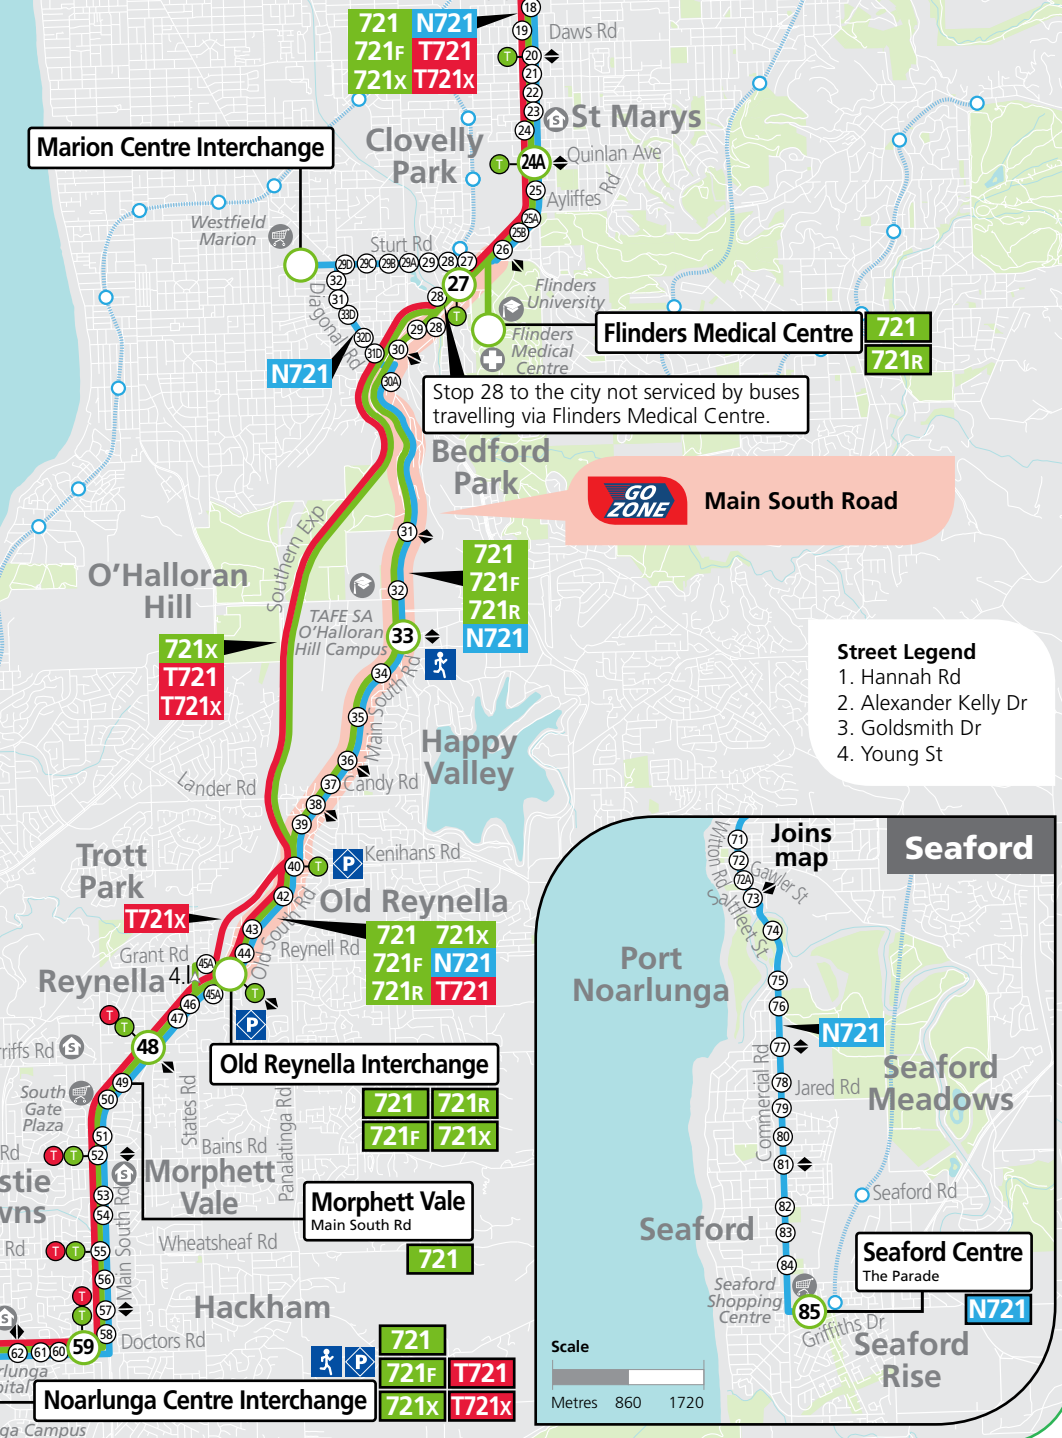

721, T721, N721 Seaford, Noarlunga & Old Reynella to Flinders & City

Legend

North ↑

- Route 721
- Route N721
- Route T721
- Bus stop
- Bus stop on this side only
- Designated stops for T bus services
- Bus stop relating to timetable
- After Midnight Premium City Central bus stop
- Section marker
- Convenient transfer point
- Park 'n' Ride
- Train line & station
- Tram line & stop
- Hospital
- School
- Shopping Centre
- Educational Institution
- Medical research precinct
- Adelaide Metro InfoCentre

Scale: Metres 1900 3800

- ### Street Legend
- Hannah Rd
 - Alexander Kelly Dr
 - Goldsmith Dr
 - Young St