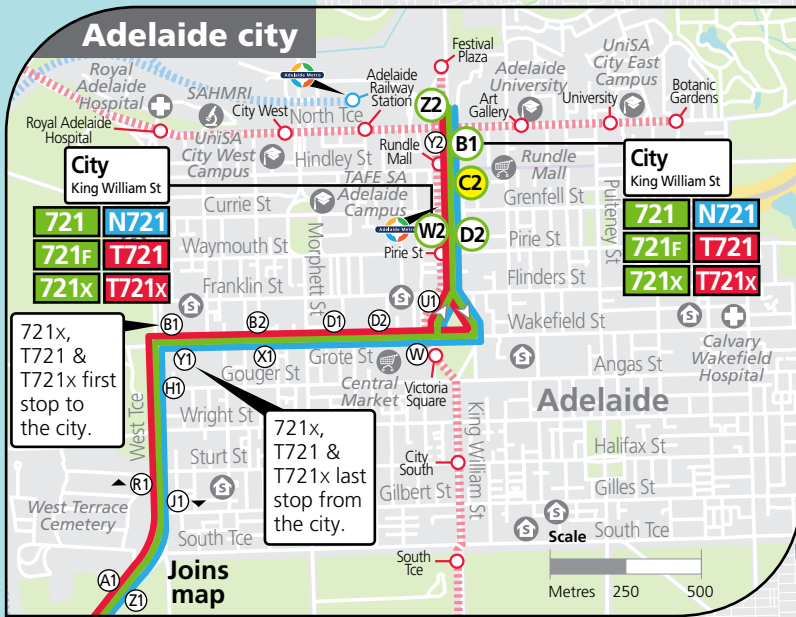

721, T721, N721 Seaford, Noarlunga & Old Reynella to Flinders & City

Legend

North ↑

- Route 721
- Route N721
- Route T721
- Bus stop
- Bus stop on this side only
- Designated stops for T bus services
- Bus stop relating to timetable
- After Midnight Premium City Central bus stop
- Section marker
- Convenient transfer point
- Park 'n' Ride
- Train line & station
- Tram line & stop
- Hospital
- School
- Shopping Centre
- Educational Institution
- Medical research precinct
- Adelaide Metro InfoCentre

Scale: Metres 1900 3800

- ### Street Legend
- Hannah Rd
 - Alexander Kelly Dr
 - Goldsmith Dr
 - Young St