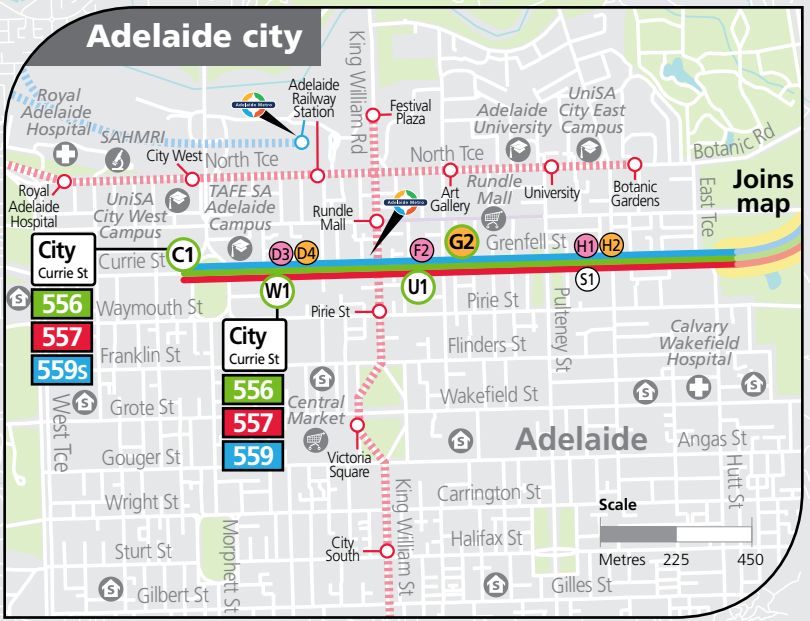

556, 557, 559 Tea Tree Plaza, St Agnes & Hope Valley to Paradise & city

Legend

- Route 556
- Route 557
- Route 559
- Bus stop
- Bus stop on this side only
- Bus stop relating to timetable
- Section marker
- Convenient transfer point
- Park 'n' Ride
- Train line & station
- Tram line & stop
- Hospital
- School
- Shopping Centre
- Educational Institution
- Medical research precinct
- Adelaide Metro InfoCentre

Street Legend

1. Gameau Rd
2. Darley Rd
3. Sudholz Rd
4. Lowan Rd
5. Pittwater Dr
6. Brookvale Rd
7. Parsons Rd
8. Amber Rd
9. Park St

Paradise Interchange

Klemzig Interchange

Tea Tree Plaza Interchange

City bus stop legend

- Bus stop is operational between 2.30pm & 6.30pm Monday to Friday only.
- Bus stop is operational at all times except 2.30pm to 6.30pm Monday to Friday.
- Bus stop is operational at all times.

See inset map for Adelaide city

St Agnes
North East Rd

St Agnes
Smart Rd
559
559s

St Agnes
Tolley Rd
556

559
559s

GO ZONE
Hope Valley

Adelaide city

Joins map