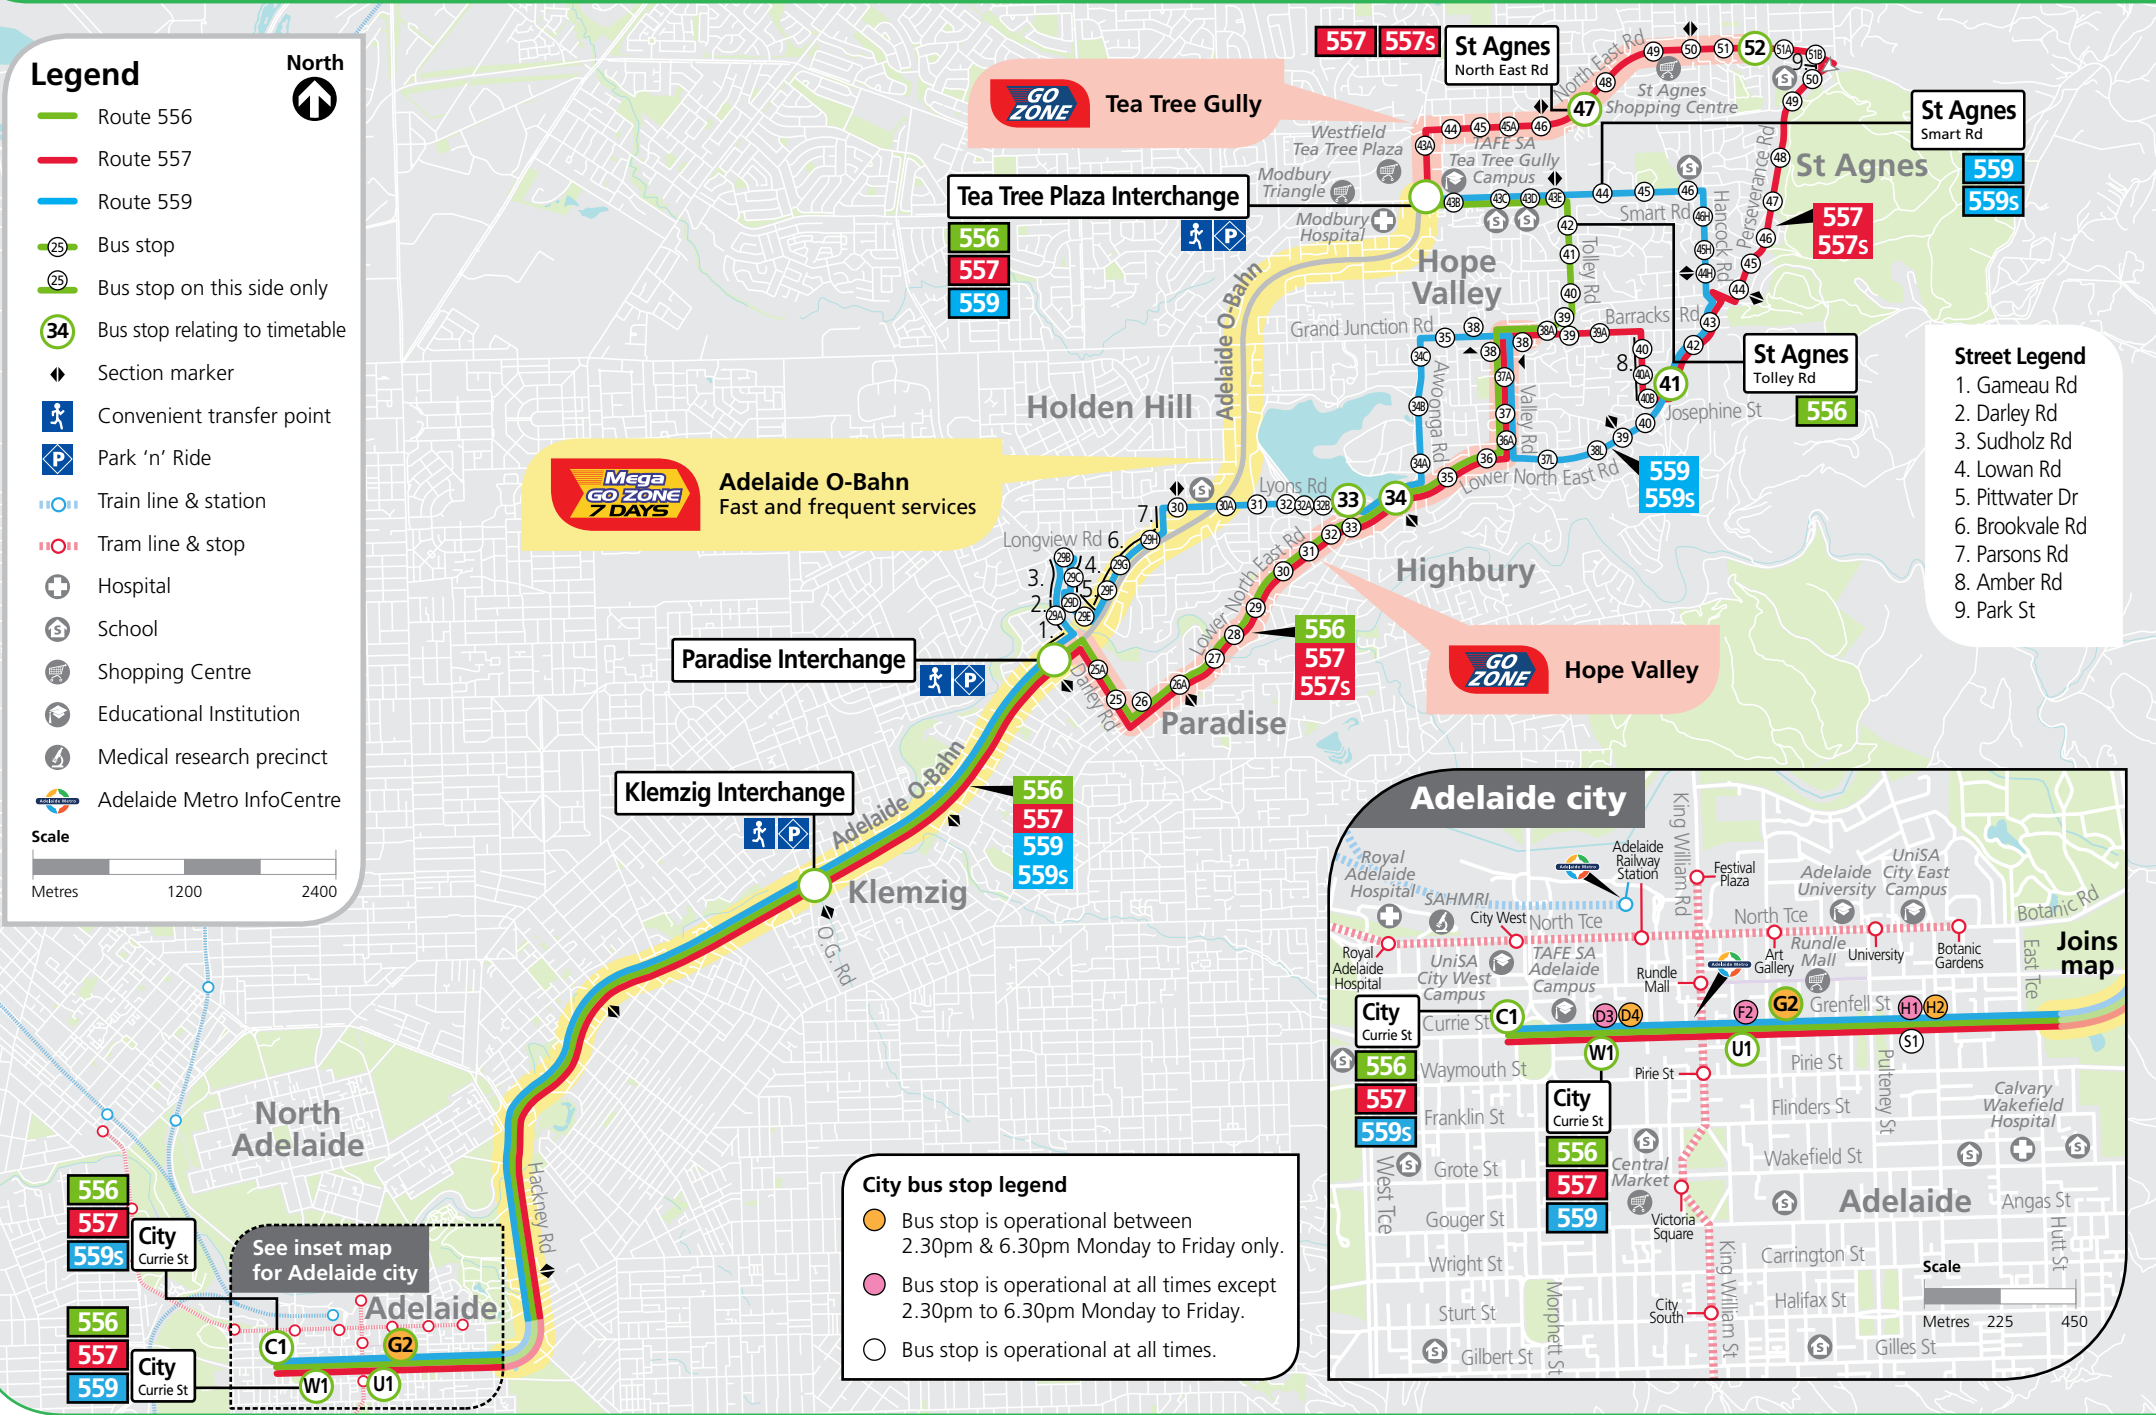

556, 557, 559 Tea Tree Plaza, St Agnes & Hope Valley to Paradise & city

Legend

- Route 556
- Route 557
- Route 559
- Bus stop
- Bus stop on this side only
- Bus stop relating to timetable
- Section marker
- Convenient transfer point
- Park 'n' Ride
- Train line & station
- Tram line & stop
- Hospital
- School
- Shopping Centre
- Educational Institution
- Medical research precinct
- Adelaide Metro InfoCentre

Street Legend

1. Gameau Rd
2. Darley Rd
3. Sudholz Rd
4. Lowan Rd
5. Pittwater Dr
6. Brookvale Rd
7. Parsons Rd
8. Amber Rd
9. Park St

Paradise Interchange

Klemzig Interchange

Tea Tree Plaza Interchange

City bus stop legend

- Bus stop is operational between 2.30pm & 6.30pm Monday to Friday only.
- Bus stop is operational at all times except 2.30pm to 6.30pm Monday to Friday.
- Bus stop is operational at all times.

See inset map for Adelaide city

St Agnes
North East Rd

St Agnes
Smart Rd
559
559s

St Agnes
Tolley Rd
556

559
559s

GO ZONE
Hope Valley

Adelaide city

Joins map