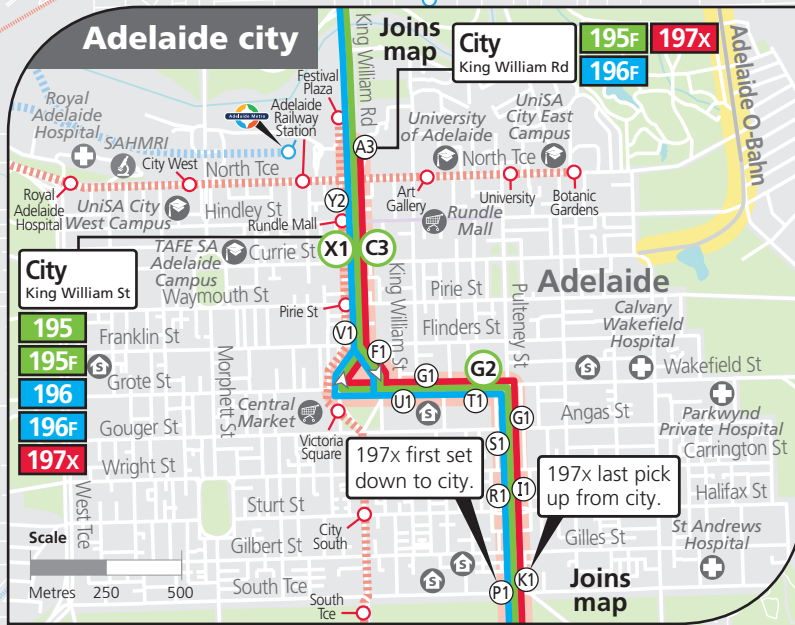

197x **Coromandel Station to city** via Main Road & Belair Road. Limited stop & Express service operates Monday–Friday.

GO ZONE Unley Road

Between stop 12 Belair Road and the city, catch buses 190, 195 and 196 approximately every 15 minutes between 7.30am and 6.30pm Monday to Friday and every 30 minutes at night, Saturday, Sunday and public holidays until 10pm.

195, 196, 197x Coromandel Station, Blackwood & Torrens Park to city

Legend

-  Route 195
-  Route 196
-  Route 197x
-  Bus stop
-  Bus stop on this side only
-  Designated suburban stops for 197x bus services
-  Bus stop relating to timetable
-  Convenient transfer point
-  Park 'n' Ride
-  Train line & station
-  Tram line & stop
-  Hospital
-  School
-  Shopping Centre
-  Educational Institution
-  Medical research precinct
-  Adelaide Metro InfoCentre

197X City to Coromandel Station

Monday to Friday					
PM	197x	A4.59	*5.34	*5.37	5.41
	197x	A5.14	*5.49	*5.52	5.56

Legend

- A** – Bus departs from stop A3 King William Rd, city 4 minutes prior to the time shown.
- *** – Times are approximate only. Bus does not have to wait until this time to depart stop.

Explanations

197x services operate express (no pick up or set down) between stop K1 Pulteney Street, city and stop 23 Main Road, Belair then service stops 23, 26, 28 and 31 only to stop 34, Johnson Parade, Coromandel Station.