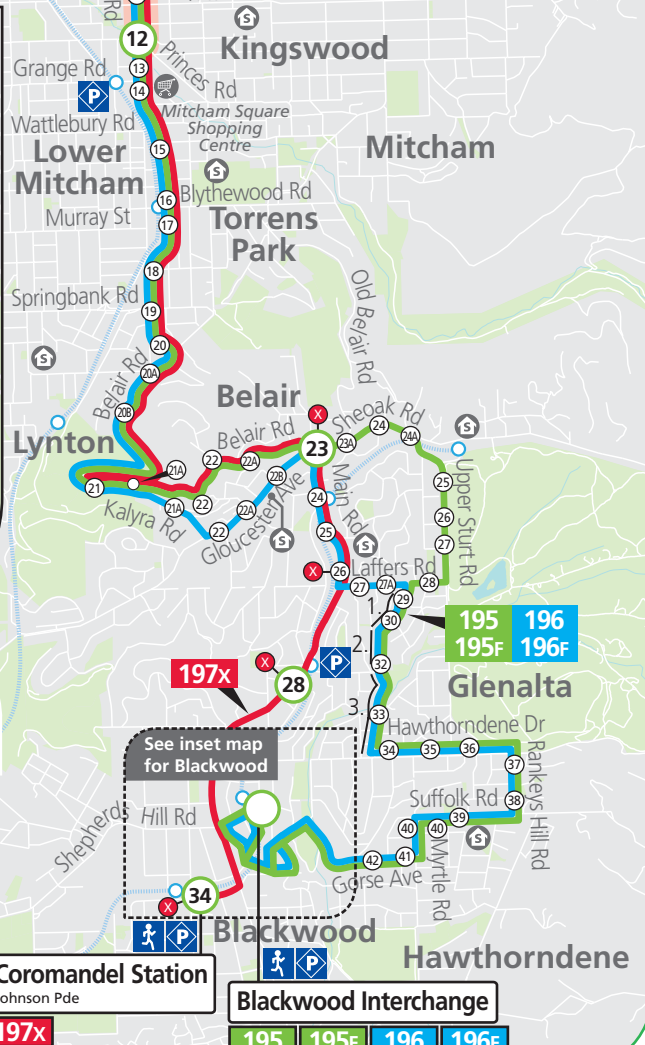

1. ### Street Legend
1. Hollywood Wy
  2. Sun Valley Dr
  3. Rosella Ave