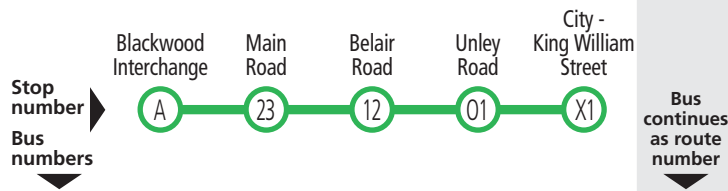

195, 196F Blackwood & Torrens Park to city

Monday to Friday

	195	196F	195F	196F	195F	196F	195F	196F	195F	196F	195F	196F	195F	196F	195F	196F	195F	196F	
AM	-	-	-	-	-	-	-	-	-	-	-	-	-	-	-	-	-	-	-
	-	-	-	-	-	-	-	-	-	-	-	-	-	-	-	-	-	-	-
	-	-	-	-	-	-	-	-	-	-	-	-	-	-	-	-	-	-	-
	6.30	6.45	7.00	7.15	7.30	7.45	8.00	8.50	9.30	10.30	11.30	-	-	-	-	-	-	-	-
	6.46	7.01	7.18	7.33	7.50	8.05	8.20	9.07	9.46	10.46	11.46	-	-	-	-	-	-	-	-
	6.58	7.16	7.33	7.48	8.06	8.21	8.37	9.20	9.58	10.58	11.58	-	-	-	-	-	-	-	-
	7.06	D	D	D	D	D	D	D	D	D	D	-	-	-	-	-	-	-	-
	7.15	7.35	7.55	8.10	8.36	8.47	9.03	9.42	10.20	11.20	12.20	-	-	-	-	-	-	-	-
	7.35	-	-	-	-	-	-	-	-	-	-	-	-	-	-	-	-	-	-
	8.10	-	-	-	-	-	-	-	-	-	-	-	-	-	-	-	-	-	-
	8.36	-	-	-	-	-	-	-	-	-	-	-	-	-	-	-	-	-	-
	8.47	-	-	-	-	-	-	-	-	-	-	-	-	-	-	-	-	-	-
	9.03	-	-	-	-	-	-	-	-	-	-	-	-	-	-	-	-	-	-
	9.42	-	-	-	-	-	-	-	-	-	-	-	-	-	-	-	-	-	-
	10.20	-	-	-	-	-	-	-	-	-	-	-	-	-	-	-	-	-	-
	11.20	-	-	-	-	-	-	-	-	-	-	-	-	-	-	-	-	-	-
	12.20	-	-	-	-	-	-	-	-	-	-	-	-	-	-	-	-	-	-
PM	-	-	-	-	-	-	-	-	-	-	-	-	-	-	-	-	-	-	-
	-	-	-	-	-	-	-	-	-	-	-	-	-	-	-	-	-	-	-
	-	-	-	-	-	-	-	-	-	-	-	-	-	-	-	-	-	-	-
	-	-	-	-	-	-	-	-	-	-	-	-	-	-	-	-	-	-	-
	12.30	1.30	2.30	3.30	4.30	5.30	6.30	7.30	8.30	9.30	10.30	11.30	12.30	1.30	2.30	3.30	4.30	5.30	6.30
	12.46	1.46	2.46	3.46	4.46	5.46	6.46	7.46	8.46	9.46	10.46	11.46	12.46	1.46	2.46	3.46	4.46	5.46	6.46
	12.58	1.58	2.58	3.58	4.58	5.58	6.58	7.58	8.58	9.58	10.58	11.58	12.58	1.58	2.58	3.58	4.58	5.58	6.58
	D	D	D	D	D	D	D	D	D	D	D	D	D	D	D	D	D	D	D
	1.20	2.20	3.20	4.20	5.20	6.20	7.20	8.20	9.20	10.20	11.20	12.20	1.20	2.20	3.20	4.20	5.20	6.20	7.20
	2.20	3.20	4.20	5.20	6.20	7.20	8.20	9.20	10.20	11.20	12.20	1.20	2.20	3.20	4.20	5.20	6.20	7.20	8.20
	3.20	4.20	5.20	6.20	7.20	8.20	9.20	10.20	11.20	12.20	1.20	2.20	3.20	4.20	5.20	6.20	7.20	8.20	9.20
	4.33	5.33	6.33	7.33	8.33	9.33	10.33	11.33	12.33	1.33	2.33	3.33	4.33	5.33	6.33	7.33	8.33	9.33	10.33
	5.08	6.08	7.08	8.08	9.08	10.08	11.08	12.08	1.08	2.08	3.08	4.08	5.08	6.08	7.08	8.08	9.08	10.08	11.08
	-	-	-	-	-	-	-	-	-	-	-	-	-	-	-	-	-	-	-

Legend

- **B** – Bus departs from stop 18 Belair Road, Torrens Park at the time shown.
- **D** – Bus sets down only.
- **G** – Bus departs from Blackwood High School at 3.28pm, operating via Shepherds Hill Road (servicing stop 30A) and Station Road to Blackwood Interchange, school days only.

Explanations

195F and 196F buses do not pick up between stop 12 Belair Road, Kingswood and stop P1 Pulteney Street, city when travelling to the city unless passengers are alighting.

Buses continue to...

230, 232 Port Adelaide Interchange