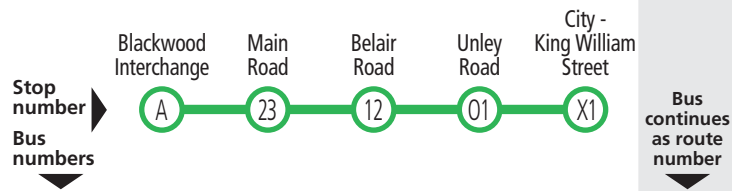

195, 196 Blackwood to city

Saturday, Sunday & public holidays

AM	196	8.01	8.17	8.30	8.41	8.50	232
	195	10.01	10.17	10.30	10.41	10.50	232
PM	196	12.01	12.17	12.30	12.41	12.50	232
	195	2.01	2.17	2.30	2.41	2.50	232
	196	4.01	4.17	4.30	4.41	4.50	232
	195	6.01	6.17	6.30	6.40	6.49	232

Bus continues to...

232 Port Adelaide Interchange