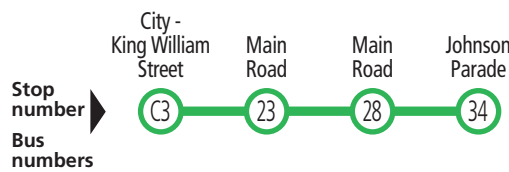

Legend

- A** – Bus departs from stop A3 King William Rd, city 4 minutes prior to the time shown.
- E** – Bus picks up only.
- K** – Bus continues to Blackwood High School, school days only.

Explanations

195F and 196F buses do not set down between stop K1 Pulteney Street, city and stop 12 Belair Road, Kingswood when travelling from the city.

195, 196 City to Blackwood

Saturday, Sunday & public holidays							
AM	196	8.59	9.05	9.10	9.24	9.36	9.54
	195	10.59	11.05	11.10	11.24	11.36	11.54
PM	196	12.59	1.05	1.10	1.24	1.36	1.54
	195	2.59	3.05	3.10	3.24	3.36	3.54
	196	4.59	5.05	5.10	5.24	5.36	5.54

197X City to Coromandel Station

Monday to Friday					
PM	197x	A4.59	*5.34	*5.37	5.41
	197x	A5.14	*5.49	*5.52	5.56

Legend

- A** – Bus departs from stop A3 King William Rd, city 4 minutes prior to the time shown.
- *** – Times are approximate only. Bus does not have to wait until this time to depart stop.