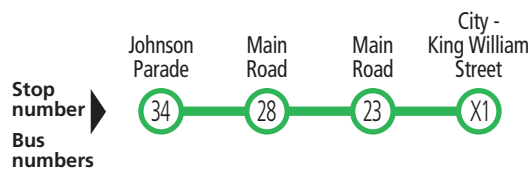

Legend

- B** – Bus departs from stop 18 Belair Road, Torrens Park at the time shown.
- D** – Bus sets down only.
- G** – Bus departs from Blackwood High School at 3.28pm, operating via Shepherds Hill Road (servicing stop 30A) and Station Road to Blackwood Interchange, school days only.

Explanations

195F and 196F buses do not pick up between stop 12 Belair Road, Kingswood and stop P1 Pulteney Street, city when travelling to the city unless passengers are alighting.

Buses continue to...

230, 232 Port Adelaide Interchange

195, 196 Blackwood to city

Saturday, Sunday & public holidays

AM	196	8.01	8.17	8.30	8.41	8.50	232
	195	10.01	10.17	10.30	10.41	10.50	232
PM	196	12.01	12.17	12.30	12.41	12.50	232
	195	2.01	2.17	2.30	2.41	2.50	232
	196	4.01	4.17	4.30	4.41	4.50	232
	195	6.01	6.17	6.30	6.40	6.49	232

Bus continues to...

232 Port Adelaide Interchange

197X Coromandel Station to city

Monday to Friday

AM	197x	7.07	7.10	7.15	7.44
	197x	7.35	7.40	7.45	8.21

Explanations

197x services depart from stop 34, Johnson Parade, Coromandel Station servicing limited stops (stops 31, 28, 26 and 23 Main Road, Belair), then operate express (no pick up or set down) to stop P1 Pulteney Street, city.