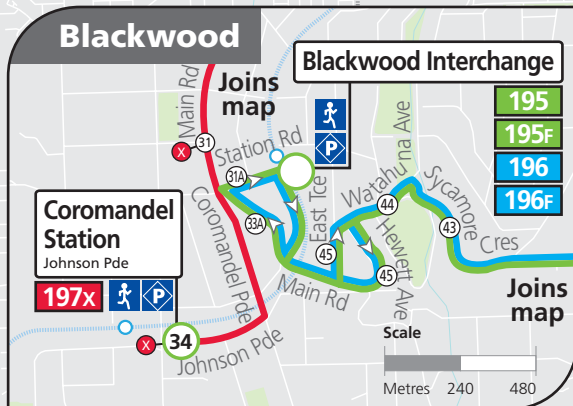

Route descriptions

195 **Blackwood Interchange to city** via Hawthorndene, Belair Road, Mitcham & Unley Road. Service operates 7 days.

195F **Blackwood Interchange to city** via Hawthorndene, Belair Road, Mitcham & Unley Road. Limited stop service operates Monday–Friday.

196 **Blackwood Interchange to city** via Hawthorndene, Gloucester Avenue, Mitcham & Unley Road. Service operates 7 days.

196F **Blackwood Interchange to city** via Hawthorndene, Gloucester Avenue, Mitcham & Unley Road. Limited stop service operates Monday–Friday.

197x **Coromandel Station to city** via Main Road & Belair Road. Limited stop & Express service operates Monday–Friday.

GO ZONE Unley Road

Between stop 12 Belair Road and the city, catch buses 190, 195 and 196 approximately every 15 minutes between 7.30am and 6.30pm Monday to Friday and every 30 minutes at night, Saturday, Sunday and public holidays until 10pm.

195, 196, 197x Coromandel Station, Blackwood & Torrens Park to city

Legend

-  Route 195
-  Route 196
-  Route 197x
-  Bus stop
-  Bus stop on this side only
-  Designated suburban stops for 197x bus services
-  Bus stop relating to timetable
-  Convenient transfer point
-  Park 'n' Ride
-  Train line & station
-  Tram line & stop
-  Hospital
-  School
-  Shopping Centre
-  Educational Institution
-  Medical research precinct
-  Adelaide Metro InfoCentre