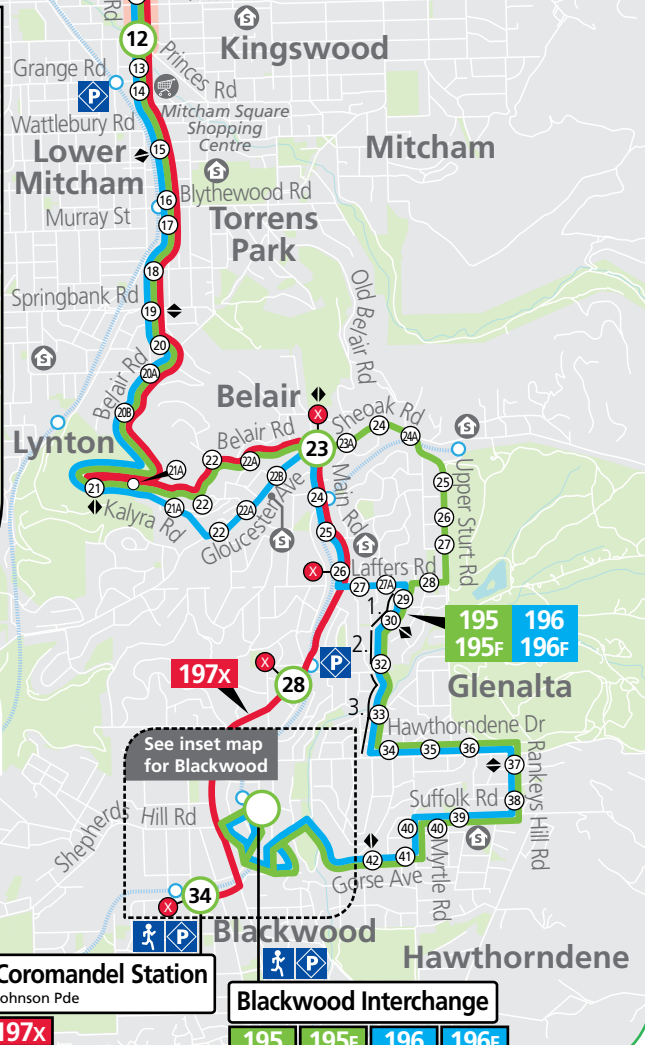

1. ### Street Legend
1. Hollywood Wy
  2. Sun Valley Dr
  3. Rosella Ave