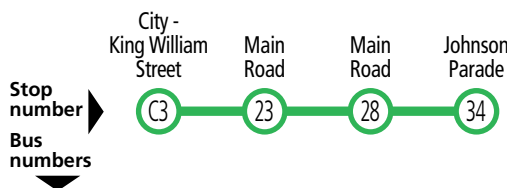

197X City to Coromandel Station

		Monday to Friday			
PM	197x	A4.59	*5.34	*5.37	5.45
	197x	A5.14	*5.49	*5.52	6.00

Legend

- **A** – Bus departs from stop A3 King William Rd, city 4 minutes prior to the time shown.
- ***** – Times are approximate only. Bus does not have to wait until this time to depart stop.

Explanations

197x services operate express (no pick up or set down) between stop K1 Pulteney Street, city and stop 23 Main Road, Belair then service stops 23, 26, 28 and 31 only to stop 34, Johnson Parade, Coromandel Station.