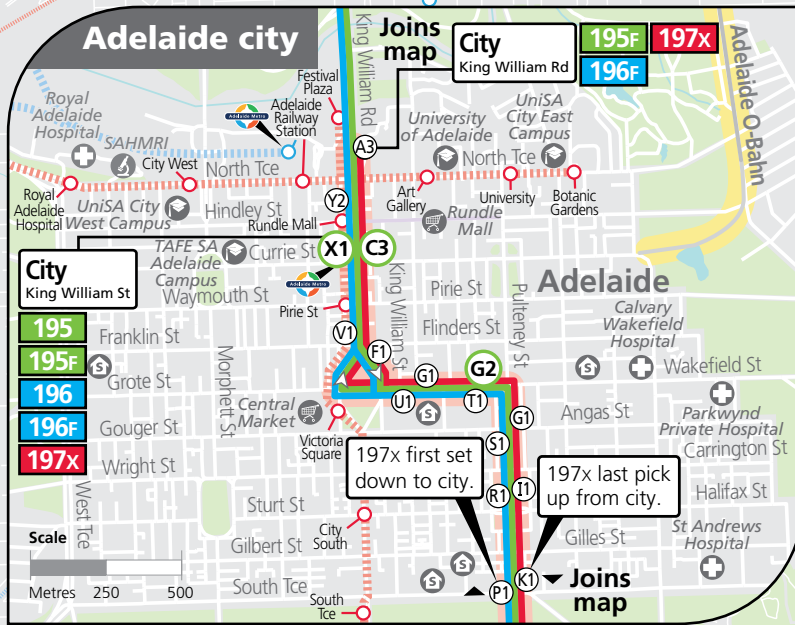

## Route descriptions

**195** **Blackwood Interchange to city** via Hawthorndene, Belair Road, Mitcham & Unley Road. Service operates 7 days.

**195F** **Blackwood Interchange to city** via Hawthorndene, Belair Road, Mitcham & Unley Road. Limited stop service operates Monday–Friday.

**197x** **Coromandel Station to city** via Main Road & Belair Road. Limited stop & Express service operates Monday–Friday.

**GO ZONE** Unley Road

Between stop 12 Belair Road and the city, catch buses 190, 195 and 196 approximately every 15 minutes between 7.30am and 6.30pm Monday to Friday and every 30 minutes at night, Saturday, Sunday and public holidays until 10pm.

## Legend

-  Route 195
-  Route 196
-  Route 197x
-  Bus stop
-  Bus stop on this side only
-  Designated suburban stops for 197x bus services
-  Bus stop relating to timetable
-  Section marker
-  Convenient transfer point
-  Park 'n' Ride
-  Train line & station
-  Tram line & stop
-  Hospital
-  School
-  Shopping Centre
-  Educational Institution
-  Medical research precinct
-  Adelaide Metro InfoCentre

### Legend

- A** – Bus departs from stop A3 King William Rd, city 4 minutes prior to the time shown.
- \*** – Times are approximate only. Bus does not have to wait until this time to depart stop.