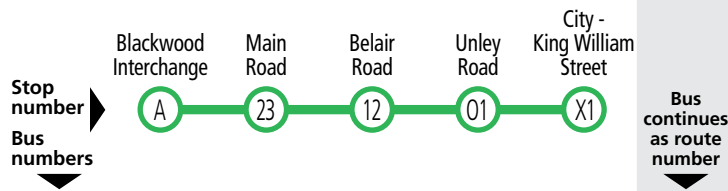

195, 196F Blackwood & Torrens Park to city

Monday to Friday

	195	196F	195F	196F	195F	196F	195F	196F	195F	196F	195F	196F	195F	196F	195F	196F	195F	196F	
AM		-	B5.53	5.57	6.06	6.15	230												
		-	B6.23	6.27	6.36	6.45	232												
		6.30	6.45	6.56	7.06	7.15	232												
		-	B7.06	7.11	7.21	7.30	230												
		196F	6.45	7.01	7.16	D	7.35	-											
		195F	7.00	7.20	7.36	D	8.00	-											
		196F	7.15	7.35	7.51	D	8.21	-											
		195F	7.30	7.50	8.06	D	8.36	-											
		196F	7.45	8.04	8.20	D	8.50	-											
		195F	8.00	8.19	8.35	D	9.02	-											
PM		196F	8.50	9.07	9.20	D	9.44	-											
		195F	9.30	9.47	10.00	D	10.22	-											
		196F	10.30	10.47	11.00	D	11.22	-											
		195F	11.30	11.47	12.00	D	12.22	-											
		196F	12.30	12.47	1.00	D	1.22	-											
		195F	1.30	1.47	2.00	D	2.22	-											
		196F	2.30	2.47	3.00	D	3.25	-											
		196F	G3.35	3.55	4.08	D	4.33	-											
		196F	4.10	4.30	4.43	D	5.08	-											

Legend

- **B** – Bus departs from stop 18 Belair Road, Torrens Park at the time shown.
- **D** – Bus sets down only.
- **G** – Bus departs from Blackwood High School at 3.28pm, operating via Shepherds Hill Road (servicing stop 30A) and Station Road to Blackwood Interchange, school days only.

Explanations

195F and 196F buses do not pick up between stop 12 Belair Road, Kingswood and stop P1 Pulteney Street, city when travelling to the city unless passengers are alighting.

Buses continue to...

230, 232 Port Adelaide Interchange