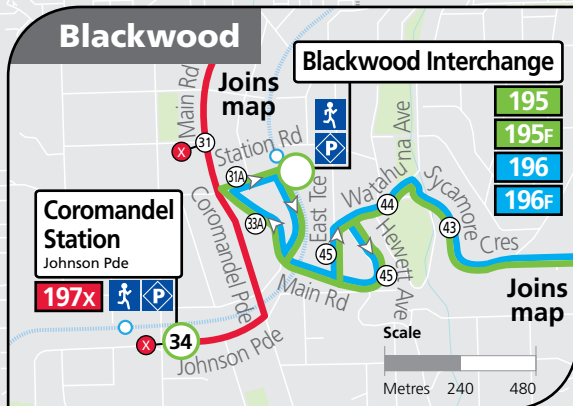

**197x** **Coromandel Station to city** via Main Road & Belair Road. Limited stop & Express service operates Monday–Friday.

**GO ZONE** Unley Road

Between stop 12 Belair Road and the city, catch buses 190, 195 and 196 approximately every 15 minutes between 7.30am and 6.30pm Monday to Friday and every 30 minutes at night, Saturday, Sunday and public holidays until 10pm.

# 195, 196, 197x Coromandel Station, Blackwood & Torrens Park to city

## Legend

-  Route 195
-  Route 196
-  Route 197x
-  Bus stop
-  Bus stop on this side only
-  Designated suburban stops for 197x bus services
-  Bus stop relating to timetable
-  Section marker
-  Convenient transfer point
-  Park 'n' Ride
-  Train line & station
-  Tram line & stop
-  Hospital
-  School
-  Shopping Centre
-  Educational Institution
-  Medical research precinct
-  Adelaide Metro InfoCentre

### Legend

- A** – Bus departs from stop A3 King William Rd, city 4 minutes prior to the time shown.
- \*** – Times are approximate only. Bus does not have to wait until this time to depart stop.