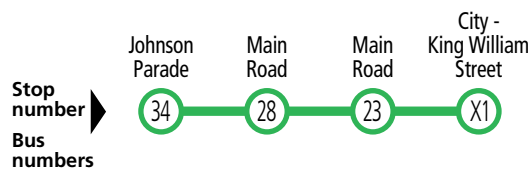

197X Coromandel Station to city

Monday to Friday

AM	197x	7.05	7.11	7.15	7.45
	197x	7.30	7.36	7.40	8.15

Explanations

197x services depart from stop 34, Johnson Parade, Coromandel Station servicing limited stops (stops 31, 28, 26 and 23 Main Road, Belair), then operate express (no pick up or set down) to stop P1 Pulteney Street, city.