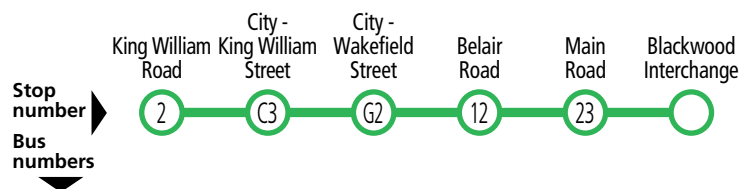

195, 196 City to Blackwood

		Saturday, Sunday & public holidays					
AM	196	8.59	9.05	9.10	9.24	9.36	9.54
	195	10.59	11.05	11.10	11.24	11.36	11.54
PM	196	12.59	1.05	1.10	1.24	1.36	1.54
	195	2.59	3.05	3.10	3.24	3.36	3.54
	196	4.59	5.05	5.10	5.24	5.36	5.54