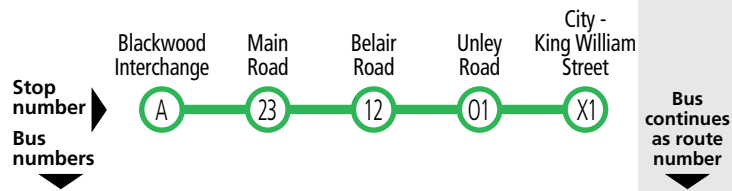

195, 196 Blackwood to city

Saturday, Sunday & public holidays

AM	196	8.01	8.17	8.30	8.41	8.50	232
	195	10.01	10.17	10.30	10.41	10.50	232
PM	196	12.01	12.17	12.30	12.41	12.50	232
	195	2.01	2.17	2.30	2.41	2.50	232
	196	4.01	4.17	4.30	4.41	4.50	232
	195	6.01	6.17	6.30	6.40	6.49	232

Bus continues to...

232 Port Adelaide Interchange