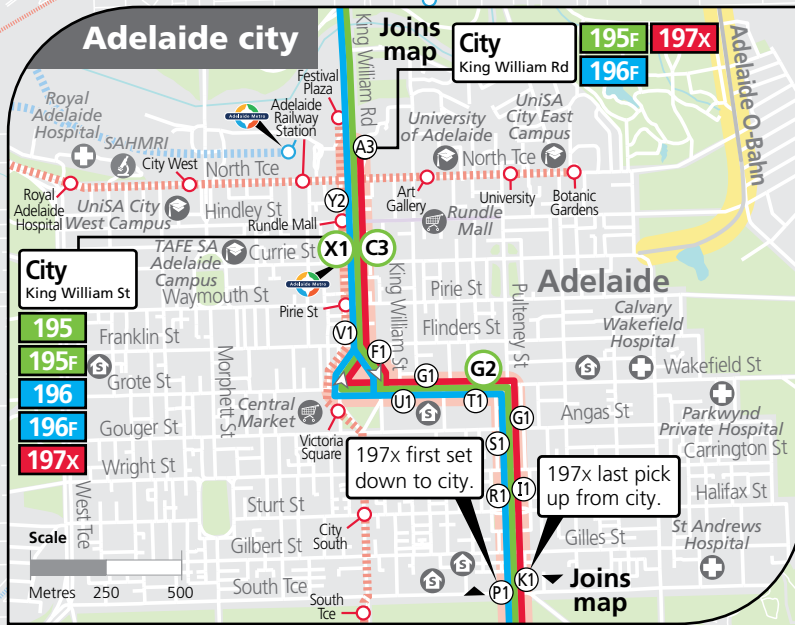

195, 196, 197x Coromandel Station, Blackwood & Torrens Park to city

Legend

- Route 195
- Route 196
- Route 197x
-  Bus stop
-  Bus stop on this side only
-  Designated suburban stops for 197x bus services
-  Bus stop relating to timetable
-  Section marker
-  Convenient transfer point
-  Park 'n' Ride
-  Train line & station
-  Tram line & stop
-  Hospital
-  School
-  Shopping Centre
-  Educational Institution
-  Medical research precinct
-  Adelaide Metro InfoCentre

- ### Street Legend
1. Hollywood Wy
 2. Sun Valley Dr
 3. Rosella Ave