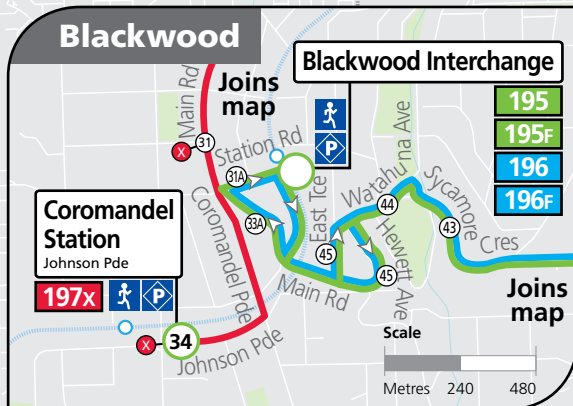

195, 196, 197x Coromandel Station, Blackwood & Torrens Park to city

Legend

- Route 195
- Route 196
- Route 197x
-  Bus stop
-  Bus stop on this side only
-  Designated suburban stops for 197x bus services
-  Bus stop relating to timetable
-  Section marker
-  Convenient transfer point
-  Park 'n' Ride
-  Train line & station
-  Tram line & stop
-  Hospital
-  School
-  Shopping Centre
-  Educational Institution
-  Medical research precinct
-  Adelaide Metro InfoCentre

- ### Street Legend
1. Hollywood Wy
 2. Sun Valley Dr
 3. Rosella Ave