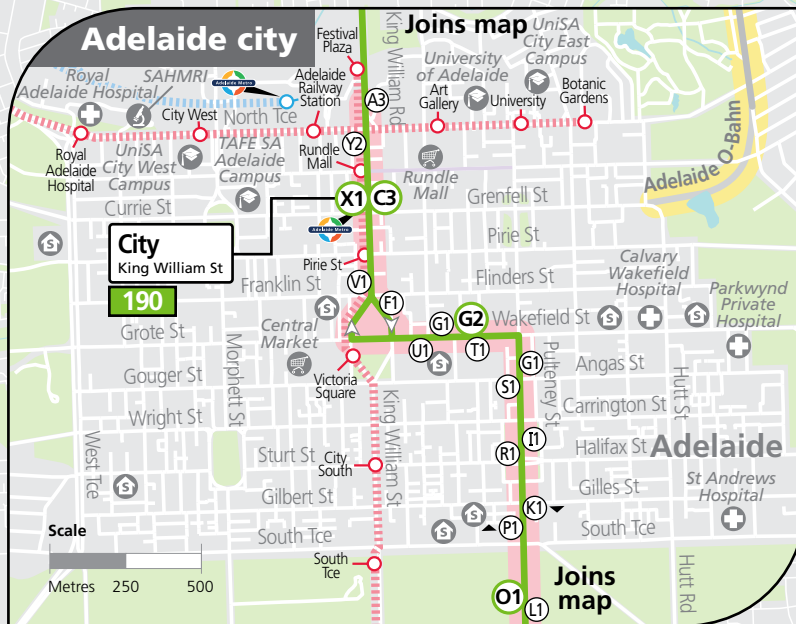

190 Glenelg & Mitcham Square to city

Legend

- Route 190
- Bus stop
- Bus stop on this side only
- Bus stop relating to timetable
- Section marker
- Convenient transfer point
- Park 'n' Ride
- Train line & station
- Tram line & stop
- Hospital
- School
- Shopping Centre
- Educational Institution
- Medical research precinct
- Adelaide Metro InfoCentre

North

Street Legend

1. Brighton Rd
2. Diagonal Rd

Glenelg Interchange
Colley Tce

190

Mitcham Square
Belair Rd

190B