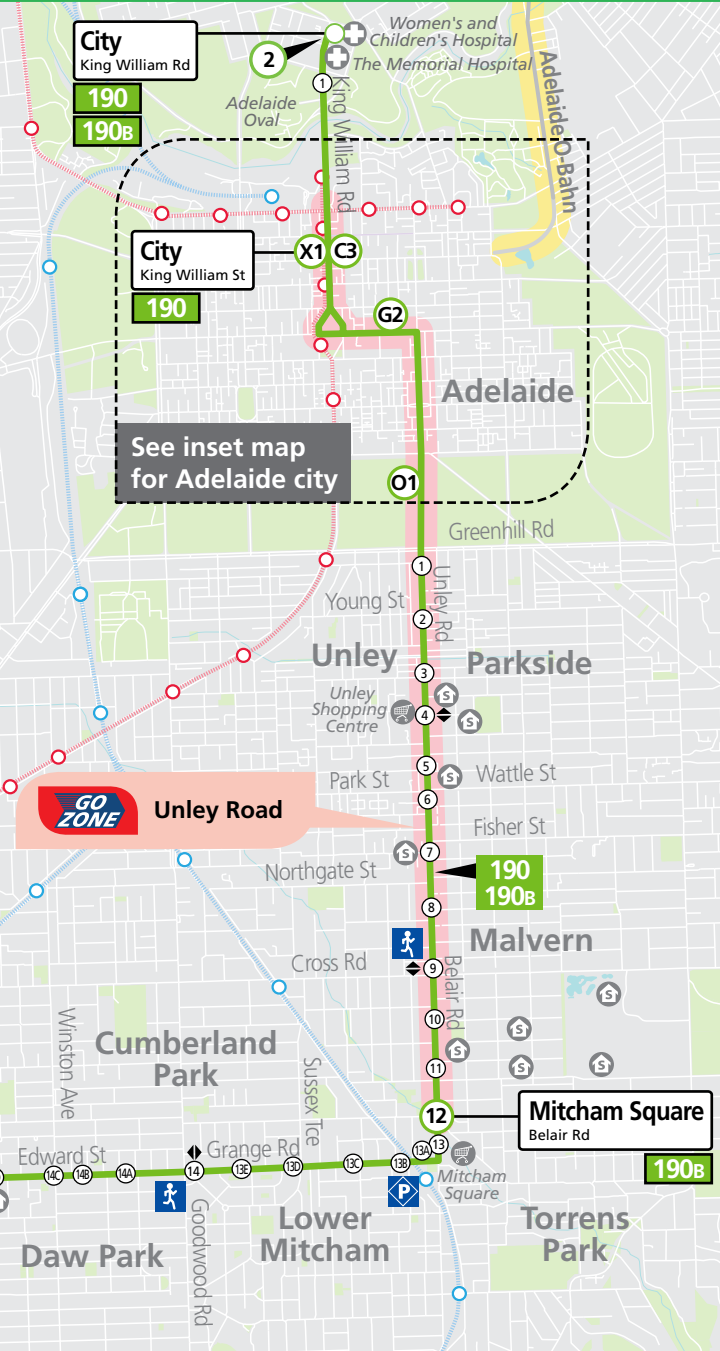

190 Glenelg & Mitcham Square to city

Legend

- Route 190
- Bus stop
- Bus stop on this side only
- Bus stop relating to timetable
- Section marker
- Convenient transfer point
- Park 'n' Ride
- Train line & station
- Tram line & stop
- Hospital
- School
- Shopping Centre
- Educational Institution
- Medical research precinct
- Adelaide Metro InfoCentre

North

Street Legend

1. Brighton Rd
2. Diagonal Rd

Glenelg Interchange
Colley Tce

190

Mitcham Square
Belair Rd

190B