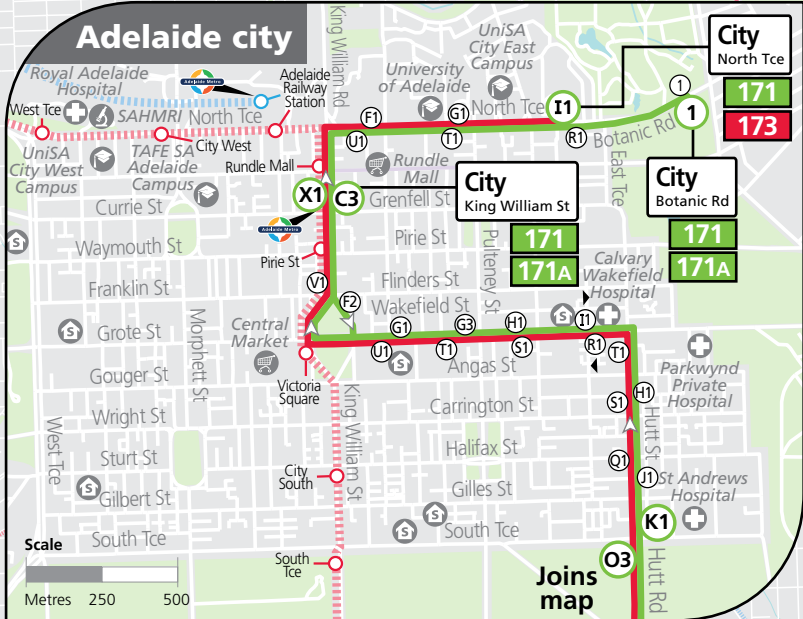

Legend

A – Bus departs from stop 12 Fullarton Rd, Highgate at the time shown.

Buses continue to...

178 Paradise Interchange
178s Newton

See other side for timetables to Mitcham Square & map →

171, 173

Blackwood Interchange, Mitcham Square & Highgate to city

Also shows route 171A

See inset map for Adelaide city

Adelaide city

Legend

- Route 171
- Route 173
- Bus stop
- Bus stop on this side only
- Bus stop relating to timetable
- Section marker
- Convenient transfer point
- Park 'n' Ride
- Train line & station
- Tram line & stop
- Hospital
- School
- Shopping Centre
- Educational Institution
- Medical research precinct
- Adelaide Metro InfoCentre

Legend

C – Bus terminates at stop 12 Fullarton Rd, Highgate at the time shown.

171 City to Highgate & Mitcham Square

Also shows route 171A

Saturday only						
AM	171	7.45	7.54	8.04	8.14	8.25
	171A	8.15	8.24	8.34	C8.44	-
Saturday, Sunday & public holidays						
AM	171	8.45	8.54	9.04	9.14	9.25
	171A	9.15	9.24	9.34	C9.44	-
	171	9.45	9.54	10.04	10.14	10.25
	171A	10.15	10.24	10.34	C10.44	-
	171	10.45	10.54	11.04	11.14	11.25
	171A	11.15	11.24	11.34	C11.44	-
PM	171	11.45	11.54	12.04	12.14	12.25
	171A	12.15	12.24	12.34	C12.44	-
	171	12.45	12.54	1.04	1.14	1.25
	171A	1.15	1.24	1.34	C1.44	-
	171	1.45	1.54	2.04	2.14	2.25
	171A	2.15	2.24	2.34	C2.44	-
	171	2.45	2.54	3.04	3.14	3.25
	171A	3.15	3.24	3.34	C3.44	-
	171	3.45	3.54	4.04	4.14	4.25
	171A	4.15	4.24	4.34	C4.44	-
	171	4.45	4.54	5.04	5.14	5.25
	171A	5.15	5.24	5.34	C5.44	-
	171	5.45	5.54	6.04	6.14	6.25
	171	6.45	6.54	7.02	7.12	7.23
	171	7.45	7.54	8.02	8.10	8.20
	171	8.45	8.54	9.02	9.10	9.20
	171	9.45	9.54	10.02	10.10	10.20
	171	10.45	10.54	11.02	11.10	11.20
	171	11.45	11.54	12.02	12.10	12.20

Legend

C – Bus terminates at stop 12 Fullarton Rd, Highgate at the time shown.