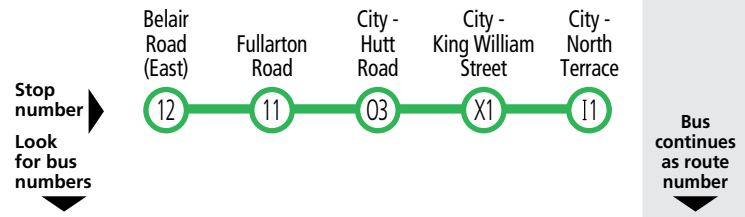

Route descriptions

171 **Mitcham Square to city**
via Princes Road & Fullarton Road. Service operates 7 days.
171A - city to stop 12 Fullarton Road, Highgate.

173 **Blackwood Interchange to city**
via Main Road, Belair Road, Blythwood Road & Fullarton Road. Limited service operates school days only.

Legend

- A** – Bus departs from stop 12 Fullarton Rd, Highgate at the time shown.
- S** – School days only.
- *** – Times are approximate only. Bus does not have to wait until this time to depart stop.

Buses continue to...

- 178, 178x** Paradise Interchange
- 178M** Athelstone
- 178s** Newton

See other side for timetables to Mitcham Square & map →

171 Mitcham Square & Highgate to city

Saturday only

AM	171	7.14	7.24	7.34	7.45	7.53	178
	171	7.44	7.54	8.04	8.15	8.23	178

Legend

C – Bus terminates at stop 12 Fullarton Rd, Highgate at the time shown.

171 City to Highgate & Mitcham Square

Also shows route 171A

Saturday only						
AM	171	7.45	7.54	8.04	8.14	8.25
	171A	8.15	8.24	8.34	C8.44	-
Saturday, Sunday & public holidays						
AM	171	8.45	8.54	9.04	9.14	9.25
	171A	9.15	9.24	9.34	C9.44	-
	171	9.45	9.54	10.04	10.14	10.25
	171A	10.15	10.24	10.34	C10.44	-
	171	10.45	10.54	11.04	11.14	11.25
	171A	11.15	11.24	11.34	C11.44	-
PM	171	11.45	11.54	12.04	12.14	12.25
	171A	12.15	12.24	12.34	C12.44	-
	171	12.45	12.54	1.04	1.14	1.25
	171A	1.15	1.24	1.34	C1.44	-
	171	1.45	1.54	2.04	2.14	2.25
	171A	2.15	2.24	2.34	C2.44	-
	171	2.45	2.54	3.04	3.14	3.25
	171A	3.15	3.24	3.34	C3.44	-
	171	3.45	3.54	4.04	4.14	4.25
	171A	4.15	4.24	4.34	C4.44	-
	171	4.45	4.54	5.04	5.14	5.25
	171A	5.15	5.24	5.34	C5.44	-
	171	5.45	5.54	6.04	6.14	6.25
	171	6.45	6.54	7.02	7.12	7.23
	171	7.45	7.54	8.02	8.10	8.20
	171	8.45	8.54	9.02	9.10	9.20
	171	9.45	9.54	10.02	10.10	10.20
	171	10.45	10.54	11.02	11.10	11.20
	171	11.45	11.54	12.02	12.10	12.20