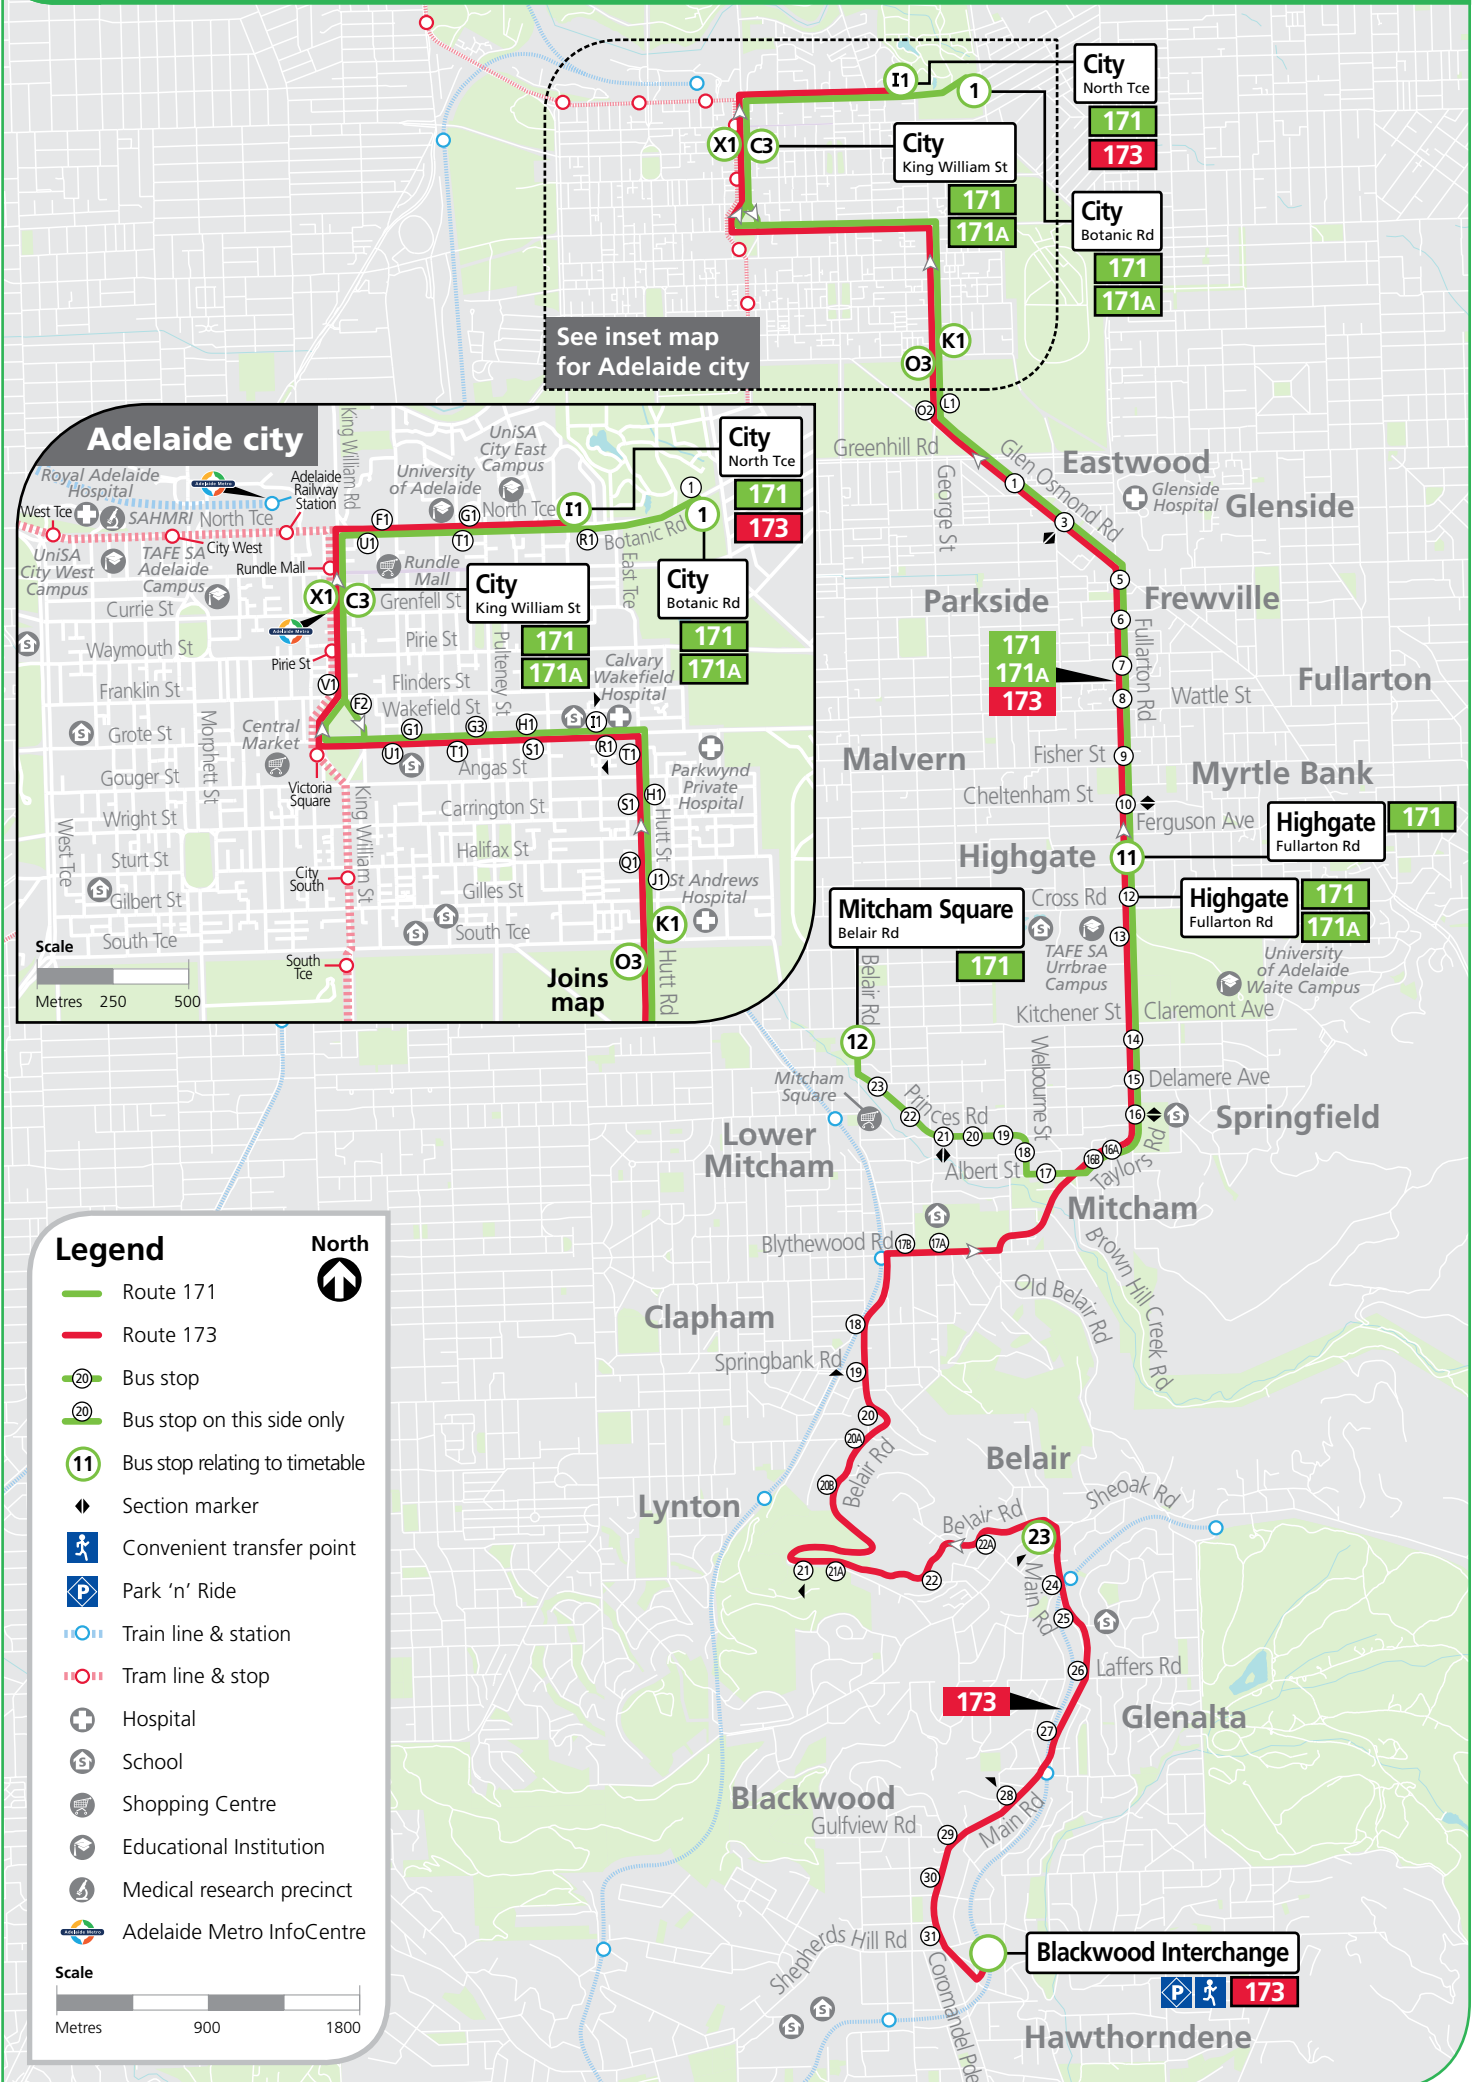

Route descriptions

171 **Mitcham Square to city**
via Princes Road & Fullarton Road. Service operates 7 days.
171A - city to stop 12 Fullarton Road, Highgate.

173 **Blackwood Interchange to city**
via Main Road, Belair Road, Blythwood Road & Fullarton Road. Limited service operates school days only.

Legend

- A** – Bus departs from stop 12 Fullarton Rd, Highgate at the time shown.
- S** – School days only.
- *** – Times are approximate only. Bus does not have to wait until this time to depart stop.

Legend

A – Bus departs from stop 12 Fullarton Rd, Highgate at the time shown.

Buses continue to...

178 Paradise Interchange
178s Newton

See other side for timetables to Mitcham Square & map →

171, 173

Blackwood Interchange, Mitcham Square & Highgate to city

Also shows route 171A

See inset map for Adelaide city

Adelaide city

Legend

- Route 171
- Route 173
- Bus stop
- Bus stop on this side only
- Bus stop relating to timetable
- Section marker
- Convenient transfer point
- Park 'n' Ride
- Train line & station
- Tram line & stop
- Hospital
- School
- Shopping Centre
- Educational Institution
- Medical research precinct
- Adelaide Metro InfoCentre