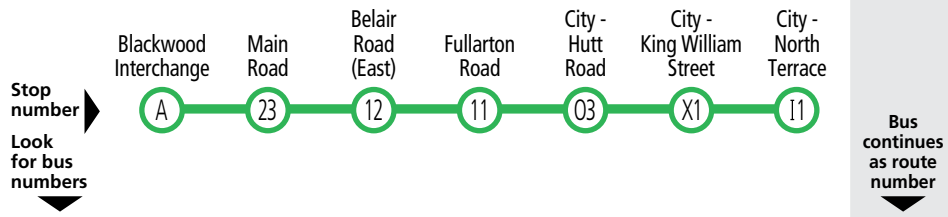

171, 173 Blackwood Interchange, Mitcham Square & Highgate to city

Monday to Friday									
AM	171	-	-	6.07	6.16	6.25	6.33	6.41	178
	171	-	-	6.37	6.46	6.55	7.03	7.11	178
	171	-	-	6.52	7.03	7.14	7.24	7.32	178
	171	-	-	7.07	7.18	7.30	7.42	7.50	178
	171	-	-	7.22	7.34	7.47	7.59	8.07	178
	171	-	-	7.32	7.45	8.00	8.12	8.20	178
	171	-	-	7.42	7.55	8.12	8.26	8.35	178
	173	$7.28	$7.38	-	$8.00	*$8.17	$8.31	$8.40	-
	171	-	-	7.52	8.05	8.22	8.37	8.46	178s
	173	$7.41	$7.52	-	$8.15	*$8.32	$8.47	$8.55	-
	171	-	-	8.07	8.20	8.38	8.53	9.01	178
	171	-	-	8.26	8.40	8.55	9.09	9.17	178s
	171	-	-	8.46	8.57	9.12	9.23	9.31	178
	171	-	-	-	A9.17	9.28	9.39	9.47	178s
	171	-	-	9.22	9.32	9.44	9.55	10.03	178
	171	-	-	9.49	9.59	10.11	10.22	10.30	178
	171	-	-	10.19	10.29	10.41	10.52	11.00	178
	171	-	-	10.49	10.59	11.11	11.22	11.30	178
171	-	-	11.19	11.29	11.41	11.52	12.00	178	
171	-	-	11.49	11.59	12.11	12.23	12.33	178	
PM	171	-	-	12.19	12.29	12.41	12.53	1.03	178
	171	-	-	12.49	12.59	1.11	1.23	1.33	178
	171	-	-	1.19	1.29	1.41	1.53	2.03	178
	171	-	-	1.49	1.59	2.11	2.23	2.33	178
	171	-	-	2.19	2.29	2.41	2.53	3.03	178
	171	-	-	2.49	2.59	3.11	3.24	3.34	178M
	171	-	-	$3.08	$3.18	$3.29	$3.44	$3.54	178M
	171	-	-	3.20	3.30	3.41	3.56	4.06	178
	171	-	-	$3.34	$3.47	$3.58	$4.12	$4.22	178M
	171	-	-	3.56	4.06	4.17	4.32	4.42	178
	171	-	-	4.26	4.36	4.47	5.01	5.11	178x
	171	-	-	4.56	5.06	5.17	5.32	5.42	178M
	171	-	-	5.11	5.21	5.32	5.47	5.57	178M
	171	-	-	5.41	5.51	6.02	6.14	6.23	178M
	171	-	-	6.11	6.21	6.32	6.43	6.51	178
	171	-	-	7.01	7.09	7.18	7.27	7.35	178
	171	-	-	-	A7.39	7.48	7.57	8.05	178
	171	-	-	8.02	8.10	8.18	8.27	8.35	178
	171	-	-	-	A8.40	8.48	8.57	9.05	178
	171	-	-	9.02	9.10	9.18	9.27	9.35	178
	171	-	-	10.02	10.10	10.18	10.27	10.35	178M
171	-	-	11.32	11.40	11.48	11.57	12.05	178M	

Legend

- **A** – Bus departs from stop 12 Fullarton Rd, Highgate at the time shown.
- **S** – School days only.
- ***** – Times are approximate only. Bus does not have to wait until this time to depart stop.

Buses continue to...

- **178, 178x** Paradise Interchange
- **178M** Athelstone
- **178s** Newton

See other side for timetables to Mitcham Square & map →