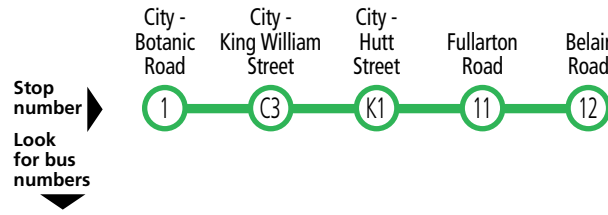

Also shows route 171A

See inset map for Adelaide city

Adelaide city

Legend

- Route 171
- Route 173
- Bus stop
- Bus stop on this side only
- Bus stop relating to timetable
- Section marker
- Convenient transfer point
- Park 'n' Ride
- Train line & station
- Tram line & stop
- Hospital
- School
- Shopping Centre
- Educational Institution
- Medical research precinct
- Adelaide Metro InfoCentre

171 City to Highgate & Mitcham Square

Also shows route 171A

Monday to Friday						
AM	171A	6.18	6.28	6.36	C6.45	-
	171	6.48	6.58	7.08	7.18	7.32
	171	7.13	7.23	7.33	7.44	7.58
	171	7.36	7.46	7.57	8.12	8.27
	171	7.46	7.56	8.07	8.22	8.37
	171A	8.20	8.30	8.44	C8.57	-
	171	8.40	8.50	9.02	9.12	9.27
	171	9.10	9.20	9.31	9.42	9.53
	171	9.32	9.42	9.53	10.04	10.15
	171	10.02	10.12	10.23	10.34	10.45
	171	10.32	10.42	10.53	11.04	11.15
	171	11.02	11.12	11.23	11.34	11.45
	171	11.32	11.42	11.53	12.04	12.15
PM	171	12.02	12.12	12.23	12.34	12.45
	171	12.32	12.42	12.53	1.04	1.15
	171	1.02	1.12	1.23	1.34	1.45
	171	1.32	1.42	1.53	2.04	2.15
	171	2.10	2.20	2.32	2.43	2.56
	171	2.25	2.35	2.47	2.58	3.11
	171	2.39	2.49	3.01	3.12	3.25
	171	2.52	3.02	3.14	3.28	3.47
	171	3.05	3.15	3.27	3.41	3.57
	171	3.20	3.31	3.44	3.56	4.10
	171	3.37	3.48	4.01	4.13	4.27
	171	3.55	4.06	4.19	4.31	4.45
	171	4.10	4.21	4.34	4.46	5.00
	171	4.25	4.36	4.49	5.01	5.15
	171	4.40	4.51	5.04	5.16	5.30
	171	4.55	5.06	5.19	5.31	5.45
	171	5.08	5.21	5.34	5.46	5.58
	171	5.23	5.37	5.49	6.01	6.13
	171	5.38	5.51	6.03	6.15	6.27
	171	5.55	6.05	6.17	6.27	6.38
	171	6.10	6.20	6.31	6.41	6.51
	171	6.25	6.35	6.45	6.54	7.04
	171	6.38	6.47	6.57	7.06	7.16
	171	6.58	7.07	7.17	7.26	7.36
	171	7.33	7.42	7.50	7.58	8.08
	171	8.03	8.12	8.20	8.28	8.38
	171	8.33	8.42	8.50	8.58	9.08
	171	9.03	9.12	9.20	9.28	9.38
171	10.03	10.12	10.20	10.28	10.38	
171	11.03	11.12	11.20	11.28	11.38	