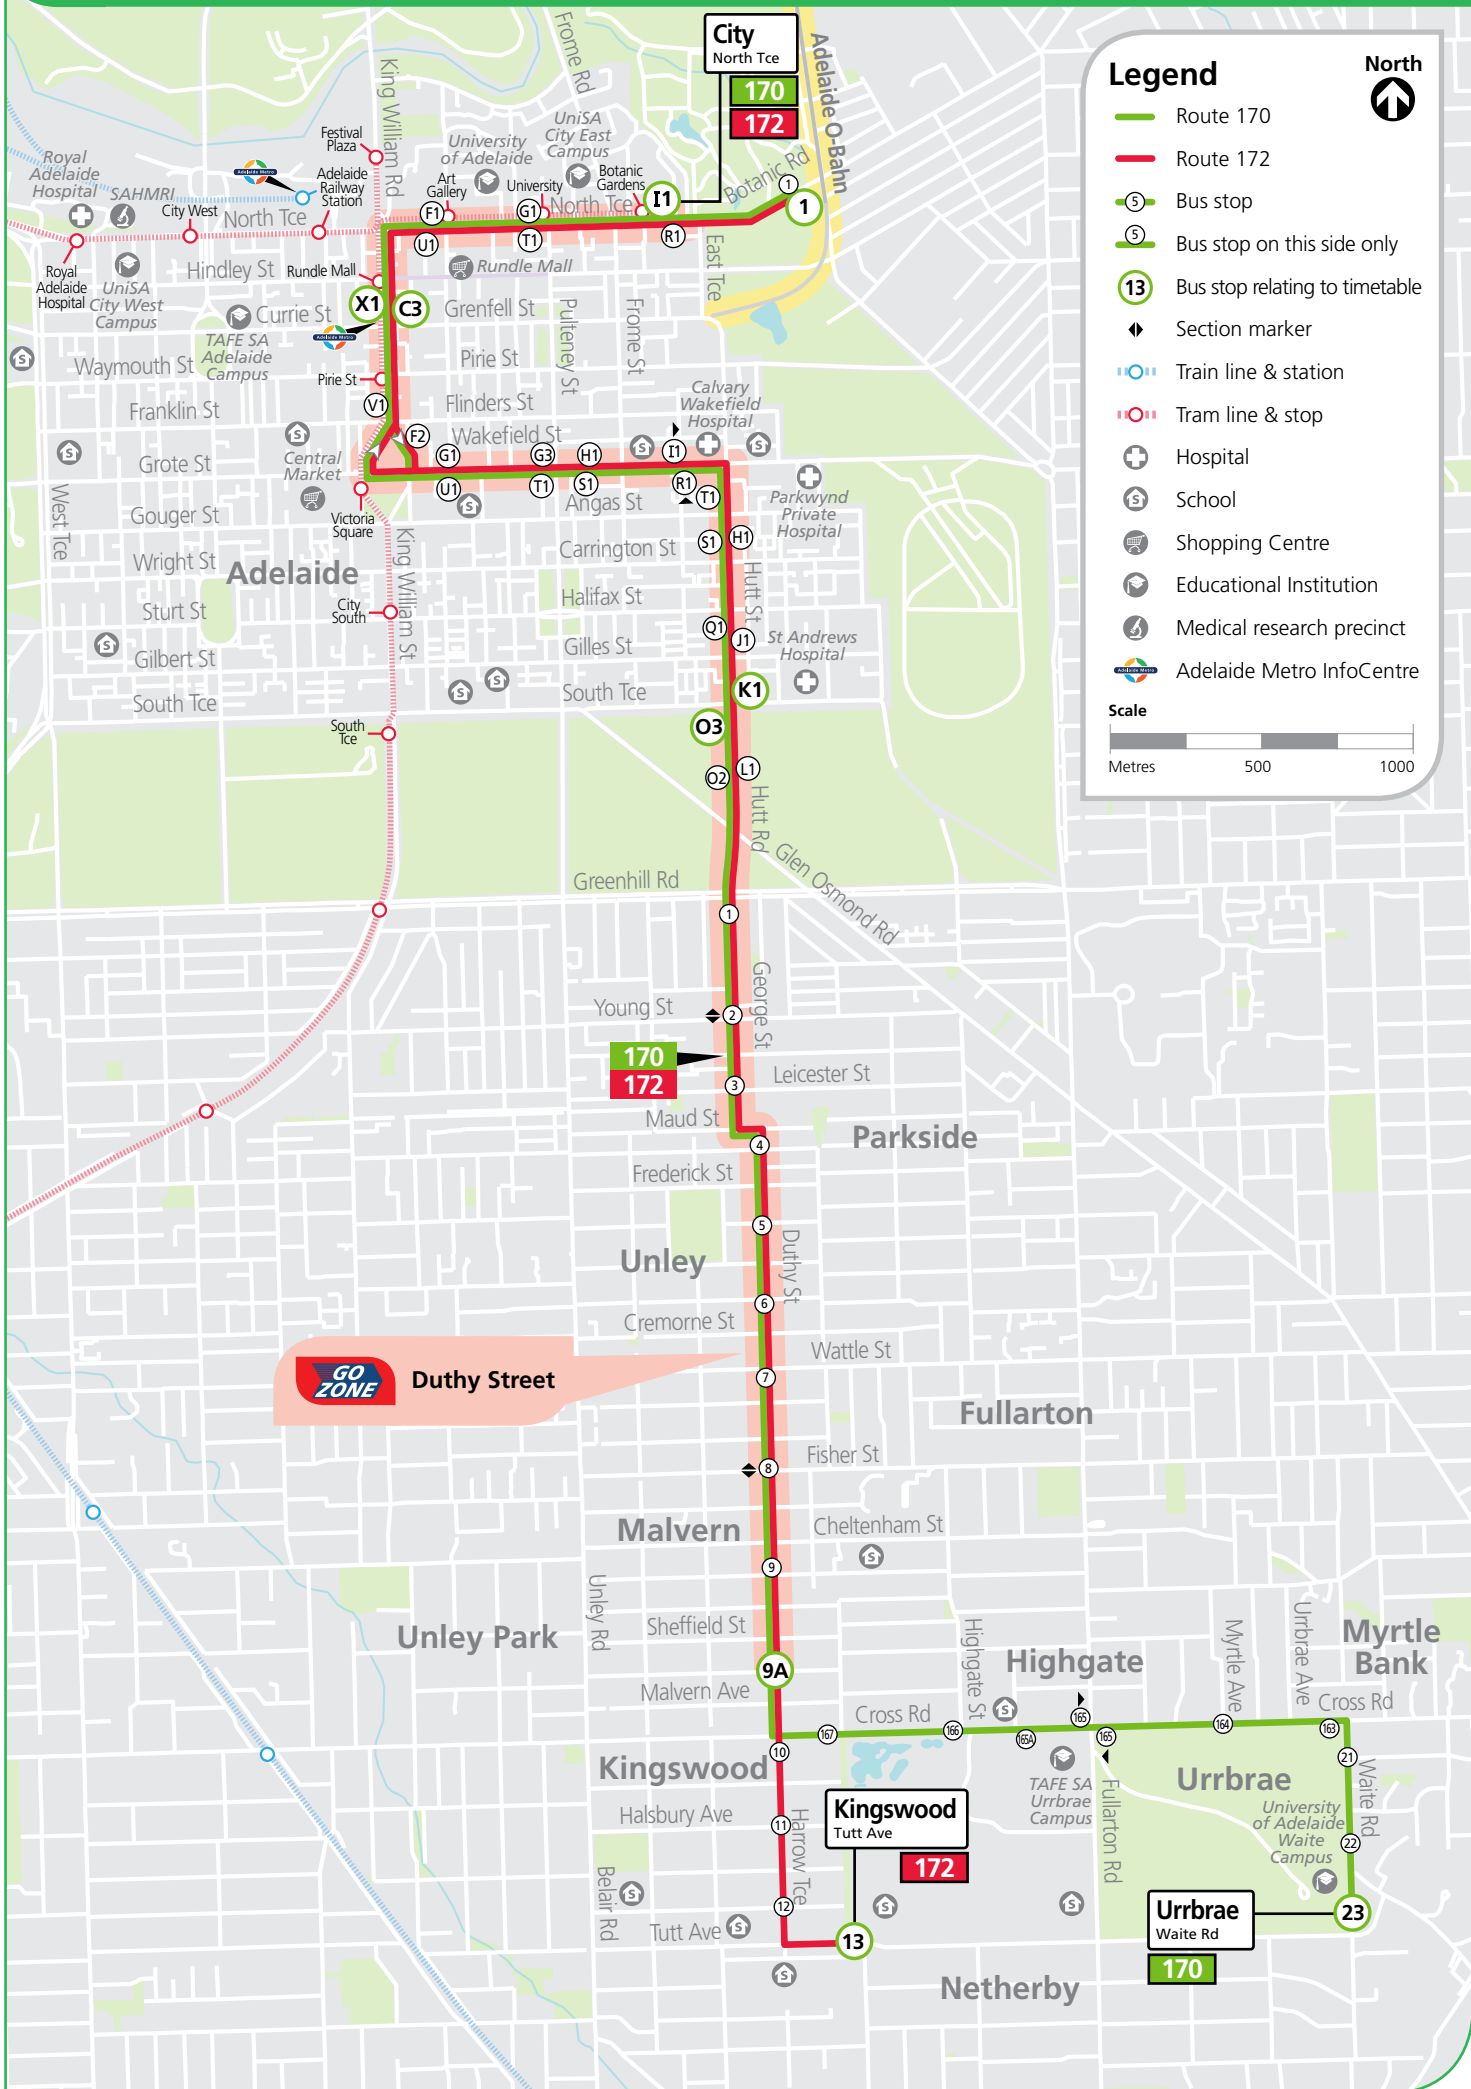

170, 172 Urrbrae & Kingswood to city

Legend

- Route 170
- Route 172
- S Bus stop
- S Bus stop on this side only
- 13 Bus stop relating to timetable
- ◆ Section marker
- Train line & station
- Tram line & stop
- ⊕ Hospital
- Ⓢ School
- 🛒 Shopping Centre
- 🎓 Educational Institution
- 🏥 Medical research precinct
- 🗺 Adelaide Metro InfoCentre

GO ZONE Duthy Street

City
North Tce

Kingswood
Tutt Ave

Urrbrae
Waite Rd