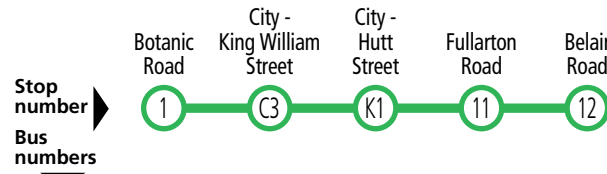

Legend

- Route 171
- Route 173
- Bus stop
- Bus stop on this side only
- Bus stop relating to timetable
- Section marker
- Convenient transfer point
- Park 'n' Ride
- Train line & station
- Tram line & stop
- Hospital
- School
- Shopping Centre
- Educational Institution
- Medical research precinct
- Adelaide Metro InfoCentre

171 City to Highgate & Mitcham Square

		Monday to Friday				
AM	171A	6.01	6.11	6.19	C6.28	-
	171	6.39	6.49	6.59	7.09	7.23
	171	7.09	7.19	7.29	7.39	7.53
	171	7.35	7.45	7.56	8.11	8.26
	171	7.45	7.55	8.06	8.21	8.36
	171A	8.16	8.26	8.40	C8.53	-
	171	8.31	8.41	8.53	9.03	9.18
	171	9.09	9.19	9.30	9.41	9.52
	171	9.32	9.42	9.53	10.04	10.15
	171	10.02	10.12	10.23	10.34	10.45
	171	10.32	10.42	10.53	11.04	11.15
	171	11.02	11.12	11.23	11.34	11.45
PM	171	11.32	11.42	11.53	12.04	12.15
	171	12.02	12.12	12.23	12.34	12.45
	171	12.32	12.42	12.53	1.04	1.15
	171	1.02	1.12	1.23	1.34	1.45
	171	1.32	1.42	1.53	2.04	2.15
	171	2.10	2.20	2.32	2.43	2.56
	171	2.25	2.35	2.47	2.58	3.11
	171	2.39	2.49	3.01	3.12	3.25
	171	2.52	3.02	3.14	3.28	3.47
	171	3.05	3.15	3.27	3.41	3.57
	171	3.20	3.31	3.44	3.56	4.10
	171	3.37	3.48	4.01	4.13	4.27
	171	3.55	4.06	4.19	4.31	4.45
	171	4.10	4.21	4.34	4.46	5.00
	171	4.25	4.36	4.49	5.01	5.15
	171	4.40	4.51	5.04	5.16	5.30
	171	4.55	5.06	5.19	5.31	5.45
	171	5.08	5.21	5.34	5.46	5.58
	171	5.23	5.37	5.49	6.01	6.13
	171	5.38	5.51	6.03	6.15	6.27
	171	5.55	6.05	6.17	6.27	6.38
	171	6.10	6.20	6.31	6.41	6.51
	171	6.25	6.35	6.45	6.54	7.04
	171	6.38	6.47	6.57	7.06	7.16
	171	6.58	7.07	7.17	7.26	7.36
	171	7.33	7.42	7.50	7.58	8.08
	171	8.03	8.12	8.20	8.28	8.38
	171	8.33	8.42	8.50	8.58	9.08
171	9.03	9.12	9.20	9.28	9.38	
171	10.03	10.12	10.20	10.28	10.38	
171	11.03	11.12	11.20	11.28	11.38	

Legend

C – Bus terminates at stop 12 Fullarton Road, Highgate at the time shown.

171 City to Highgate & Mitcham Square

Saturday only

AM	171	7.45	7.54	8.04	8.14	8.25
	171A	8.15	8.24	8.34	C8.44	-

Saturday, Sunday & public holidays