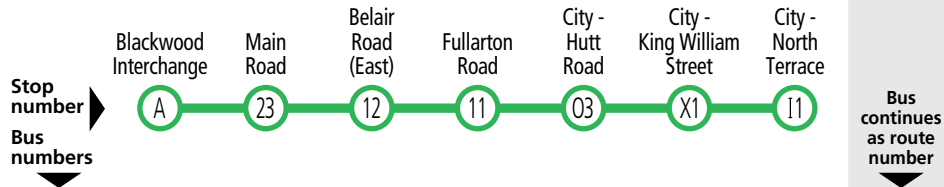

171, 173 Blackwood, Mitcham Square & Highgate to city

Monday to Friday									
AM	171	-	-	6.07	6.16	6.25	6.33	6.41	178
	171	-	-	6.37	6.46	6.55	7.03	7.11	178
	171	-	-	6.52	7.03	7.14	7.24	7.32	178
	171	-	-	7.07	7.18	7.30	7.42	7.50	178
	171	-	-	7.22	7.34	7.47	7.59	8.07	178
	171	-	-	7.32	7.45	8.00	8.12	8.20	178
	171	-	-	7.42	7.55	8.12	8.26	8.35	178
	173	$7.28	$7.38	-	$8.00	*$8.17	$8.31	$8.40	-
	171	-	-	7.52	8.05	8.22	8.37	8.46	178s
	173	$7.41	$7.52	-	$8.15	*$8.32	$8.47	$8.55	-
	171	-	-	8.07	8.20	8.38	8.53	9.01	178
	171	-	-	8.26	8.40	8.55	9.09	9.17	178s
	171	-	-	8.46	8.57	9.12	9.23	9.31	178
	171	-	-	-	A9.17	9.28	9.39	9.47	178s
	171	-	-	9.22	9.32	9.44	9.55	10.03	178
	171	-	-	9.49	9.59	10.11	10.22	10.30	178
	171	-	-	10.19	10.29	10.41	10.52	11.00	178
	171	-	-	10.49	10.59	11.11	11.22	11.30	178
	171	-	-	11.19	11.29	11.41	11.52	12.00	178
171	-	-	11.49	11.59	12.11	12.23	12.33	178	
PM	171	-	-	12.19	12.29	12.41	12.53	1.03	178
	171	-	-	12.49	12.59	1.11	1.23	1.33	178
	171	-	-	1.19	1.29	1.41	1.53	2.03	178
	171	-	-	1.49	1.59	2.11	2.23	2.33	178
	171	-	-	2.19	2.29	2.41	2.53	3.03	178
	171	-	-	2.49	2.59	3.11	3.24	3.34	178M
	171	-	-	$3.08	$3.18	$3.29	$3.44	$3.54	178M
	171	-	-	3.20	3.30	3.41	3.56	4.06	178
	171	-	-	$3.34	$3.47	$3.58	$4.13	$4.23	178M
	171	-	-	3.56	4.06	4.17	4.32	4.42	178
	171	-	-	4.26	4.36	4.47	5.01	5.11	178x
	171	-	-	4.56	5.06	5.17	5.32	5.42	178M
	171	-	-	5.11	5.21	5.32	5.47	5.57	178M
	171	-	-	5.41	5.51	6.02	6.14	6.23	178M
	171	-	-	6.11	6.21	6.32	6.43	6.51	178
	171	-	-	7.01	7.09	7.18	7.27	7.35	178
	171	-	-	-	A7.39	7.48	7.57	8.05	178
	171	-	-	8.02	8.10	8.18	8.27	8.35	178
	171	-	-	-	A8.40	8.48	8.57	9.05	178
	171	-	-	9.02	9.10	9.18	9.27	9.35	178
	171	-	-	10.02	10.10	10.18	10.27	10.35	178M
171	-	-	11.32	11.40	11.48	11.57	12.05	178M	

Legend

- A – Bus departs from stop 12 Fullarton Road, Highgate at the time shown.
- S – School days only.
- – Times are approximate only. Bus does not have to wait until this time to depart stop.

Buses continue to...

- 178, 178x – Paradise Interchange
- 178M – Athelstone
- 178s – Newton