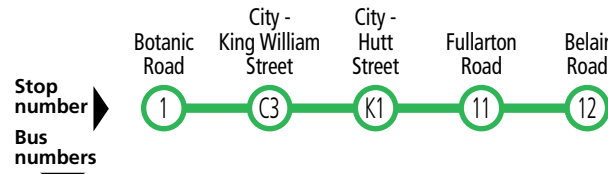

Route descriptions

171 **Mitcham Square to city** via Princes Road & Fullarton Road. Service operates 7 days.
171A - city to stop 12 Fullarton Road, Highgate.

173 **Blackwood Interchange to city** via Main Road, Belair Road, Blythwood Road & Fullarton Road. Limited service operates school days only.

171 City to Highgate & Mitcham Square

		Monday to Friday				
AM	171A	6.01	6.11	6.19	C6.28	-
	171	6.39	6.49	6.59	7.09	7.23
	171	7.09	7.19	7.29	7.39	7.53
	171	7.35	7.45	7.56	8.11	8.26
	171	7.45	7.55	8.06	8.21	8.36
	171A	8.16	8.26	8.40	C8.53	-
	171	8.31	8.41	8.53	9.03	9.18
	171	9.09	9.19	9.30	9.41	9.52
	171	9.32	9.42	9.53	10.04	10.15
	171	10.02	10.12	10.23	10.34	10.45
	171	10.32	10.42	10.53	11.04	11.15
	171	11.02	11.12	11.23	11.34	11.45
PM	171	11.32	11.42	11.53	12.04	12.15
	171	12.02	12.12	12.23	12.34	12.45
	171	12.32	12.42	12.53	1.04	1.15
	171	1.02	1.12	1.23	1.34	1.45
	171	1.32	1.42	1.53	2.04	2.15
	171	2.10	2.20	2.32	2.43	2.56
	171	2.25	2.35	2.47	2.58	3.11
	171	2.39	2.49	3.01	3.12	3.25
	171	2.52	3.02	3.14	3.28	3.47
	171	3.05	3.15	3.27	3.41	3.57
	171	3.20	3.31	3.44	3.56	4.10
	171	3.37	3.48	4.01	4.13	4.27
	171	3.55	4.06	4.19	4.31	4.45
	171	4.10	4.21	4.34	4.46	5.00
	171	4.25	4.36	4.49	5.01	5.15
	171	4.40	4.51	5.04	5.16	5.30
	171	4.55	5.06	5.19	5.31	5.45
	171	5.08	5.21	5.34	5.46	5.58
	171	5.23	5.37	5.49	6.01	6.13
	171	5.38	5.51	6.03	6.15	6.27
	171	5.55	6.05	6.17	6.27	6.38
	171	6.10	6.20	6.31	6.41	6.51
	171	6.25	6.35	6.45	6.54	7.04
	171	6.38	6.47	6.57	7.06	7.16
	171	6.58	7.07	7.17	7.26	7.36
	171	7.33	7.42	7.50	7.58	8.08
	171	8.03	8.12	8.20	8.28	8.38
	171	8.33	8.42	8.50	8.58	9.08
171	9.03	9.12	9.20	9.28	9.38	
171	10.03	10.12	10.20	10.28	10.38	
171	11.03	11.12	11.20	11.28	11.38	

Legend

C – Bus terminates at stop 12 Fullarton Road, Highgate at the time shown.

171 City to Highgate & Mitcham Square

Saturday only

AM	171	7.45	7.54	8.04	8.14	8.25
	171A	8.15	8.24	8.34	C8.44	-

Saturday, Sunday & public holidays