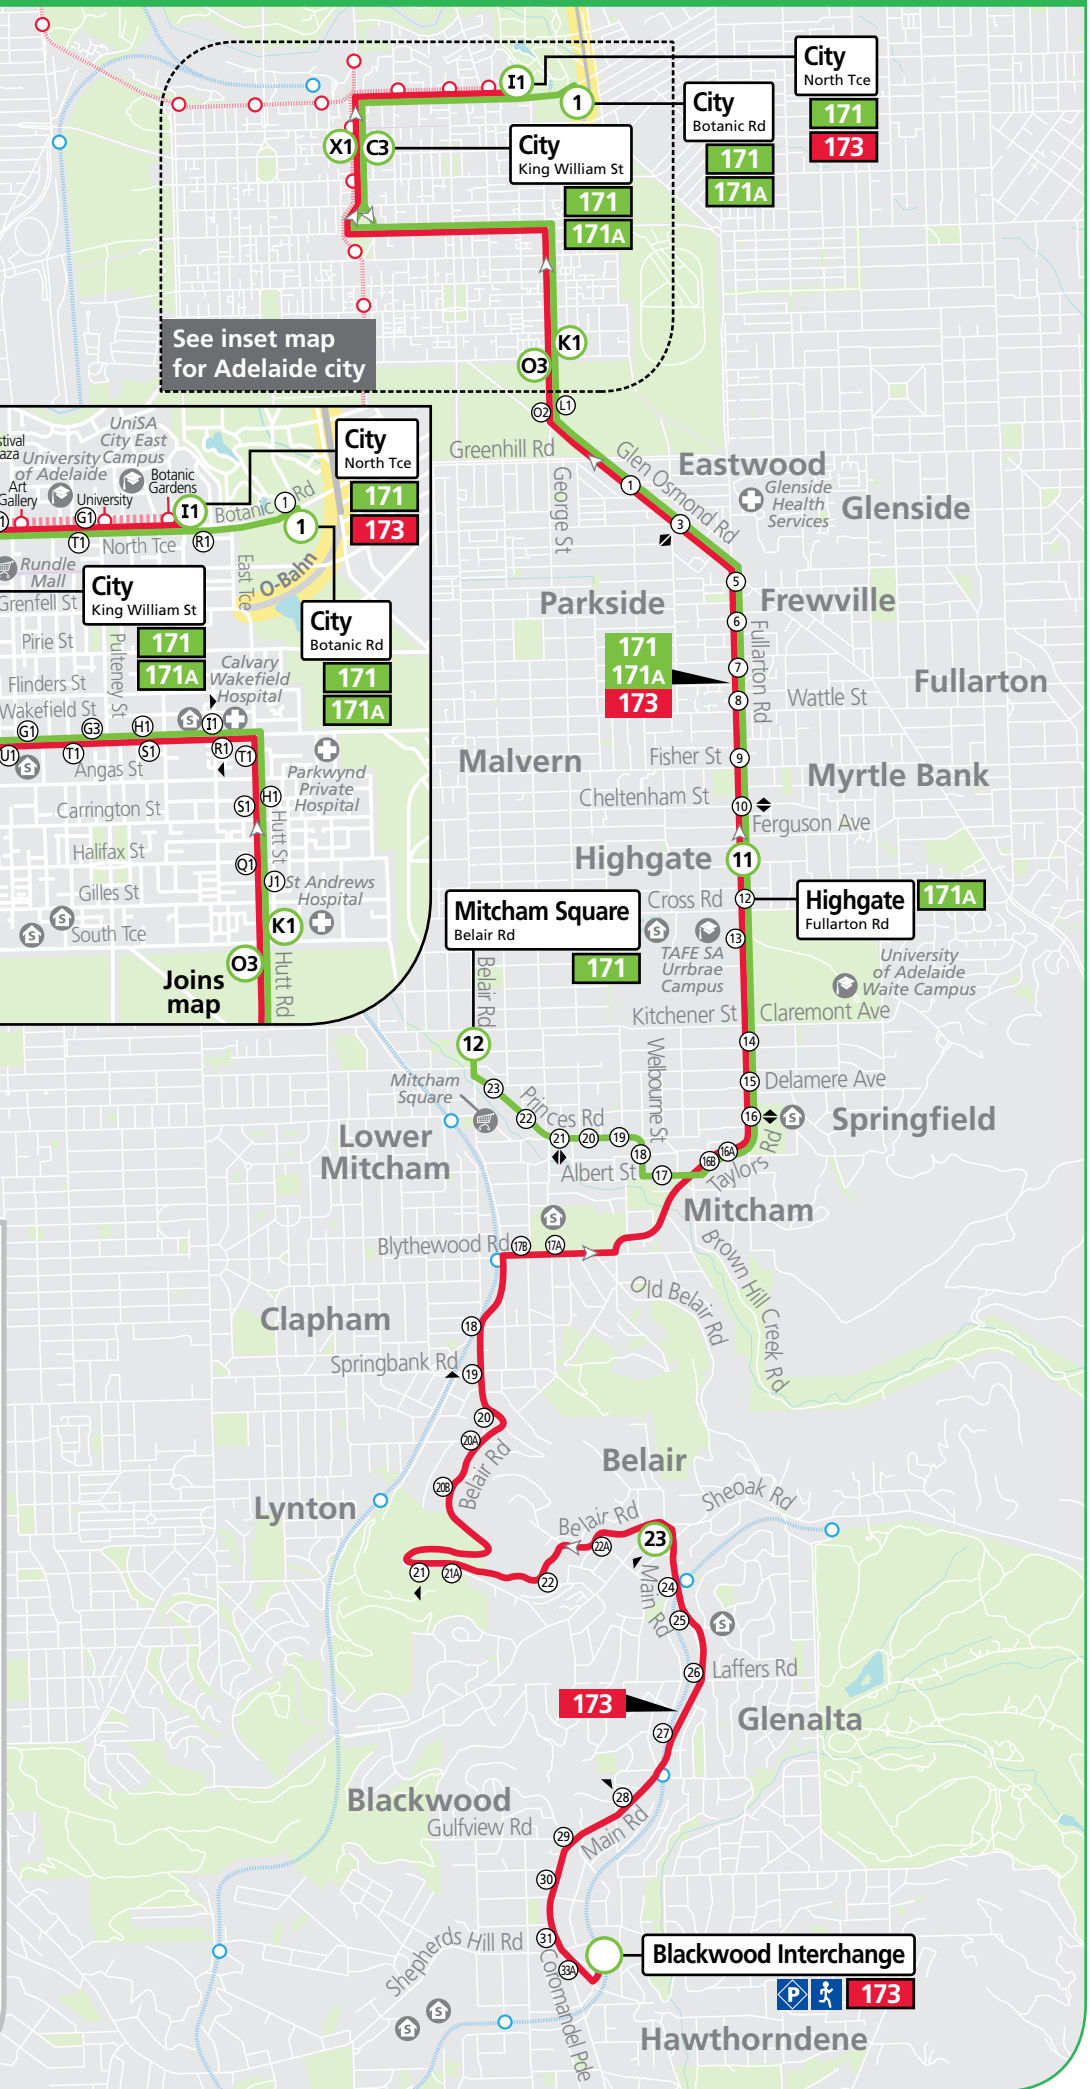

Legend

- Route 171
- Route 173
- Bus stop
- Bus stop on this side only
- Bus stop relating to timetable
- Section marker
- Convenient transfer point
- Park 'n' Ride
- Train line & station
- Tram line & stop
- Hospital
- School
- Shopping Centre
- Educational Institution
- Medical research precinct
- Adelaide Metro InfoCentre