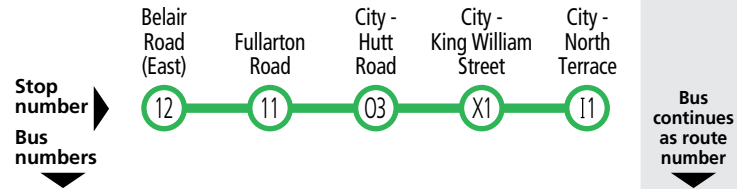

Legend

- A – Bus departs from stop 12 Fullarton Road, Highgate at the time shown.
- S – School days only.
- * – Times are approximate only. Bus does not have to wait until this time to depart stop.

Buses continue to...

- 178, 178x – Paradise Interchange
- 178M – Athelstone
- 178s – Newton

171 Mitcham Square & Highgate to city

Saturday only							
AM	171	7.15	7.23	7.32	7.43	7.51	178
	171	7.45	7.53	8.02	8.13	8.21	178
Saturday, Sunday & public holidays							
AM	171	8.15	8.23	8.32	8.43	8.51	178s
	171	-	A8.53	9.02	9.13	9.21	178
	171	9.15	9.23	9.32	9.43	9.51	178
	171	-	A9.52	10.02	10.13	10.21	178
	171	10.12	10.22	10.32	10.43	10.51	178
	171	-	A10.52	11.02	11.13	11.21	178
	171	11.12	11.22	11.32	11.43	11.51	178
	171	-	A11.52	12.02	12.13	12.21	178
PM	171	12.12	12.22	12.32	12.43	12.51	178
	171	-	A12.52	1.02	1.13	1.21	178
	171	1.12	1.22	1.32	1.43	1.51	178
	171	-	A1.52	2.02	2.13	2.21	178
	171	2.12	2.22	2.32	2.43	2.51	178
	171	-	A2.52	3.02	3.13	3.21	178
	171	3.12	3.22	3.32	3.43	3.51	178
	171	-	A3.52	4.02	4.13	4.21	178
	171	4.12	4.22	4.32	4.43	4.51	178
	171	-	A4.52	5.02	5.13	5.21	178
	171	5.12	5.22	5.32	5.43	5.51	178
	171	-	A5.52	6.02	6.13	6.21	178
	171	6.36	6.46	6.56	7.07	7.15	178
	171	7.41	7.49	7.59	8.07	8.14	178
	171	8.41	8.49	8.59	9.07	9.14	178
	171	9.41	9.49	9.59	10.07	10.14	178
	171	10.41	10.49	10.59	11.07	11.14	178