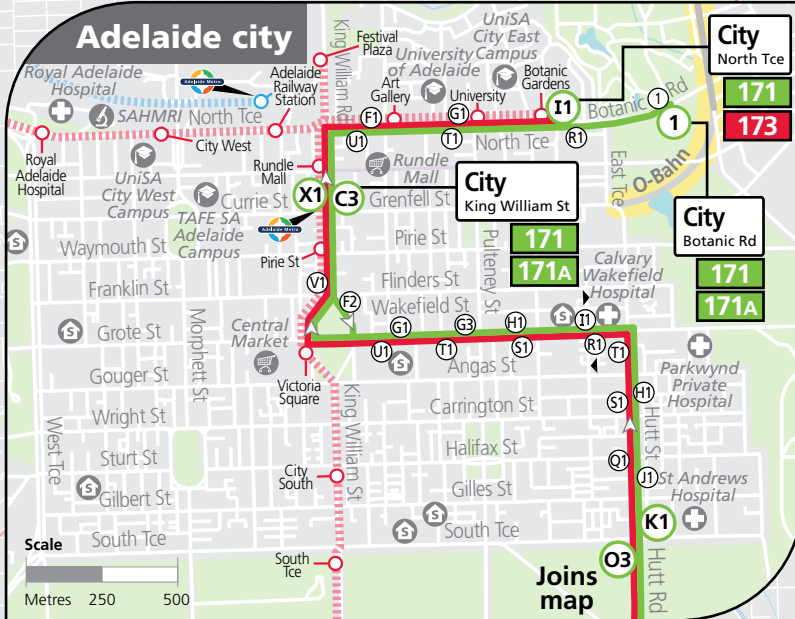

Legend

A – Bus departs from stop 12 Fullarton Road, Highgate at the time shown.

Buses continue to...

178 Paradise Interchange
178s Newton

171, 173 Blackwood, Mitcham Square & Highgate to city

See inset map for Adelaide city

Legend

- Route 171
- Route 173
- Bus stop
- Bus stop on this side only
- Bus stop relating to timetable
- Section marker
- Convenient transfer point
- Park 'n' Ride
- Train line & station
- Tram line & stop
- Hospital
- School
- Shopping Centre
- Educational Institution
- Medical research precinct
- Adelaide Metro InfoCentre

Legend

C – Bus terminates at stop 12 Fullarton Road, Highgate at the time shown.

171 City to Highgate & Mitcham Square

Saturday only

AM	171	7.45	7.54	8.04	8.14	8.25
	171A	8.15	8.24	8.34	C8.44	-

Saturday, Sunday & public holidays

Legend

C – Bus terminates at stop 12 Fullarton Road, Highgate at the time shown.