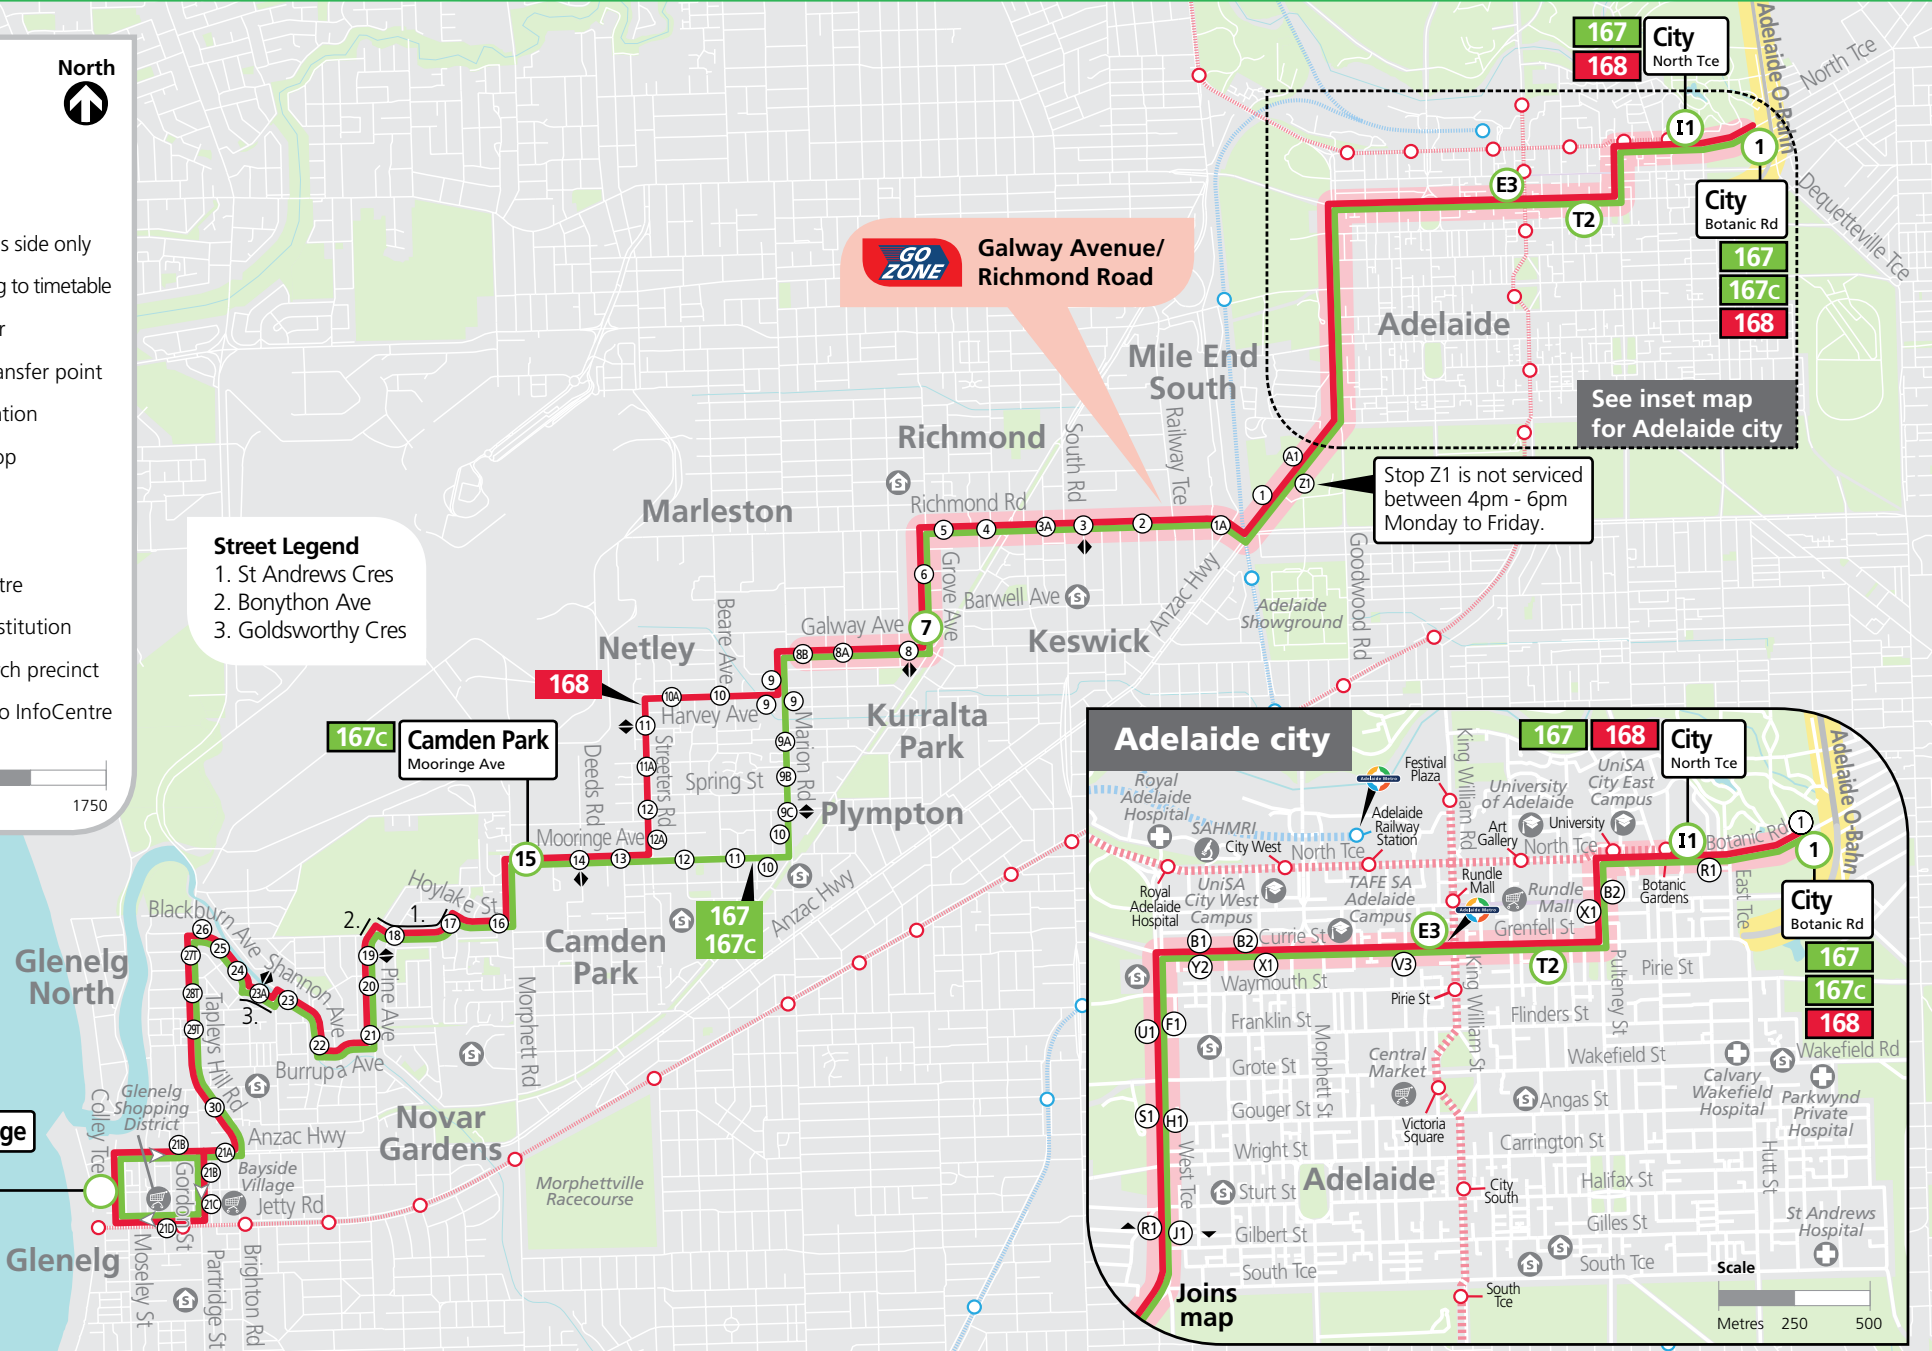

167, 168 Glenelg & Camden Park to city

Legend

- Route 167
- Route 168
- Bus stop
- Bus stop on this side only
- Bus stop relating to timetable
- Section marker
- Convenient transfer point
- Train line & station
- Tram line & stop
- Hospital
- School
- Shopping Centre
- Educational Institution
- Medical research precinct
- Adelaide Metro InfoCentre

North

Street Legend

1. St Andrews Cres
2. Bonython Ave
3. Goldsworthy Cres

Scale

Metres 875 1750

Glenelg Interchange

167
168

GO ZONE Galway Avenue/
Richmond Road

Adelaide

Mile End South

Richmond

Marleston

Netley

Kurrallta Park

Plympton

Camden Park

Novar Gardens

Glenelg North

Glenelg

167 City
168 North Tce

City Botanic Rd
167
167c
168

See inset map for Adelaide city

Stop Z1 is not serviced between 4pm - 6pm Monday to Friday.