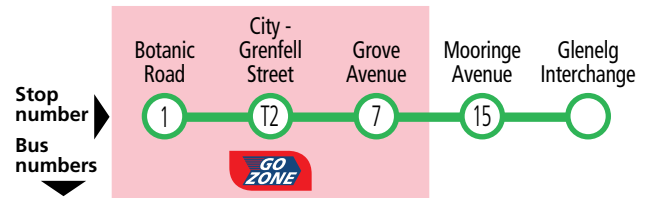

167, 168 City to Camden Park & Glenelg

Monday to Friday

Saturday only

		Botanic Road	City - Grenfell Street	Grove Avenue	Mooringe Avenue	Glenelg Interchange
AM	167	6.18	6.23	6.41	6.51	7.09
	168	6.38	6.44	7.02	7.12	7.30
	167	6.58	7.04	7.22	7.32	7.50
	168	7.18	7.26	7.49	8.01	8.19
	167c	7.33	7.41	8.04	8.16	-
	168	7.46	7.54	8.17	8.29	8.47
	168	8.06	8.15	8.38	8.50	9.08
	167c	8.22	8.31	8.54	9.06	-
	168	8.37	8.46	9.09	9.21	9.39
	167c	8.52	9.01	9.24	9.36	-
	168	9.08	9.17	9.37	9.47	10.03
	167c	9.17	9.26	9.46	9.56	-
	168	9.27	9.36	9.56	10.06	10.22
	167c	9.45	9.54	10.14	10.24	-
	168	10.00	10.09	10.29	10.39	10.55
	167c	10.13	10.22	10.42	10.52	-
	168	10.28	10.37	10.57	11.07	11.23
	167c	10.43	10.52	11.12	11.22	-
	168	10.58	11.07	11.27	11.37	11.53
	167c	11.13	11.22	11.42	11.52	-
	168	11.28	11.37	11.57	12.07	12.23
	167c	11.43	11.52	12.12	12.22	-
	168	11.58	12.07	12.27	12.37	12.53
PM	167c	12.13	12.22	12.42	12.52	-
	168	12.28	12.37	12.57	1.07	1.23
	167c	12.43	12.52	1.12	1.22	-
	168	12.58	1.07	1.27	1.37	1.53
	167c	1.13	1.22	1.42	1.52	-
	168	1.28	1.37	1.57	2.07	2.23
	167c	1.43	1.52	2.12	2.22	-
	168	1.58	2.07	2.27	2.37	2.53
	167c	2.13	2.22	2.42	2.52	-
	168	2.28	2.37	2.57	3.07	3.23
	167	2.43	2.52	3.14	3.24	3.42
	168	2.58	3.07	3.33	3.45	4.05
	167	3.13	3.22	3.48	4.00	4.20
	168	3.28	3.37	4.03	4.15	4.35
	167	3.43	3.52	4.18	4.30	4.50
	168	3.58	4.07	4.33	4.45	5.05
	167	4.13	4.22	4.48	5.00	5.20
	168	4.28	4.37	5.03	5.15	5.35
	167	4.43	4.52	5.18	5.30	5.50
	168	4.58	5.07	5.33	5.45	6.05
	167	5.13	5.22	5.48	6.00	6.20
	168	5.28	5.37	6.03	6.15	6.35
	167	5.38	5.47	6.09	6.21	6.39
	168	5.53	6.01	6.20	6.30	6.46
	167	6.08	6.16	6.35	6.45	7.01
	168	6.23	6.31	6.50	7.00	7.16
	167	6.37	6.45	7.04	7.14	7.30
	168	6.52	6.58	7.16	7.26	7.42
	167	7.22	7.28	7.46	7.56	8.12
	168	7.50	7.56	8.11	8.20	8.34
	167	8.16	8.22	8.37	8.46	9.00
	168	8.46	8.52	9.07	9.16	9.30
	167	9.16	9.22	9.37	9.46	10.00
	168	9.46	9.52	10.07	10.16	10.30
	167	10.16	10.22	10.37	10.46	11.00
	168	10.46	10.52	11.07	11.16	11.30
	167	11.46	11.52	12.07	12.16	12.30

		Botanic Road	City - Grenfell Street	Grove Avenue	Mooringe Avenue	Glenelg Interchange
AM	167	7.31	7.36	7.53	8.01	8.17
	168	8.01	8.06	8.23	8.31	8.47

Saturday, Sunday & public holidays

		Botanic Road	City - Grenfell Street	Grove Avenue	Mooringe Avenue	Glenelg Interchange
AM	167	8.31	8.36	8.53	9.01	9.17
	168	9.01	9.08	9.27	9.35	9.53
	167	9.31	9.38	9.57	10.05	10.23
	168	10.01	10.08	10.27	10.35	10.53
	167	10.31	10.38	10.57	11.05	11.23
	168	11.01	11.08	11.27	11.35	11.53
	167	11.31	11.38	11.57	12.05	12.23
PM	168	12.01	12.08	12.27	12.35	12.53
	167	12.31	12.38	12.57	1.05	1.23
	168	1.01	1.08	1.27	1.35	1.53
	167	1.31	1.38	1.57	2.05	2.23
	168	2.01	2.08	2.27	2.35	2.53
	167	2.31	2.38	2.57	3.05	3.23
	168	3.01	3.08	3.27	3.35	3.53
	167	3.31	3.38	3.57	4.05	4.23
	168	4.01	4.08	4.27	4.35	4.53
	167	4.31	4.38	4.57	5.05	5.23
	168	5.01	5.08	5.27	5.35	5.53
	167	5.31	5.38	5.57	6.05	6.23
	168	6.01	6.08	6.27	6.35	6.53
	167	6.31	6.38	6.57	7.05	7.23
	168	6.51	6.57	7.14	7.22	7.36
	167	7.18	7.24	7.41	7.49	8.03
	168	7.48	7.54	8.11	8.19	8.33
	167	8.18	8.24	8.41	8.49	9.03
	168	8.48	8.54	9.11	9.19	9.33
	167	9.18	9.24	9.41	9.49	10.03
	168	9.48	9.54	10.11	10.19	10.33
	167	10.48	10.54	11.11	11.19	11.33
	168	11.48	11.54	12.11	12.19	12.33