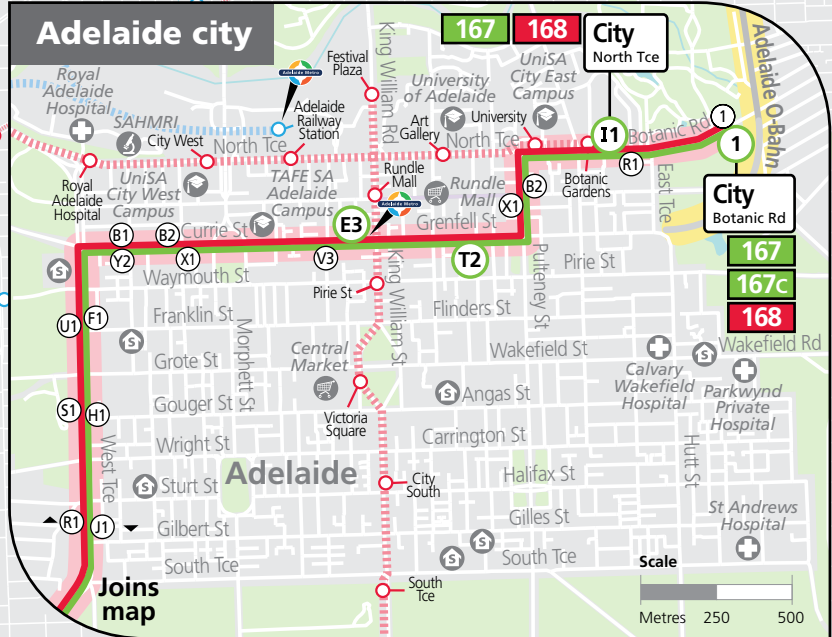

Route descriptions

167 **Glenelg Interchange to city** via Glenelg North, Mooringe Avenue & Richmond Road. Service operates 7 days.
167c - city to stop 15 Mooringe Avenue, Camden Park. Service operates Monday–Friday.

168 **Glenelg Interchange to city** via Glenelg North, Harvey Avenue & Richmond Road. Service operates 7 days.

GO ZONE Galway Avenue/
Richmond Road

Between stop 8B Galway Avenue and the city, catch buses 167 and 168 approximately every 15 minutes between 7.30am and 6.30pm Monday to Friday and every 30 minutes at night, Saturday, Sunday and public holidays until 10pm.

Adelaide

Mile End South

Richmond

Marleston

Netley

Kurrallta Park

Plympton

Camden Park

Novar Gardens

Glenelg North

Glenelg

167 City
168 North Tce

City Botanic Rd
167
167c
168

See inset map for Adelaide city

Stop Z1 is not serviced between 4pm - 6pm Monday to Friday.

Adelaide city