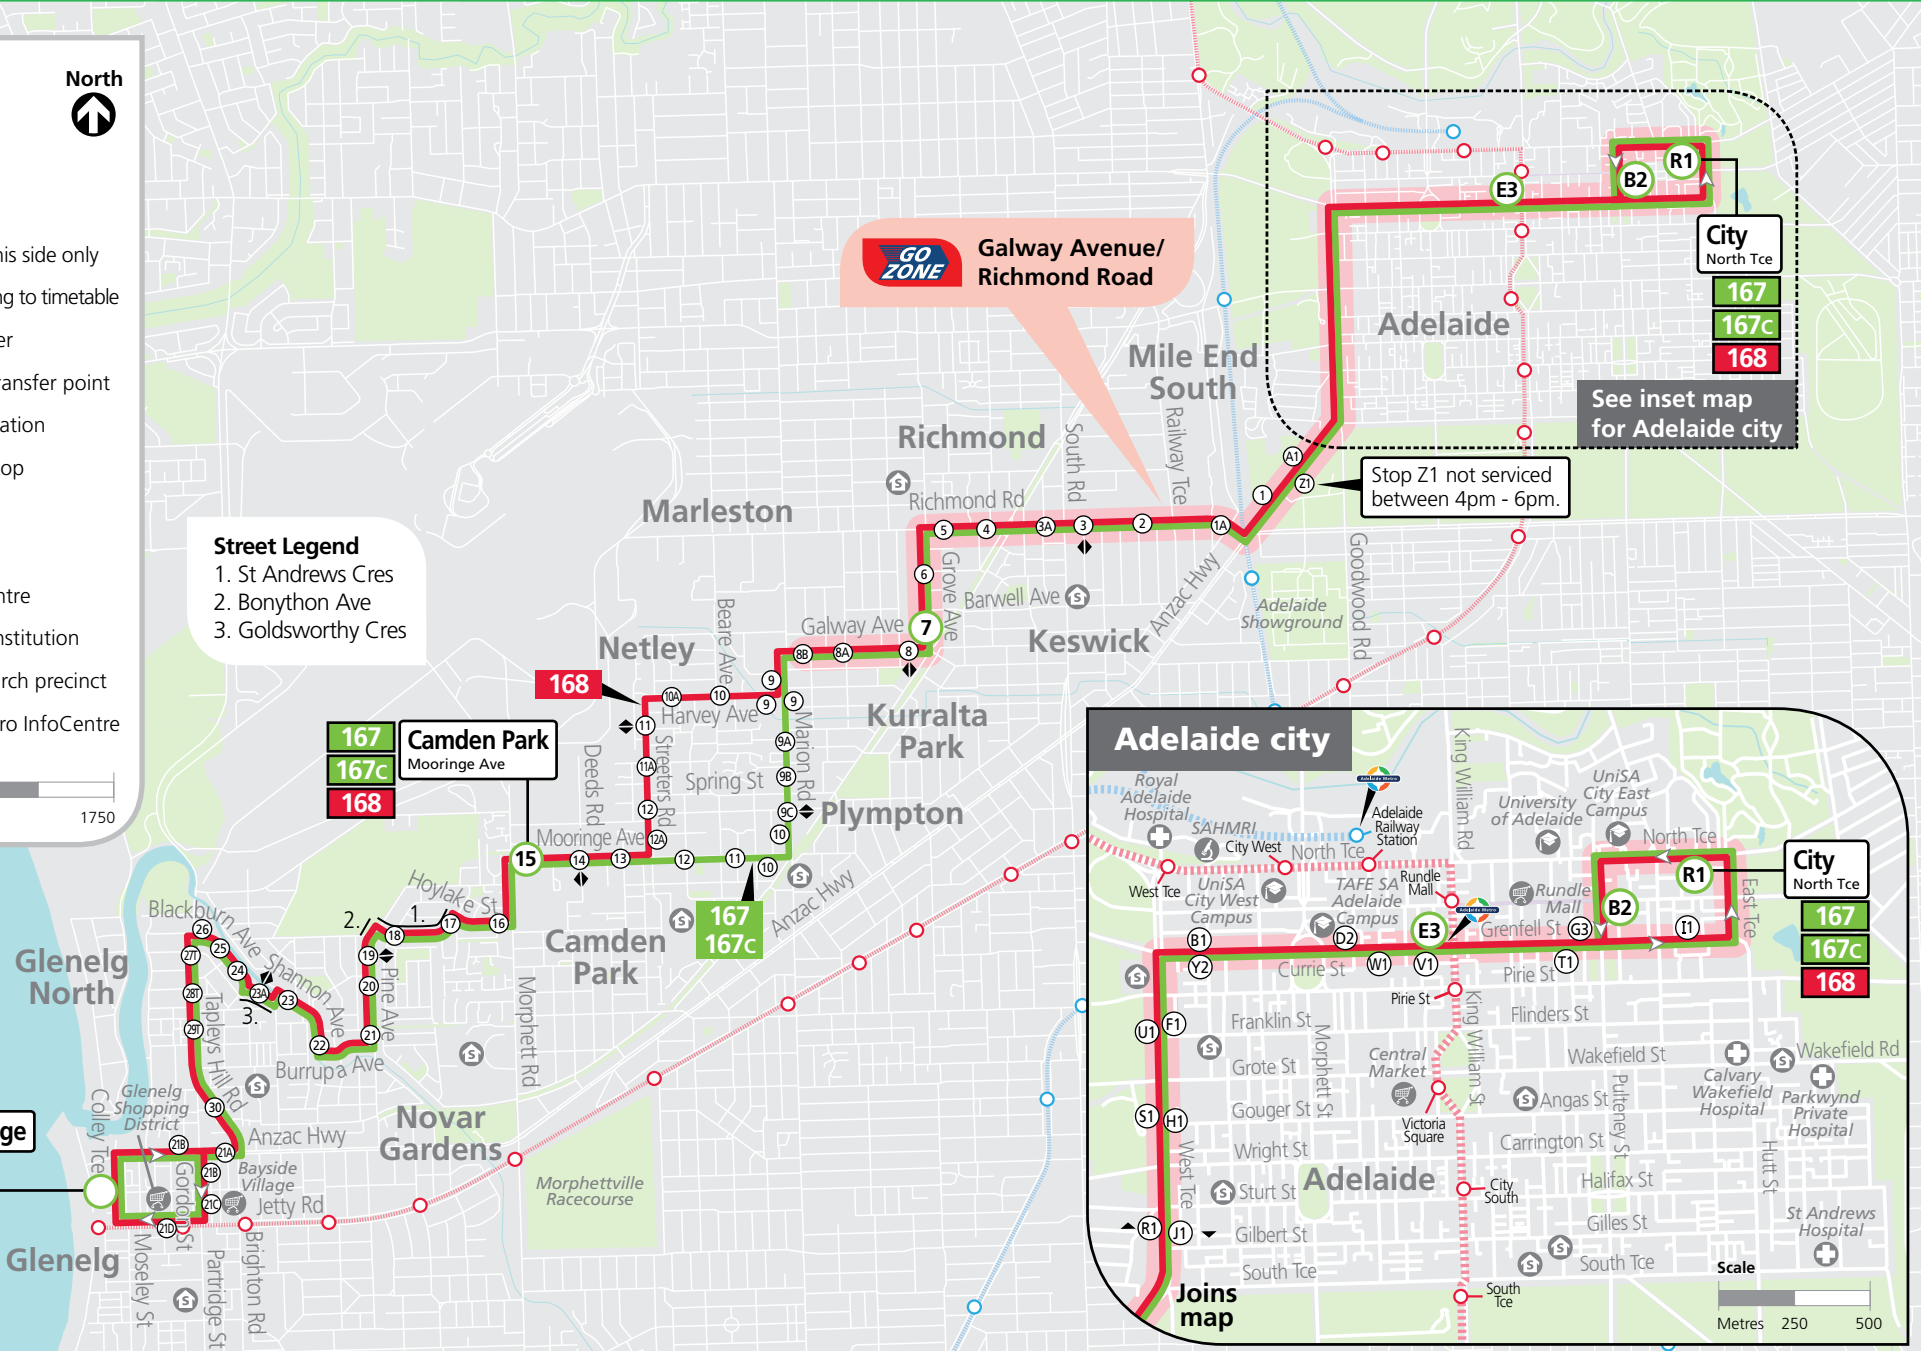

## Glenelg Interchange & Camden Park to city

Also shows route 167c

### Legend

- Route 167
- Route 168
- Bus stop
- Bus stop on this side only
- 15 Bus stop relating to timetable
- Section marker
- Convenient transfer point
- Train line & station
- Tram line & stop
- Hospital
- School
- Shopping Centre
- Educational Institution
- Medical research precinct
- Adelaide Metro InfoCentre

### Street Legend

- St Andrews Cres
- Bonython Ave
- Goldsworthy Cres

Scale

Metres 875 1750

### Glenelg Interchange

167  
168

**GO ZONE** Galway Avenue/  
Richmond Road

Adelaide

City  
North Tce  
167  
167c  
168

See inset map  
for Adelaide city

Stop Z1 not serviced  
between 4pm - 6pm.