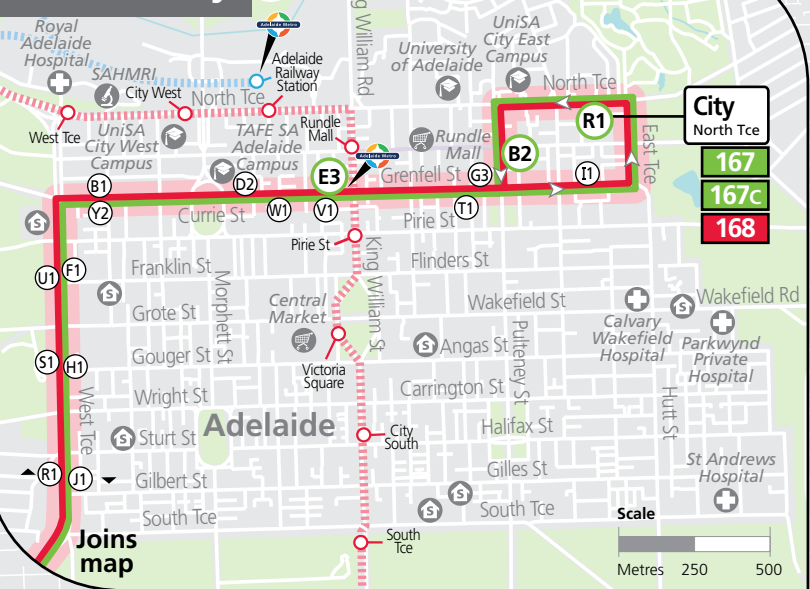

## Glenelg Interchange & Camden Park to city

Also shows route 167c

### Legend

- Route 167
- Route 168
- Bus stop
- Bus stop on this side only
- 15 Bus stop relating to timetable
- Section marker
- Convenient transfer point
- Train line & station
- Tram line & stop
- Hospital
- School
- Shopping Centre
- Educational Institution
- Medical research precinct
- Adelaide Metro InfoCentre

### Glenelg Interchange

167  
168

**GO ZONE** Galway Avenue/  
Richmond Road

Adelaide

City  
North Tce  
167  
167c  
168

See inset map  
for Adelaide city

Stop Z1 not serviced  
between 4pm - 6pm.

### Adelaide city

City  
North Tce  
167  
167c  
168

Scale  
Metres 250 500