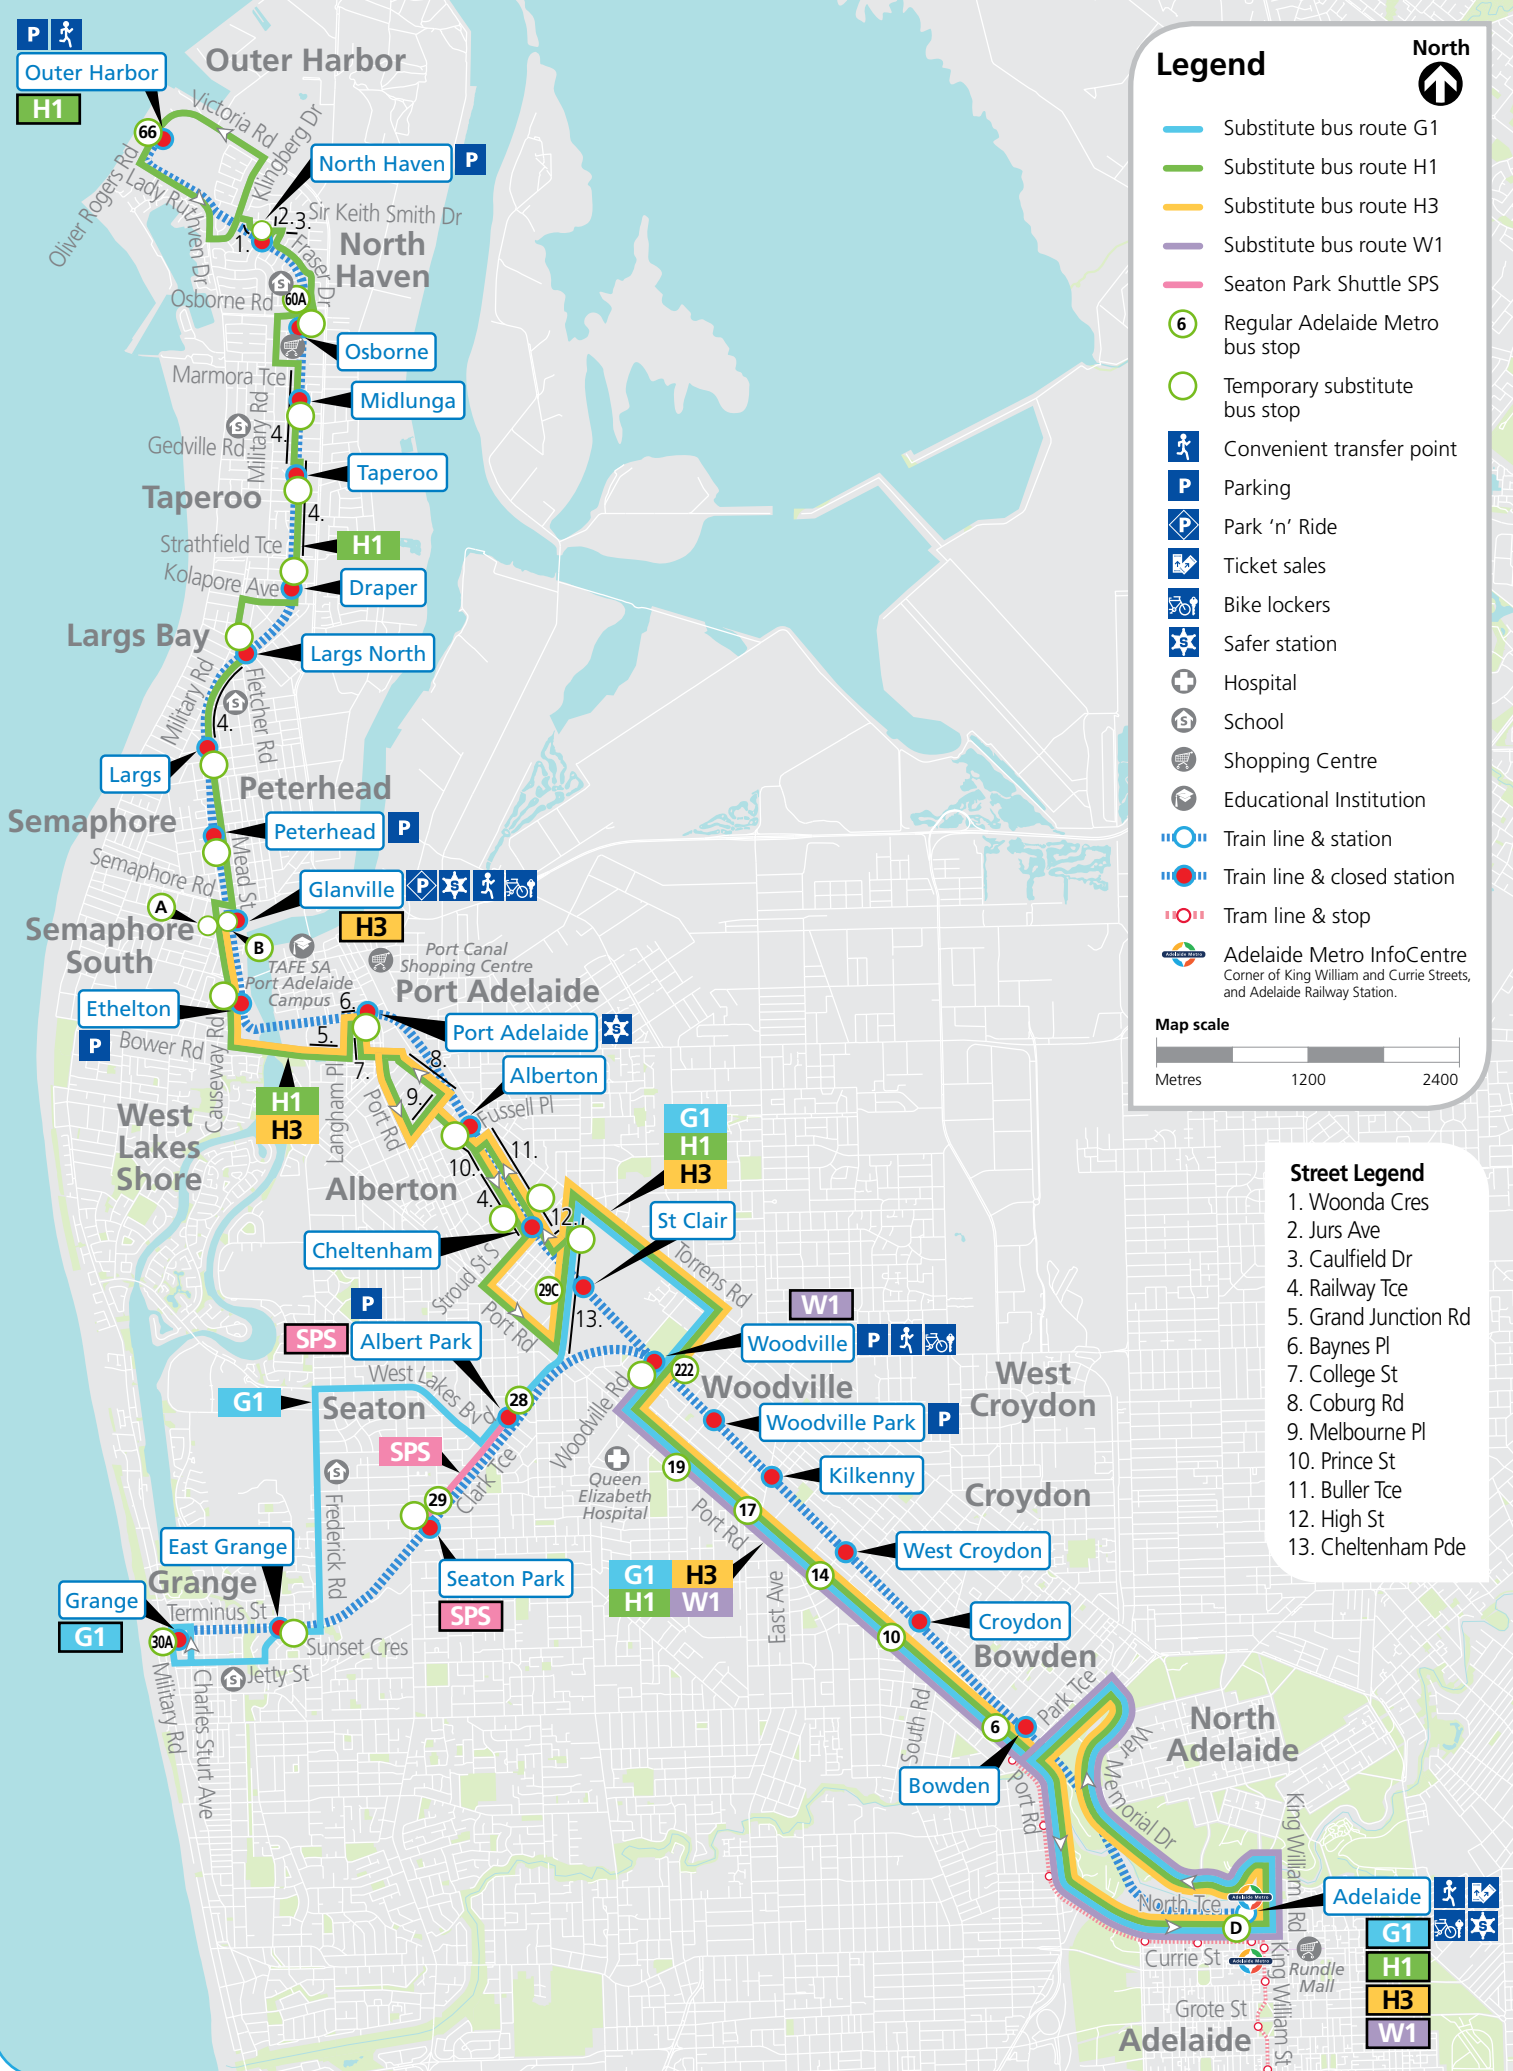

# Outer Harbor & Grange substitute buses

### Legend

North ↑

- Substitute bus route G1
- Substitute bus route H1
- Substitute bus route H3
- Substitute bus route W1
- Seaton Park Shuttle SPS
- Regular Adelaide Metro bus stop
- Temporary substitute bus stop
- Convenient transfer point
- Parking
- Park 'n' Ride
- Ticket sales
- Bike lockers
- Safer station
- Hospital
- School
- Shopping Centre
- Educational Institution
- Train line & station
- Train line & closed station
- Tram line & stop
- Adelaide Metro InfoCentre  
Corner of King William and Currie Streets, and Adelaide Railway Station.

**Map scale**

Metres 1200 2400

- ### Street Legend
1. Woonda Cres
  2. Jurs Ave
  3. Caulfield Dr
  4. Railway Tce
  5. Grand Junction Rd
  6. Baynes Pl
  7. College St
  8. Coburg Rd
  9. Melbourne Pl
  10. Prince St
  11. Buller Tce
  12. High St
  13. Cheltenham Pde

Adelaide

- G1
- H1
- H3
- W1