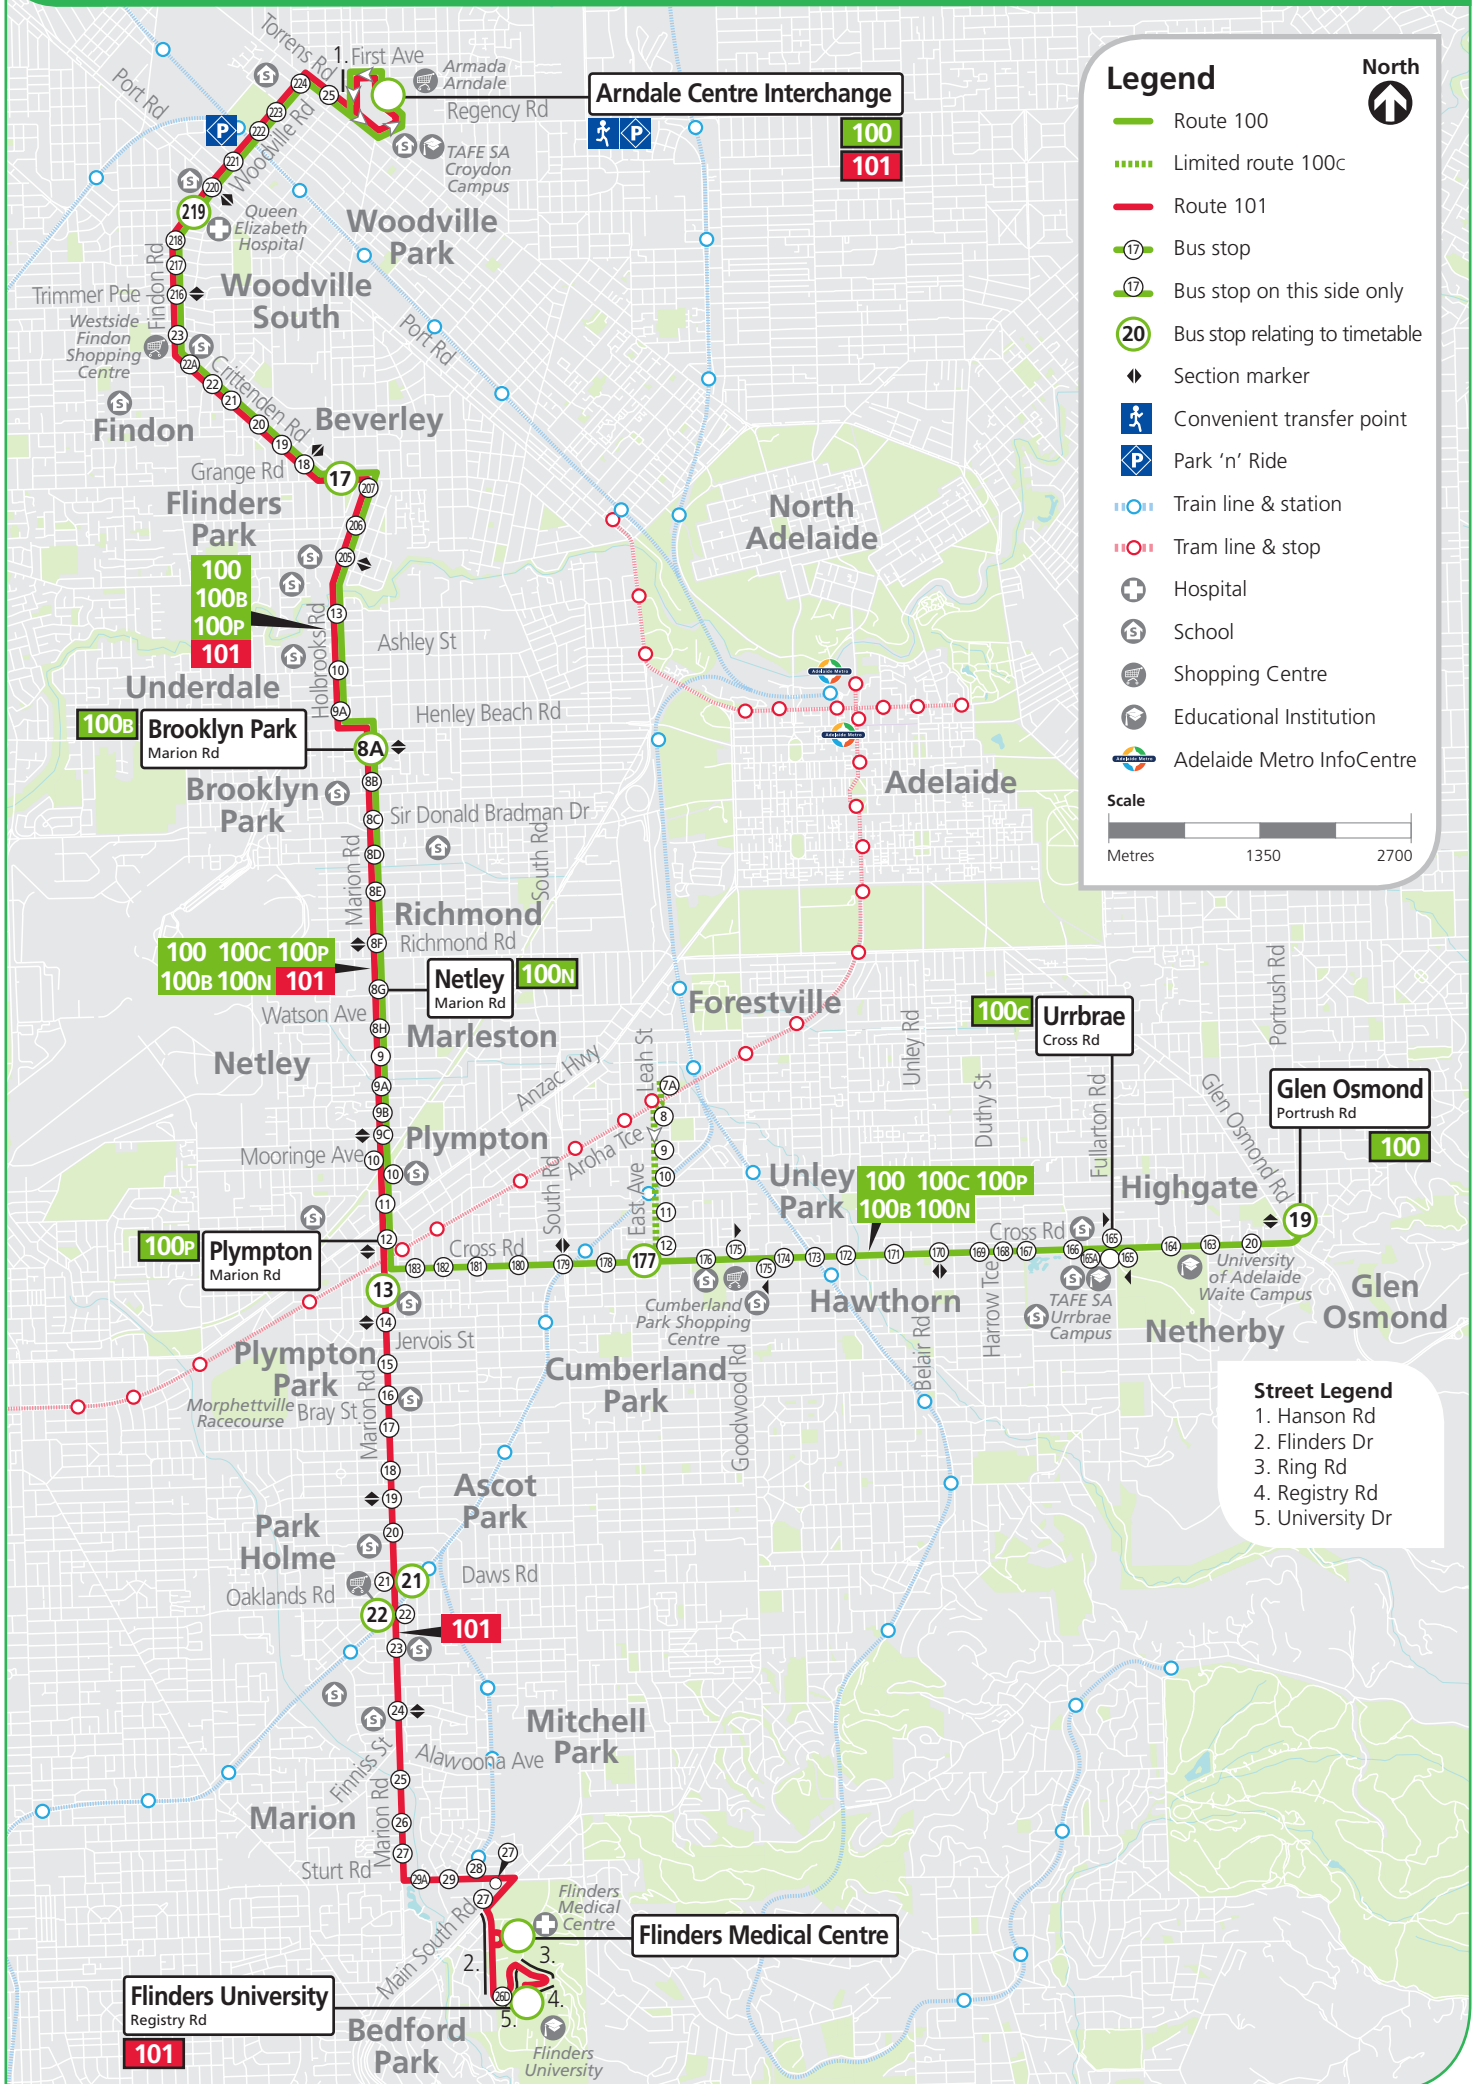

100, 101 Arndale to Glen Osmond & Flinders University

Legend

- Route 100
- Limited route 100c
- Route 101
- Bus stop
- Bus stop on this side only
- Bus stop relating to timetable
- Section marker
- Convenient transfer point
- Park 'n' Ride
- Train line & station
- Tram line & stop
- Hospital
- School
- Shopping Centre
- Educational Institution
- Adelaide Metro InfoCentre

Street Legend

- Hanson Rd
- Flinders Dr
- Ring Rd
- Registry Rd
- University Dr