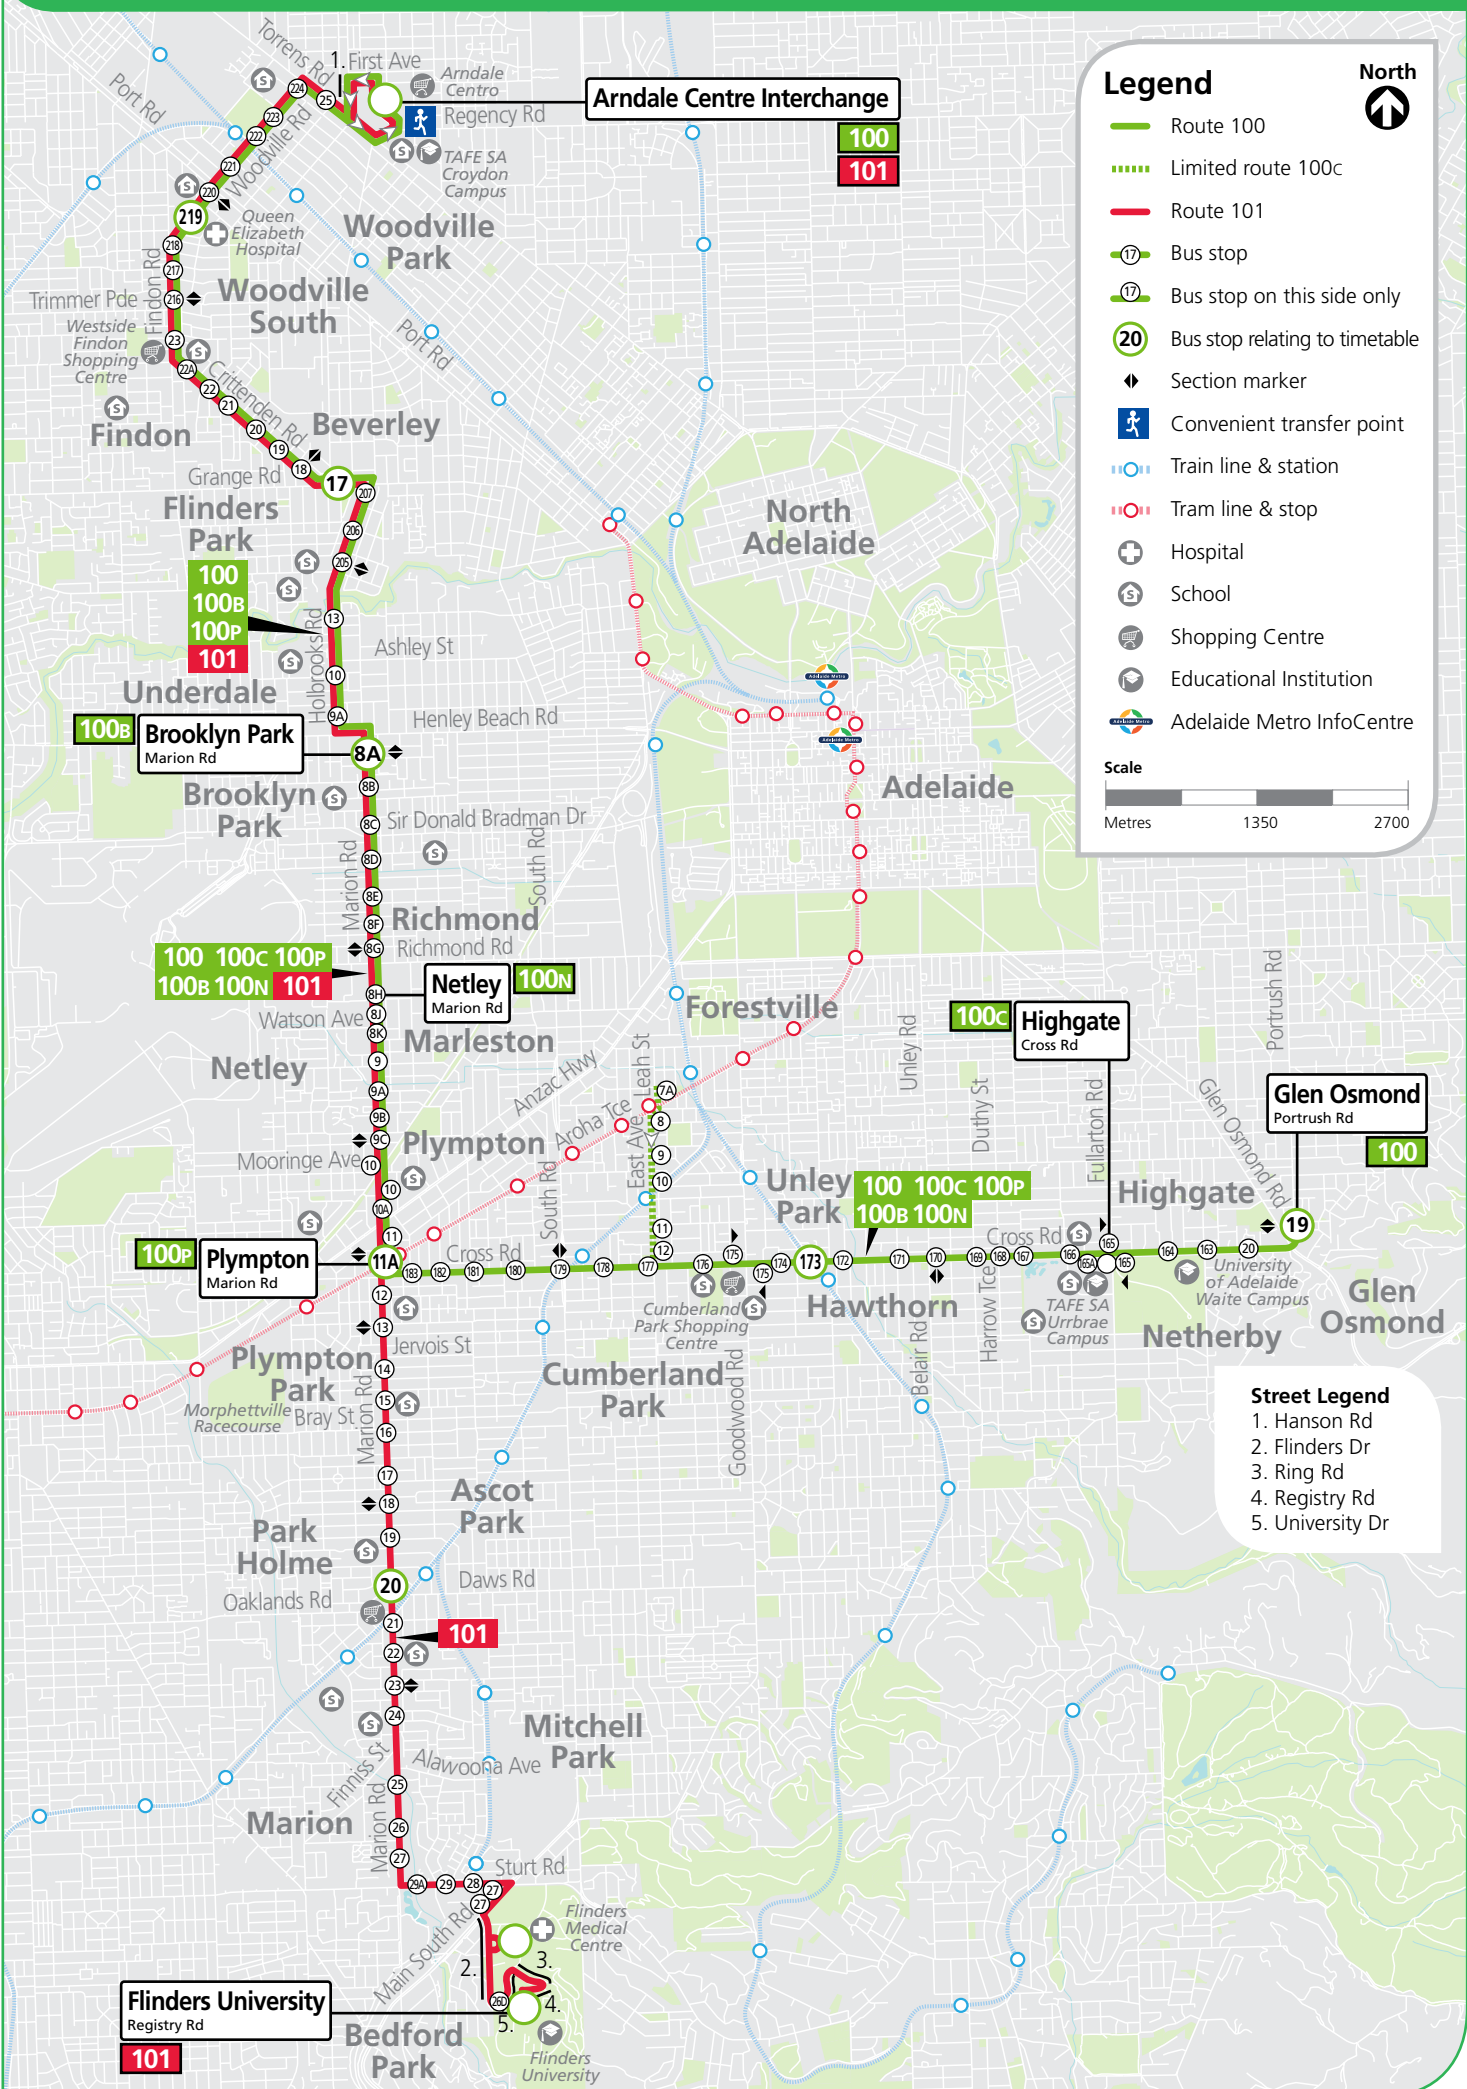

100, 101 Ardale Centre Interchange to Glen Osmond & Flinders University

Also shows routes 100B, 100C, 100N & 100P

Legend

- Route 100
- - - Limited route 100c
- Route 101
- 17 Bus stop
- 17 Bus stop on this side only
- 20 Bus stop relating to timetable
- ◆ Section marker
- Convenient transfer point
- Train line & station
- Tram line & stop
- Hospital
- School
- Shopping Centre
- Educational Institution
- Adelaide Metro InfoCentre

Scale

Metres 1350 2700

Street Legend

1. Hanson Rd
2. Flinders Dr
3. Ring Rd
4. Registry Rd
5. University Dr