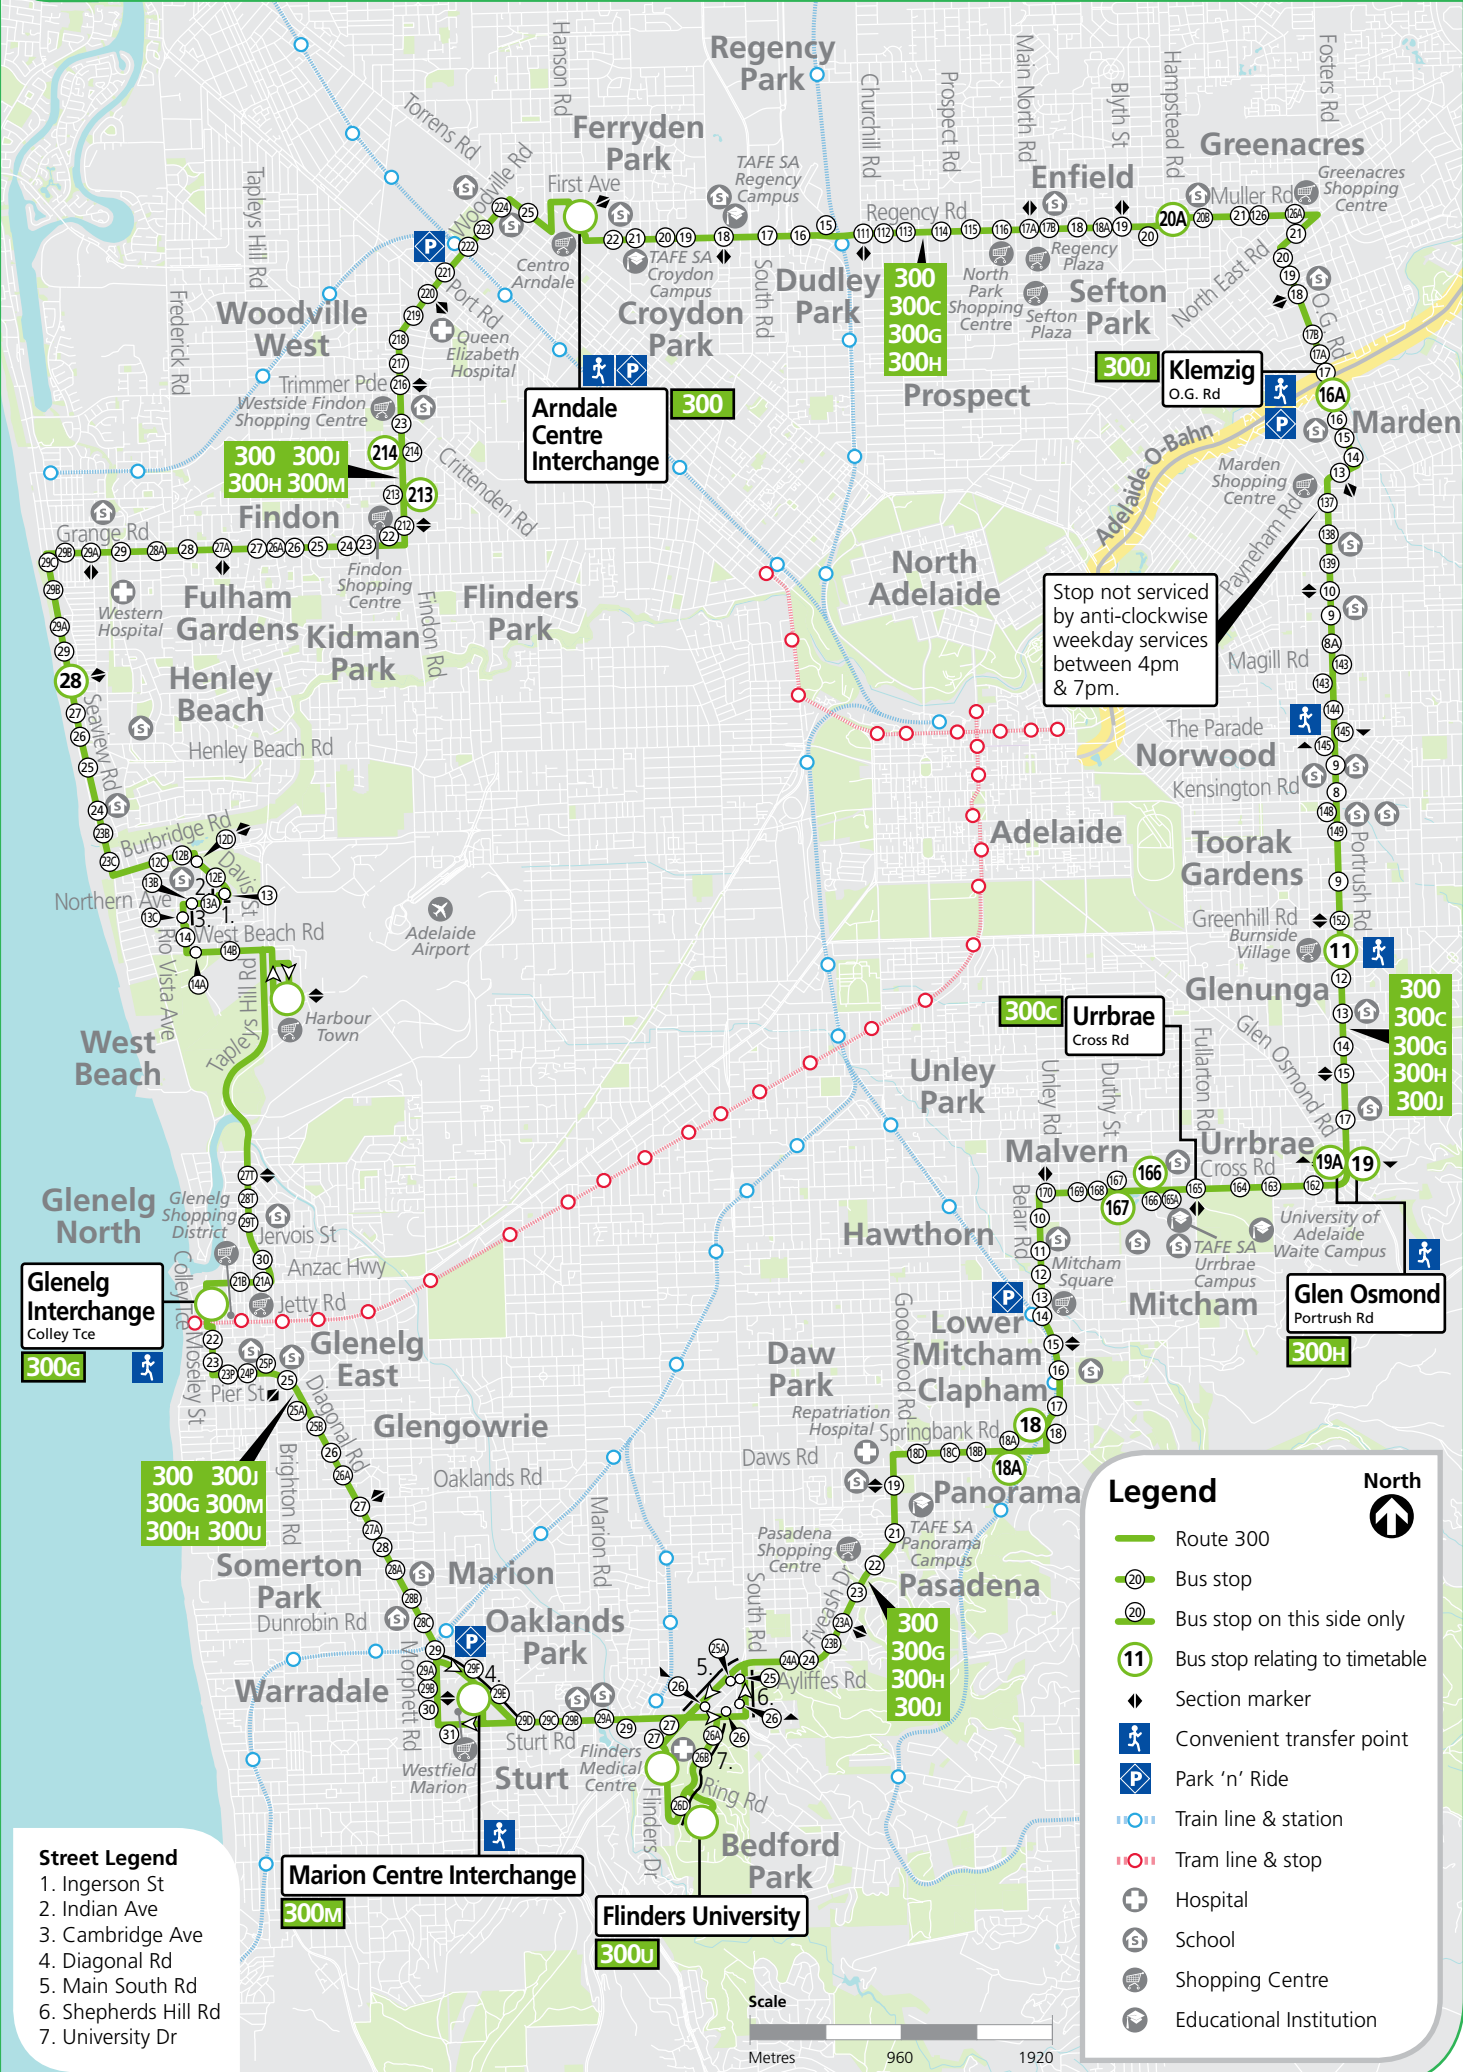

300 Suburban Connector

Stop not serviced by anti-clockwise weekday services between 4pm & 7pm.

Glenelg Interchange
Colley Tce
300G

Arndale Centre Interchange
300

Marion Centre Interchange
300M

Flinders University
300U

Urrbrae
Cross Rd
300c

Glen Osmond
Portrush Rd
300H

Legend

- Route 300
- Bus stop
- Bus stop on this side only
- Bus stop relating to timetable
- Section marker
- Convenient transfer point
- Park 'n' Ride
- Train line & station
- Tram line & stop
- Hospital
- School
- Shopping Centre
- Educational Institution

North

- Street Legend**
1. Ingerson St
 2. Indian Ave
 3. Cambridge Ave
 4. Diagonal Rd
 5. Main South Rd
 6. Shepherds Hill Rd
 7. University Dr