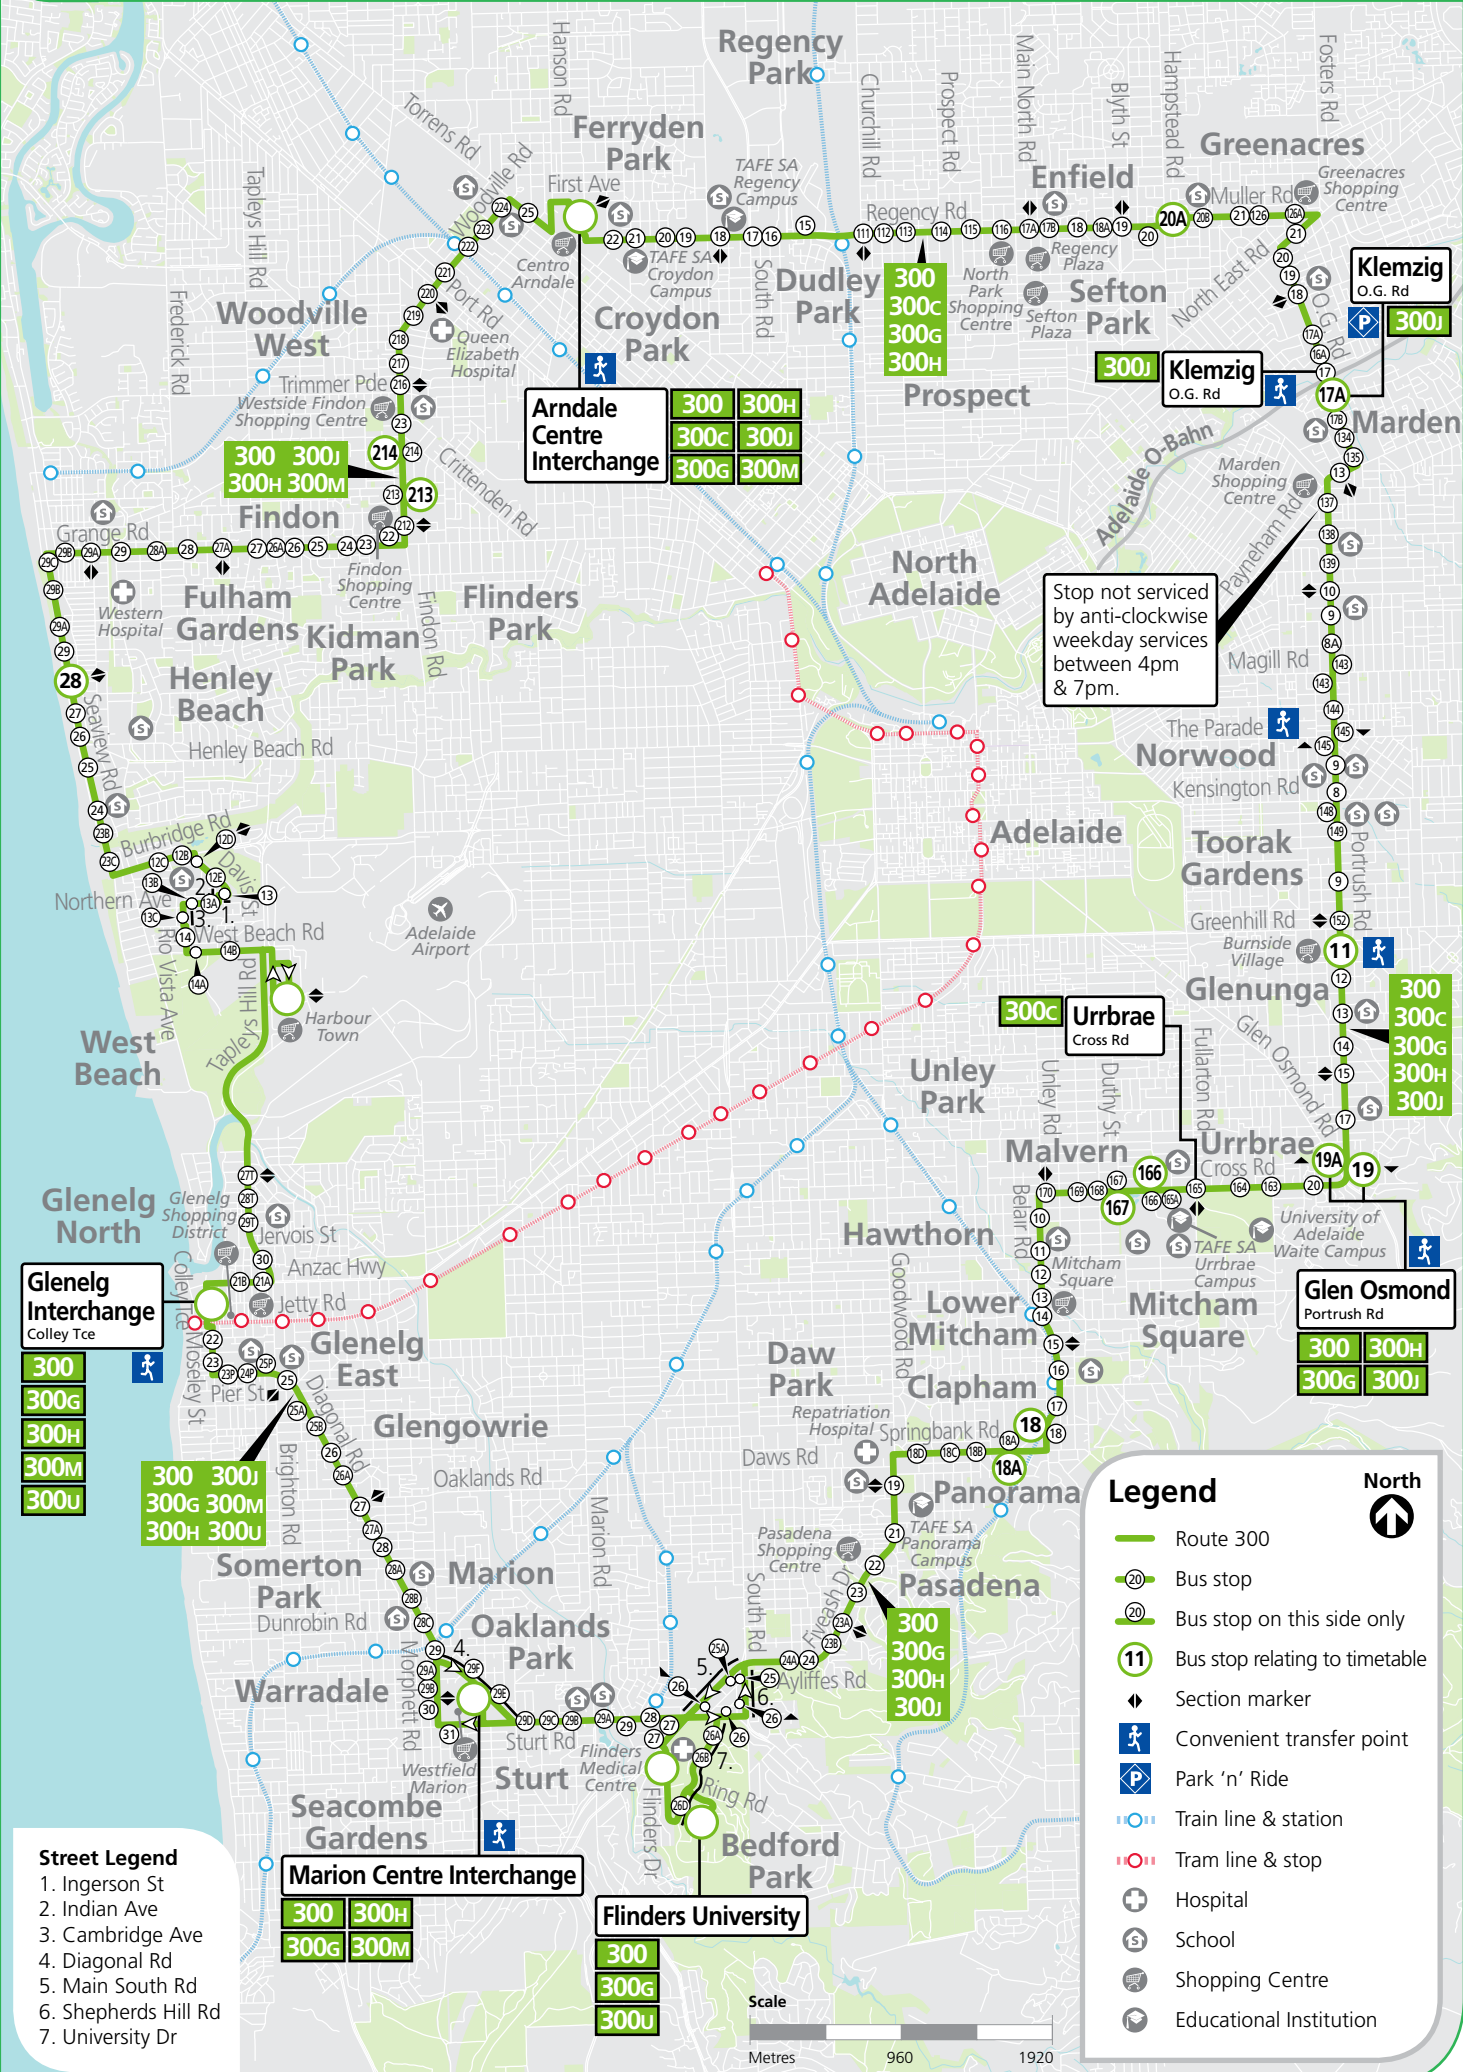

300 Suburban Connector

Also shows routes 300c, 300G, 300H, 300J, 300M & 300U

Stop not serviced by anti-clockwise weekday services between 4pm & 7pm.

Glenelg Interchange
Colley Tce

300
300G
300H
300M
300U

300	300J
300G	300M
300H	300U

- Street Legend**
1. Ingerson St
 2. Indian Ave
 3. Cambridge Ave
 4. Diagonal Rd
 5. Main South Rd
 6. Shepherds Hill Rd
 7. University Dr

Marion Centre Interchange

300	300H
300G	300M

Flinders University

300
300G
300U

Legend

- Route 300
- Bus stop
- Bus stop on this side only
- Bus stop relating to timetable
- Section marker
- Convenient transfer point
- Park 'n' Ride
- Train line & station
- Tram line & stop
- Hospital
- School
- Shopping Centre
- Educational Institution

North