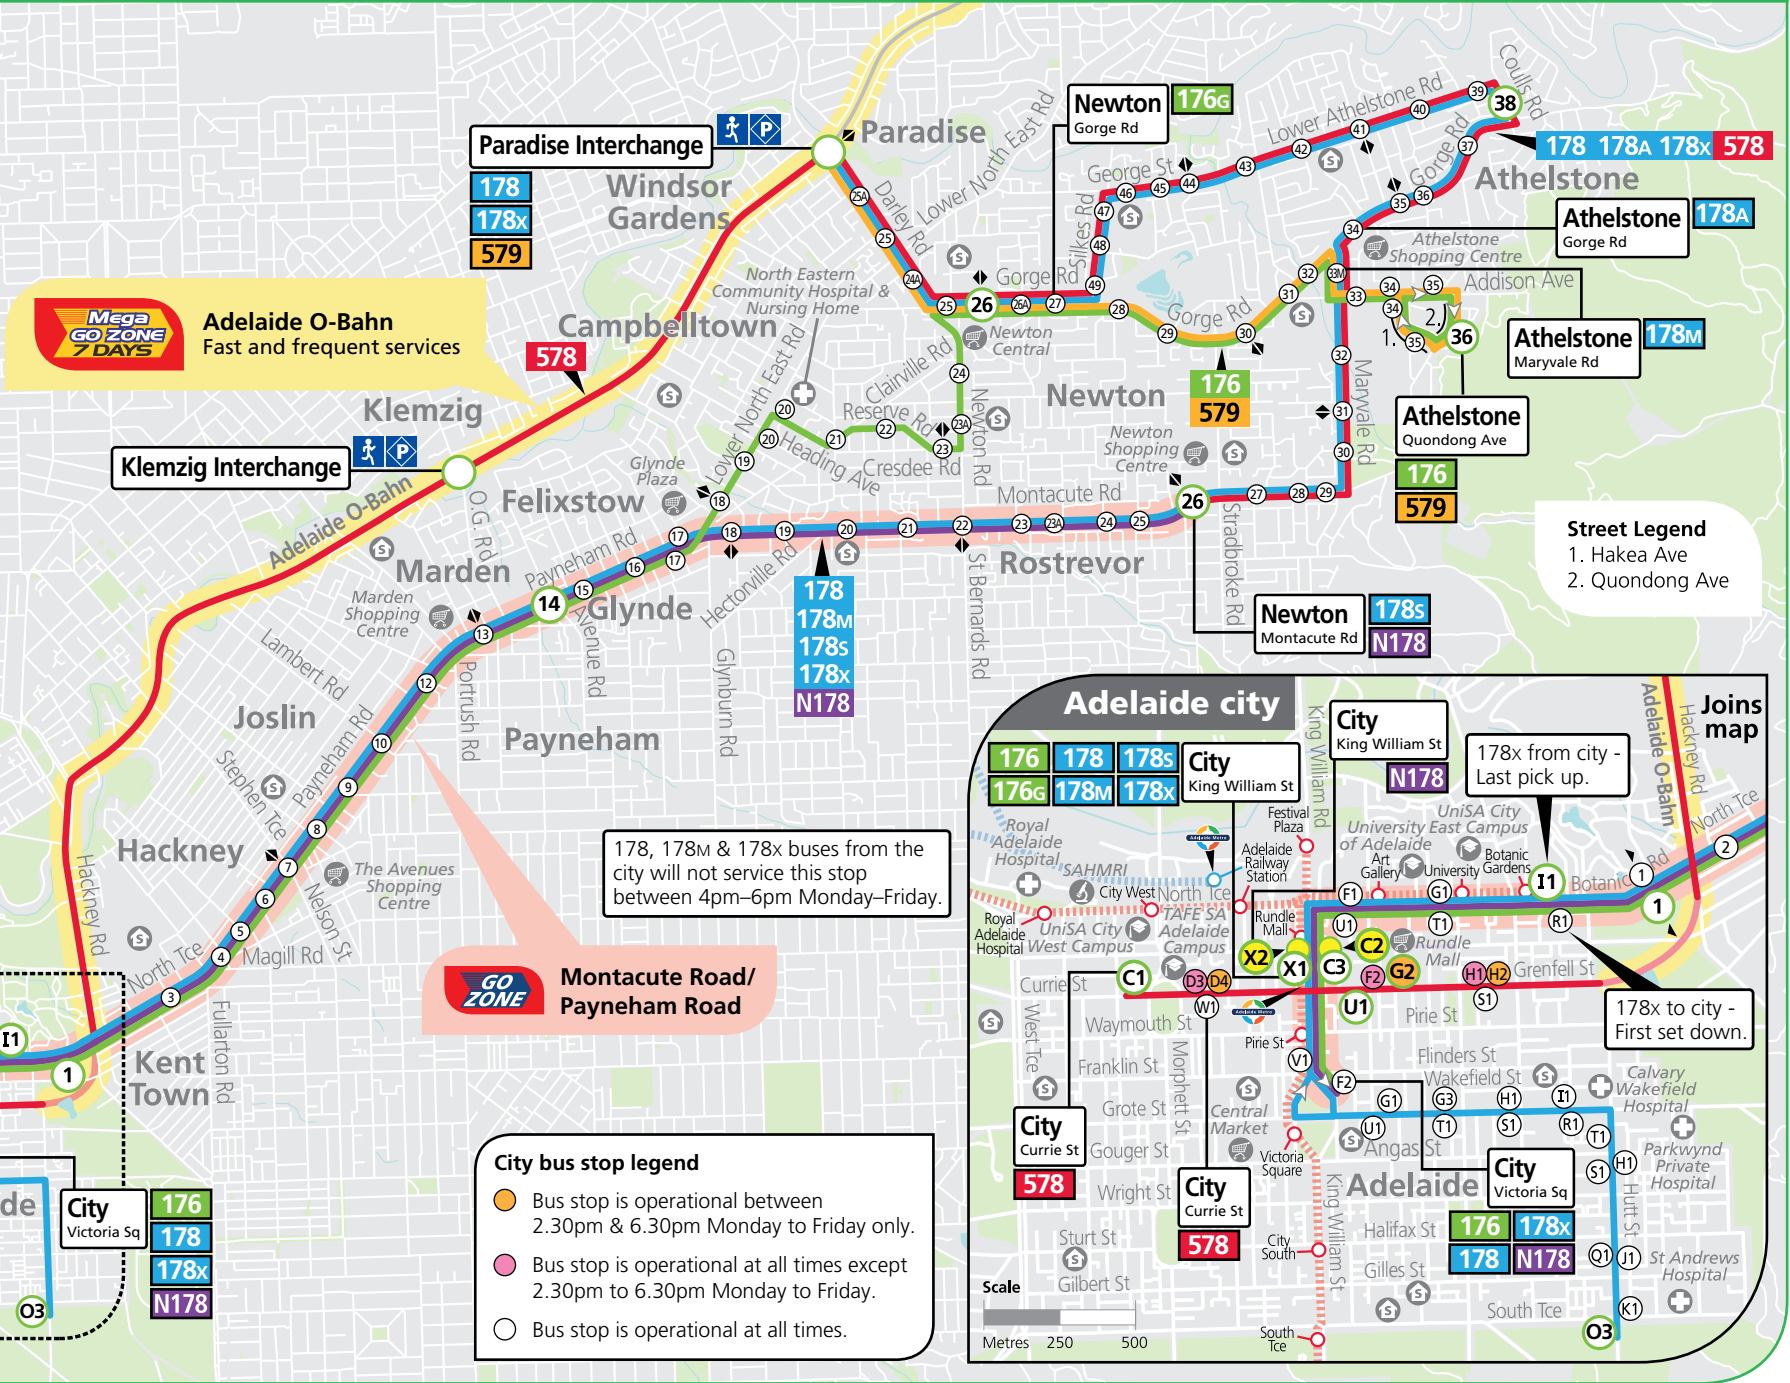

176, 178, 578, 579, N178 Paradise, Athelstone, Newton & Glynde to city

Legend

- Route 176
- Route 178
- Route 578
- Route 579
- Route N178
- 20 Bus stop
- 20 Bus stop on this side only
- 14 Bus stop relating to timetable
- C2 After Midnight key bus stop
- ↔ Section marker
- P Convenient transfer point
- P Park 'n' Ride
- Train line & station
- Tram line & stop
- + Hospital
- S School
- M Shopping Centre
- E Educational Institution
- M Medical research precinct
- M Adelaide Metro InfoCentre

Mega GO ZONE 7 DAYS
Adelaide O-Bahn
Fast and frequent services

Paradise Interchange
178
178x
579

Klemzig Interchange

178
178M
178s
178x
N178

GO ZONE
Montacute Road/
Payneham Road

178, 178M & 178x buses from the city will not service this stop between 4pm–6pm Monday–Friday.

City bus stop legend

- Bus stop is operational between 2.30pm & 6.30pm Monday to Friday only.
- Bus stop is operational at all times except 2.30pm to 6.30pm Monday to Friday.
- Bus stop is operational at all times.

Street Legend
1. Hakea Ave
2. Quondong Ave

178x from city - Last pick up.

178x to city - First set down.

See inset map for Adelaide city