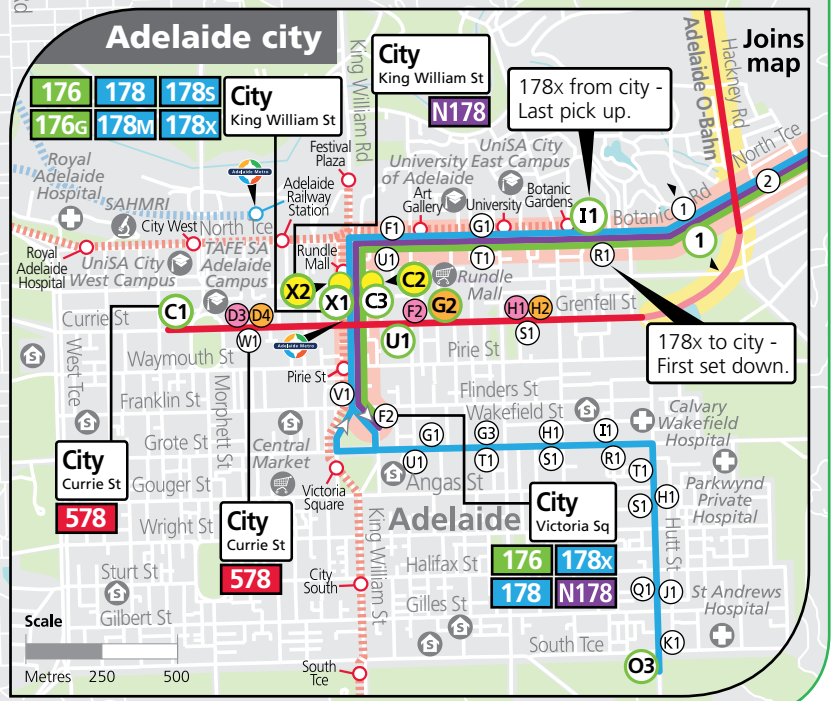

176, 178, 578, 579, N178 Paradise, Athelstone, Newton & Glynde to city

Legend

- Route 176
- Route 178
- Route 578
- Route 579
- Route N178
- 20 Bus stop
- 20 Bus stop on this side only
- 14 Bus stop relating to timetable
- C2 After Midnight key bus stop
- ↔ Section marker
- P Convenient transfer point
- P Park 'n' Ride
- Train line & station
- Tram line & stop
- + Hospital
- S School
- M Shopping Centre
- E Educational Institution
- M Medical research precinct
- M Adelaide Metro InfoCentre

Mega GO ZONE 7 DAYS
Adelaide O-Bahn
Fast and frequent services

Paradise Interchange
178
178x
579

Klemzig Interchange

178
178M
178s
178x
N178

GO ZONE
Montacute Road/
Payneham Road

178, 178M & 178x buses from the city will not service this stop between 4pm–6pm Monday–Friday.

City bus stop legend

- Bus stop is operational between 2.30pm & 6.30pm Monday to Friday only.
- Bus stop is operational at all times except 2.30pm to 6.30pm Monday to Friday.
- Bus stop is operational at all times.

Street Legend
1. Hakea Ave
2. Quondong Ave

178x from city - Last pick up.

178x to city - First set down.

See inset map for Adelaide city