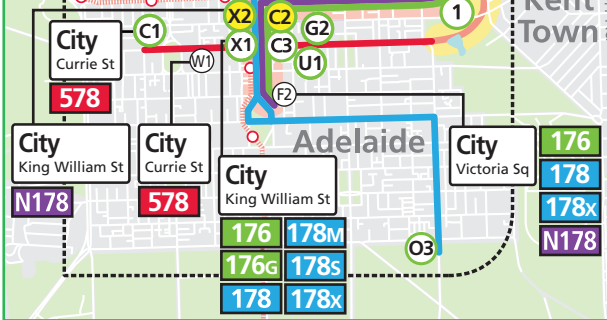

## Legend

- Route 176
- Route 178
- Route 578
- Route 579
- Route N178
- 20 Bus stop
- 20 Bus stop on this side only
- 14 Bus stop relating to timetable
- C2 After Midnight key bus stop
- ↔ Section marker
- P Convenient transfer point
- P Park 'n' Ride
- Train line & station
- Tram line & stop
- + Hospital
- S School
- M Shopping Centre
- E Educational Institution
- M Medical research precinct
- M Adelaide Metro InfoCentre

**Mega GO ZONE 7 DAYS**  
Adelaide O-Bahn  
Fast and frequent services

178, 178M & 178x buses from the city will not service this stop between 4pm–6pm Monday–Friday.

**GO ZONE** Montacute Road/  
Payneham Road

See inset map for Adelaide city

**City bus stop legend**

- Bus stop is operational between 2.30pm & 6.30pm Monday to Friday only.
- Bus stop is operational at all times except 2.30pm to 6.30pm Monday to Friday.
- Bus stop is operational at all times.

**Street Legend**  
1. Hakea Ave  
2. Quondong Ave