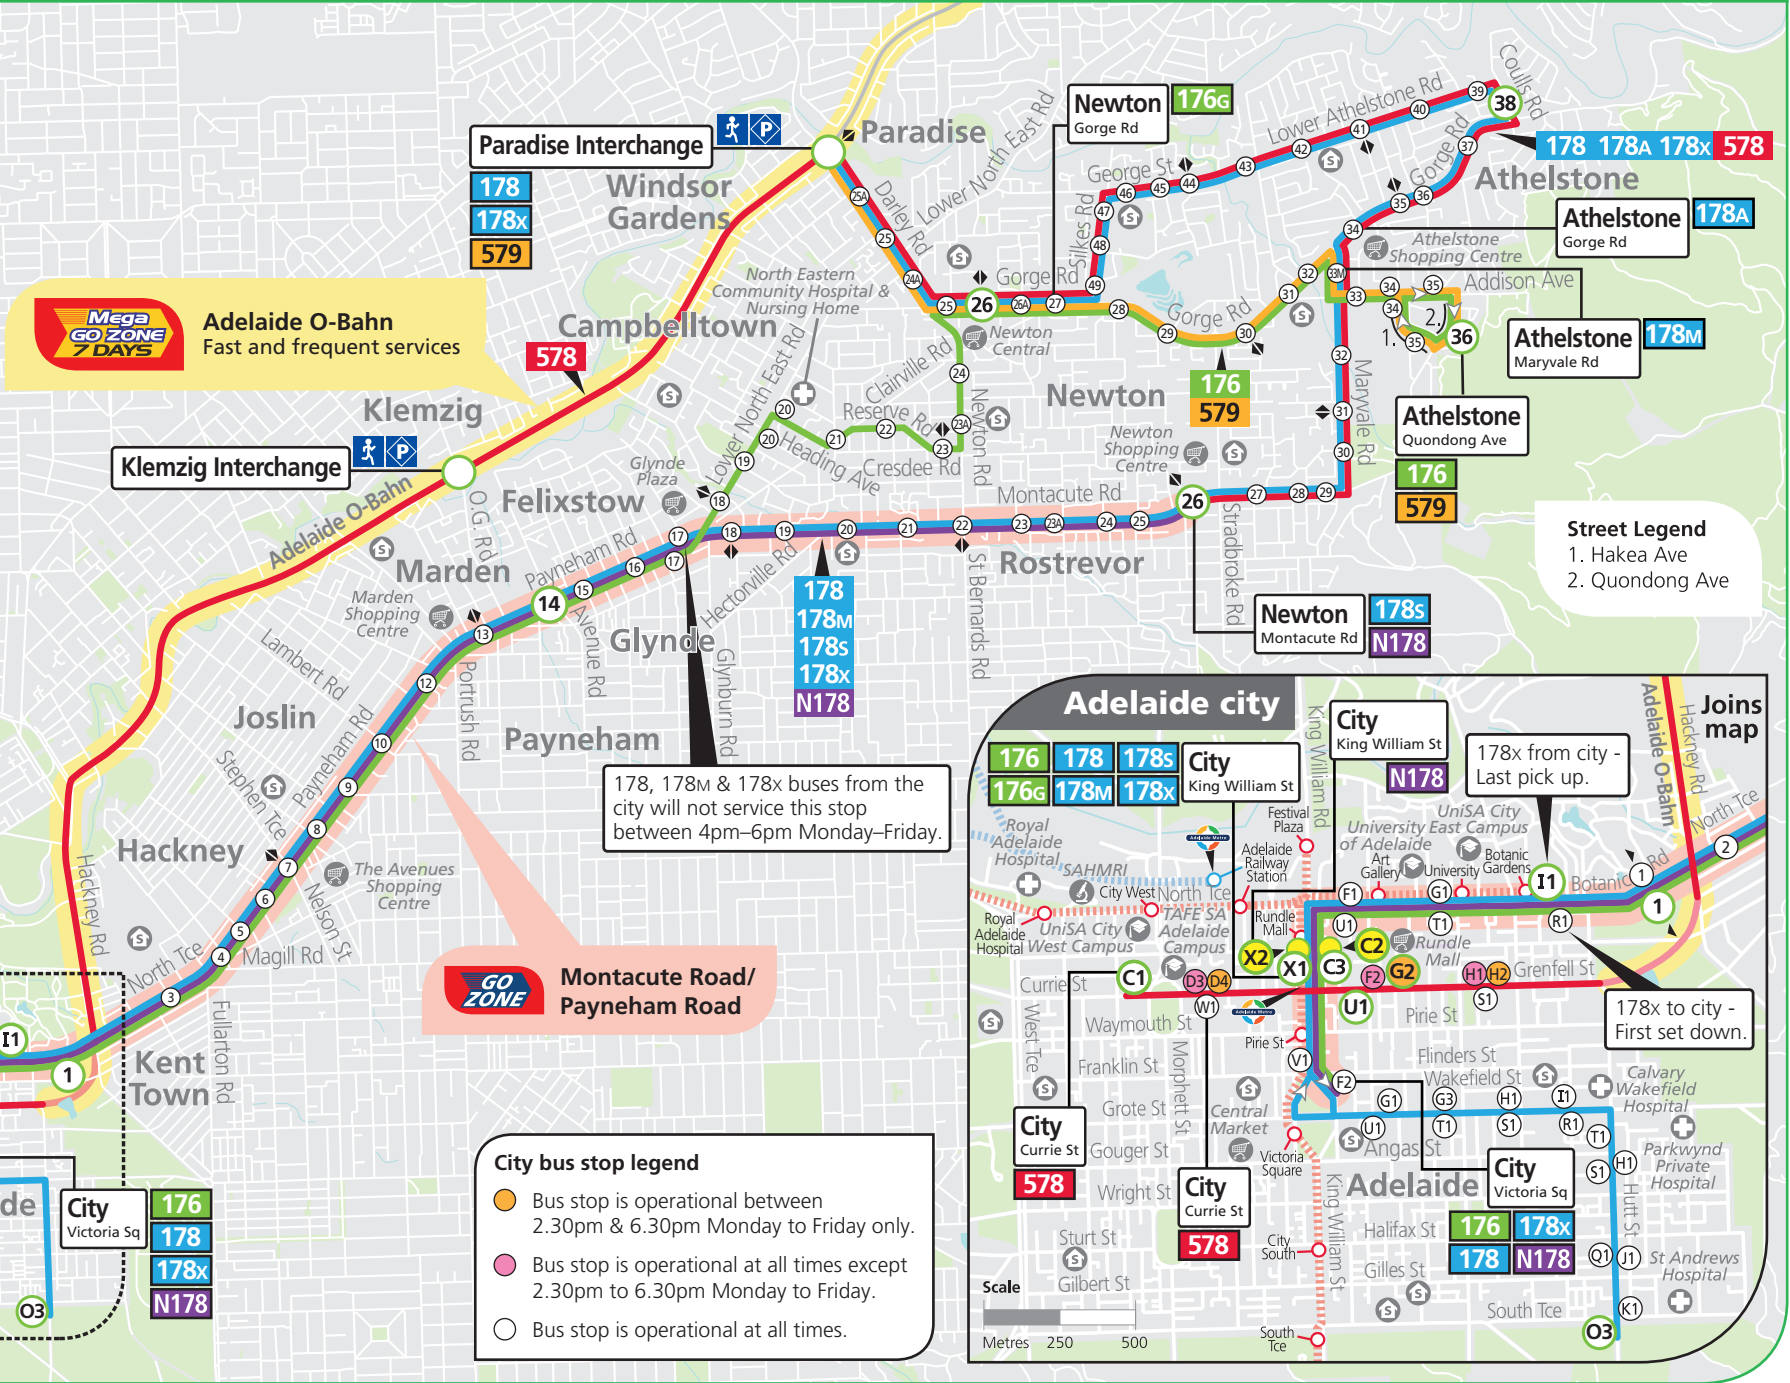

## Legend

- Route 176
- Route 178
- Route 578
- Route 579
- Route N178
- 20 Bus stop
- 20 Bus stop on this side only
- 14 Bus stop relating to timetable
- C2 After Midnight key bus stop
- ↔ Section marker
- P Convenient transfer point
- P Park 'n' Ride
- Train line & station
- Tram line & stop
- + Hospital
- S School
- M Shopping Centre
- E Educational Institution
- M Medical research precinct
- M Adelaide Metro InfoCentre

**Mega GO ZONE 7 DAYS**  
Adelaide O-Bahn  
Fast and frequent services

178, 178M & 178x buses from the city will not service this stop between 4pm–6pm Monday–Friday.

**GO ZONE** Montacute Road/  
Payneham Road

See inset map for Adelaide city

**City bus stop legend**

- Bus stop is operational between 2.30pm & 6.30pm Monday to Friday only.
- Bus stop is operational at all times except 2.30pm to 6.30pm Monday to Friday.
- Bus stop is operational at all times.

**Street Legend**  
1. Hakea Ave  
2. Quondong Ave