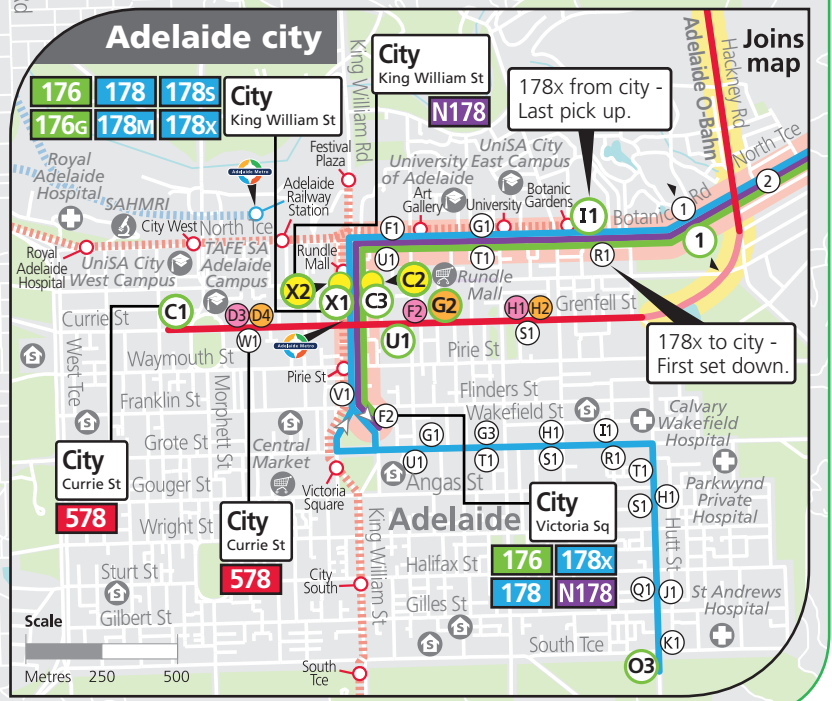

## Legend

- Route 176
- Route 178
- Route 578
- Route 579
- Route N178
- 20 Bus stop
- 20 Bus stop on this side only
- 14 Bus stop relating to timetable
- C2 After Midnight key bus stop
- ↔ Section marker
- P Convenient transfer point
- P Park 'n' Ride
- Train line & station
- Tram line & stop
- + Hospital
- S School
- M Shopping Centre
- E Educational Institution
- M Medical research precinct
- M Adelaide Metro InfoCentre

**Mega GO ZONE 7 DAYS**  
Adelaide O-Bahn  
Fast and frequent services

178, 178M & 178x buses from the city will not service this stop between 4pm–6pm Monday–Friday.

**GO ZONE** Montacute Road/  
Payneham Road

See inset map for Adelaide city

**City bus stop legend**

- Bus stop is operational between 2.30pm & 6.30pm Monday to Friday only.
- Bus stop is operational at all times except 2.30pm to 6.30pm Monday to Friday.
- Bus stop is operational at all times.

**Street Legend**  
1. Hakea Ave  
2. Quondong Ave