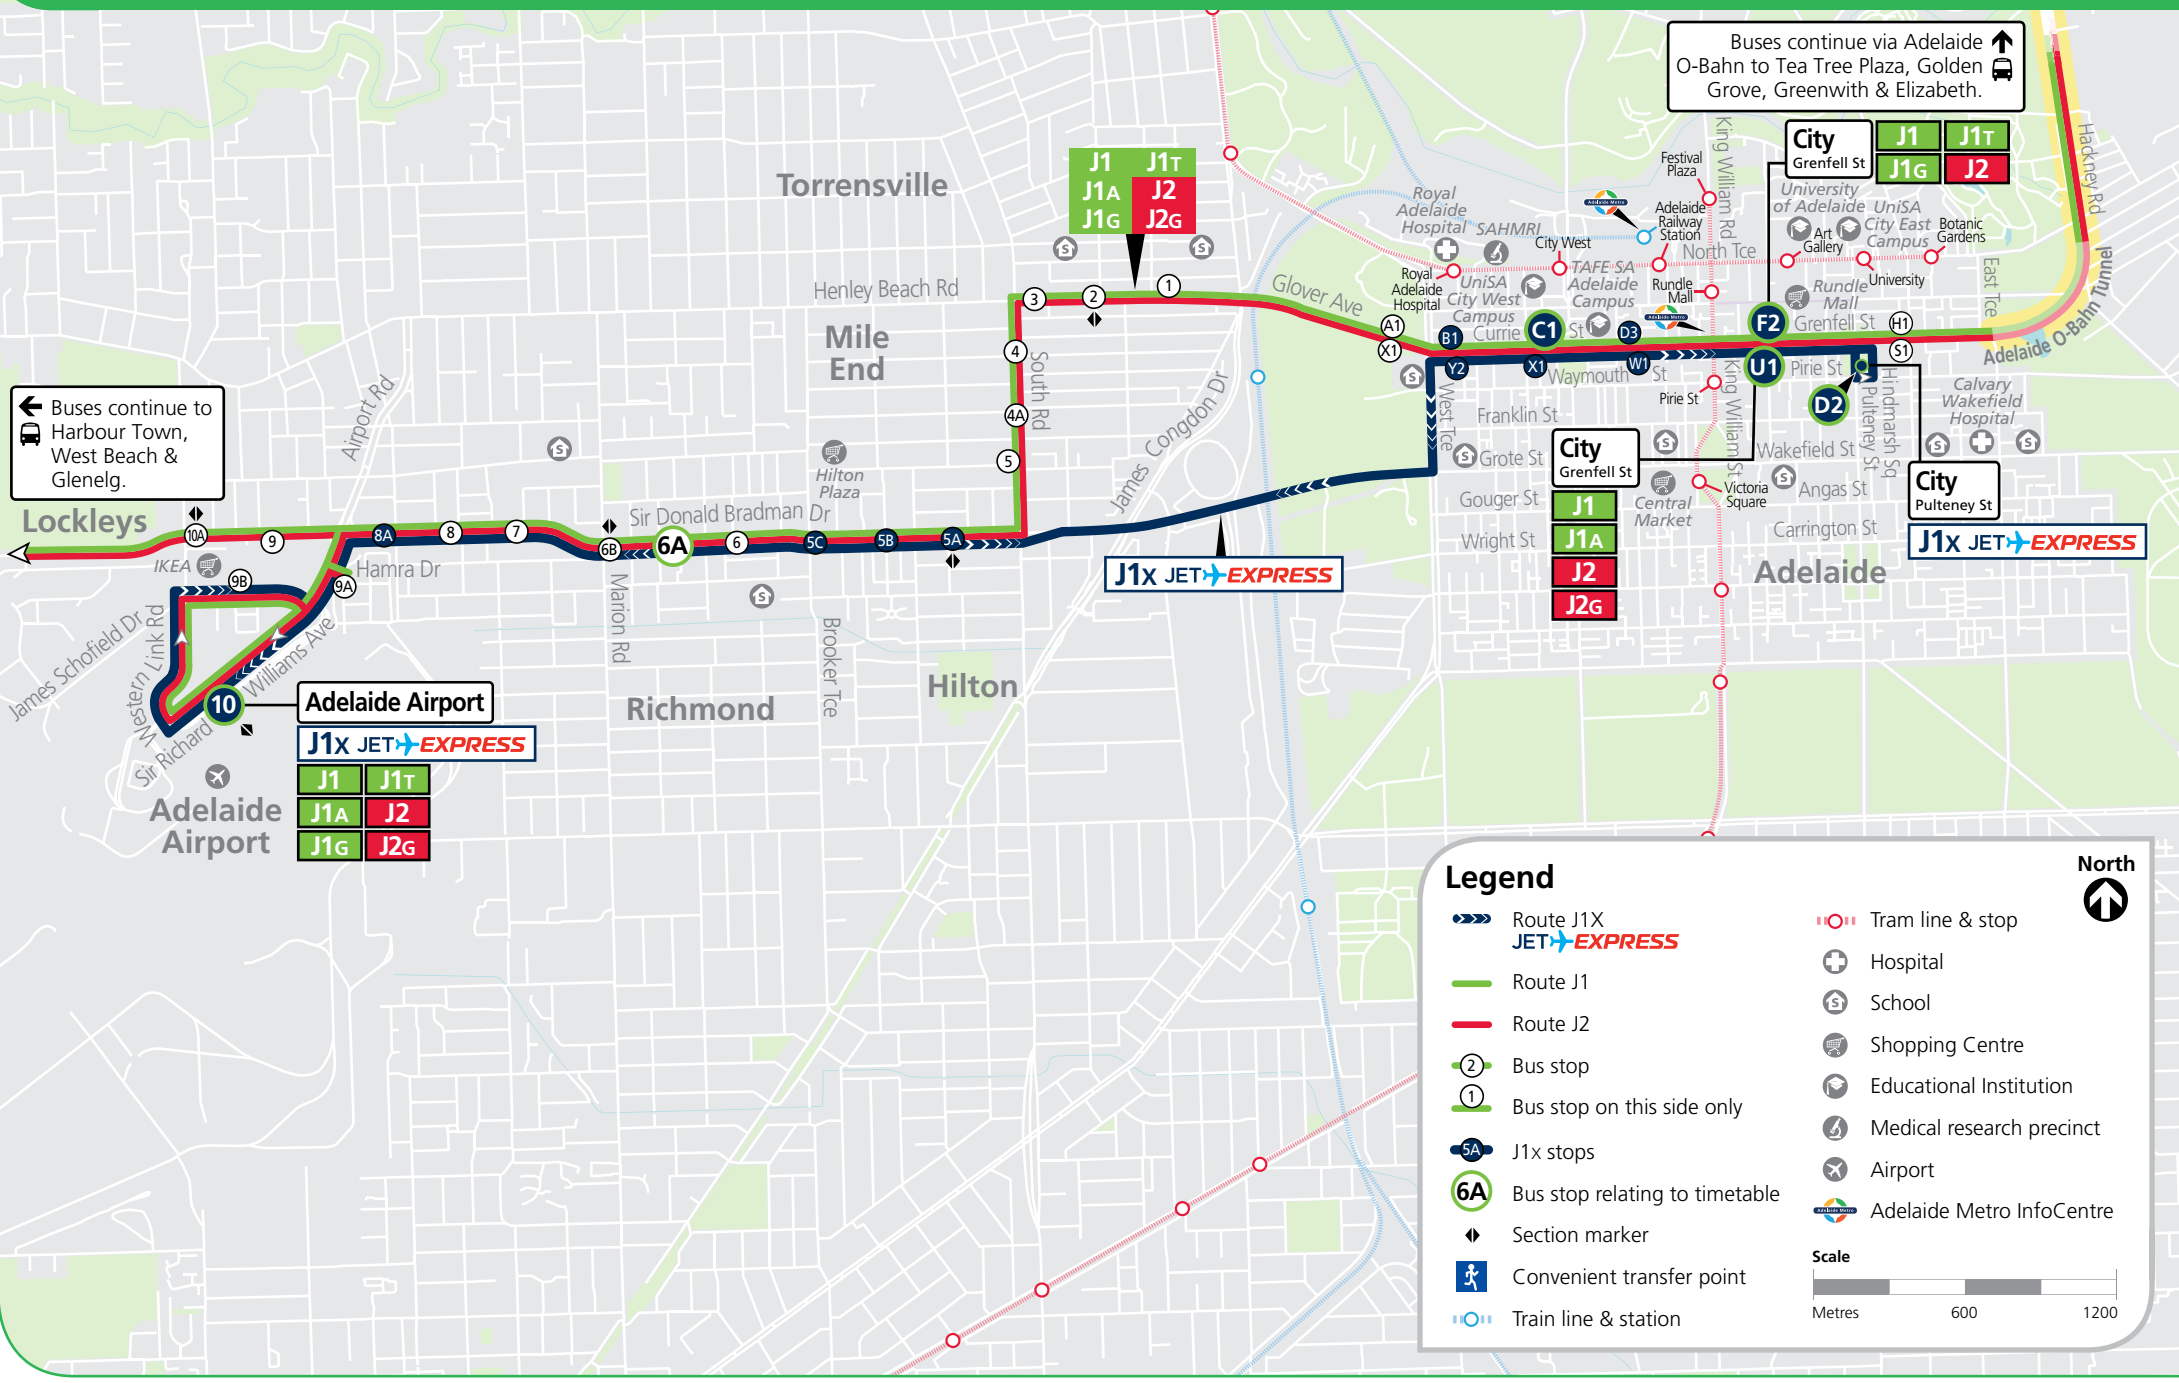

# J1x JET EXPRESS

# J1, J2 Adelaide Airport to city

Buses continue to Harbour Town, West Beach & Glenelg.

Buses continue via Adelaide O-Bahn to Tea Tree Plaza, Golden Grove, Greenwith & Elizabeth.

**Adelaide Airport**

J1x JET EXPRESS

J1	J1T
J1A	J2
J1G	J2G

J1	J1T
J1A	J2
J1G	J2G

**City Grenfell St**

J1
J1A
J2
J2G

**City Grenfell St**

J1	J1T
J1G	J2

**City Pulteney St**

J1
J1A
J2
J2G

J1x JET EXPRESS