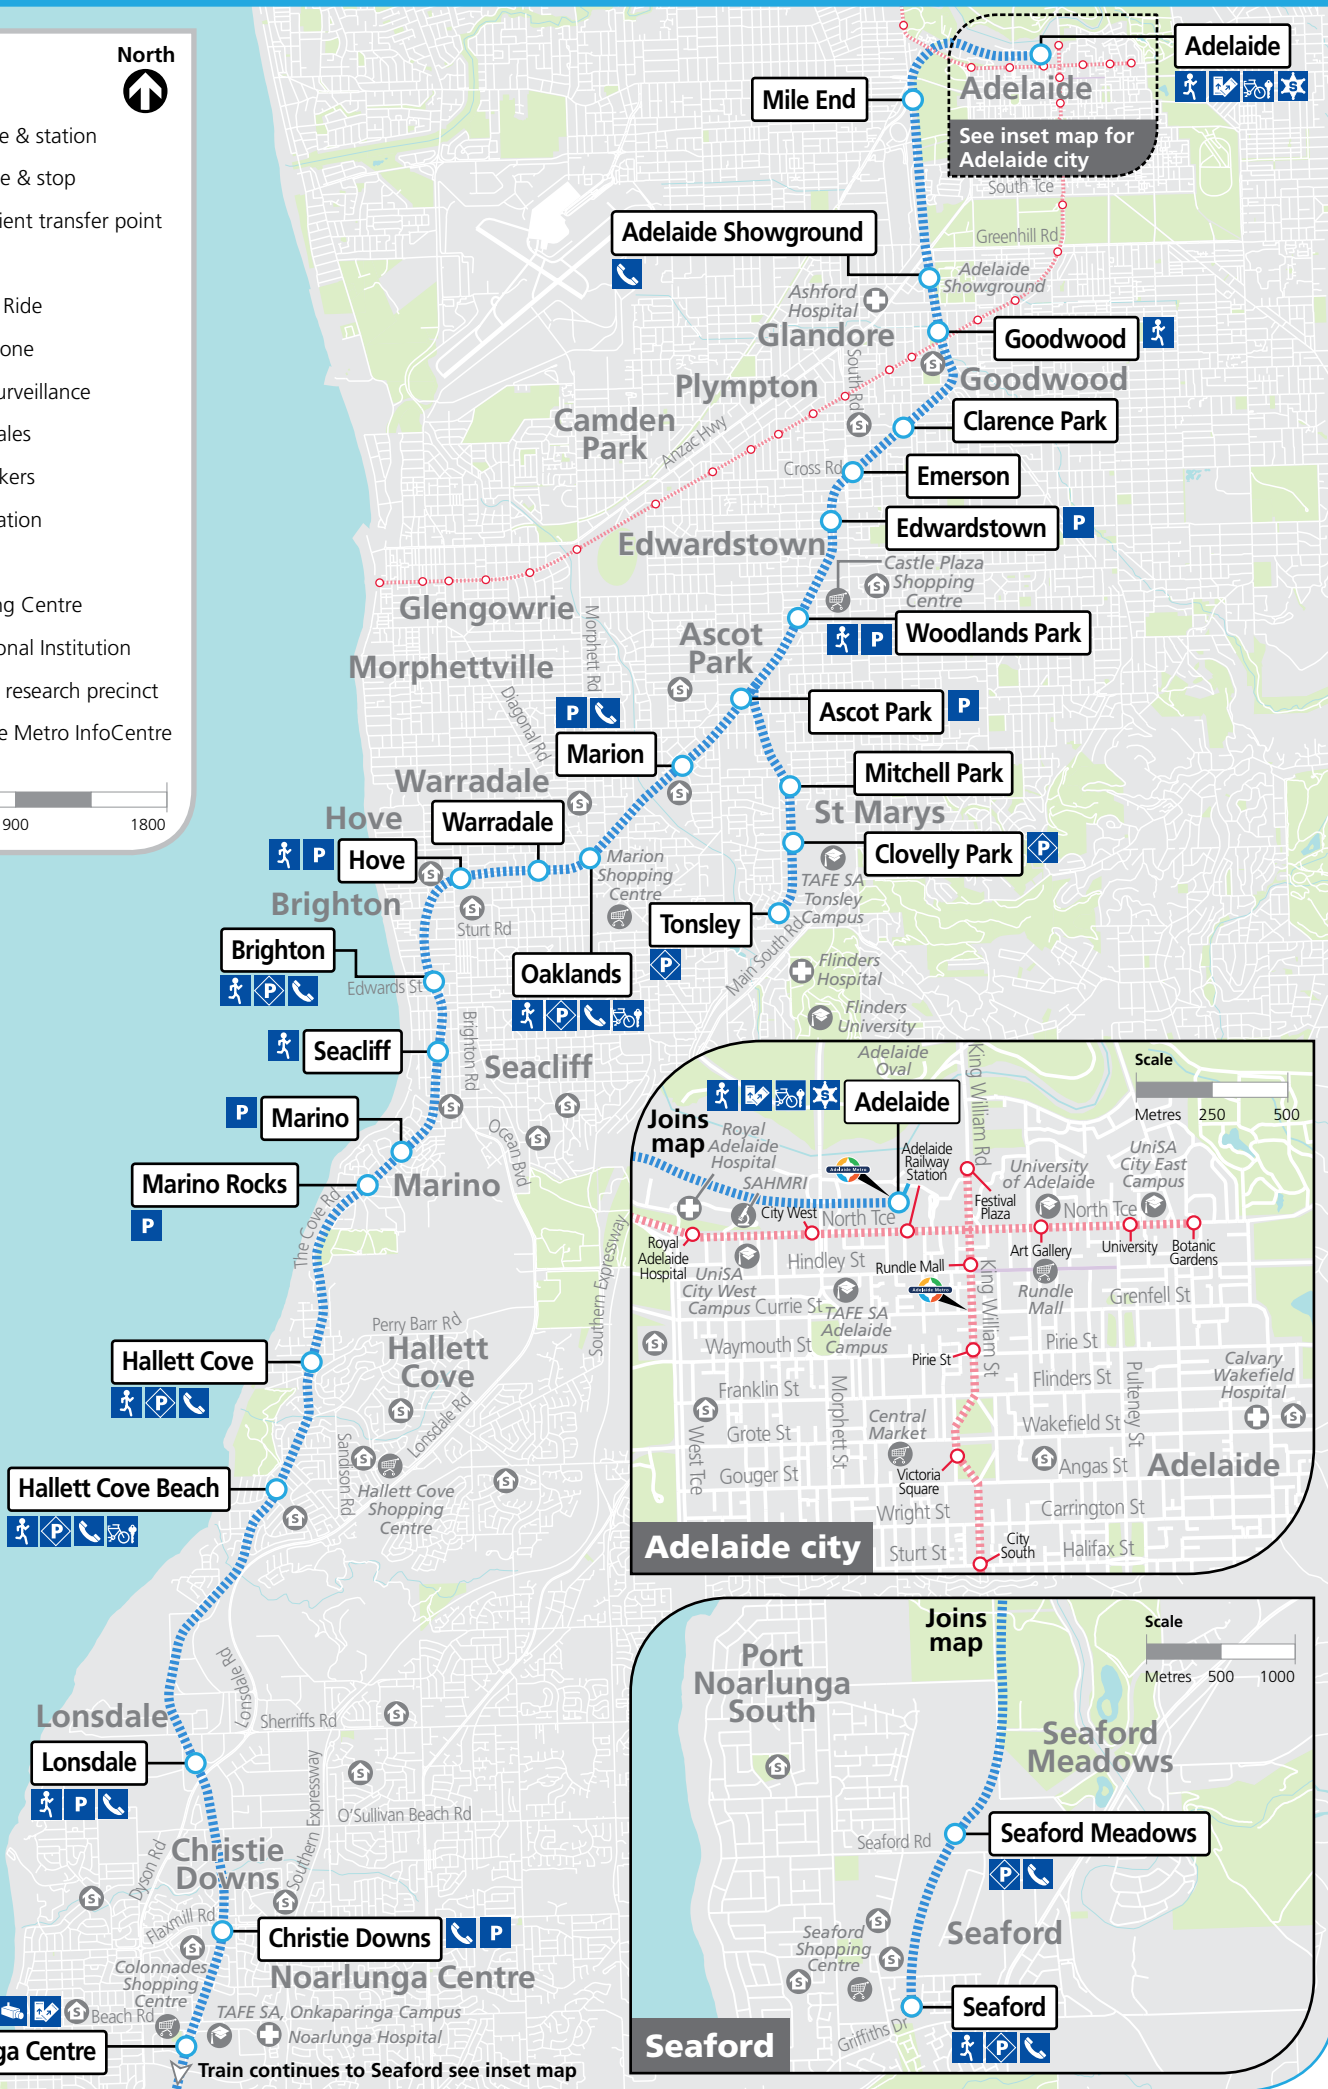

Seaford & Tonsley

Legend

- Train line & station
- Tram line & stop
- Convenient transfer point
- Parking
- Park 'n' Ride
- Help phone
- Video surveillance
- Ticket sales
- Bike lockers
- Safer station
- School
- Shopping Centre
- Educational Institution
- Medical research precinct
- Adelaide Metro InfoCentre

Noarlunga Centre Train continues to Seaford see inset map