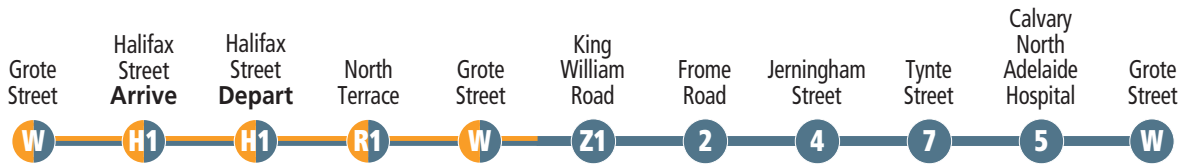

free CITY CONNECTOR

EXPLORE ADELAIDE

FREE CITY SERVICES

The free City Connector bus service runs on two loops – an inner city loop and an extended loop around North Adelaide providing a link to popular attractions, shopping, dining and destinations.

New Royal Adelaide Hospital and medical precinct

The New Royal Adelaide Hospital is located at the corner of North Terrace and West Terrace, at the western end of the city. Also located in this precinct is the South Australian Health and Medical Research Institute and Adelaide Dental Hospital.

Central Market and Chinatown

Located in the city's premier food district, Chinatown sits between Gouger and Grote Streets, next to the Adelaide Central Market, which supplies a diverse range of fresh produce to the precinct's restaurants, kitchens and food courts.

All services are wheelchair accessible

98A

99A

Anti-clockwise service

CITY	NORTH ADELAIDE
-------------	-----------------------

Saturday only

AM	98A	8.15	8.22	8.26	8.35	-	8.41	8.45	8.49	8.54	8.59	9.15
	98A	8.45	8.52	8.56	9.05	-	9.11	9.15	9.19	9.24	9.29	9.45
	98A	9.15	9.22	9.26	9.35	-	9.41	9.45	9.49	9.54	9.59	10.15