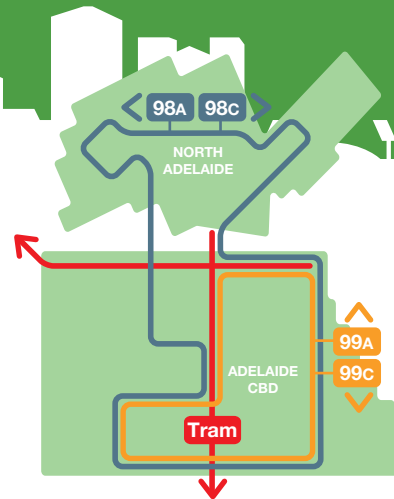

FREE CITY SERVICES

The free City Connector bus service runs on two loops – an inner city loop and an extended loop around North Adelaide providing a link to popular attractions, shopping, dining and destinations.

The large loop (98A and 98C) connects North Adelaide and the city seven days a week, while the small loop (99A and 99C) connects the inner city areas on weekdays. Together the two loops provide a service every 15 minutes on weekdays.

The Free city tram takes you between the South Terrace tram stop, the Entertainment Centre, Botanic Gardens and Festival Plaza.

The Free city tram will also take you to the new Royal Adelaide Hospital and medical precinct at the west end of North Terrace.

Detailed route information available on the **metroMATE** app and the **Adelaide Metro website**