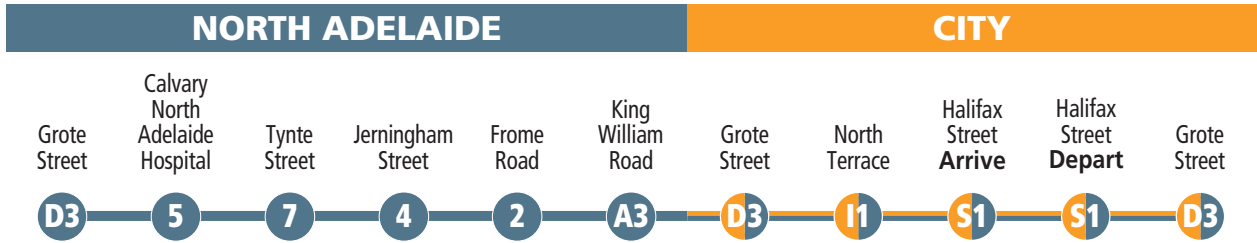

Saturday only

AM	98c	8.00	8.14	8.20	8.25	8.28	8.34	-	8.40	8.48	8.52	9.00
	98c	8.30	8.44	8.50	8.55	8.58	9.04	-	9.10	9.18	9.22	9.30
	98c	9.00	9.14	9.20	9.25	9.28	9.34	-	9.40	9.48	9.52	10.00

Saturday, Sunday & public holidays

AM	98c	9.30	9.44	9.50	9.55	9.58	10.04	-	10.10	10.18	10.22	10.30
	98c	10.00	10.14	10.20	10.25	10.28	10.34	-	10.40	10.48	10.52	11.00
	98c	10.30	10.44	10.50	10.55	10.58	11.04	-	11.10	11.18	11.22	11.30
	98c	11.00	11.14	11.20	11.25	11.28	11.34	-	11.40	11.48	11.52	12.00
PM	98c	11.30	11.44	11.50	11.55	11.58	12.04	-	12.10	12.18	12.22	12.30
	98c	12.00	12.14	12.20	12.25	12.28	12.34	-	12.40	12.48	12.52	1.00
	98c	12.30	12.44	12.50	12.55	12.58	1.04	-	1.10	1.18	1.22	1.30
	98c	1.00	1.14	1.20	1.25	1.28	1.34	-	1.40	1.48	1.52	2.00
	98c	1.30	1.44	1.50	1.55	1.58	2.04	-	2.10	2.18	2.22	2.30
	98c	2.00	2.14	2.20	2.25	2.28	2.34	-	2.40	2.48	2.52	3.00
	98c	2.30	2.44	2.50	2.55	2.58	3.04	-	3.10	3.18	3.22	3.30
	98c	3.00	3.14	3.20	3.25	3.28	3.34	-	3.40	3.48	3.52	4.00
	98c	3.30	3.44	3.50	3.55	3.58	4.04	-	4.10	4.18	4.22	4.30
	98c	4.00	4.14	4.20	4.25	4.28	4.34	-	4.40	4.48	4.52	5.00
	98c	4.30	4.44	4.50	4.55	4.58	5.04	-	5.10	5.18	5.22	5.30
	98c	5.00	5.14	5.20	5.25	5.28	5.34	-	5.40	5.48	5.52	6.00
	98c	5.30	5.44	5.50	5.55	5.58	6.04	-	6.10	6.18	6.22	6.30
	98c	6.00	6.14	6.20	6.25	6.28	6.34	-	6.40	6.48	6.52	7.00
	98c	6.30	6.44	6.50	6.55	6.58	7.04	-	7.10	7.18	7.22	7.30
	98c	7.00	7.14	7.20	7.25	7.28	7.34	-	7.40	7.48	7.52	8.00

Services do not operate on Christmas Day or Good Friday

All services are wheelchair accessible