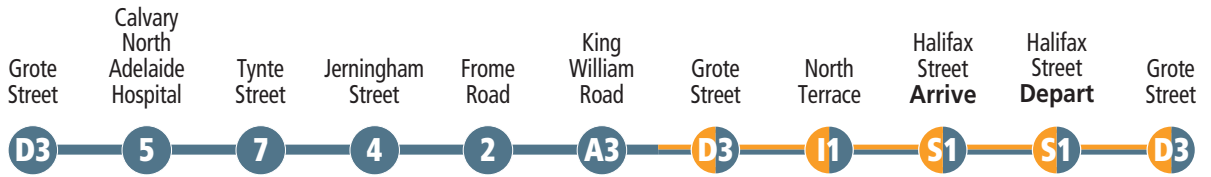

98c

99c

Clockwise service

NORTH ADELAIDE

CITY

Monday to Friday

		Grote Street	Calvary North Adelaide Hospital	Tynte Street	Jerningham Street	Frome Road	King William Road	Grote Street	North Terrace	Halifax Street Arrive	Halifax Street Depart	Grote Street	
AM	98c	7.00	7.14	7.20	7.25	7.28	7.34	-	7.40	7.48	7.52	8.00	
	99c	-	-	-	-	-	-	8.15	8.25	8.33	8.37	8.45	
	98c	8.00	8.14	8.20	8.25	8.28	8.34	-	8.40	8.48	8.52	9.00	
	99c	-	-	-	-	-	-	8.45	8.55	9.03	9.07	9.15	
	98c	8.30	8.44	8.50	8.55	8.58	9.04	-	9.10	9.18	9.22	9.30	
	99c	-	-	-	-	-	-	9.15	9.25	9.33	9.37	9.45	
	98c	9.00	9.14	9.20	9.25	9.28	9.34	-	9.40	9.48	9.52	10.00	
	99c	-	-	-	-	-	-	9.45	9.55	10.03	10.07	10.15	
	98c	9.30	9.44	9.50	9.55	9.58	10.04	-	10.10	10.18	10.22	10.30	
	99c	-	-	-	-	-	-	10.15	10.25	10.33	10.37	10.45	
	98c	10.00	10.14	10.20	10.25	10.28	10.34	-	10.40	10.48	10.52	11.00	
	99c	-	-	-	-	-	-	10.45	10.55	11.03	11.07	11.15	
	98c	10.30	10.44	10.50	10.55	10.58	11.04	-	11.10	11.18	11.22	11.30	
	99c	-	-	-	-	-	-	11.15	11.25	11.33	11.37	11.45	
	98c	11.00	11.14	11.20	11.25	11.28	11.34	-	11.40	11.48	11.52	12.00	
	99c	-	-	-	-	-	-	11.45	11.55	12.03	12.07	12.15	
	PM	98c	11.30	11.44	11.50	11.55	11.58	12.04	-	12.10	12.18	12.22	12.30
		99c	-	-	-	-	-	-	12.15	12.25	12.33	12.37	12.45
98c		12.00	12.14	12.20	12.25	12.28	12.34	-	12.40	12.48	12.52	1.00	
99c		-	-	-	-	-	-	12.45	12.55	1.03	1.07	1.15	
98c		12.30	12.44	12.50	12.55	12.58	1.04	-	1.10	1.18	1.22	1.30	
99c		-	-	-	-	-	-	1.15	1.25	1.33	1.37	1.45	
98c		1.00	1.14	1.20	1.25	1.28	1.34	-	1.40	1.48	1.52	2.00	
99c		-	-	-	-	-	-	1.45	1.55	2.03	2.07	2.15	
98c		1.30	1.44	1.50	1.55	1.58	2.04	-	2.10	2.18	2.22	2.30	
99c		-	-	-	-	-	-	2.15	2.25	2.33	2.37	2.45	
98c		2.00	2.14	2.20	2.25	2.28	2.34	-	2.40	2.48	2.52	3.00	
99c		-	-	-	-	-	-	2.45	2.55	3.03	3.07	3.15	
98c		2.30	2.44	2.50	2.55	2.58	3.04	-	3.10	3.18	3.22	3.30	
99c		-	-	-	-	-	-	3.15	3.25	3.33	3.37	3.45	
98c		3.00	3.14	3.20	3.25	3.28	3.34	-	3.40	3.48	3.52	4.00	
99c		-	-	-	-	-	-	3.45	3.55	4.03	4.07	4.15	
98c		3.30	3.44	3.50	3.55	3.58	4.04	-	4.10	4.18	4.22	4.30	
99c		-	-	-	-	-	-	4.15	4.25	4.33	4.37	4.45	
98c		4.00	4.14	4.20	4.25	4.28	4.34	-	4.40	4.48	4.52	5.00	
99c		-	-	-	-	-	-	4.45	4.55	5.03	5.07	5.15	
98c		4.30	4.44	4.50	4.55	4.58	5.04	-	5.10	5.18	5.22	5.30	
99c		-	-	-	-	-	-	5.15	5.25	5.33	5.37	5.45	
98c		5.00	5.14	5.20	5.25	5.28	5.34	-	5.40	5.48	5.52	6.00	
99c		-	-	-	-	-	-	5.45	5.55	6.03	6.07	6.15	
98c	5.30	5.44	5.50	5.55	5.58	6.04	-	6.10	6.18	6.22	6.30		
99c	-	-	-	-	-	-	6.15	6.25	6.33	6.37	6.45		
98c	6.00	6.14	6.20	6.25	6.28	6.34	-	6.40	6.48	6.52	7.00		
99c	-	-	-	-	-	-	6.45	6.55	7.03	7.07	7.15		
98c	6.30	6.44	6.50	6.55	6.58	7.04	-	7.10	7.18	7.22	7.30		
99c	-	-	-	-	-	-	7.15	7.25	7.33	7.37	7.45		
98c	7.00	7.14	7.20	7.25	7.28	7.34	-	7.40	7.48	7.52	8.00		

Friday only

PM	98c	7.30	7.44	7.50	7.55	7.58	8.04	-	8.10	8.18	8.22	8.30
	98c	8.00	8.14	8.20	8.25	8.28	8.34	-	8.40	8.48	8.52	9.00
	98c	8.30	8.44	8.50	8.55	8.58	9.04	-	9.10	9.18	9.22	9.30
	98c	9.00	9.14	9.20	9.25	9.28	9.34	-	9.40	9.48	9.52	10.00

All services are wheelchair accessible