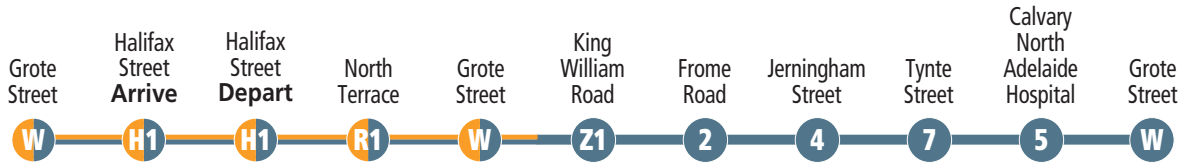

The large loop (98A and 98C) connects North Adelaide and the city seven days a week, while the small loop (99A and 99C) connects the inner city areas on weekdays. Together the two loops provide a service every 15 minutes on weekdays.

New Royal Adelaide Hospital and medical precinct

The New Royal Adelaide Hospital is located at the corner of North Terrace and West Terrace, at the western end of the city. Also located in this precinct is the South Australian Health and Medical Research Institute and Adelaide Dental Hospital.

Central Market and Chinatown

Located in the city's premier food district, Chinatown sits between Gouger and Grote Streets, next to the Adelaide Central Market, which supplies a diverse range of fresh produce to the precinct's restaurants, kitchens and food courts.

Services do not operate on Christmas Day or Good Friday

 All services are wheelchair accessible

98A

99A

Anti-clockwise service

CITY

NORTH ADELAIDE

Monday to Friday