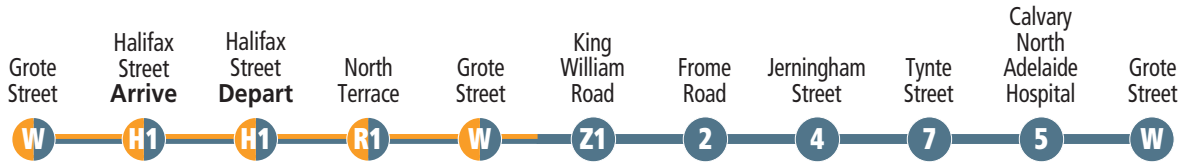

free CITY CONNECTOR

EXPLORE ADELAIDE

FREE CITY SERVICES

The free City Connector bus service runs on two loops – an inner city loop and an extended loop around North Adelaide providing a link to popular attractions, shopping, dining and destinations.

New Royal Adelaide Hospital and medical precinct

The New Royal Adelaide Hospital is located at the corner of North Terrace and West Terrace, at the western end of the city. Also located in this precinct is the South Australian Health and Medical Research Institute and Adelaide Dental Hospital.

Central Market and Chinatown

Located in the city's premier food district, Chinatown sits between Gouger and Grote Streets, next to the Adelaide Central Market, which supplies a diverse range of fresh produce to the precinct's restaurants, kitchens and food courts.

All services are wheelchair accessible

98A

99A

Anti-clockwise service

CITY	NORTH ADELAIDE
-------------	-----------------------

Saturday only

AM	98A	8.15	8.22	8.26	8.35	-	8.41	8.45	8.49	8.54	8.59	9.15
	98A	8.45	8.52	8.56	9.05	-	9.11	9.15	9.19	9.24	9.29	9.45
	98A	9.15	9.22	9.26	9.35	-	9.41	9.45	9.49	9.54	9.59	10.15