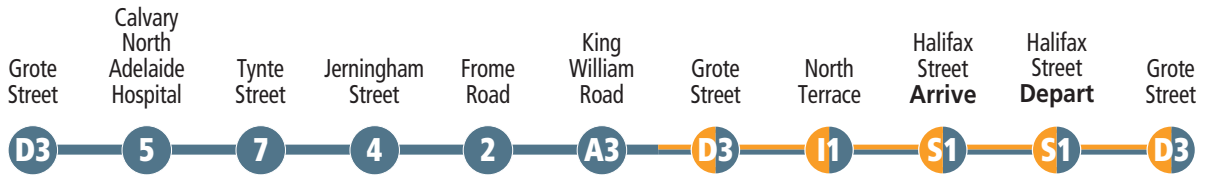

98c

99c

Clockwise service

NORTH ADELAIDE

CITY

Monday to Friday

		Grote Street	Calvary North Adelaide Hospital	Tynte Street	Jerningham Street	Frome Road	King William Road	Grote Street	North Terrace	Halifax Street Arrive	Halifax Street Depart	Grote Street
AM	98c	7.00	7.14	7.20	7.25	7.28	7.34	-	7.40	7.48	7.52	8.00
	99c	-	-	-	-	-	-	8.15	8.25	8.33	8.37	8.45
	98c	8.00	8.14	8.20	8.25	8.28	8.34	-	8.40	8.48	8.52	9.00
	99c	-	-	-	-	-	-	8.45	8.55	9.03	9.07	9.15
	98c	8.30	8.44	8.50	8.55	8.58	9.04	-	9.10	9.18	9.22	9.30
	99c	-	-	-	-	-	-	9.15	9.25	9.33	9.37	9.45
	98c	9.00	9.14	9.20	9.25	9.28	9.34	-	9.40	9.48	9.52	10.00
	99c	-	-	-	-	-	-	9.45	9.55	10.03	10.07	10.15
	98c	9.30	9.44	9.50	9.55	9.58	10.04	-	10.10	10.18	10.22	10.30
	99c	-	-	-	-	-	-	10.15	10.25	10.33	10.37	10.45
	98c	10.00	10.14	10.20	10.25	10.28	10.34	-	10.40	10.48	10.52	11.00
	99c	-	-	-	-	-	-	10.45	10.55	11.03	11.07	11.15
	98c	10.30	10.44	10.50	10.55	10.58	11.04	-	11.10	11.18	11.22	11.30
	99c	-	-	-	-	-	-	11.15	11.25	11.33	11.37	11.45
	98c	11.00	11.14	11.20	11.25	11.28	11.34	-	11.40	11.48	11.52	12.00
	99c	-	-	-	-	-	-	11.45	11.55	12.03	12.07	12.15
PM	98c	11.30	11.44	11.50	11.55	11.58	12.04	-	12.10	12.18	12.22	12.30
	99c	-	-	-	-	-	-	12.15	12.25	12.33	12.37	12.45
	98c	12.00	12.14	12.20	12.25	12.28	12.34	-	12.40	12.48	12.52	1.00
	99c	-	-	-	-	-	-	12.45	12.55	1.03	1.07	1.15
	98c	12.30	12.44	12.50	12.55	12.58	1.04	-	1.10	1.18	1.22	1.30
	99c	-	-	-	-	-	-	1.15	1.25	1.33	1.37	1.45
	98c	1.00	1.14	1.20	1.25	1.28	1.34	-	1.40	1.48	1.52	2.00
	99c	-	-	-	-	-	-	1.45	1.55	2.03	2.07	2.15
	98c	1.30	1.44	1.50	1.55	1.58	2.04	-	2.10	2.18	2.22	2.30
	99c	-	-	-	-	-	-	2.15	2.25	2.33	2.37	2.45
	98c	2.00	2.14	2.20	2.25	2.28	2.34	-	2.40	2.48	2.52	3.00
	99c	-	-	-	-	-	-	2.45	2.55	3.03	3.07	3.15
	98c	2.30	2.44	2.50	2.55	2.58	3.04	-	3.10	3.18	3.22	3.30
	99c	-	-	-	-	-	-	3.15	3.25	3.33	3.37	3.45
	98c	3.00	3.14	3.20	3.25	3.28	3.34	-	3.40	3.48	3.52	4.00
	99c	-	-	-	-	-	-	3.45	3.55	4.03	4.07	4.15
	98c	3.30	3.44	3.50	3.55	3.58	4.04	-	4.10	4.18	4.22	4.30
	99c	-	-	-	-	-	-	4.15	4.25	4.33	4.37	4.45
	98c	4.00	4.14	4.20	4.25	4.28	4.34	-	4.40	4.48	4.52	5.00
	99c	-	-	-	-	-	-	4.45	4.55	5.03	5.07	5.15
	98c	4.30	4.44	4.50	4.55	4.58	5.04	-	5.10	5.18	5.22	5.30
	99c	-	-	-	-	-	-	5.15	5.25	5.33	5.37	5.45
	98c	5.00	5.14	5.20	5.25	5.28	5.34	-	5.40	5.48	5.52	6.00
	99c	-	-	-	-	-	-	5.45	5.55	6.03	6.07	6.15
	98c	5.30	5.44	5.50	5.55	5.58	6.04	-	6.10	6.18	6.22	6.30
	99c	-	-	-	-	-	-	6.15	6.25	6.33	6.37	6.45
	98c	6.00	6.14	6.20	6.25	6.28	6.34	-	6.40	6.48	6.52	7.00
	99c	-	-	-	-	-	-	6.45	6.55	7.03	7.07	7.15
	98c	6.30	6.44	6.50	6.55	6.58	7.04	-	7.10	7.18	7.22	7.30
	99c	-	-	-	-	-	-	7.15	7.25	7.33	7.37	7.45
	98c	7.00	7.14	7.20	7.25	7.28	7.34	-	7.40	7.48	7.52	8.00

Friday only

PM	98c	7.30	7.44	7.50	7.55	7.58	8.04	-	8.10	8.18	8.22	8.30
	98c	8.00	8.14	8.20	8.25	8.28	8.34	-	8.40	8.48	8.52	9.00
	98c	8.30	8.44	8.50	8.55	8.58	9.04	-	9.10	9.18	9.22	9.30
	98c	9.00	9.14	9.20	9.25	9.28	9.34	-	9.40	9.48	9.52	10.00

All services are wheelchair accessible