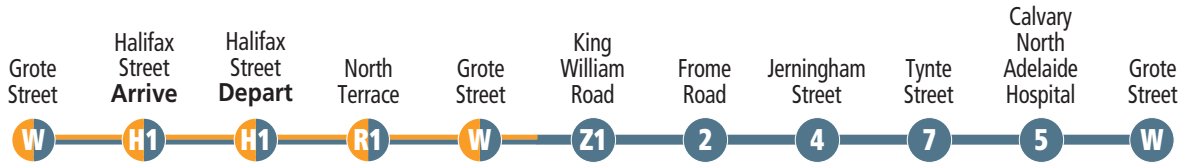

New Royal Adelaide Hospital and medical precinct

The New Royal Adelaide Hospital is located at the corner of North Terrace and West Terrace, at the western end of the city. Also located in this precinct is the South Australian Health and Medical Research Institute and Adelaide Dental Hospital.

Central Market and Chinatown

Located in the city's premier food district, Chinatown sits between Gouger and Grote Streets, next to the Adelaide Central Market, which supplies a diverse range of fresh produce to the precinct's restaurants, kitchens and food courts.

ADELAIDE FREE CITY SERVICES MAP

Mega GO ZONE 7 DAYS

ADELAIDE O-BAHN
 Catch fast and frequent services to and from the City at any O-Bahn Interchange.

- 98A & 98C route & stops
 - 99A & 99C route & stops
 - Bus stop relating to timetable
 - 98A, 98C, 99A & 99C route & stops
 - Tram line & stops
 - Train line & stations
 - Shopping & cultural precinct
 - Adelaide Metro InfoCentre
 - Hospital
 - Visitor Information Centre
- 175 525
- 0m 350 700m

Services do not operate on Christmas Day or Good Friday

 All services are wheelchair accessible

98A

99A

Anti-clockwise service

CITY

NORTH ADELAIDE

Monday to Friday