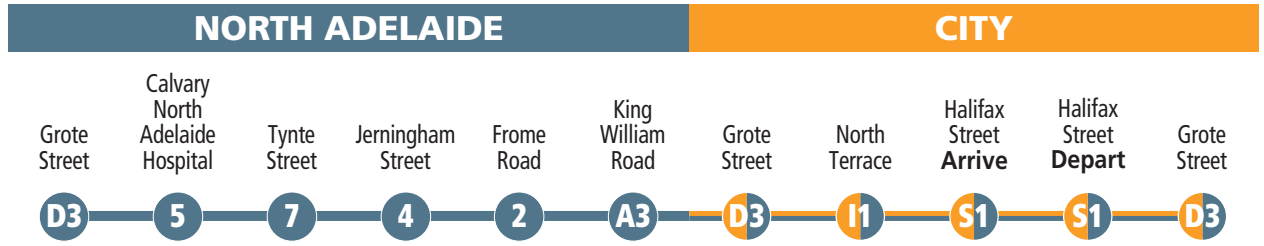

Saturday only

AM	98c	8.00	8.14	8.20	8.25	8.28	8.34	-	8.40	8.48	8.52	9.00
	98c	8.30	8.44	8.50	8.55	8.58	9.04	-	9.10	9.18	9.22	9.30
	98c	9.00	9.14	9.20	9.25	9.28	9.34	-	9.40	9.48	9.52	10.00

Saturday, Sunday & public holidays

AM	98c	9.30	9.44	9.50	9.55	9.58	10.04	-	10.10	10.18	10.22	10.30
	98c	10.00	10.14	10.20	10.25	10.28	10.34	-	10.40	10.48	10.52	11.00
	98c	10.30	10.44	10.50	10.55	10.58	11.04	-	11.10	11.18	11.22	11.30
	98c	11.00	11.14	11.20	11.25	11.28	11.34	-	11.40	11.48	11.52	12.00
PM	98c	11.30	11.44	11.50	11.55	11.58	12.04	-	12.10	12.18	12.22	12.30
	98c	12.00	12.14	12.20	12.25	12.28	12.34	-	12.40	12.48	12.52	1.00
	98c	12.30	12.44	12.50	12.55	12.58	1.04	-	1.10	1.18	1.22	1.30
	98c	1.00	1.14	1.20	1.25	1.28	1.34	-	1.40	1.48	1.52	2.00
	98c	1.30	1.44	1.50	1.55	1.58	2.04	-	2.10	2.18	2.22	2.30
	98c	2.00	2.14	2.20	2.25	2.28	2.34	-	2.40	2.48	2.52	3.00
	98c	2.30	2.44	2.50	2.55	2.58	3.04	-	3.10	3.18	3.22	3.30
	98c	3.00	3.14	3.20	3.25	3.28	3.34	-	3.40	3.48	3.52	4.00
	98c	3.30	3.44	3.50	3.55	3.58	4.04	-	4.10	4.18	4.22	4.30
	98c	4.00	4.14	4.20	4.25	4.28	4.34	-	4.40	4.48	4.52	5.00
	98c	4.30	4.44	4.50	4.55	4.58	5.04	-	5.10	5.18	5.22	5.30
	98c	5.00	5.14	5.20	5.25	5.28	5.34	-	5.40	5.48	5.52	6.00
	98c	5.30	5.44	5.50	5.55	5.58	6.04	-	6.10	6.18	6.22	6.30
	98c	6.00	6.14	6.20	6.25	6.28	6.34	-	6.40	6.48	6.52	7.00
	98c	6.30	6.44	6.50	6.55	6.58	7.04	-	7.10	7.18	7.22	7.30
	98c	7.00	7.14	7.20	7.25	7.28	7.34	-	7.40	7.48	7.52	8.00

Services do not operate on Christmas Day or Good Friday

All services are wheelchair accessible