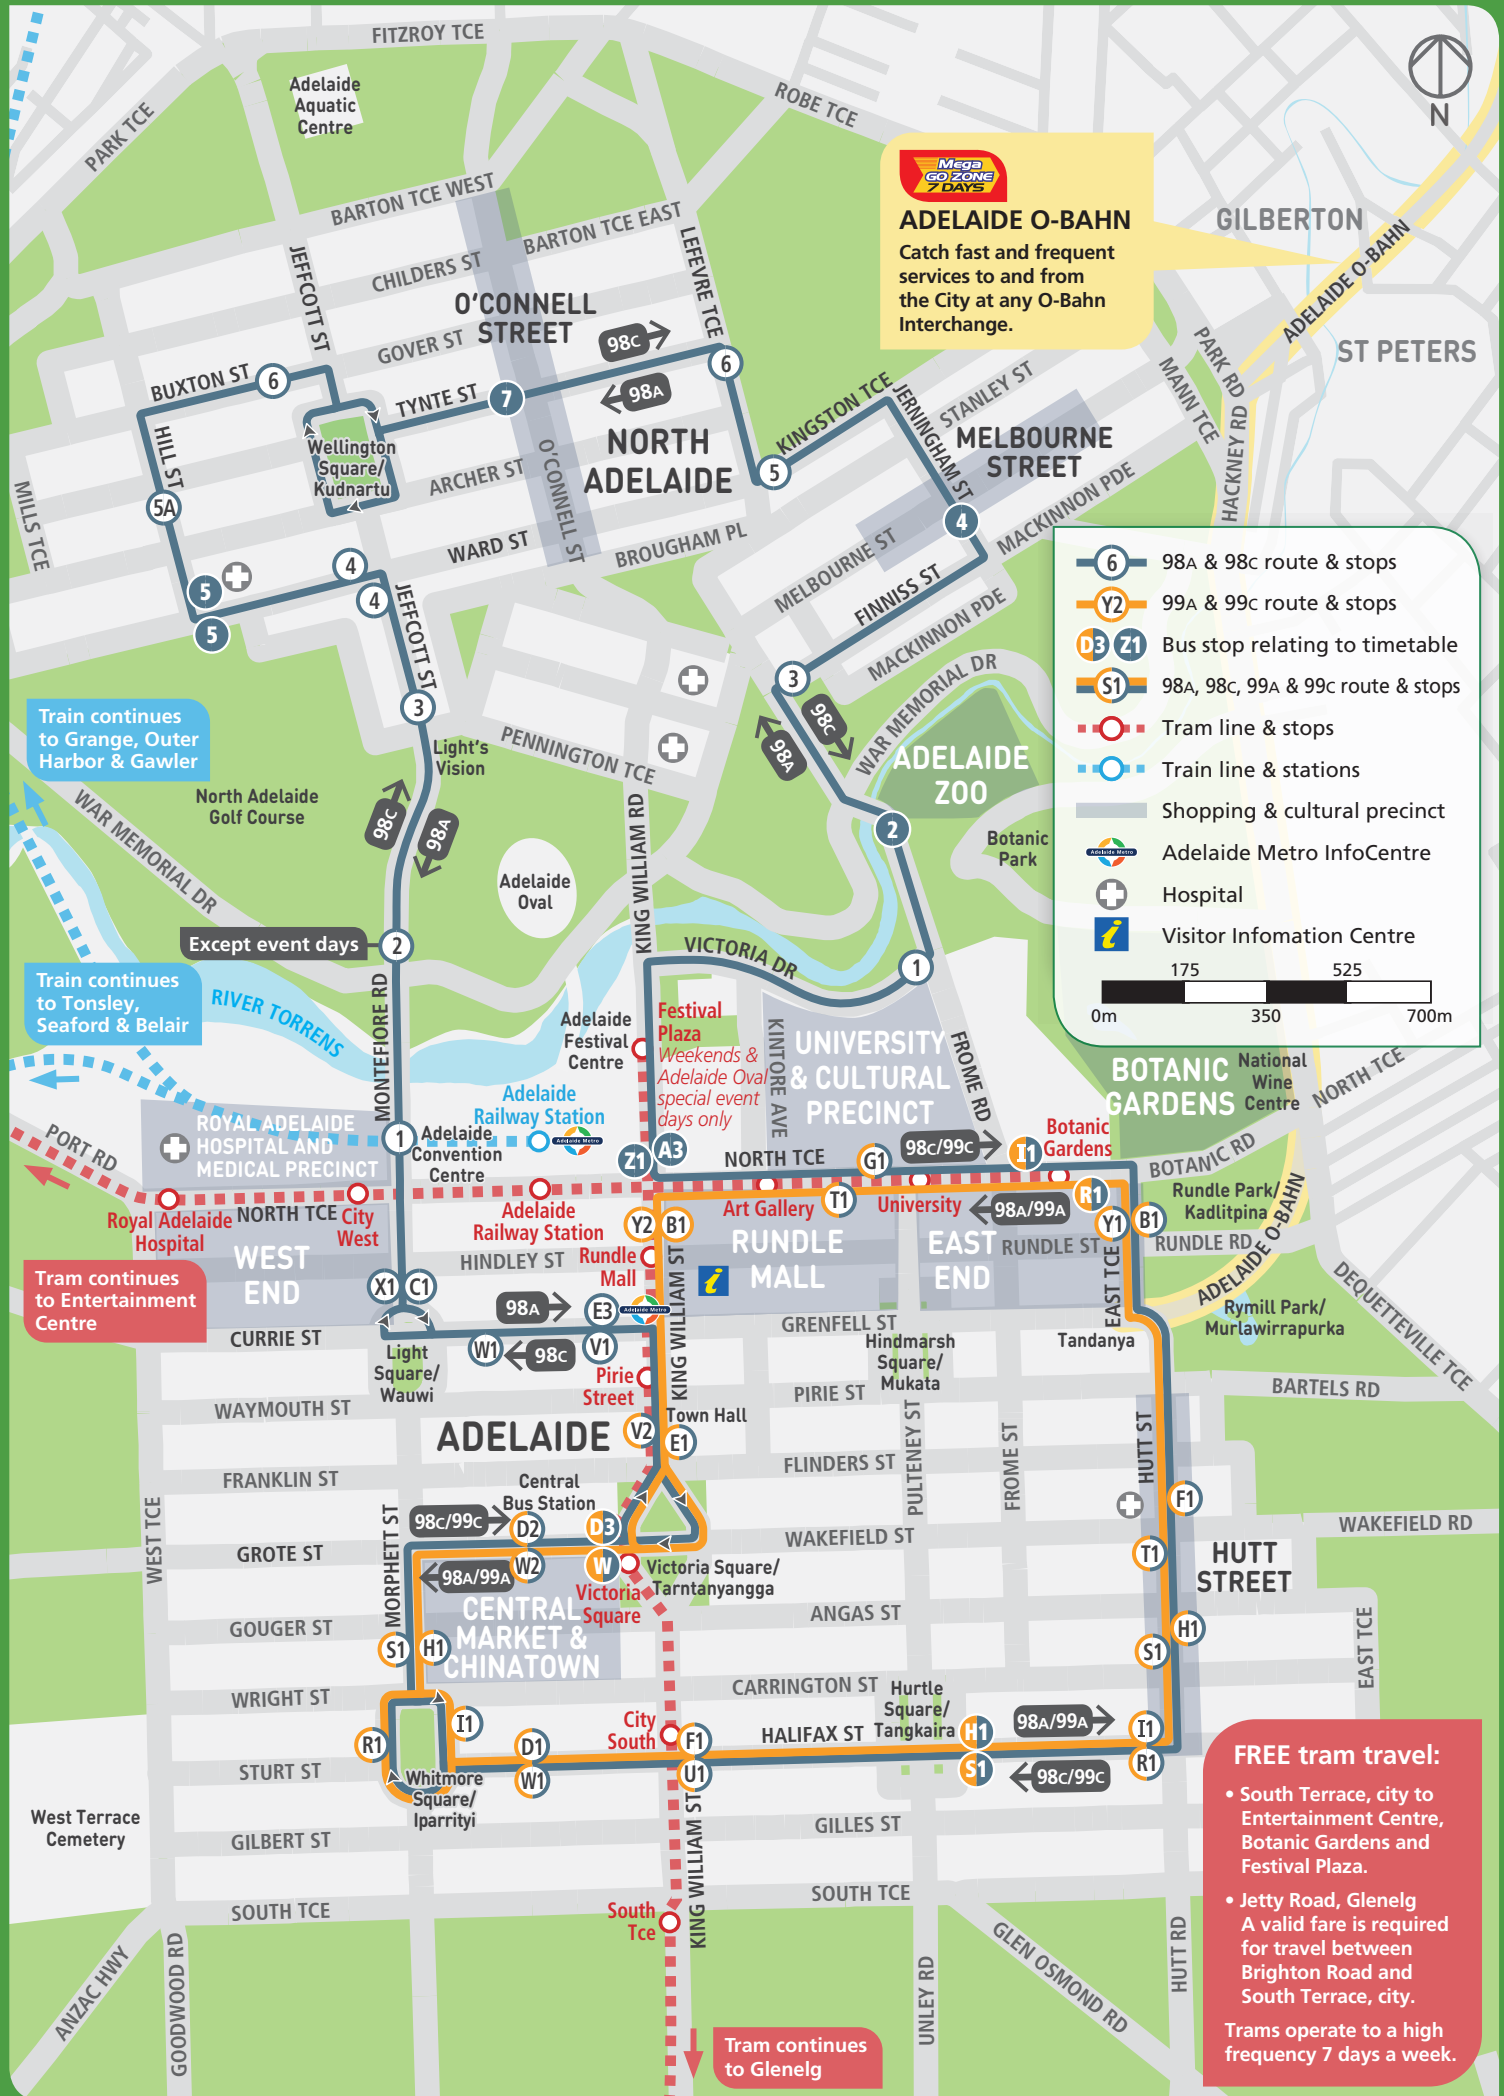

Central Market and Chinatown

Located in the city's premier food district, Chinatown sits between Gouger and Grote Streets, next to the Adelaide Central Market, which supplies a diverse range of fresh produce to the precinct's restaurants, kitchens and food courts.

Adelaide Botanic Gardens

The Adelaide Botanic Gardens are a 51 hectare urban paradise located in the north-eastern corner of the city.

Real Time travel information

Find out when your next service will arrive by either downloading the **metroMATE** app or visiting adelaidemetro.com.au.

ADELAIDE FREE CITY SERVICES MAP

Mega GO ZONE 7 DAYS

ADELAIDE O-BAHN
 Catch fast and frequent services to and from the City at any O-Bahn Interchange.

- 98A & 98C route & stops
 - 99A & 99C route & stops
 - Bus stop relating to timetable
 - 98A, 98C, 99A & 99C route & stops
 - Tram line & stops
 - Train line & stations
 - Shopping & cultural precinct
 - Adelaide Metro InfoCentre
 - Hospital
 - Visitor Information Centre
- 175 525
- 0m 350 700m

Train continues to Grange, Outer Harbor & Gawler

Train continues to Tonsley, Seaford & Belair

Tram continues to Entertainment Centre

Tram continues to Glenelg

FREE tram travel:

- South Terrace, city to Entertainment Centre, Botanic Gardens and Festival Plaza.
- Jetty Road, Glenelg A valid fare is required for travel between Brighton Road and South Terrace, city.