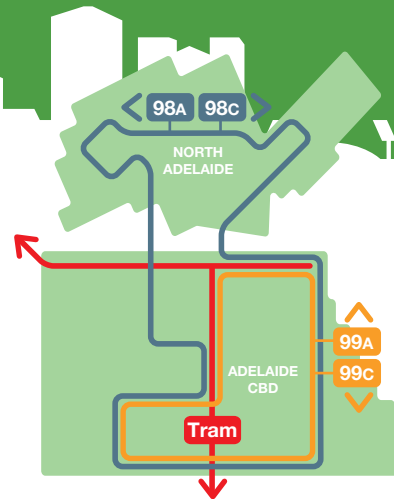

free CITY CONNECTOR

EXPLORE ADELAIDE

FREE CITY SERVICES

The free City Connector bus service runs on two loops – an inner city loop and an extended loop around North Adelaide providing a link to popular attractions, shopping, dining and destinations.

The large loop (98A and 98C) connects North Adelaide and the city seven days a week, while the small loop (99A and 99C) connects the inner city areas on weekdays. Together the two loops provide a service every 15 minutes on weekdays.

The Free city tram takes you between the South Terrace tram stop, the Entertainment Centre, Botanic Gardens and Festival Plaza.

The Free city tram will also take you to the new Royal Adelaide Hospital and medical precinct at the west end of North Terrace.

Detailed route information available on the **metroMATE** app and the **Adelaide Metro website**

Adelaide Metro InfoCentres can be found at:

- » Corner King William and Currie Streets
- » Adelaide Railway Station, North Terrace