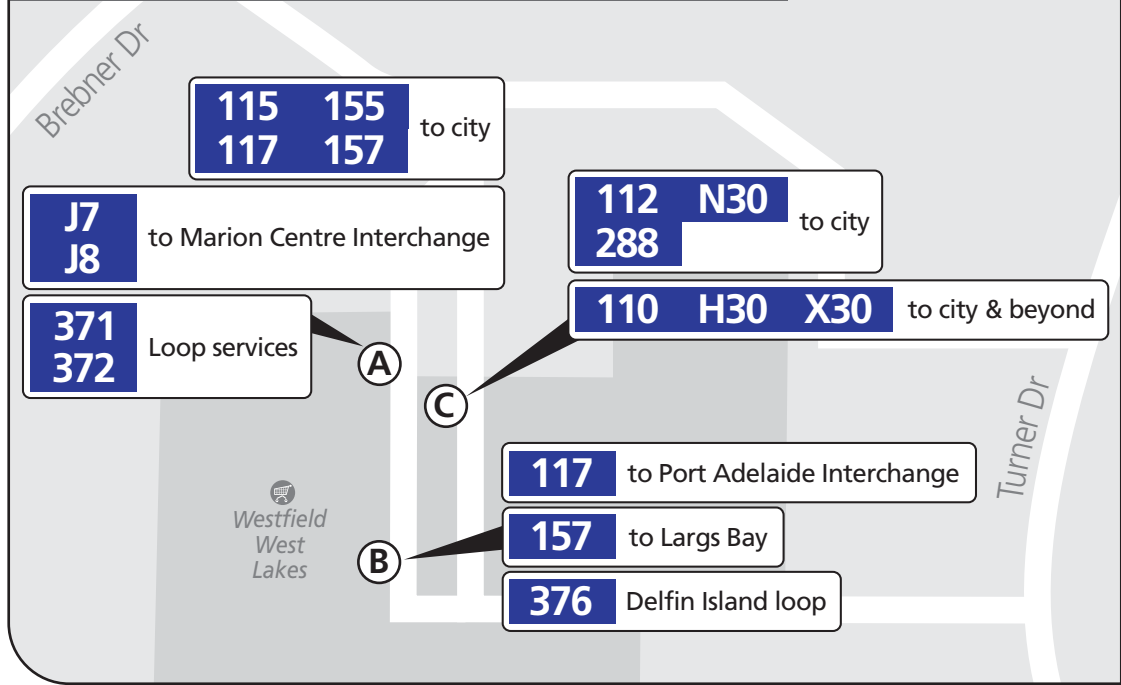

# West Lakes Centre Interchange

**115 155**  
**117 157** to city

**J7**  
**J8** to Marion Centre Interchange

**371**  
**372** Loop services

**112 N30**  
**288** to city

**110 H30 X30** to city & beyond

**117** to Port Adelaide Interchange

**157** to Largs Bay

**376** Delfin Island loop