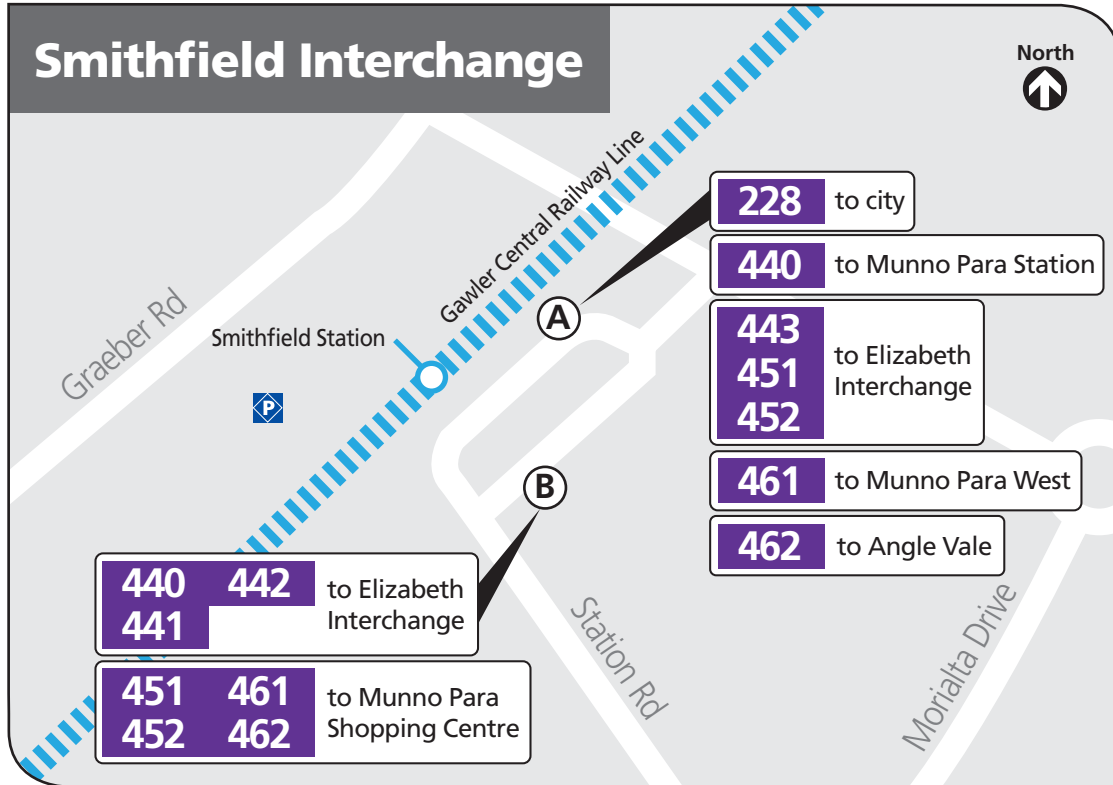

# Smithfield Interchange

**228** to city

**440** to Munno Para Station

**443**  
**451**  
**452** to Elizabeth Interchange

**461** to Munno Para West

**462** to Angle Vale

**440** **442** to Elizabeth Interchange  
**441**

**451** **461** to Munno Para Shopping Centre  
**452** **462**