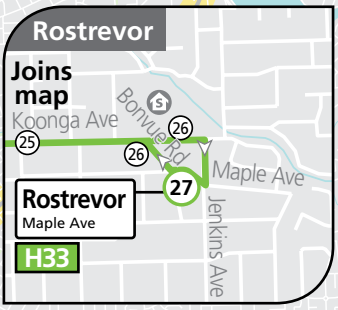

# H33 Henley Beach to city & Rostrevor

**Henley Beach**  
Military Rd  
H33

See inset map for Henley Beach

H33 buses from the city will not service stop 18 Henley Beach Rd between 4pm-6pm Monday to Friday.

**GO ZONE** Henley Beach Road

H33 buses from the city will not service stop 3 North Tce between 4pm-6pm Monday to Friday.

See inset map for Adelaide city

See inset map for Rostrevor

**GO ZONE** Magill Road/Coorara Avenue

## Legend

- Route H33
- 12 Bus stop
- 12 Bus stop on this side only
- 18 Bus stop relating to timetable
- ◆ Section marker
- Train line & station
- Tram line & stop
- + Hospital
- S School
- M Shopping Centre
- U Educational Institution
- M Medical research precinct
- I Adelaide Metro InfoCentre