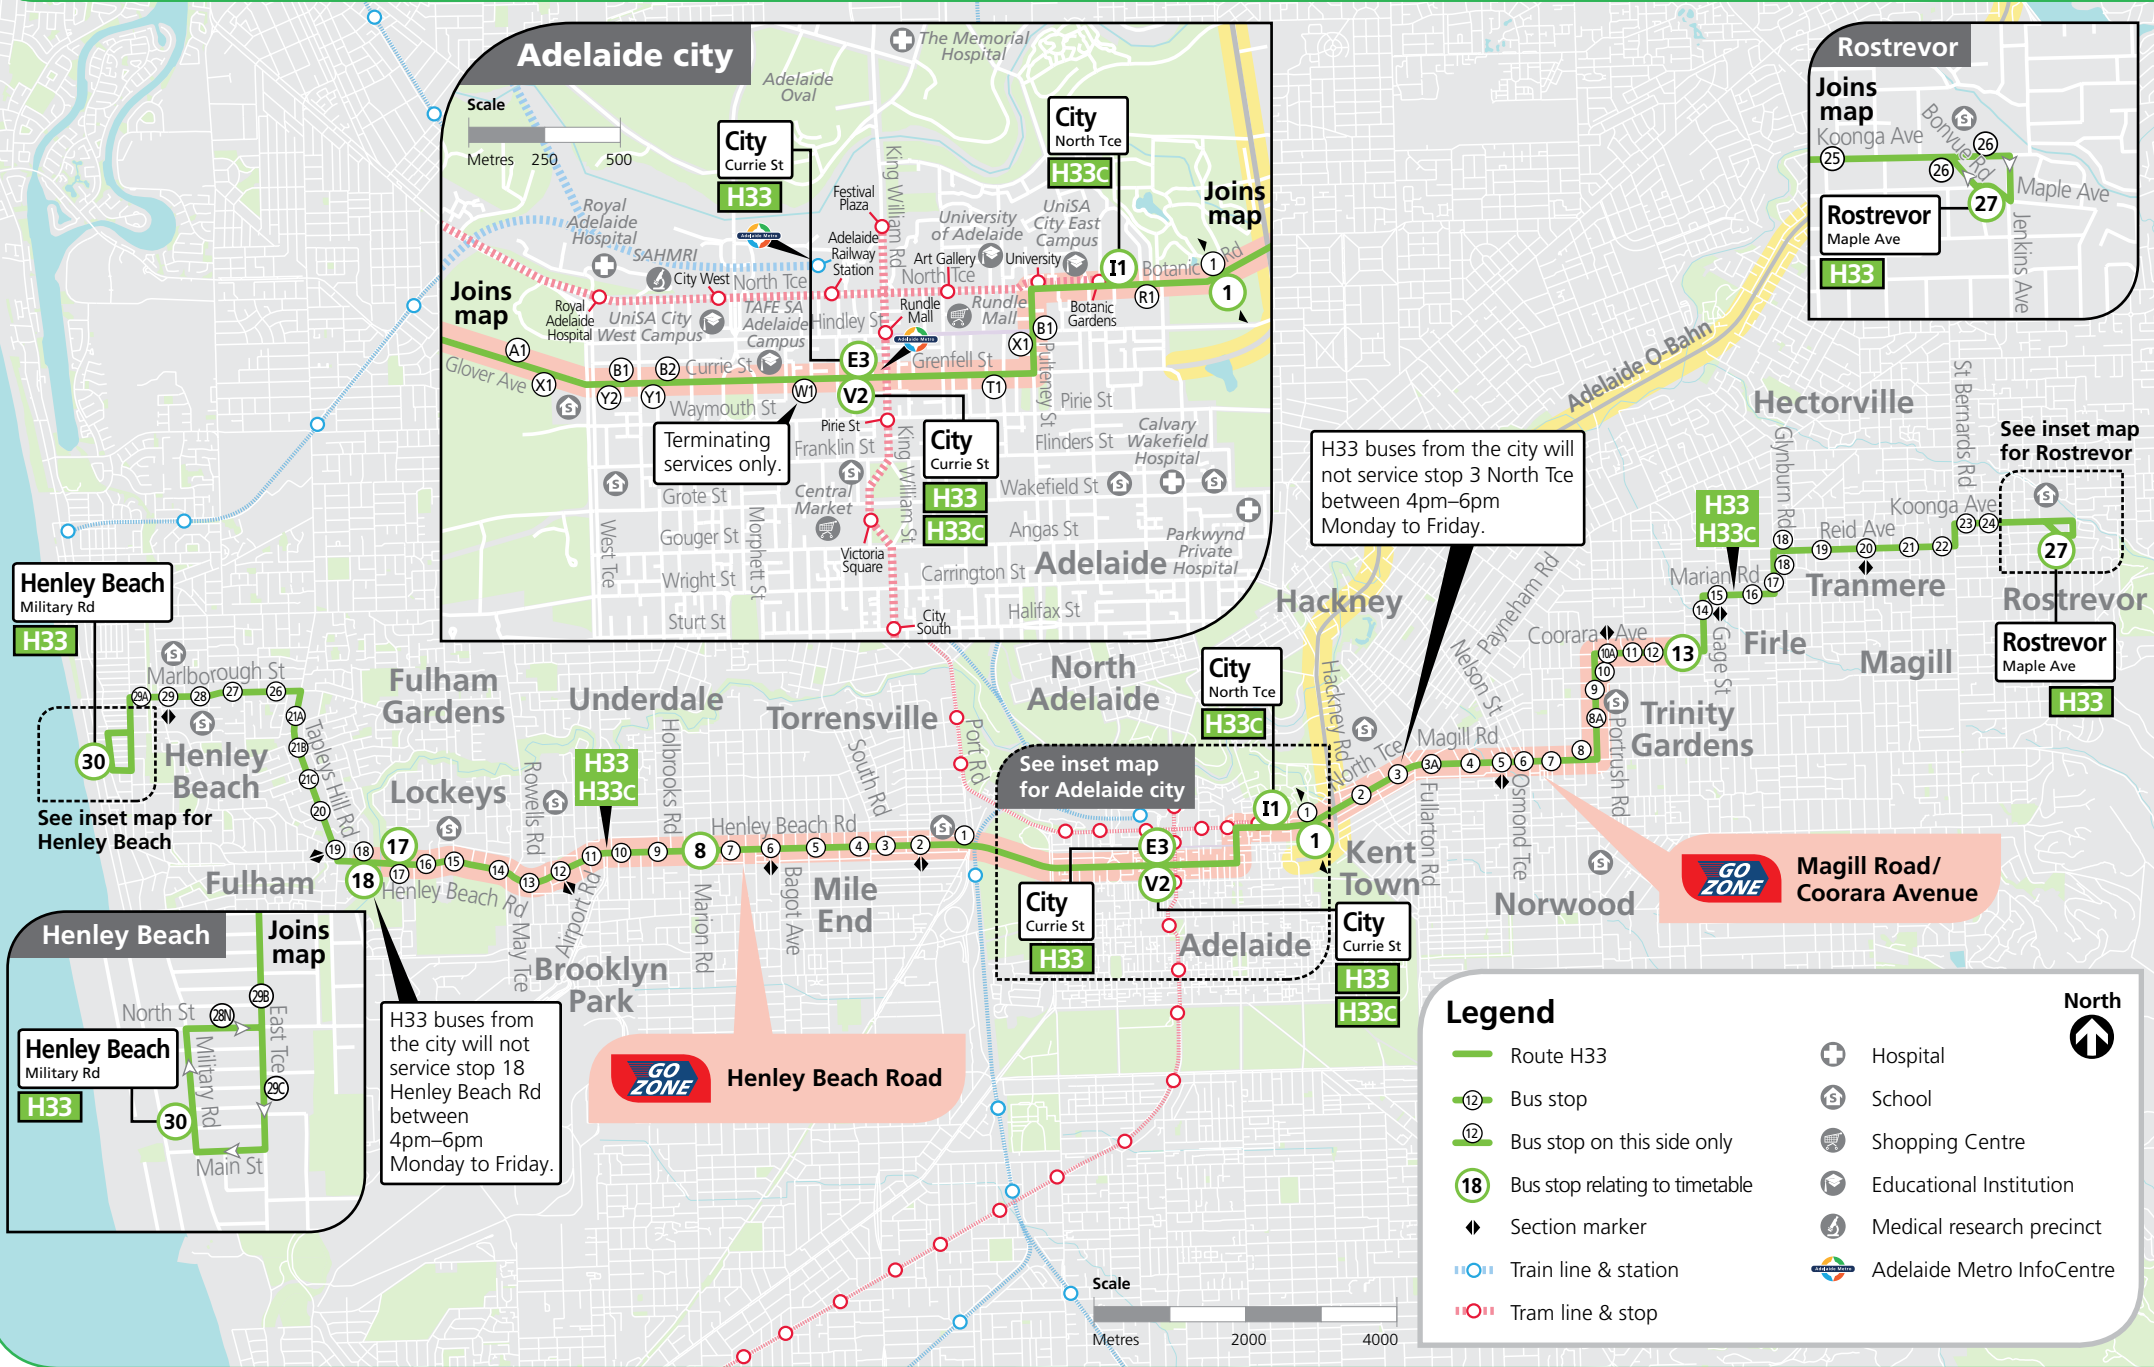

# H33 Henley Beach to city & Rostrevor

**Henley Beach**  
Military Rd  
H33

See inset map for Henley Beach

H33 buses from the city will not service stop 18 Henley Beach Rd between 4pm-6pm Monday to Friday.

**GO ZONE** Henley Beach Road

H33 buses from the city will not service stop 3 North Tce between 4pm-6pm Monday to Friday.

See inset map for Adelaide city

See inset map for Rostrevor

**GO ZONE** Magill Road/Coorara Avenue

## Legend

- Route H33
- 12 Bus stop
- 12 Bus stop on this side only
- 18 Bus stop relating to timetable
- ◆ Section marker
- Train line & station
- Tram line & stop
- + Hospital
- S School
- M Shopping Centre
- U Educational Institution
- M Medical research precinct
- I Adelaide Metro InfoCentre