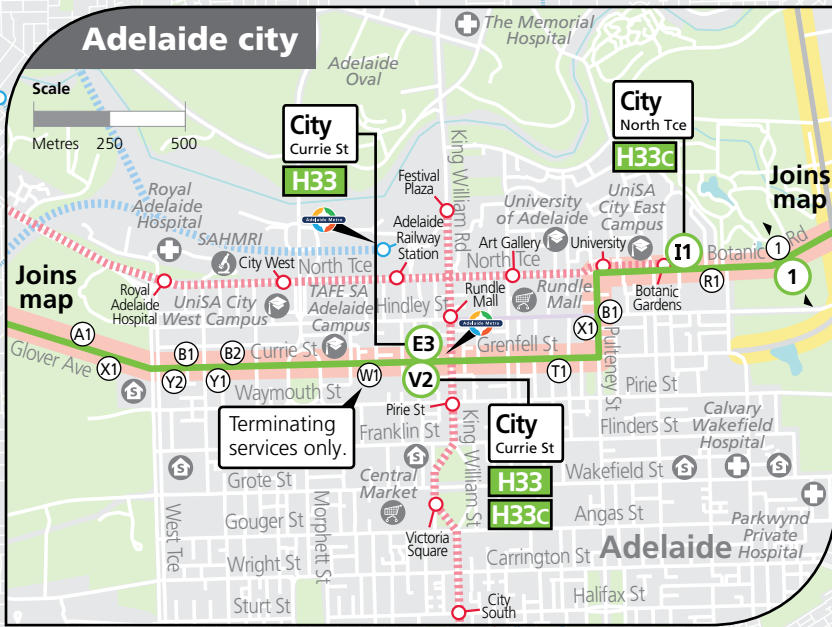

# H33 Henley Beach to city & Rostrevor

**Henley Beach**  
Military Rd  
H33

See inset map for Henley Beach

H33 buses from the city will not service stop 18 Henley Beach Rd between 4pm-6pm Monday to Friday.

**GO ZONE** Henley Beach Road

H33 buses from the city will not service stop 3 North Tce between 4pm-6pm Monday to Friday.

See inset map for Adelaide city

See inset map for Rostrevor

**GO ZONE** Magill Road/Coorara Avenue

## Legend

- Route H33
- 12 Bus stop
- 12 Bus stop on this side only
- 18 Bus stop relating to timetable
- ◆ Section marker
- Train line & station
- Tram line & stop
- + Hospital
- S School
- M Shopping Centre
- U Educational Institution
- M Medical research precinct
- I Adelaide Metro InfoCentre