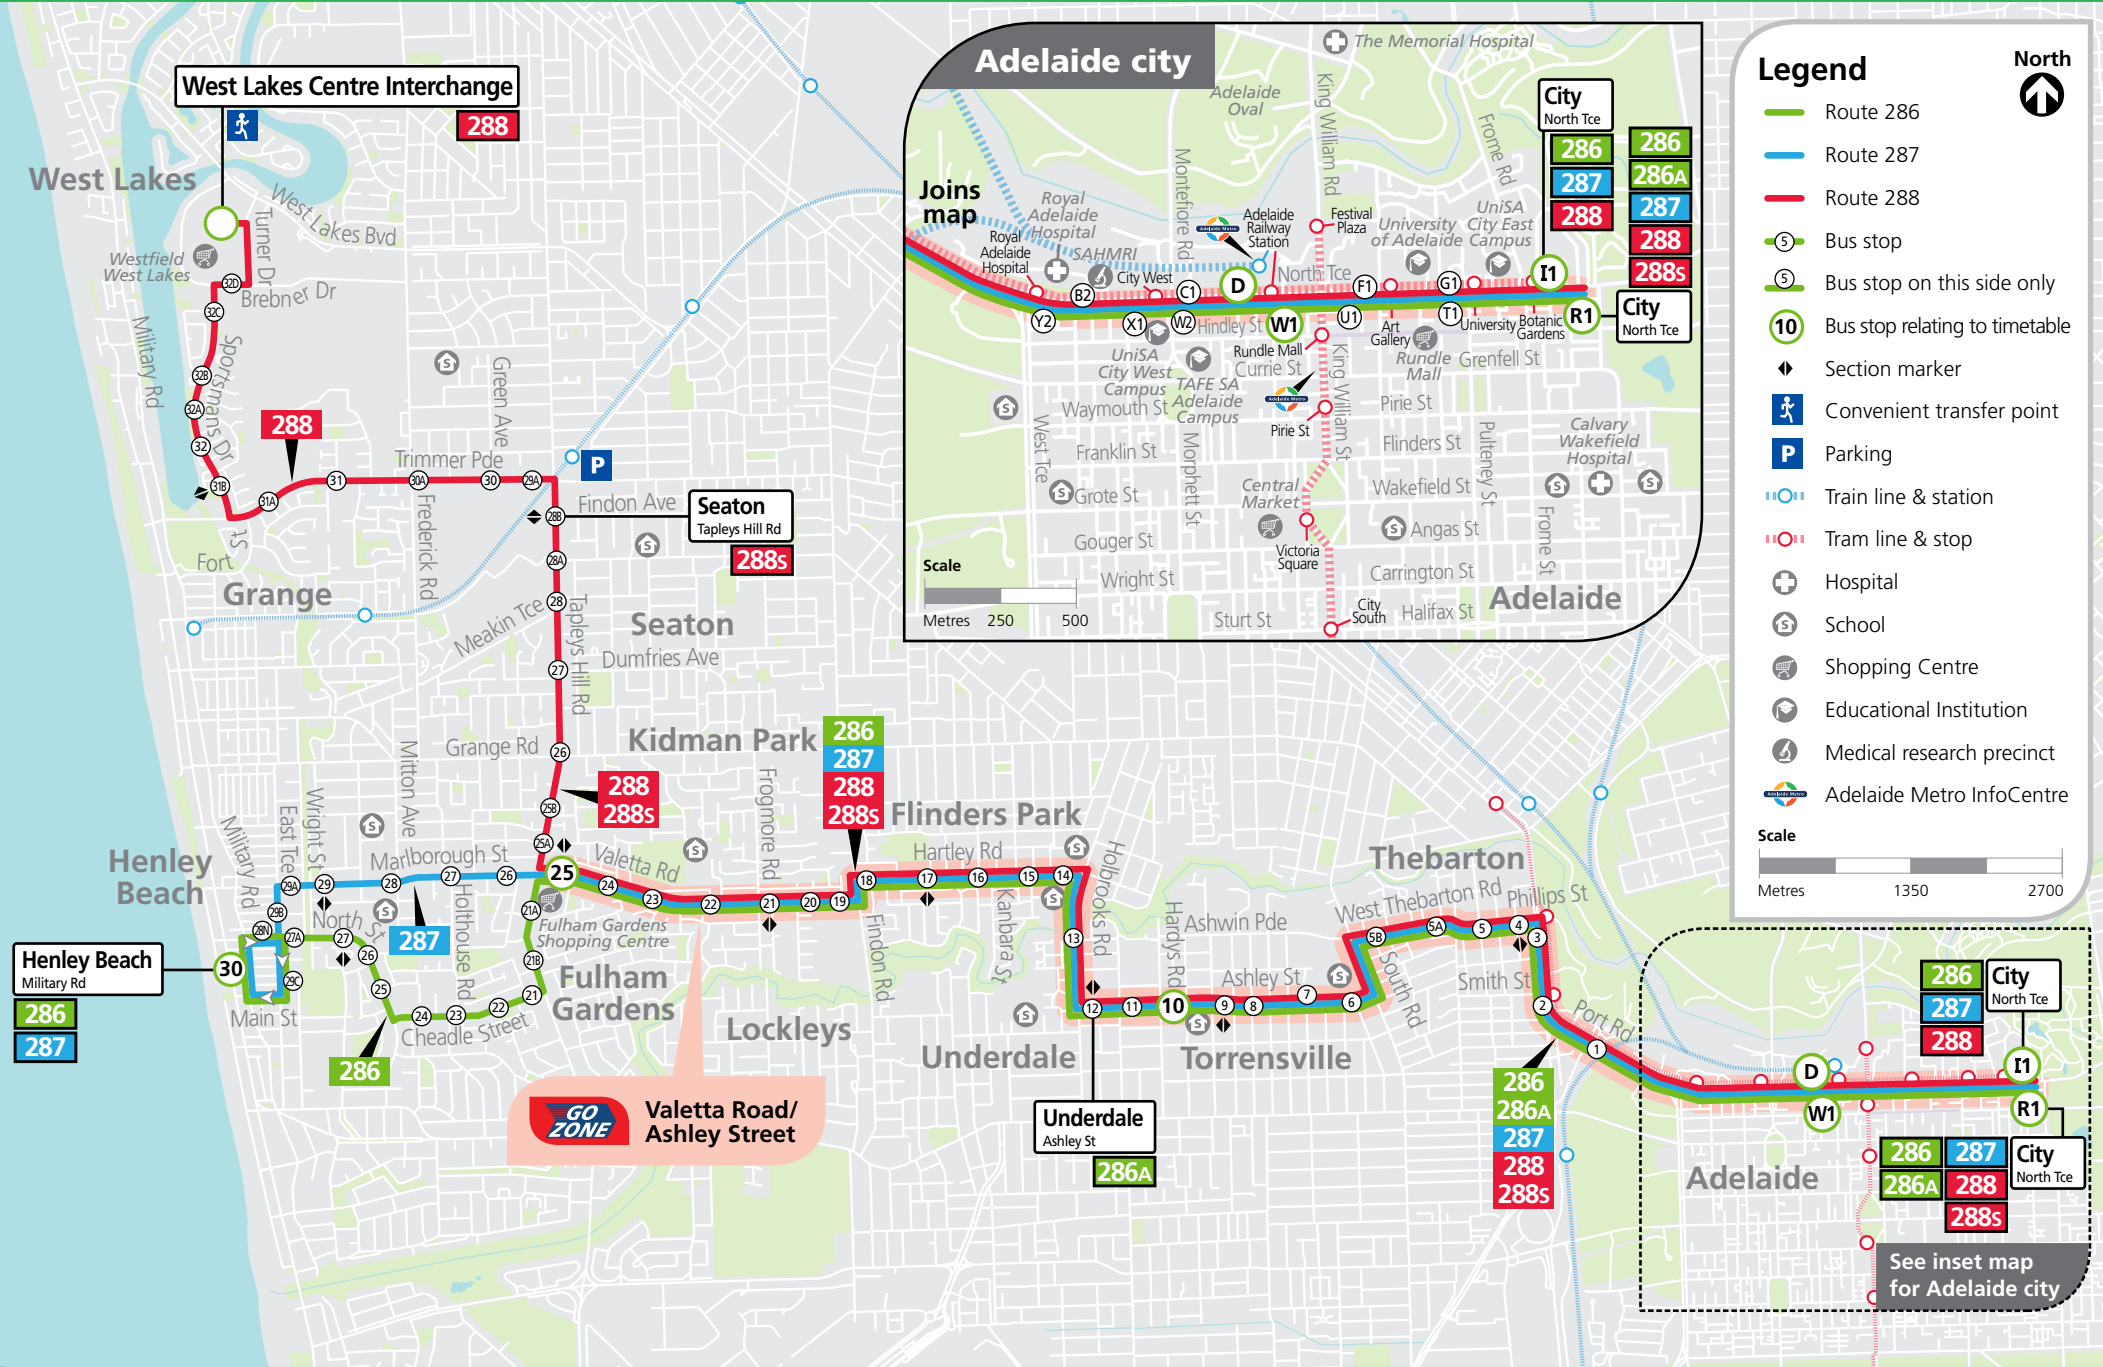

286, 287, 288 West Lakes, Seaton, Henley Beach, Underdale & Torrensville to city

Legend

- Route 286
- Route 287
- Route 288
- Bus stop
- Bus stop on this side only
- Bus stop relating to timetable
- Section marker
- Convenient transfer point
- Parking
- Train line & station
- Tram line & stop
- Hospital
- School
- Shopping Centre
- Educational Institution
- Medical research precinct
- Adelaide Metro InfoCentre

Scale: Metres 1350 2700

North ↑

Adelaide

286 287 288 286A 288 288s

City North Tce

City North Tce

See inset map for Adelaide city