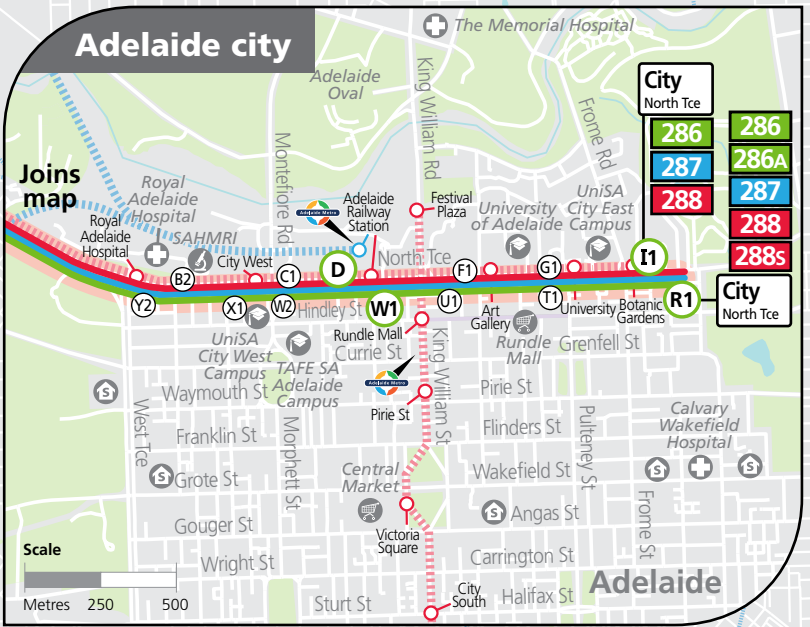

286, 287, 288 West Lakes, Seaton, Henley Beach, Underdale & Torrensville to city

Legend

- Route 286
- Route 287
- Route 288
- Bus stop
- Bus stop on this side only
- Bus stop relating to timetable
- Section marker
- Convenient transfer point
- Parking
- Train line & station
- Tram line & stop
- Hospital
- School
- Shopping Centre
- Educational Institution
- Medical research precinct
- Adelaide Metro InfoCentre

Scale: Metres 1350 2700

North ↑

Adelaide

286 287 288 286A 288 288s

City North Tce

City North Tce

See inset map for Adelaide city