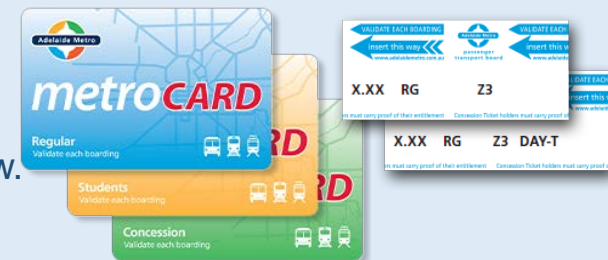

metroCARD & Ticket Vending Machines

Recharge or buy your metroCARD or MetroTicket as noted from the venues listed below.

LOCATION	Services	Payment availability
On board all trains and trams	Recharge and ticket purchase	Coins and EFTPOS
Adelaide Railway Station	Recharge, purchase metroCARDS and tickets	Notes / Coins / EFTPOS
Adelaide Airport Bus Interchange	Recharge, purchase metroCARDS and tickets	Notes / Coins / EFTPOS
Noarlunga Interchange	Recharge, purchase metroCARDS and tickets	Notes / Coins / EFTPOS
Salisbury Interchange	Recharge, purchase metroCARDS and tickets	Notes / Coins / EFTPOS
Mosley Square Tram Stop	Recharge, purchase metroCARDS and tickets	Notes / Coins / EFTPOS
City South Tram Stop	Recharge only	EFTPOS only
Rundle Mall Tram Stop	Recharge only	EFTPOS only
Victoria Square Tram Stop	Recharge only	EFTPOS only
Adelaide Station Tram Stop	Recharge only	EFTPOS only
Adelaide University - North Terrace	Recharge only	EFTPOS only
Flinders University - Library	Recharge only	EFTPOS only
Flinders University - Sturt West Building	Recharge only	EFTPOS only
UniSA - North Terrace East Campus	Recharge only	EFTPOS only
UniSA - North Terrace West Campus	Recharge only	EFTPOS only
UniSA - Mawson Lakes Campus	Recharge only	EFTPOS only
UniSA - Magill Campus	Recharge only	EFTPOS only
UniSA - Waite Campus	Recharge only	EFTPOS only
St Agnes Bus Depot, North East Road	Recharge only	EFTPOS only
Klemzig O-Bahn Interchange	Recharge only	EFTPOS only
Paradise O-Bahn Interchange	Recharge only	EFTPOS only
Modbury O-Bahn Interchange	Recharge only	EFTPOS only
James Place Visitor Info Centre	Recharge only	EFTPOS only
Modbury Park'n'Ride carpark	Recharge only	Coins and EFTPOS