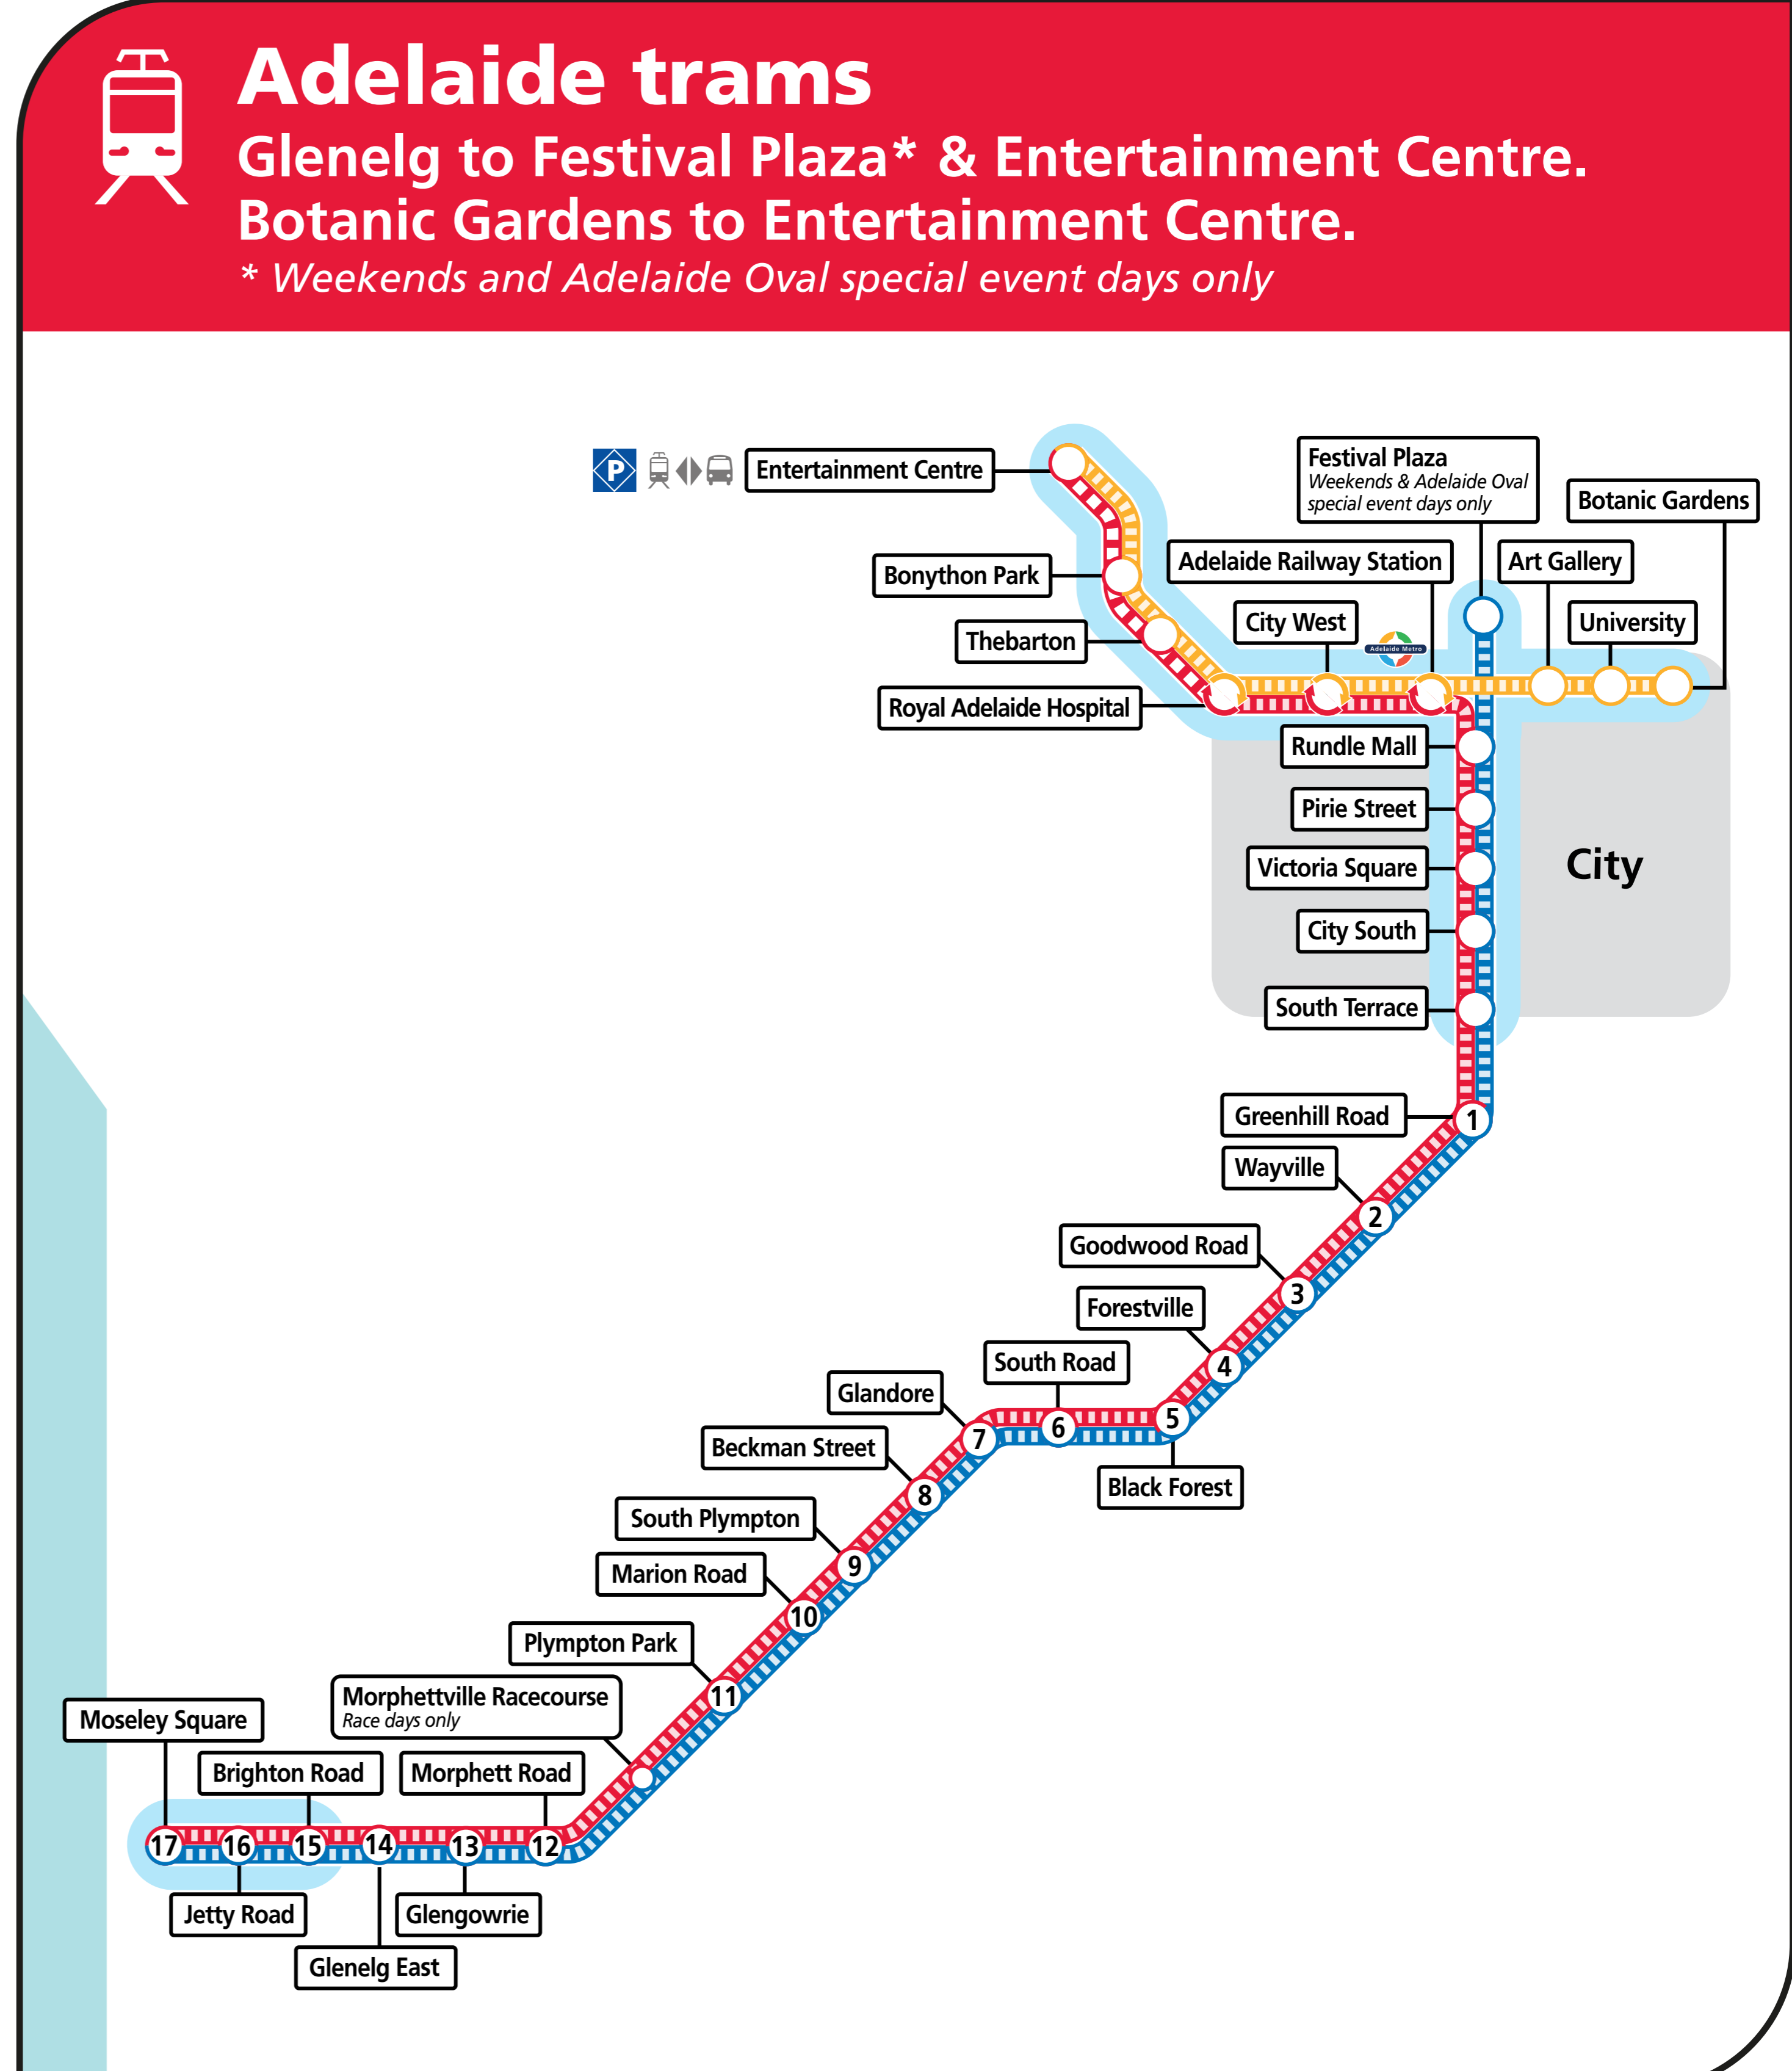

Adelaide rail network map

Legend

- Train station
- Common train line
- Belair line
- Seaford & Tonsley line
- Gawler line
- Outer Harbor & Grange line
- Tram stop
- Transfer to other tram available
- Glenelg to Royal Adelaide Hospital line
- Glenelg to Festival Plaza line
- Botanic Gardens to Entertainment Centre line
- ▬ Limited tram services
- ▬ FREE tram travel zone
- Train/bus transfer available
- Tram/bus transfer available
- Park 'n' Ride
- Adelaide Metro InfoCentre:
• Adelaide Railway Station, North Terrace

Diagrammatic map - not to scale

Download **metromate**

1300 311 108
adelaidemetro.com.au