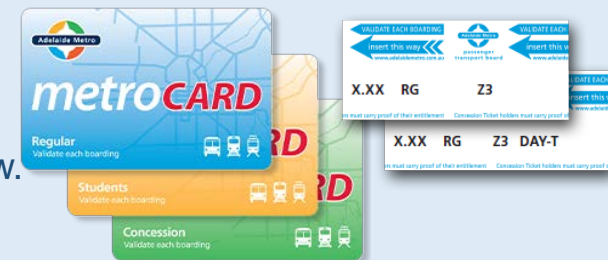

# metroCARD & Ticket Vending Machines

Recharge or buy your metroCARD or MetroTicket as noted from the venues listed below.

LOCATION	Services	Payment availability
On board all trains and trams	Recharge and ticket purchase	Coins and EFTPOS
Adelaide Railway Station	Recharge, purchase metroCARDs and tickets	Notes / Coins / EFTPOS
Adelaide Airport Bus Interchange	Recharge, purchase metroCARDs and tickets	Notes / Coins / EFTPOS
Noarlunga Interchange	Recharge, purchase metroCARDs and tickets	Notes / Coins / EFTPOS
Salisbury Interchange	Recharge, purchase metroCARDs and tickets	Notes / Coins / EFTPOS
Mosley Square Tram Stop	Recharge, purchase metroCARDs and tickets	Notes / Coins / EFTPOS
City South Tram Stop	Recharge only	EFTPOS only
Rundle Mall Tram Stop	Recharge only	EFTPOS only
Victoria Square Tram Stop	Recharge only	EFTPOS only
Adelaide Station Tram Stop	Recharge only	EFTPOS only
Adelaide University - North Terrace	Recharge only	EFTPOS only
Flinders University - Library	Recharge only	EFTPOS only
Flinders University - Sturt West Building	Recharge only	EFTPOS only
UniSA - North Terrace East Campus	Recharge only	EFTPOS only
UniSA - North Terrace West Campus	Recharge only	EFTPOS only
UniSA - Mawson Lakes Campus	Recharge only	EFTPOS only
UniSA - Magill Campus	Recharge only	EFTPOS only
UniSA - Waite Campus	Recharge only	EFTPOS only
St Agnes Bus Depot, North East Road	Recharge only	EFTPOS only
Klemzig O-Bahn Interchange	Recharge only	EFTPOS only
Paradise O-Bahn Interchange	Recharge only	EFTPOS only
Modbury O-Bahn Interchange	Recharge only	EFTPOS only
James Place Visitor Info Centre	Recharge only	EFTPOS only
Modbury Park'n'Ride carpark	Recharge only	Coins and EFTPOS