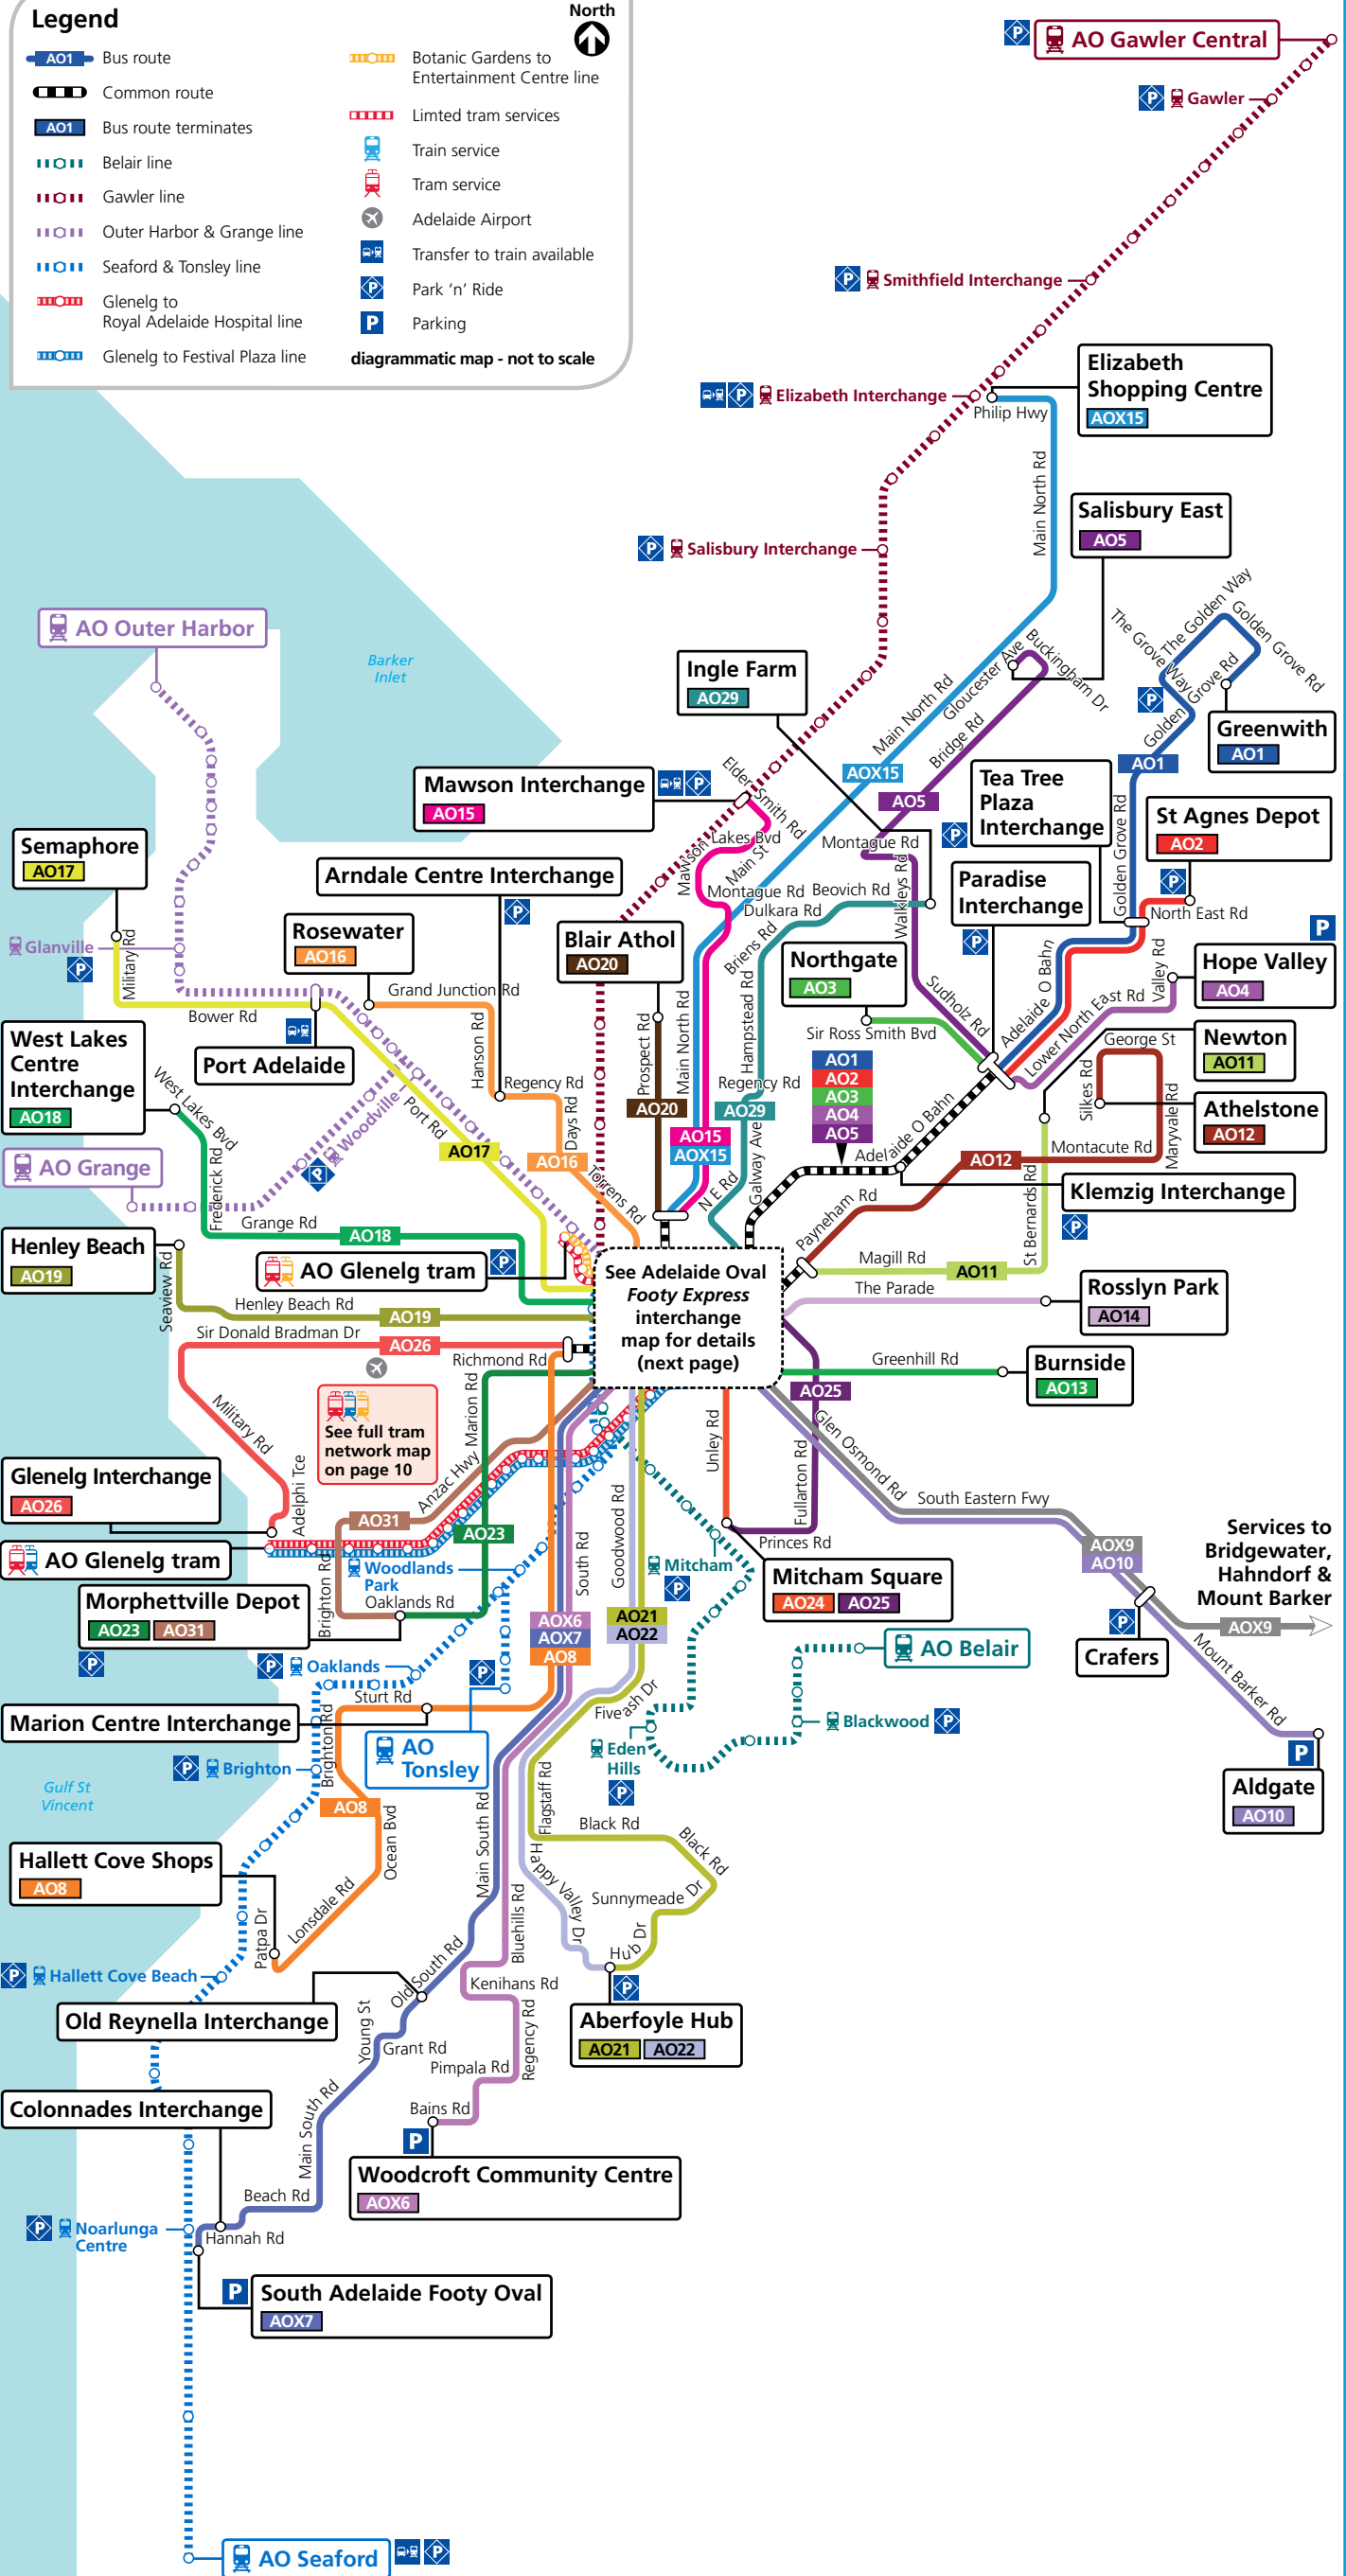

# Footy Express services network map

## Legend

- AO1 Bus route
- Common route
- Bus route terminates
- Belair line
- Gawler line
- Outer Harbor & Grange line
- Seaford & Tonsley line
- Glenelg to Royal Adelaide Hospital line
- Glenelg to Festival Plaza line
- Botanic Gardens to Entertainment Centre line
- Limited tram services
- Train service
- Tram service
- Adelaide Airport
- Transfer to train available
- Park 'n' Ride
- Parking

diagrammatic map - not to scale

# Footy Express interchange map